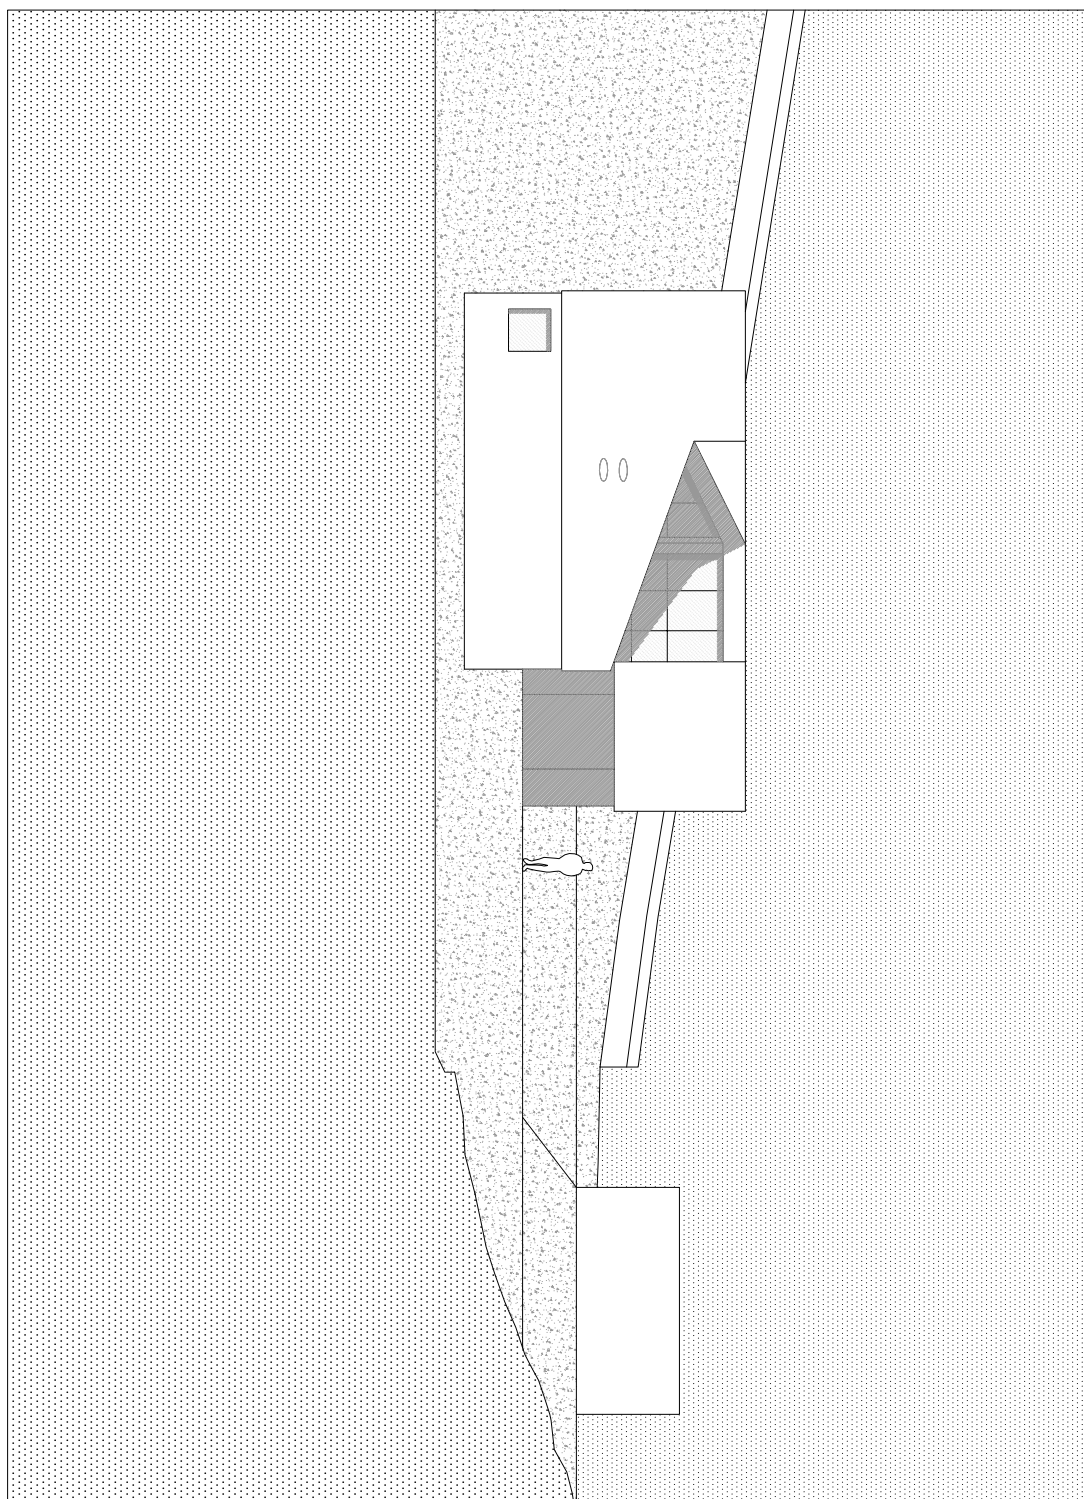

ELEVATION WEST

0
1m
2m
5m
10m

HOUSE IN CARABBIA
TICINO - SWITZERLAND

DAVIDE MACULLO ARCHITECT