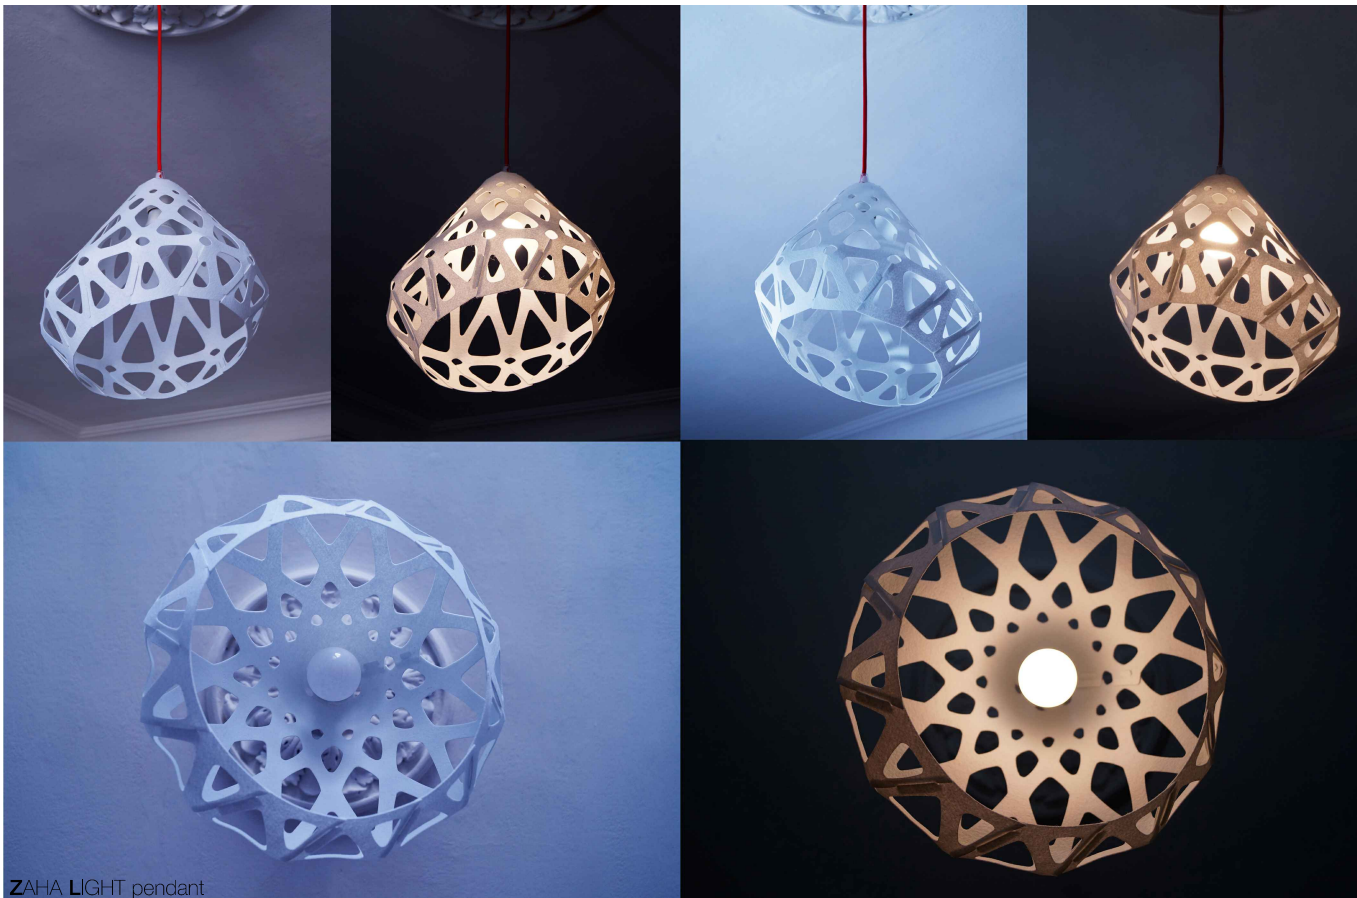

ZAHA LIGHT

exclusive lighting collection

Contents:

- 3-8. Pendant
- 9-18. Chandelier
- 19-21. Torchere
- 22. Color palette
- 23. Advantages
- 24. Autor bio

ZAHA LIGHT pendant

ZAHA LIGHT pendant

ZAHA LIGHT pendant

ZAHA LIGHT pendant

ZL wp w

ZL gp w

ZL bp w

ZL dbp w

ZL yp w

ZL op w

ZL rp w

ZL op b

ZL rp b

ZL gp b

ZL dgp b

ZAHA LIGHT pendant

Colour:

White, yellow, green.

Dimensions: