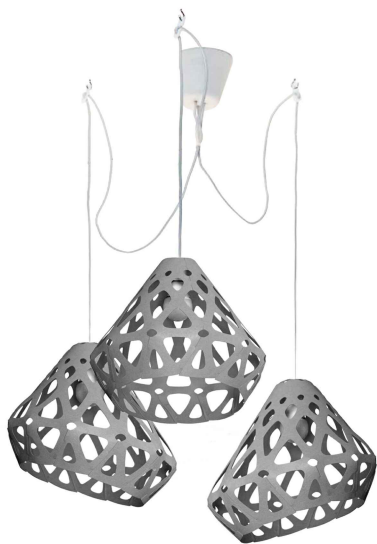

Plafond: L, W, H - 33 cm.

Set:

Plafond, mount and a pendant cord 1.8 m,
ceiling hook, instruction

Cost: **40 €**

ZAHA LIGHT chandelier

ZL wc

ZL gc

ZL dgc

ZAHA LIGHT chandelier

ZL yc

ZL oc

ZL rc

ZAHA LIGHT chandelier

ZL Gc

ZL bc

ZL dbc

ZAHA LIGHT chandelier

ZL wygc

ZL wyoc

ZL wbyc

ZAHA LIGHT chandelier

ZL wbgc

ZL wgdgc

ZL wdbbc

ZAHA LIGHT chandelier

ZL wydbc

ZL yorc

ZL wodbc

ZAHA LIGHT chandelier

ZL wyGc

ZL wGoc

ZL wGrc