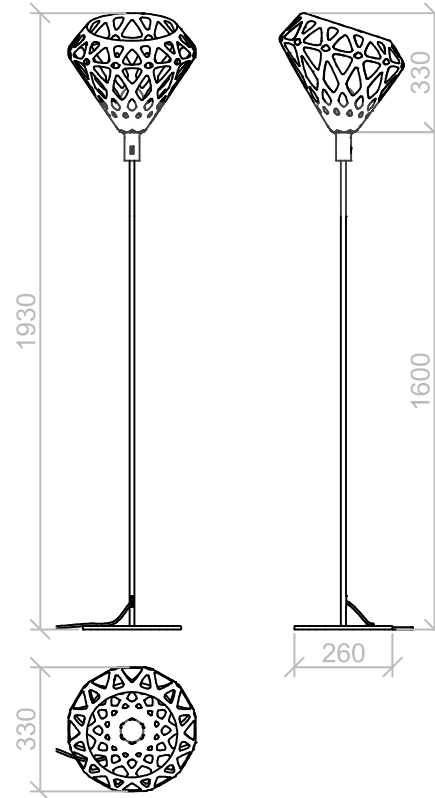

White, yellow, green. three-coloured

Dimensions:

Plafond: L, W, H - 33 cm.

Full dimensions are variable.

Set:

Plafond - 3 pieces, mount and a pendant cord 1.8 m.,
ceiling hooks 3 small & 1 big, instruction

H= 1.6 m, D basement=26 cm,

Cable length: 2.2 m

Plafond: L, W, H - 33 cm.

Set:

Plafond, floor lamp basement, instruction

Cost: **85 €**

Color palette

Wide color palette range allows you to combine variants suitable to any interior.