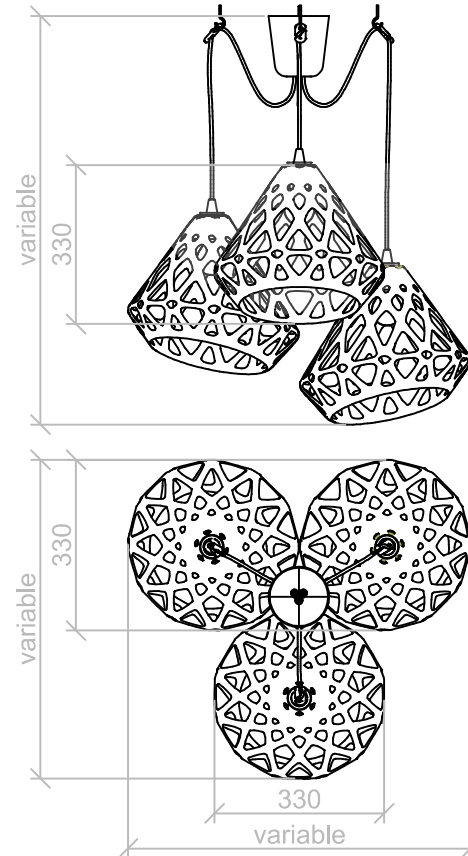

ZAHA LIGHT chandelier.

Colour:

White, yellow, green. three-coloured

Dimensions:

Plafond: L, W, H - 33 cm.

Full dimensions are variable.

Set:

Plafond - 3 pieces, mount and a pendant cord 1.8 m.,
ceiling hooks 3 small & 1 big, instruction

Cost of monophonic chandelier: **100 €**

Cost of three-coloured chandelier: **110 €**