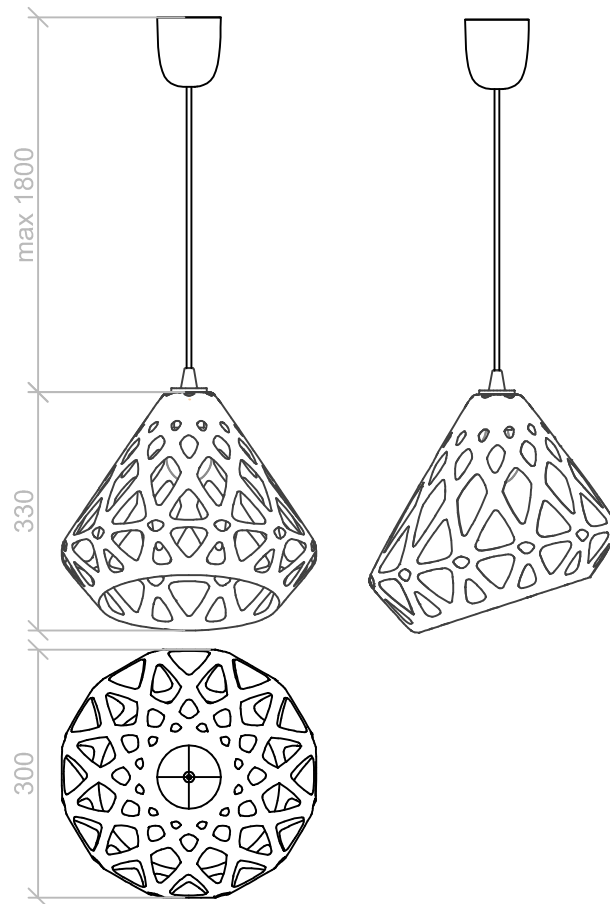

ZL gp w

ZL dgp w

ZAHA LIGHT pendant

ZL wp r

ZL gp b

ZL bp b

ZL dbp b

ZL yp b

ZL op b

ZL rp b

ZL gp b

ZL dgp b

ZAHA LIGHT pendant

Colour:

White, yellow, green.

Dimensions:

Plafond: L, W, H - 33 cm.

Set:

Plafond, mount and a pendant cord 1.8 m,
ceiling hook, instruction

Cost: **40 €**

ZAHA LIGHT chandelier

ZL wc

ZL gc

ZL dgc

ZAHA LIGHT chandelier

ZL yc

ZL oc

ZL rc

ZAHA LIGHT chandelier

ZL Gc

ZL bc

ZL dbc