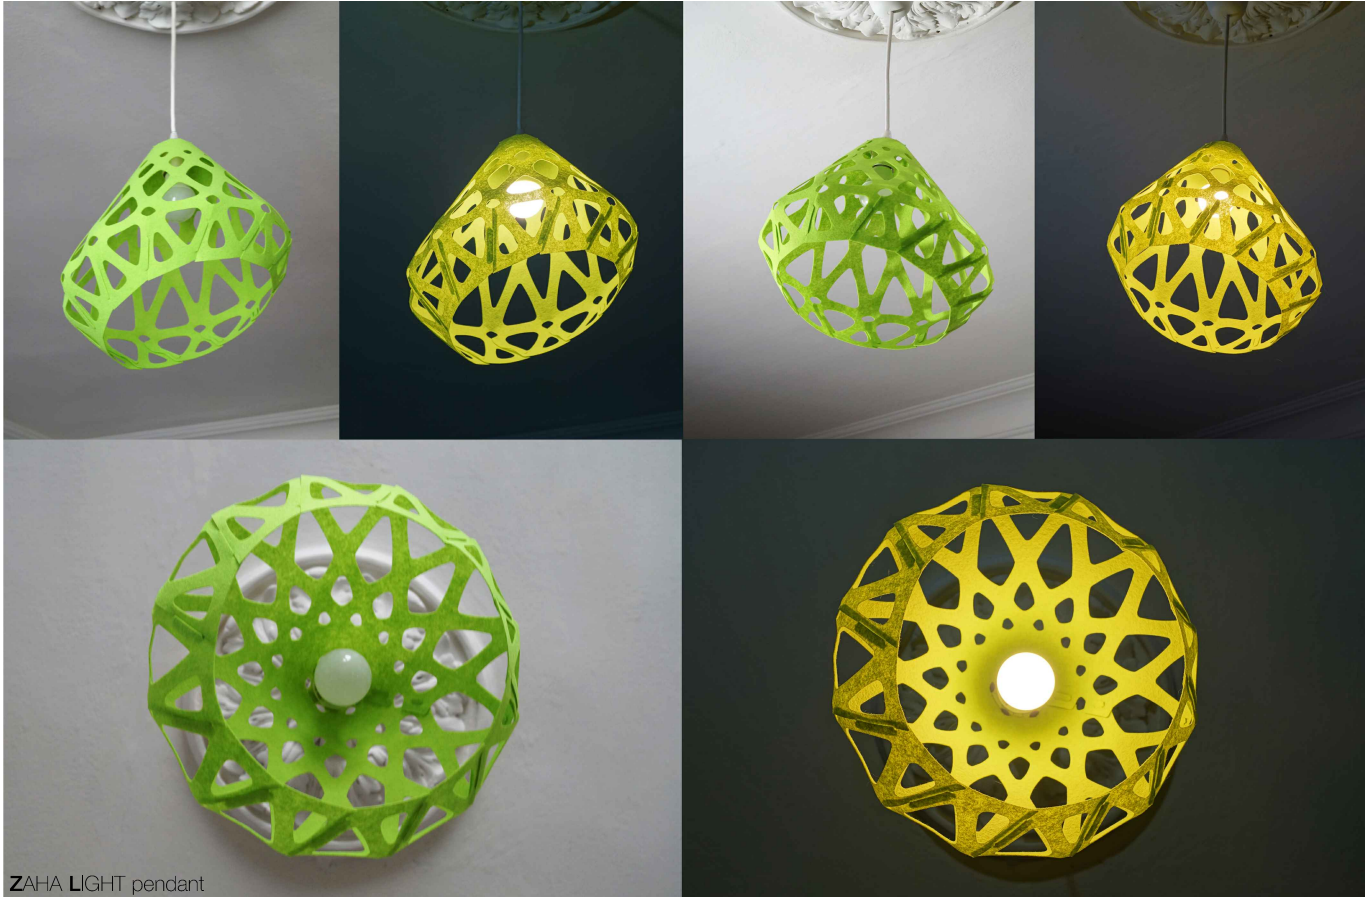

ZAHA LIGHT

exclusive lighting collection

Contents:

- 3-8. Pendant
- 9-18. Chandelier
- 19-21. Torchere
- 22. Color palette
- 23. Advantages
- 24. Autor bio

ZAHA LIGHT pendant

ZAHA LIGHT pendant

ZAHA LIGHT pendant

ZAHA LIGHT pendant

ZL wp w

ZL gp w

ZL bp w

ZL dbp w

ZL yp w

ZL op w

ZL rp w

ZL op b

ZL rp b

ZL gp b

ZL dgp b

ZAHA LIGHT pendant

Colour:

White, yellow, green.

Dimensions: