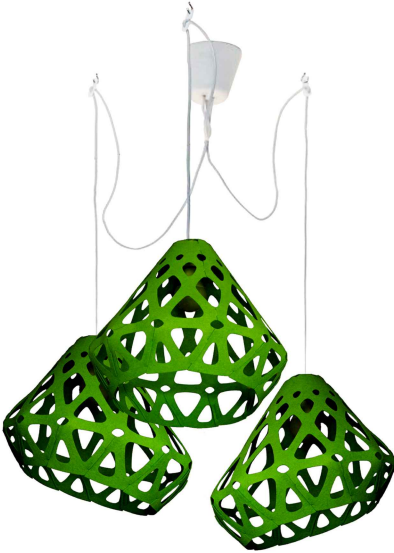

ZL op b

ZL rp b

ZL gp b

ZL dgp b

ZAHA LIGHT pendant

Colour:

White, yellow, green.

Dimensions:

Plafond: L, W, H - 33 cm.

Set:

Plafond, mount and a pendant cord 1.8 m,
ceiling hook, instruction

Cost: **40 €**

ZAHA LIGHT chandelier

ZL wc

ZL gc

ZL dgc

ZAHA LIGHT chandelier

ZL yc

ZL oc

ZL rc

ZAHA LIGHT chandelier

ZL Gc

ZL bc

ZL dbc

ZAHA LIGHT chandelier

ZL wygc

ZL wyoc

ZL wbyc

ZAHA LIGHT chandelier

ZL wbgc

ZL wgdgc

ZL wdbbc