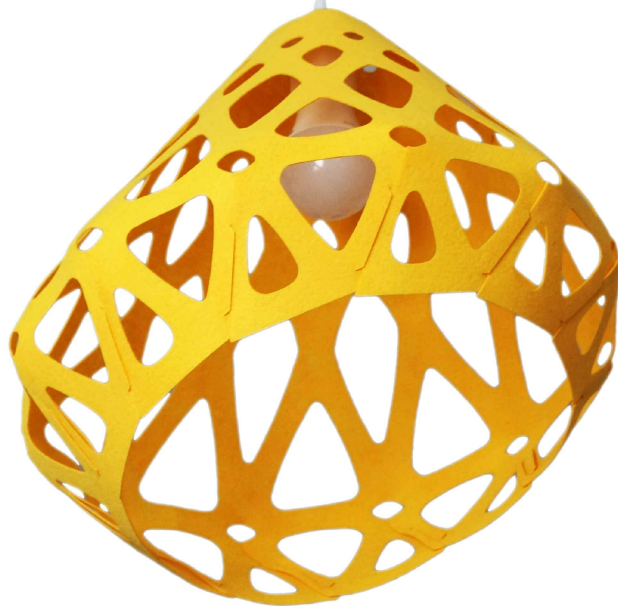

ZAHA LIGHT

exclusive lighting collection

Contents:

- 3-8. Pendant
- 9-18. Chandelier
- 19-21. Torchere
- 22. Color palette
- 23. Advantages
- 24. Autor bio

ZAHA LIGHT pendant

ZAHA LIGHT pendant

ZAHA LIGHT pendant

ZAHA LIGHT pendant

ZL wp w

ZL gp w

ZL bp w

ZL dbp w

ZL yp w

ZL op w

ZL rp w

ZL gp w

ZL dgp w

ZAHA LIGHT pendant

ZL wp r

ZL gp b

ZL bp b

ZL dbp b

ZL yp b

ZL op b

ZL rp b

ZL gp b

ZL dgp b

ZAHA LIGHT pendant

Colour:

White, yellow, green.

Dimensions: