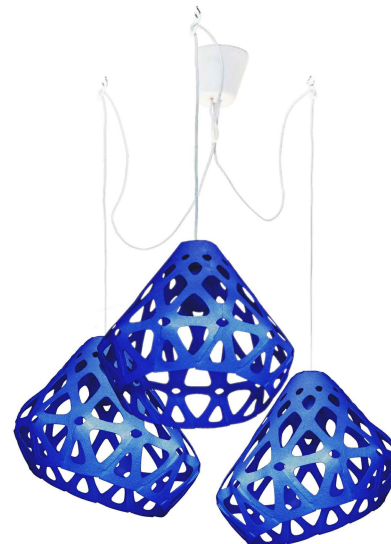

Plafond: L, W, H - 33 cm.

Set:

Plafond, mount and a pendant cord 1.8 m,
ceiling hook, instruction

Cost: **40 €**

ZAHA LIGHT chandelier

ZL wc

ZL gc

ZL dgc

ZAHA LIGHT chandelier

ZL yc

ZL oc

ZL rc

ZAHA LIGHT chandelier

ZL Gc

ZL bc

ZL dbc

ZAHA LIGHT chandelier

ZL wygc

ZL wyoc

ZL wbyc

ZAHA LIGHT chandelier

ZL wbgc

ZL wgdgc

ZL wdbbc

ZAHA LIGHT chandelier

ZL wydbc

ZL yorc

ZL wodbc

ZAHA LIGHT chandelier

ZL wyGc

ZL wGoc

ZL wGrc