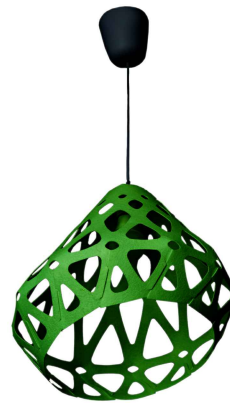

ZAHA LIGHT pendant

ZL wp w

ZL gp w

ZL bp w

ZL dbp w

ZL yp w

ZL op w

ZL rp w

ZL gp w

ZL dgp w

ZAHA LIGHT pendant

ZL wp r

ZL gp b

ZL bp b

ZL dbp b

ZL yp b

ZL op b

ZL rp b

ZL gp b

ZL dgp b

ZAHA LIGHT pendant

Colour:

White, yellow, green.

Dimensions:

Plafond: L, W, H - 33 cm.

Set:

Plafond, mount and a pendant cord 1.8 m,
ceiling hook, instruction

Cost: **40 €**

ZAHA LIGHT chandelier

ZL wc

ZL gc

ZL dgc