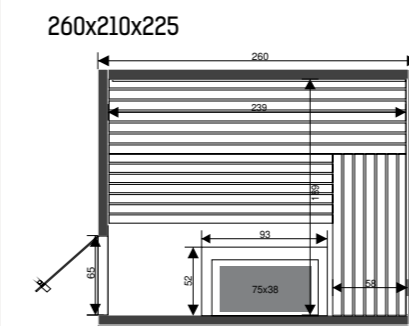

Esthetique (outdoor)

Features

- Inside: hemlock 11 mm
- Outside: untreated cedar 15 mm
- Digital heat resistant control inside saunaroom
- Sauna oven 15 kW
- Wooden door, extra insulated walls and roof
- Colour therapy: LED in tubes behind the back supports
- EPDM foil on the roof
- Benches, backrests and oven protection grid in hemlock
- Saunalamp
- Headrests, thermometer and saunaset
- Anti slip floor
- Natural stones optionally
- Biomat oven optionally