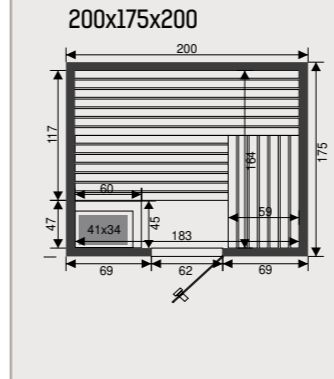

Chaleur sauna

Features

- Inside: Scandinavian pine 11 mm
- Outside: Scandinavian pine 11 mm
- Digital control
- 8 kW sauna oven
- Benches, backrests and oven protection grid in aspen
- Saunalamp
- Headrests, thermometer and saunaset
- Anti slip floor
- Natural stones optionally
- LED light optionally
- Biomat oven optionally
- Infrared heaters optionally