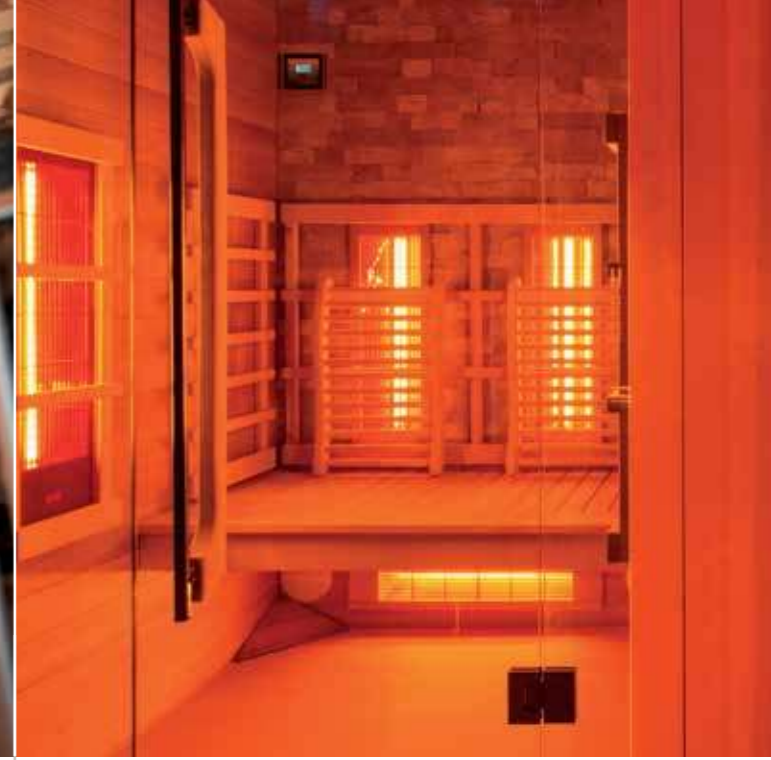

La gamme Chaleur De Luxe, composée de saunas traditionnels et cabines infrarouges, sont des produits spacieux et confortables, ils proposent un design en pierres naturelles ainsi que de grandes surfaces vitrées. De part la combinaison de ces matériaux, le modèle Pentagone (sauna d'angle) est une véritable « oasis de bien-être » offrant calme et chaleur. Référence en matière de sauna, la gamme Chaleur De Luxe a souvent été copiée mais jamais égalée.