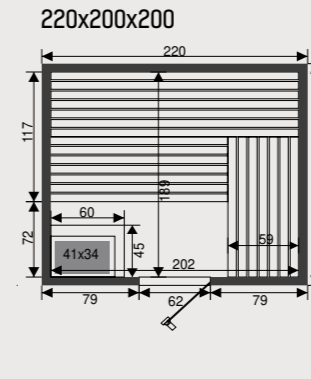

Chaleur sauna

Features

- Inside: Scandinavian pine 11 mm
- Outside: Scandinavian pine 11 mm
- Digital control
- 8 kW sauna oven
- Benches, backrests and oven protection grid in aspen
- Saunalamp
- Headrests, thermometer and saunaset
- Anti slip floor
- Natural stones optionally
- LED light optionally
- Biomat oven optionally
- Infrared heaters optionally