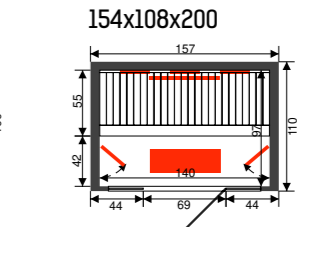

Chaleur de luxe infrared

Features

- Inside: cedar or hemlock 11 mm
- Outside: cedar or hemlock 11 mm
- Alpha dimmable control unit
- Front adjustable heaters
- Seamless front wall in clear safety glass incl. door and hinges
- LED starry sky: 75 startlights 2 mm, 8 startlights 6 mm incl. remote control
- Natural stone strips back wall: choice of 4 different types
- iPod connection and speakers
- Ergonomic backrests