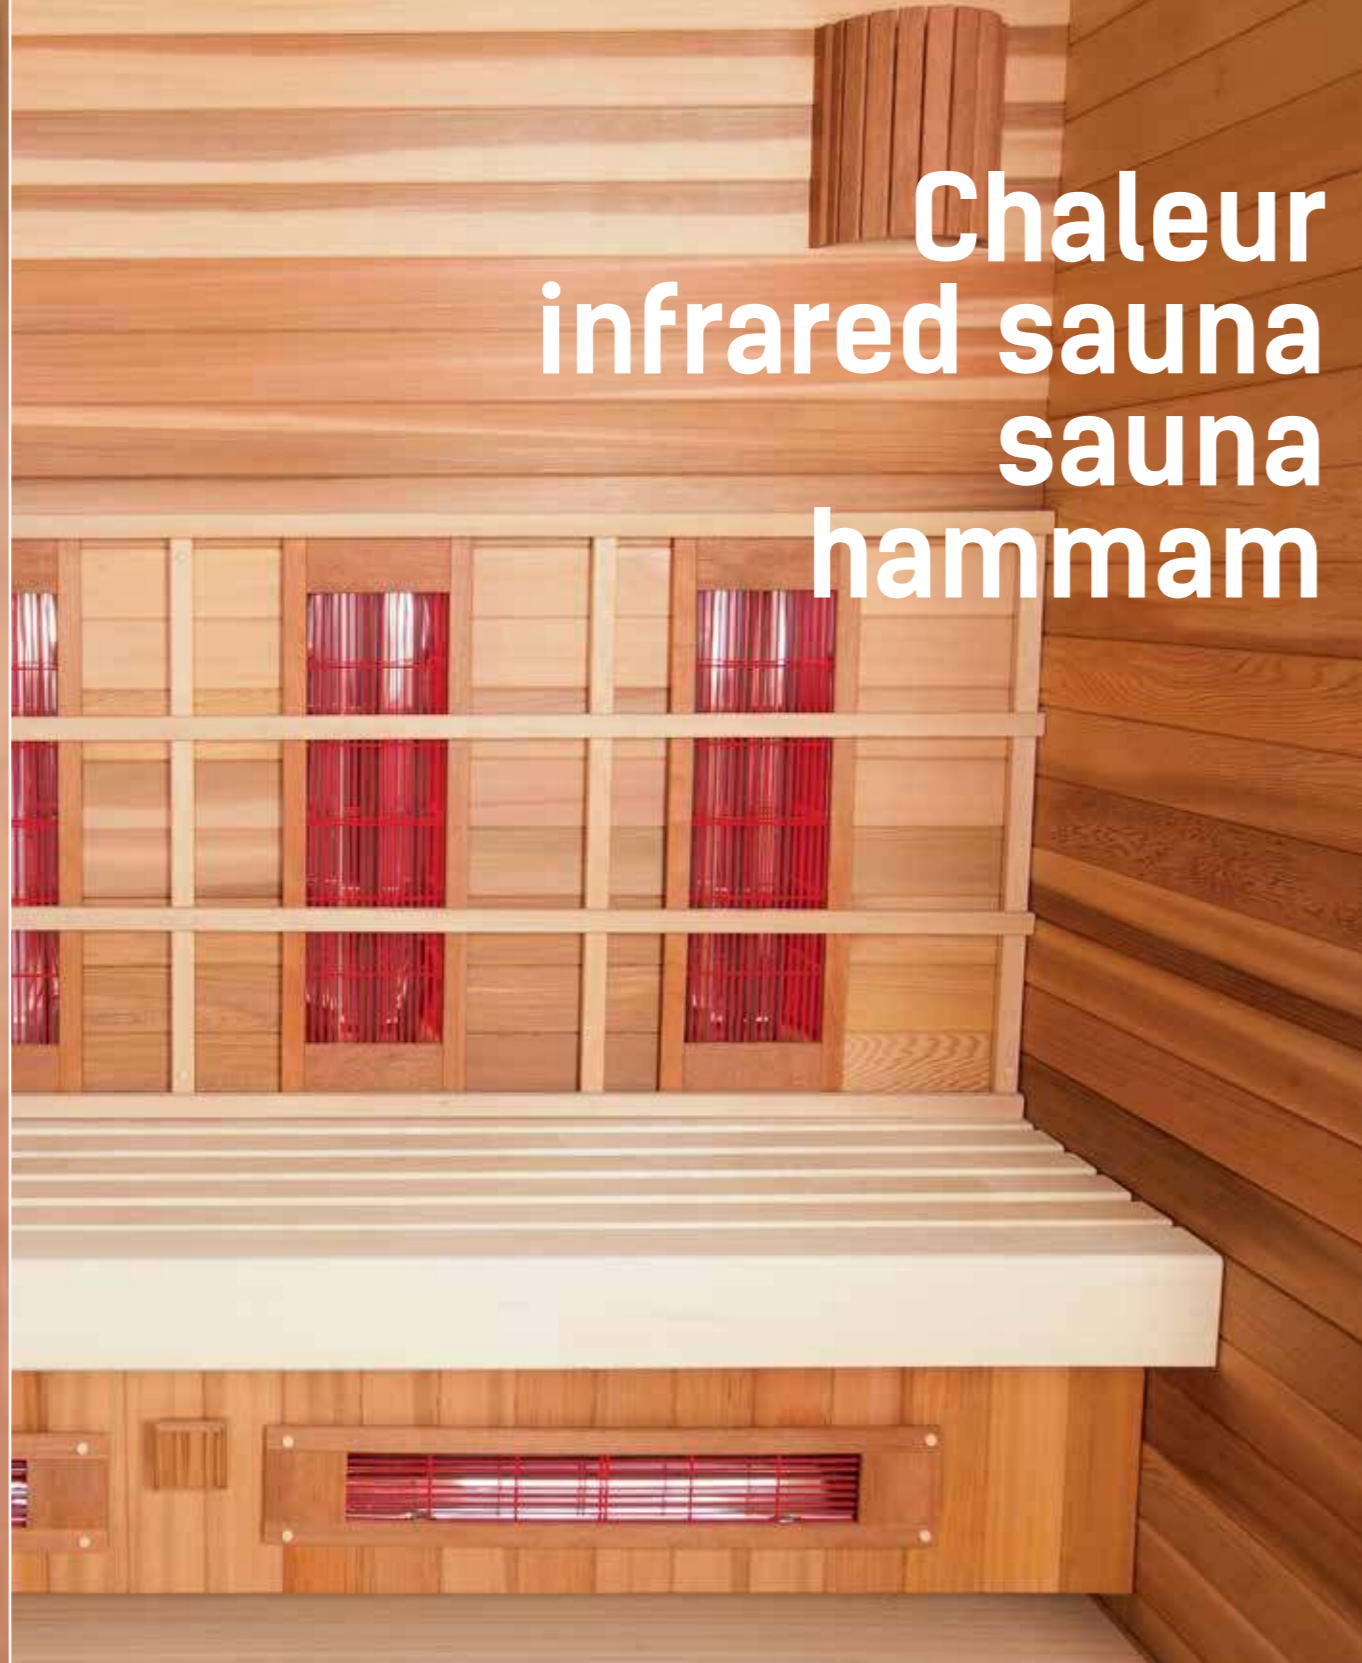

Chaleur infrared sauna sauna hammam

Chaleur staat voor degelijkheid en kwaliteit. Onze populaire reeks voor infraroodcabines, sauna's en sinds kort ook hammam is een begrip in de wellnesswereld. Volledig naar smaak en behoefte van de klant in te richten.

Chaleur combines quality with reliability. Our popular series for infrared and conventional saunas and recently hammam are widely appreciated in the wellness world. These can be equipped to suit the customer's taste and needs.

Chaleur est synonyme de solidité et de qualité. Notre série populaire de cabines infrarouges, saunas et, depuis peu, hammams a sa place dans le monde du bien-être. Aménageable entièrement en fonction des goûts et des besoins du client.