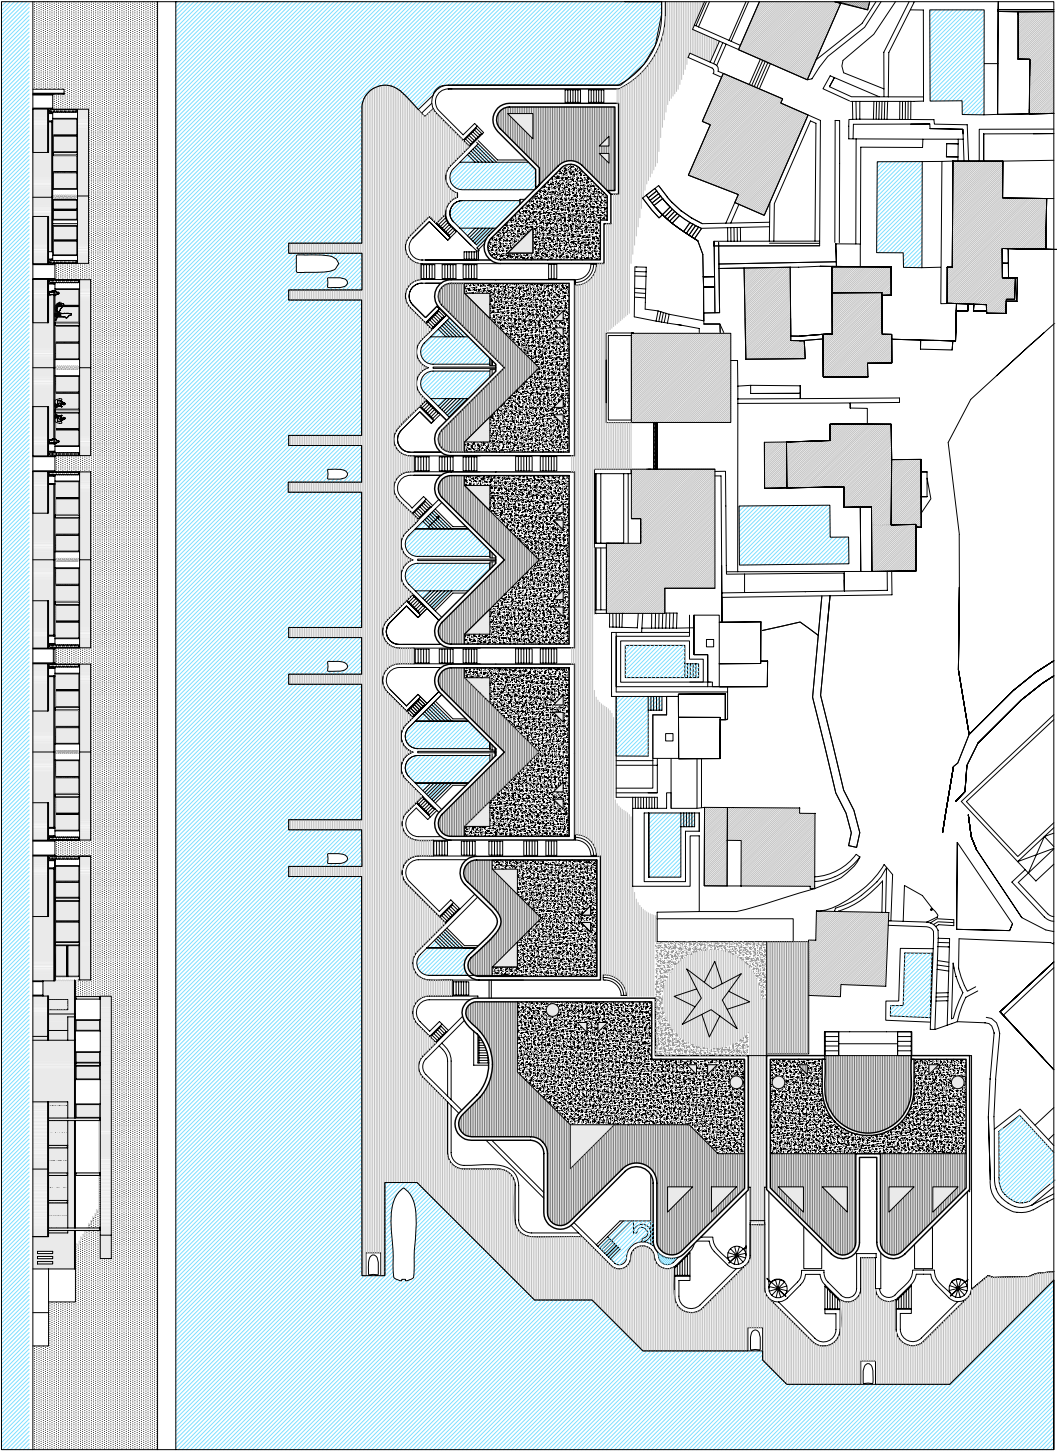

SITE PLAN AND ELEVATION

0 1m 2m 5m 10m

BUNGALOWS IN ELOUNDA  
CRETE - GREECE

DAVIDE MACULLO & MAKIS LAHANAS