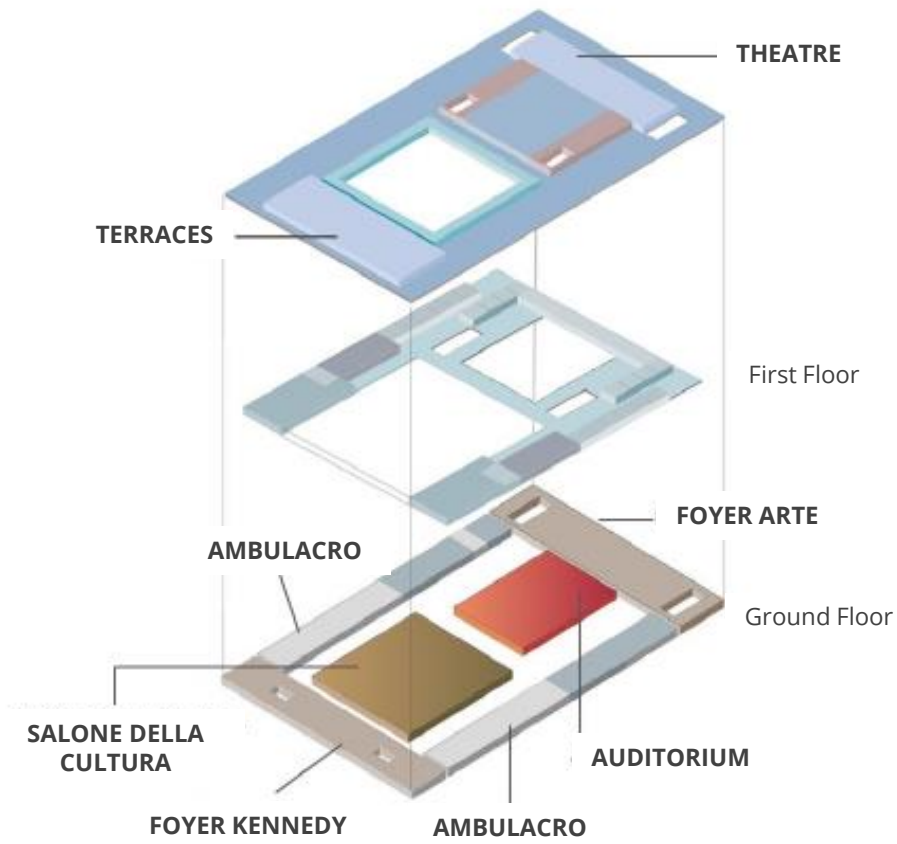

# Palazzo dei Congressi

## A MASTERPIECE OF RATIONALIST ARCHITECTURE

- 30.000 sqm / 323.000 sqft with a total capacity of 4.000 pax
- Multiple areas available:
  - **Auditorium capacity of 800 seats**
  - **Salone della Cultura:** 1.500 sqm / 16.000 sqft with a height of 38 mt, suitable for gala dinners, exhibition areas, product presentations for over 1.000 people
  - **First floor** dedicated to **parallel sessions** with 24 meeting rooms of different size
  - Wonderful **terrace** with **open air theatre** for **500 pax**

# Palazzo dei Congressi

FOYER ARTE

SALONE DELLA CULTURA

AUDITORIUM

TERRACE

Roma  
Convention  
Center

**UNIONE BANCARIA E BASILEA 3 RISK & SUPERVISION 2018**

ROMA, 14 | 15 GIUGNO  
Palazzo del Congresso

## A GREAT EXEMPLE OF CONTEMPORARY ARCHITECTURE IN ROME

- 26.000 sqm / 279.900 sqft for a total capacity of 8.000 people
- Innovative and flexible solutions, for an airy and contemporary location, with many creative branding opportunities
- ✓ Three levels with different aims and characteristics:
  - **Level -1 | CONGRESS HALL:** 9.000 sqm / 96.875 sq ft equipped with modular walls to have a plenary for 5.000 people or up to 30 meeting rooms of different size
  - **FORUM:** : 7.000 sqm / 75.350 sqft for gala dinners, exhibition areas, product presentations with a total capacity of 4.000 people. Natural light by day, lighting and projection on the cloud by night
  - **AUDITORIUM:** : inside the cloud, a fully equipped auditorium for 1.800 people and 3 amazing foyers