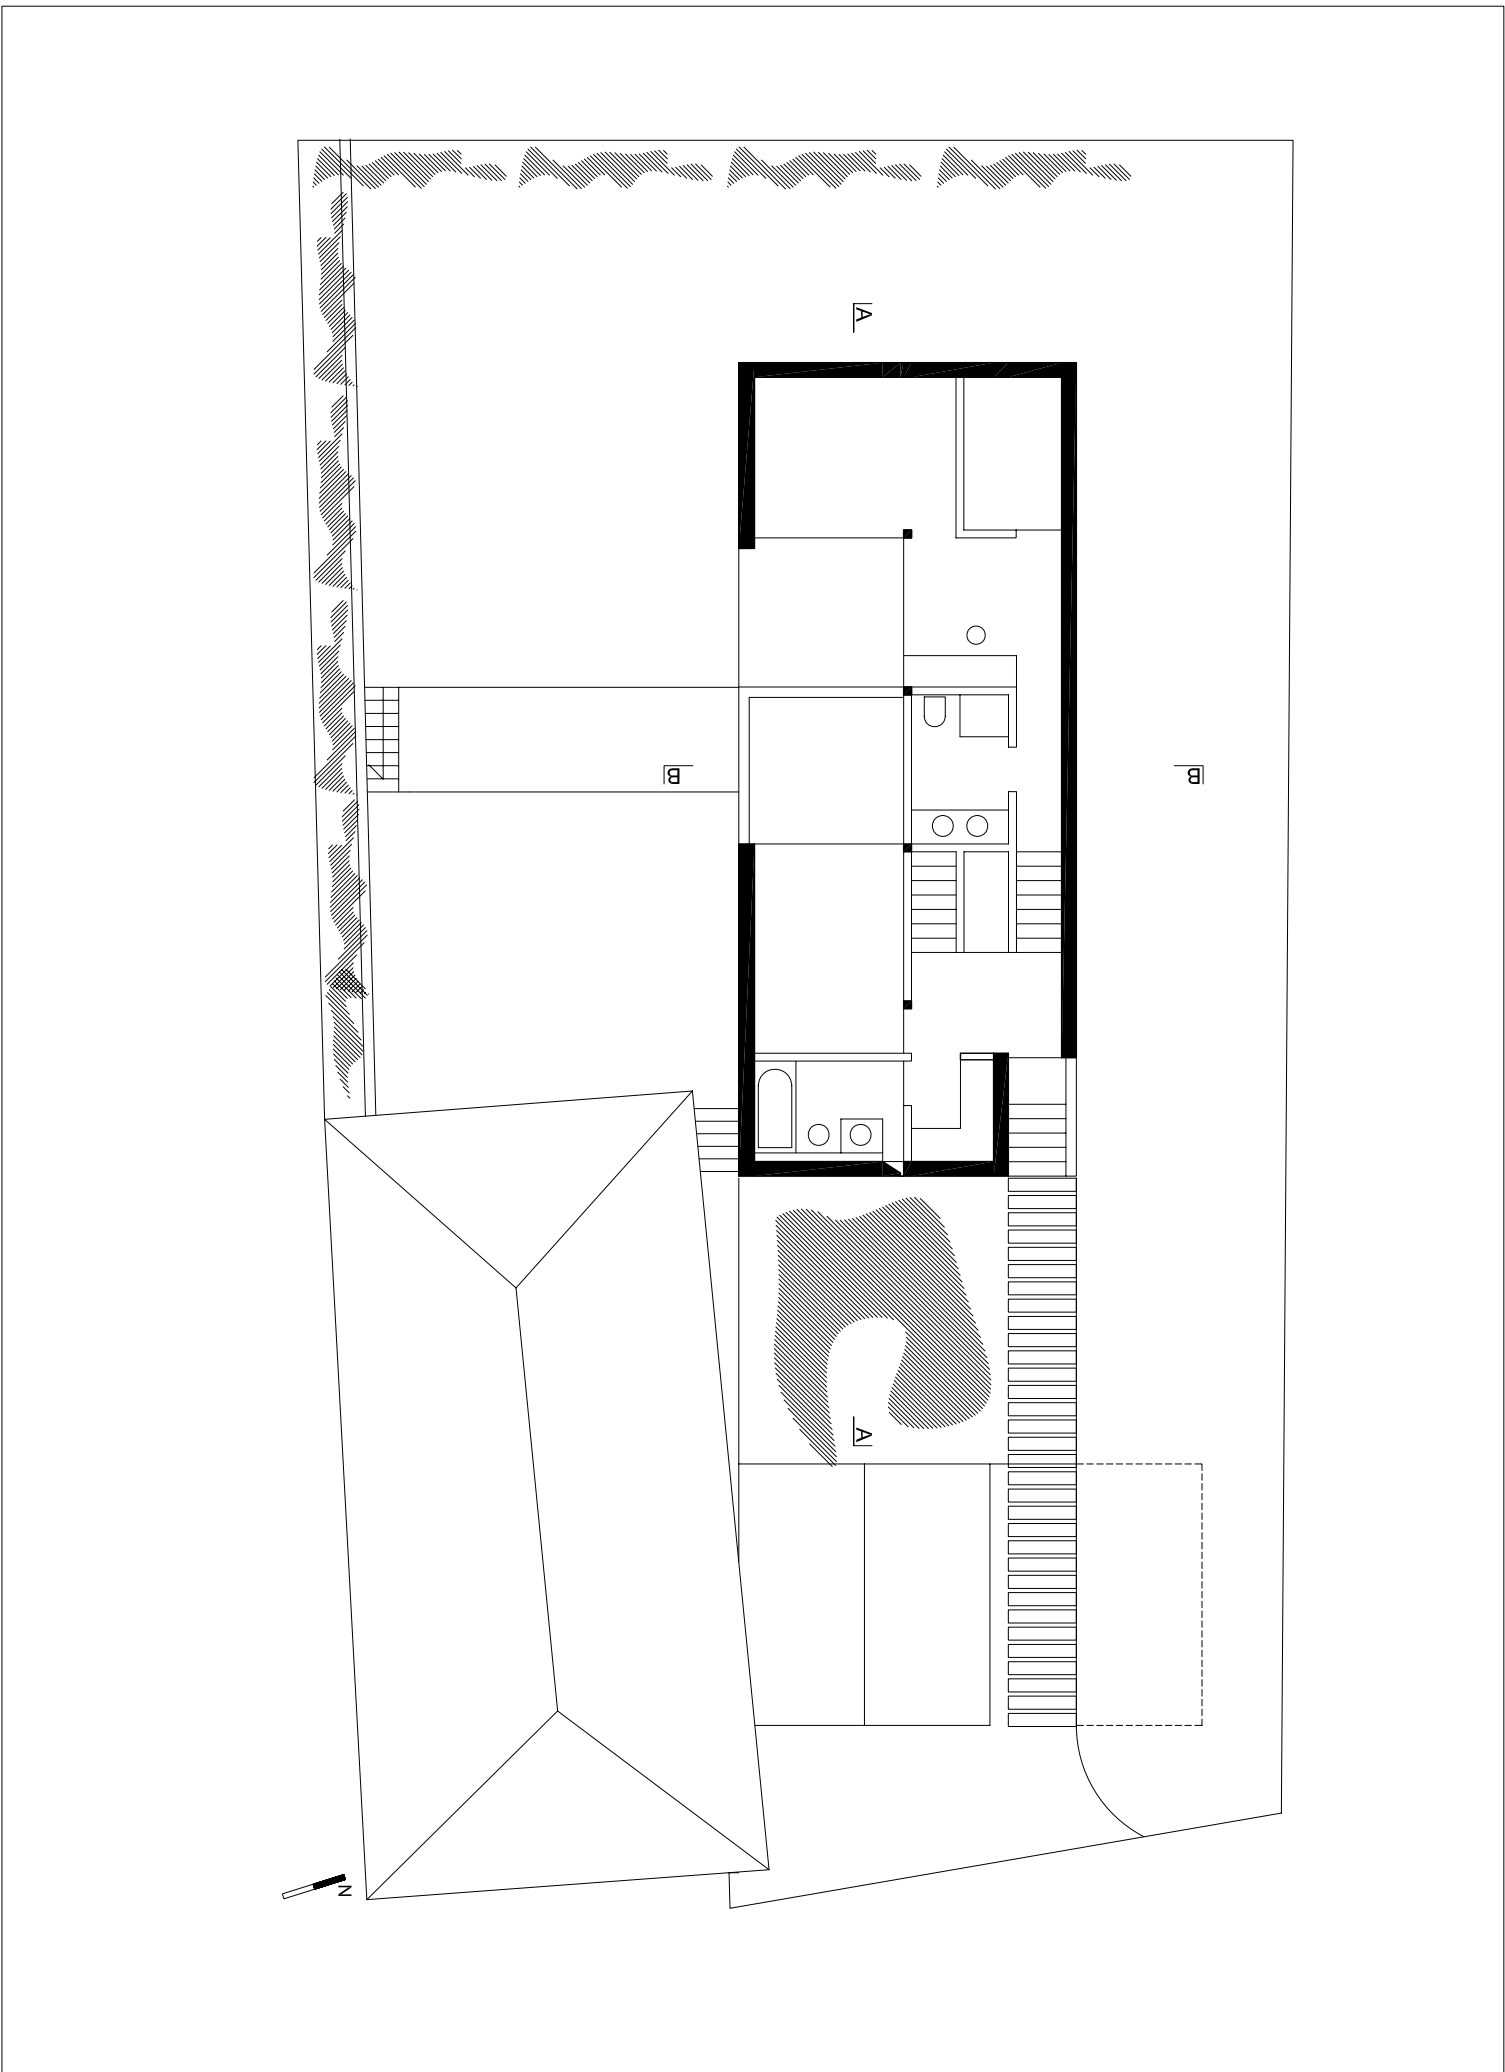

LEVEL -1.37 LEVEL +0.00

0 1m 2m 5m 10m

HOUSE IN GORDUNO
TICINO - SWITZERLAND

DAVIDE MACULLO ARCHITECT