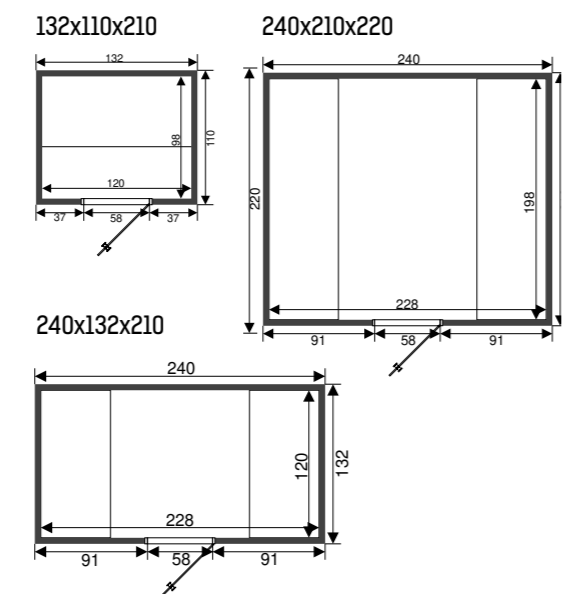

Chaleur hammam

Features

- Curved roof in polystyrene
- Walls and seats in 50 + 10 mm polystyrene hard-foam
- Steam generator incl. digital control and autodrain plastic steamcover
- Lighttherapy with LED illumination
- Door in aluminium frame
- Tiles as desired

Hammam de luxe

Features

- Curved roof in polystyrene
- Walls and seats in 50 + 10 mm polystyrene hard-foam with natural stones
- Steam generator 9 kW incl. digital control and aromapump
- Led starry sky
- Seamless front wall in clear safety glass incl. door and hinges