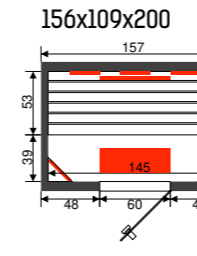

Chaleur infrared

Features

- Inside: Canadian red cedar 11 mm
- Outside: Scandinavian pine 11 mm
- Alpha dimmable control
- Quartz, magnesium or pannel heaters
- Natural stones optionally
- LED light optionally
- Music therapy optionally
- Glazed front optionally