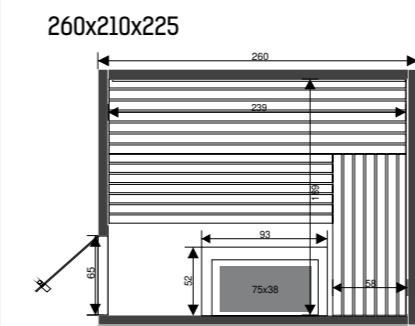

Esthetique (outdoor)

Features

- Inside: hemlock 11 mm
- Outside: untreated cedar 15 mm
- Digital heat resistant control inside saunaroom
- Sauna oven 15 kW
- Wooden door, extra insulated walls and roof
- Colour therapy: LED in tubes behind the back supports
- EPDM foil on the roof
- Benches, backrests and oven protection grid in hemlock
- Saunalamp
- Headrests, thermometer and saunaset
- Anti slip floor
- Natural stones optionally
- Biomat oven optionally