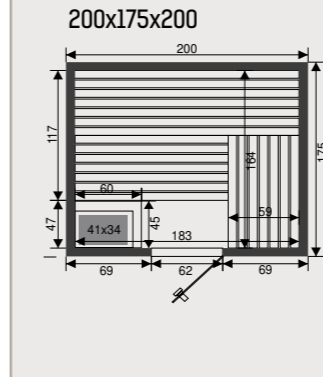

Chaleur sauna

Features

- Inside: Scandinavian pine 11 mm
- Outside: Scandinavian pine 11 mm
- Digital control
- 8 kW sauna oven
- Benches, backrests and oven protection grid in aspen
- Saunalamp
- Headrests, thermometer and saunaset
- Anti slip floor
- Natural stones optionally
- LED light optionally
- Biomat oven optionally
- Infrared heaters optionally