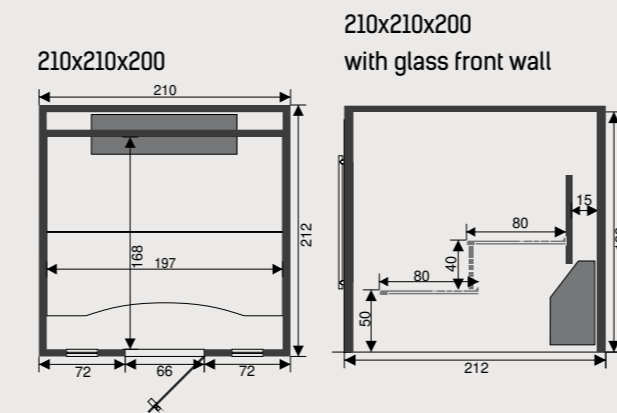

Intens sauna

Features

- Inside: cedar 11 mm
- Outside: MDF in colour by choice with full colour print
- digital heat resistant control inside saunaroom
- 12 kW oven under the bench
- extra wide ergonomic benches in ayous
- LED lights behind backrests
- Glass front optionally
- Salt stones optionally

Esthetique (outdoor)