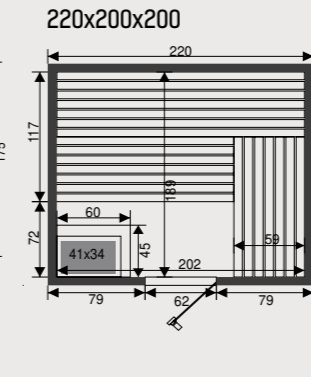

Chaleur sauna

Features

- Inside: Scandinavian pine 11 mm
- Outside: Scandinavian pine 11 mm
- Digital control
- 8 kW sauna oven
- Benches, backrests and oven protection grid in aspen
- Saunalamp
- Headrests, thermometer and saunaset
- Anti slip floor
- Natural stones optionally
- LED light optionally
- Biomat oven optionally
- Infrared heaters optionally