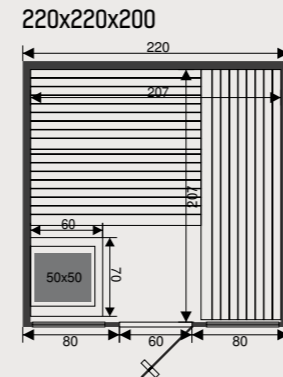

Disclosure sauna

Features

- Inside: cedar 12,5 mm
- Outside: cedar 12,5 mm
- Digital heat resistant control inside sauneroom
- Oven 9 kW
- Oven protection in cedar
- Anti slip floor
- Indirect light
- Headrests, thermometer, saunaset
- Tinted glass