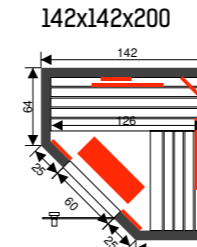

Chaleur infrared

Features

- Inside: Canadian red cedar 11 mm
- Outside: Scandinavian pine 11 mm
- Alpha dimmable control
- Quartz, magnesium or pannel heaters
- Natural stones optionally
- LED light optionally
- Music therapy optionally
- Glazed front optionally