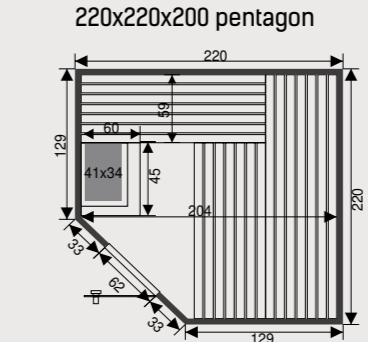

Chaleur sauna

Features

- Inside: Scandinavian pine 11 mm
- Outside: Scandinavian pine 11 mm
- Digital control
- 8 kW sauna oven
- Benches, backrests and oven protection grid in aspen
- Saunalamp
- Headrests, thermometer and saunaset
- Anti slip floor
- Natural stones optionally
- LED light optionally
- Biomat oven optionally
- Infrared heaters optionally