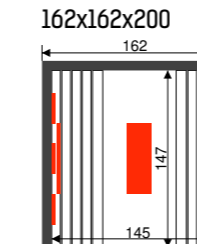

Chaleur infrared

Features

- Inside: Canadian red cedar 11 mm
- Outside: Scandinavian pine 11 mm
- Alpha dimmable control
- Quartz, magnesium or pannel heaters
- Natural stones optionally
- LED light optionally
- Music therapy optionally
- Glazed front optionally