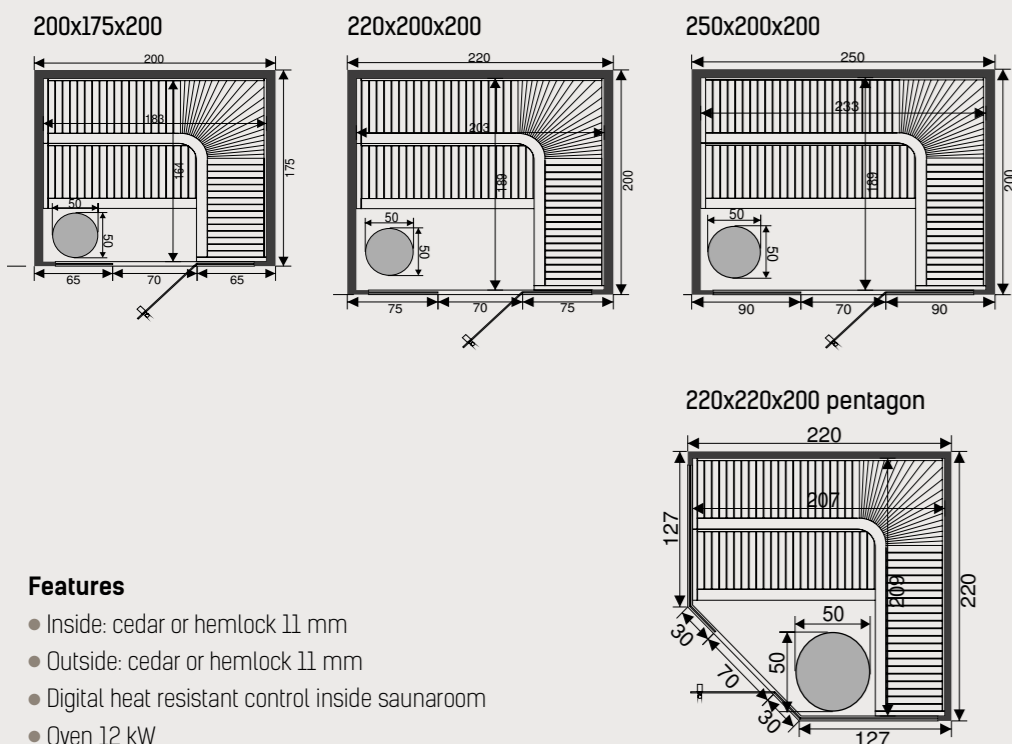

Chaleur de luxe sauna

Features

- Inside: cedar or hemlock 11 mm
- Outside: cedar or hemlock 11 mm
- Digital heat resistant control inside saunaroom
- Oven 12 kW
- Seamless front wall in clear safety glass incl. door and hinges
- LED starry sky: 150 starlights 2 mm, 15 starlights 4 mm, 8 starlights 6 mm incl. remote control
- Natural stone strips back wall: choice of 4 different types
- Speakerset Visatech
- Headrests, thermometer, saunaset