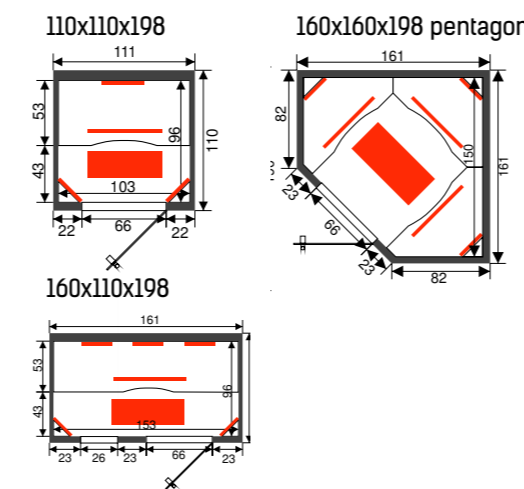

Features

- Inside: cedar 11 mm
- Outside: MDF in colour by choice with full colour print
- Quartzheaters in high end aluminium casting
- IR Quartz Precision Control
- Led in tube
- iPod connection
- Ergonomic backrest