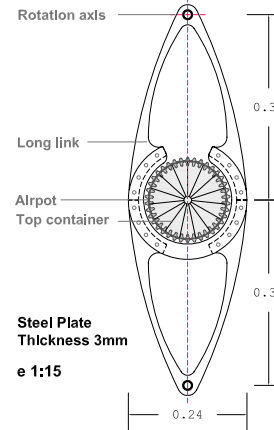

Porec watering Sleeve irrigation system

Linkage Mechanism

Long link
Laser cutting, Steel 3mm

Ring
Laser cutting, Steel 3mm

Short link
Laser cutting, Steel 3mm

achillea mille achillea millefolium anthemisa tinctoria artemisia stelleriana lanceolata polaris coreopsis moonbeam dipladenia