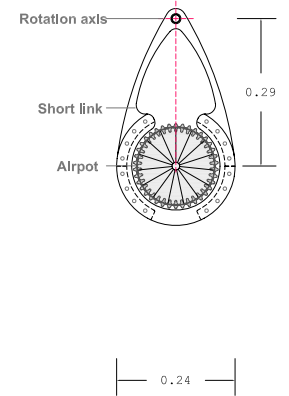

Porec watering Sleeve irrigation system

Linkage Mechanism

Long link
Laser cutting, Steel 3mm

Ring
Laser cutting, Steel 3mm

Short link
Laser cutting, Steel 3mm

achillea mille achillea millefolium anthemisa tinctoria artemisia stelleriana lanceolata polaris coreopsis moonbeam dipladenia