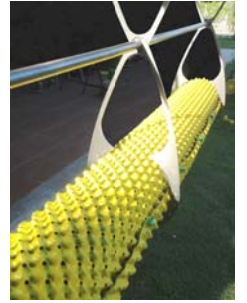

Porec watering Sleeve irrigation system

Linkage Mechanism

Long link
Laser cutting, Steel 3mm

Ring
Laser cutting, Steel 3mm

Short link
Laser cutting, Steel 3mm

achillea mille achillea millefolium anthemisa tinctoria artemisia stelleriana lanceolata polaris coreopsis moonbeam dipladenia