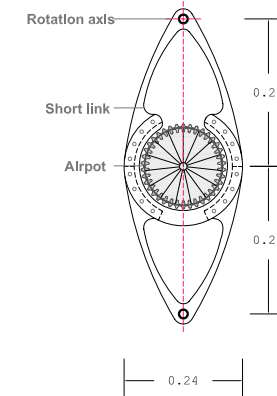

Porec watering Sleeve irrigation system

Linkage Mechanism

Long link
Laser cutting, Steel 3mm

Ring
Laser cutting, Steel 3mm

Short link
Laser cutting, Steel 3mm

achillea mille achillea millefolium anthemisa tinctoria artemisia stelleriana lanceolata polaris coreopsis moonbeam dipladenia