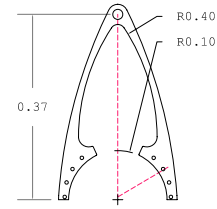

Porec watering Sleeve irrigation system

Linkage Mechanism

Long link
Laser cutting, Steel 3mm

Ring
Laser cutting, Steel 3mm

Short link
Laser cutting, Steel 3mm

achillea mille achillea millefolium anthemisa tinctoria artemisia stelleriana lanceolata polaris coreopsis moonbeam dipladenia