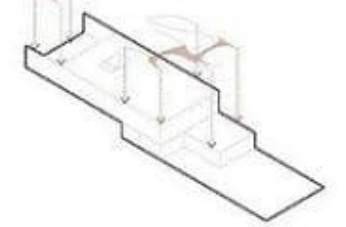

GROUND FLOOR PLAN

PHYSICAL PROGRAM

GROUND FLOOR

- 1 Manicure zone
- 2 Pedicure zone
- 3 Staff zone
- 4 Guest wc
- 5 Wating
- 6 Manager room
- 7 Cafe
- 8 Bedroom
- 9 Hall

UNDER GROUND FLOOR

- 1 Mastr Bedroom
- 2 WC
- 3 Storage
- 4 Hall
- 5 Kitchen

To get to the considered elevation some changes have been made to both the plan and elevation.

By doing all the mentioned process we have reached a final mass.

UNDER GROUND FLOOR PLAN

EXTERIOR OF BOHEM PROJECT