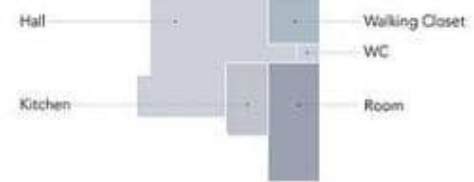

GROUND FLOOR PLAN

PHYSICAL PROGRAM

GROUND FLOOR

- 1 Manicure zone
- 2 Pedicure zone
- 3 Staff zone
- 4 Guest wc
- 5 Wating
- 6 Manager room
- 7 Cafe
- 8 Bedroom
- 9 Hall

UNDER GROUND FLOOR

- 1 Mastr Bedroom
- 2 WC
- 3 Storage
- 4 Hall
- 5 Kitchen

To get to the considered elevation some changes have been made to both the plan and elevation.

By doing all the mentioned process we have reached a final mass.

UNDER GROUND FLOOR PLAN

EXTERIOR OF BOHEM PROJECT