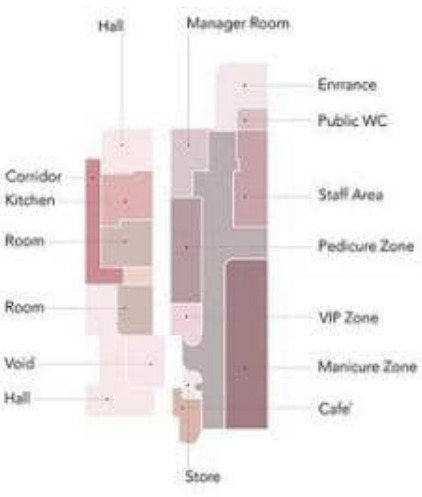

GROUND FLOOR PLAN

PHYSICAL PROGRAM

GROUND FLOOR

- 1 Manicure zone
- 2 Pedicure zone
- 3 Staff zone
- 4 Guest wc
- 5 Wating
- 6 Manager room
- 7 Cafe
- 8 Bedroom
- 9 Hall

UNDER GROUND FLOOR

- 1 Mastr Bedroom
- 2 WC
- 3 Storage
- 4 Hall
- 5 Kitchen

PROCESS DESIGN

Before the renovation, at the site, there used to be a school, which was located at the northern part of the site.

It has been decided to eliminate the northern, southern, and interior walls. But, the void is still remained.

To get to the considered elevation some changes have been made to both the plan and elevation.

By doing all the mentioned process we have reached a final mass.

UNDER GROUND FLOOR PLAN

EXTERIOR OF BOHEM PROJECT