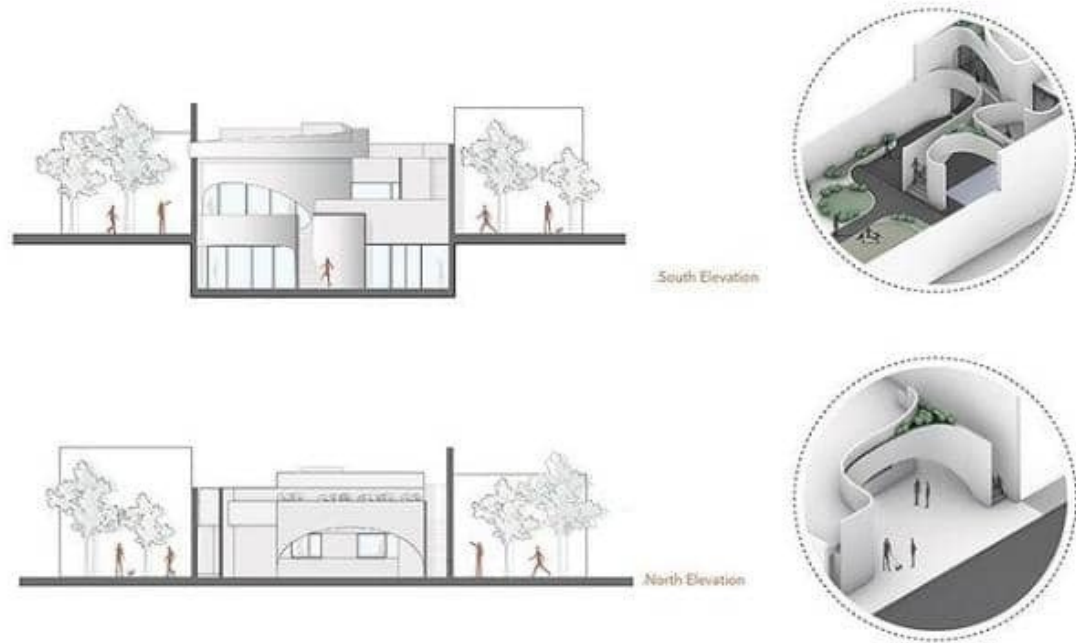

PROCESS DESIGN

Before the renovation, at the site, there used to be a school, which was located at the northern part of the site.

It has been decided to eliminate the northern, southern, and interior walls. But, the void is still remained.

As the eastern and western walls are being remained at their previous spot the new building is being constructed again at the northern part of the site.

In order to provide more light and also more green spaces, some additions and subtractions were necessary, which is provided as the diagram illustrates.

To get to the considered elevation some changes have been made to both the plan and elevation.

By doing all the mentioned process we have reached a final mass.

UNDER GROUND FLOOR PLAN

EXTERIOR OF BOHEM PROJECT