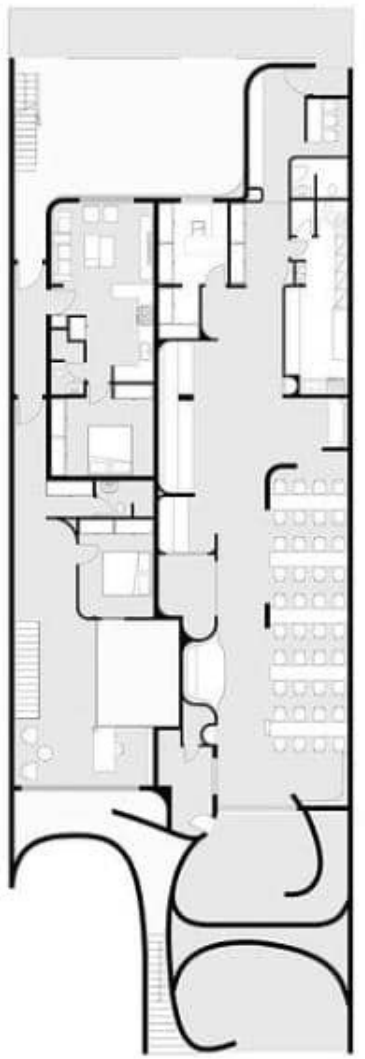

GROUND FLOOR PLAN

PHYSICAL PROGRAM

GROUND FLOOR

- 1 Manicure zone
- 2 Pedicure zone
- 3 Staff zone
- 4 Guest wc
- 5 Wating
- 6 Manager room
- 7 Cafe
- 8 Bedroom
- 9 Hall

UNDER GROUND FLOOR

- 1 Mastr Bedroom
- 2 WC
- 3 Storage
- 4 Hall
- 5 Kitchen

PROCESS DESIGN

Before the renovation, at the site, there used to be a school, which was located at the northern part of the site.

It has been decided to eliminate the northern, southern, and interior walls. But, the void is still remained.

To get to the considered elevation some changes have been made to both the plan and elevation.

By doing all the mentioned process we have reached a final mass.

UNDER GROUND FLOOR PLAN

EXTERIOR OF BOHEM PROJECT