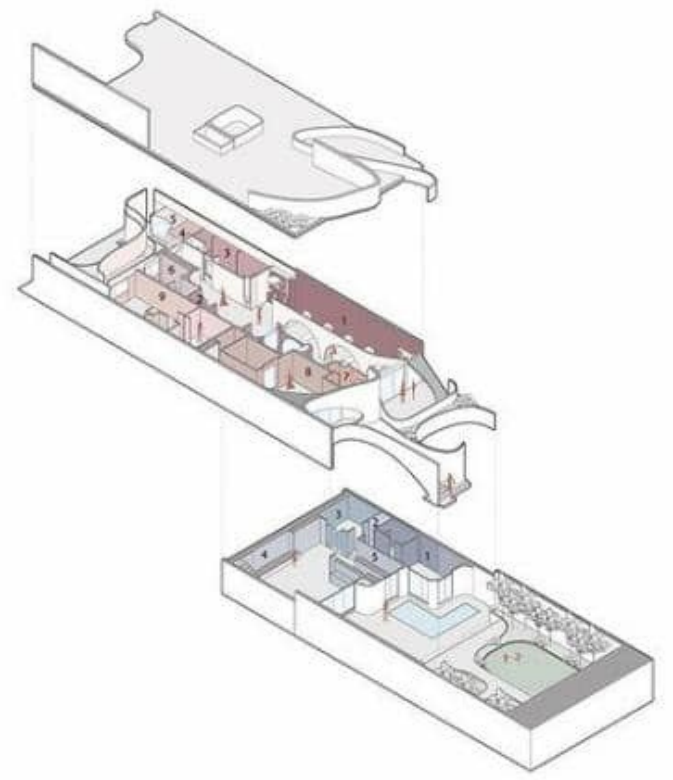

GROUND FLOOR PLAN

PHYSICAL PROGRAM

GROUND FLOOR

- 1 Manicure zone
- 2 Pedicure zone
- 3 Staff zone
- 4 Guest wc
- 5 Wating
- 6 Manager room
- 7 Cafe
- 8 Bedroom
- 9 Hall

UNDER GROUND FLOOR

- 1 Mastr Bedroom
- 2 WC
- 3 Storage
- 4 Hall
- 5 Kitchen

PROCESS DESIGN

Before the renovation, at the site, there used to be a school, which was located at the northern part of the site.

It has been decided to eliminate the northern, southern, and interior walls. But, the void is still remained.

As the eastern and western walls are being remained at their previous spot the new building is being constructed again at the northern part of the site.

In order to provide more light and also more green spaces, some additions and subtractions were necessary, which is provided as the diagram illustrates.

To get to the considered elevation some changes have been made to both the plan and elevation.

By doing all the mentioned process we have reached a final mass.

UNDER GROUND FLOOR PLAN

EXTERIOR OF BOHEM PROJECT