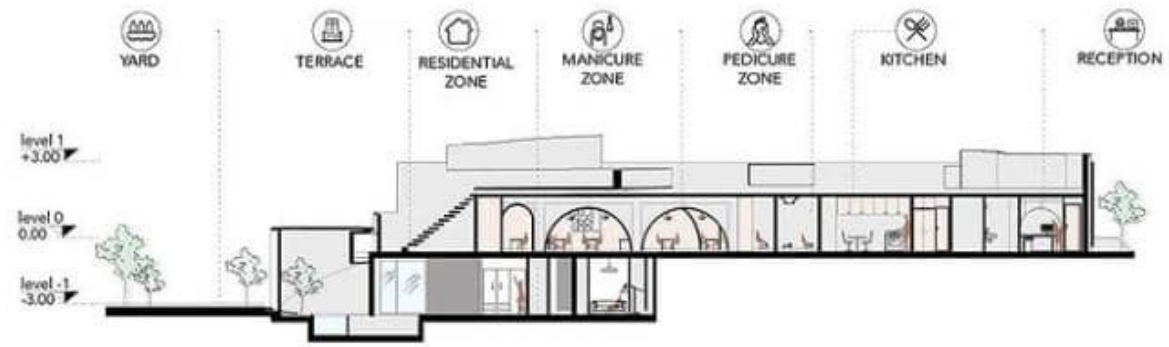

GROUND FLOOR PLAN

PHYSICAL PROGRAM

GROUND FLOOR

- 1 Manicure zone
- 2 Pedicure zone
- 3 Staff zone
- 4 Guest wc
- 5 Wating
- 6 Manager room
- 7 Cafe
- 8 Bedroom
- 9 Hall

UNDER GROUND FLOOR

- 1 Mastr Bedroom
- 2 WC
- 3 Storage
- 4 Hall
- 5 Kitchen

As the eastern and western walls are being remained at their previous spot the new building is being constructed again at the northern part of the site.

In order to provide more light and also more green spaces, some additions and subtractions were necessary, which is provided as the diagram illustrates.

To get to the considered elevation some changes have been made to both the plan and elevation.

By doing all the mentioned process we have reached a final mass.

UNDER GROUND FLOOR PLAN

EXTERIOR OF BOHEM PROJECT