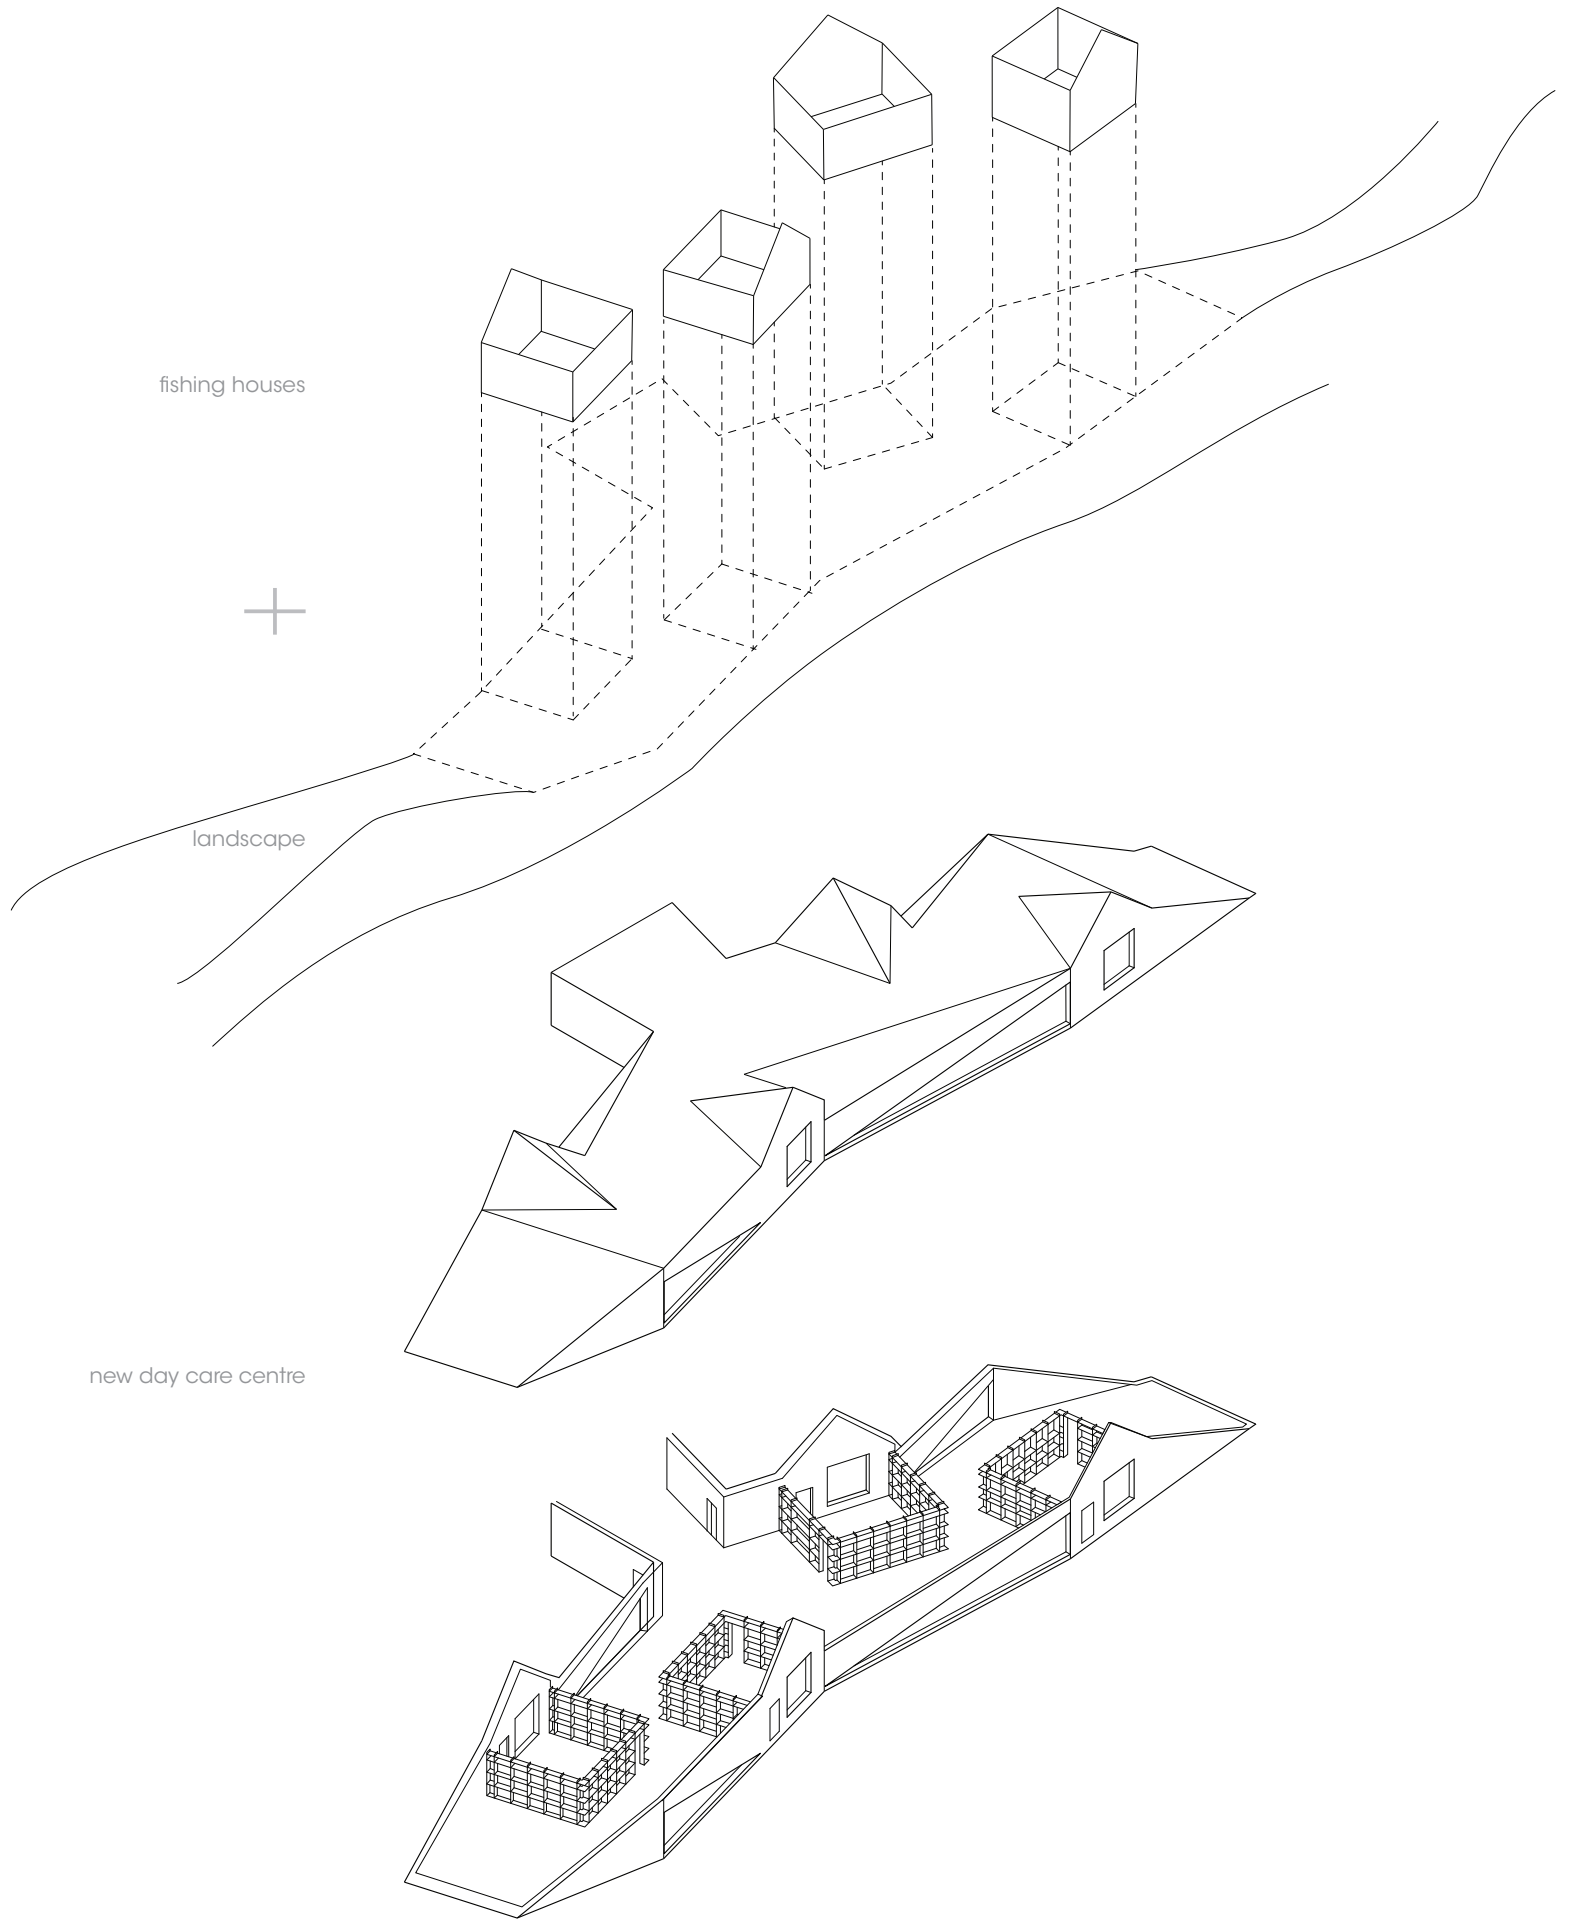

Day Care Centre Råå

concept

house

landscape

fishing houses

landscape

new day care centre

spatial distribution

axonometric conceptual diagram

dorte mandrup arkitekter