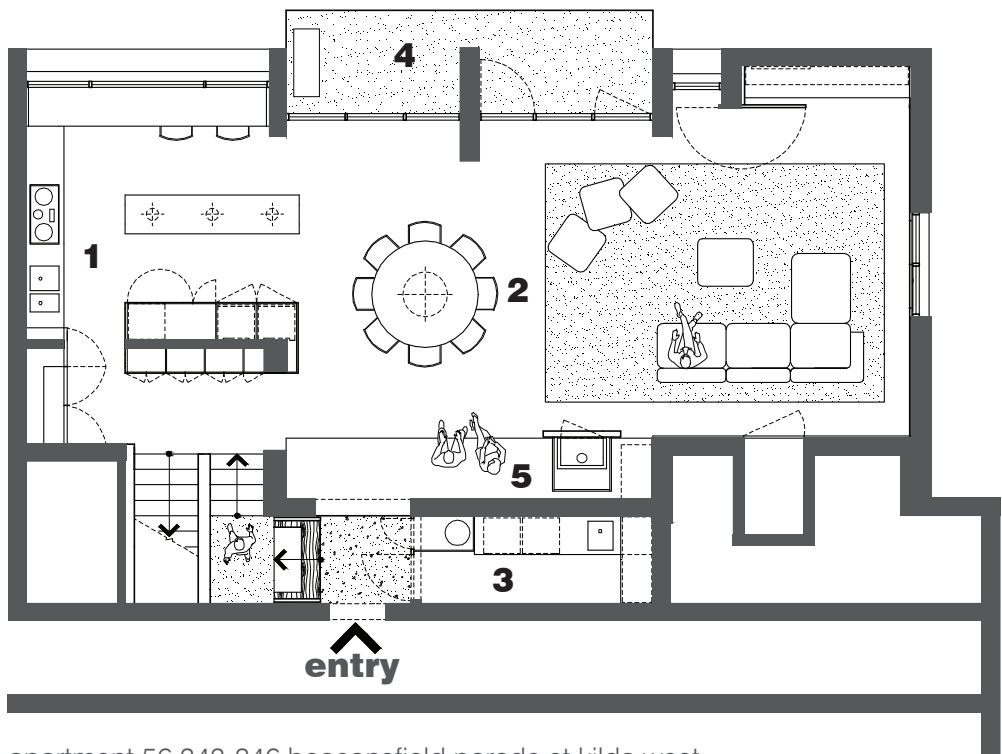

apartment 56 343-346 beaconsfield parade st kilda west  
**plan** level one

**ground level**

- 1** kitchen
- 2** dining & living
- 3** utility room
- 4** external balcony
- 5** fire place & bench

**level one**

- 6** landing & hall
- 7** study
- 8** bed 01
- 9** bed 02
- 10** master
- 11** dressing room
- 12** en suite
- 13** bathroom 01

apartment 56 343-346 beaconsfield parade st kilda west  
**plan** ground level