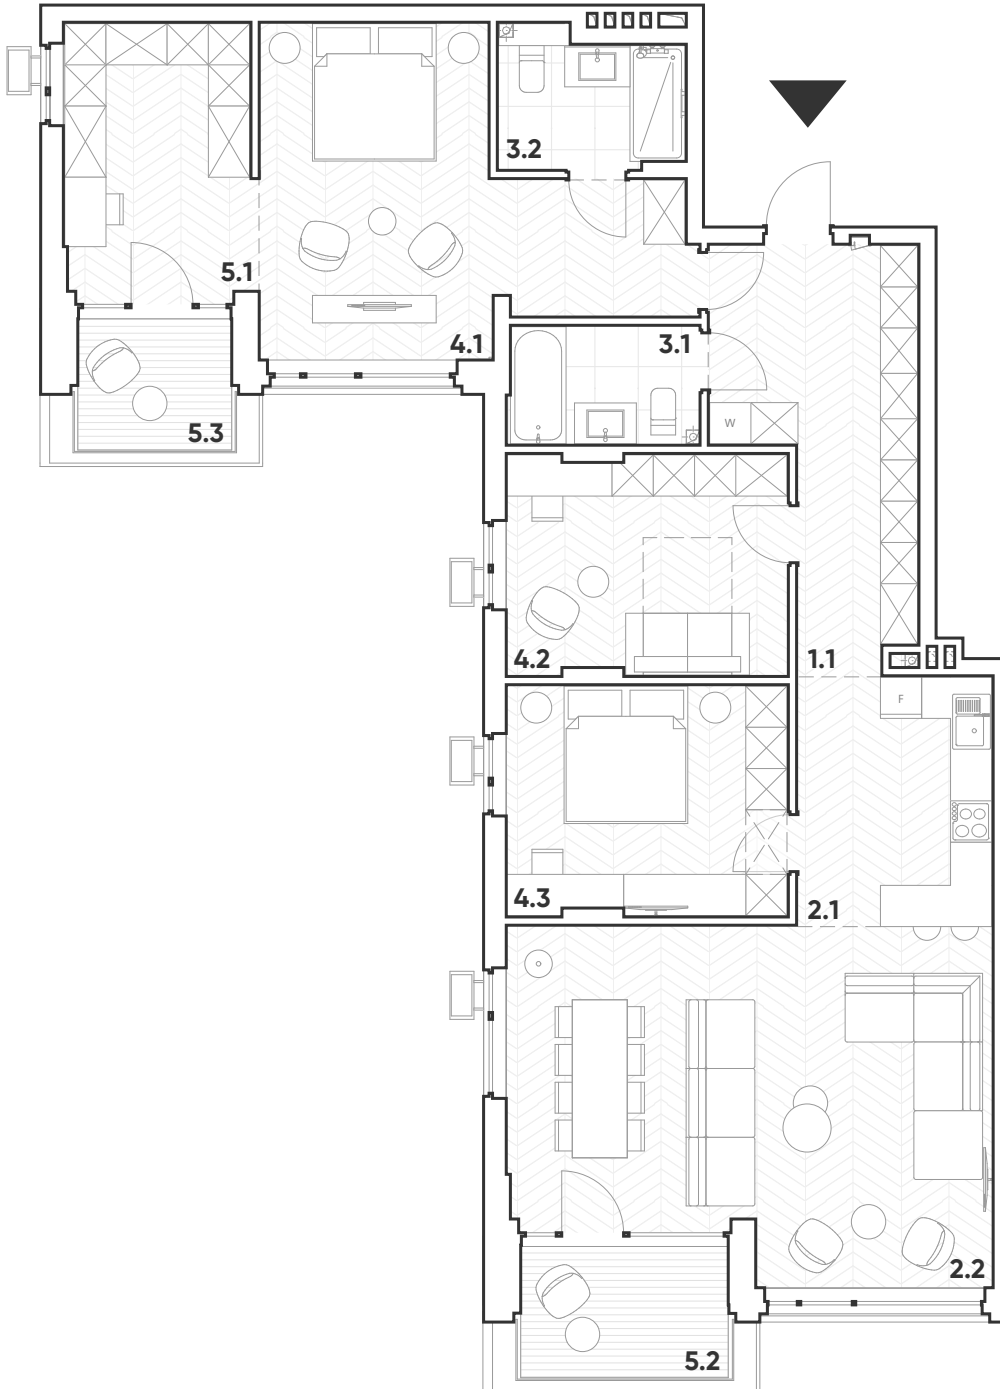

2-3B

1.1	Hallway	14.7
2.1	Kitchen zone	10.4
2.2	Living room	34.1
3.1	WC	4.9
3.2	WC	5.3
4.1	Bedroom	22.6
4.2	Bedroom	13.1
4.3	Bedroom	13.8
5.1	Kabinet	10.8
5.2	Terrace	2.1
5.3	Terrace	2.9
Total area		134.7 m²