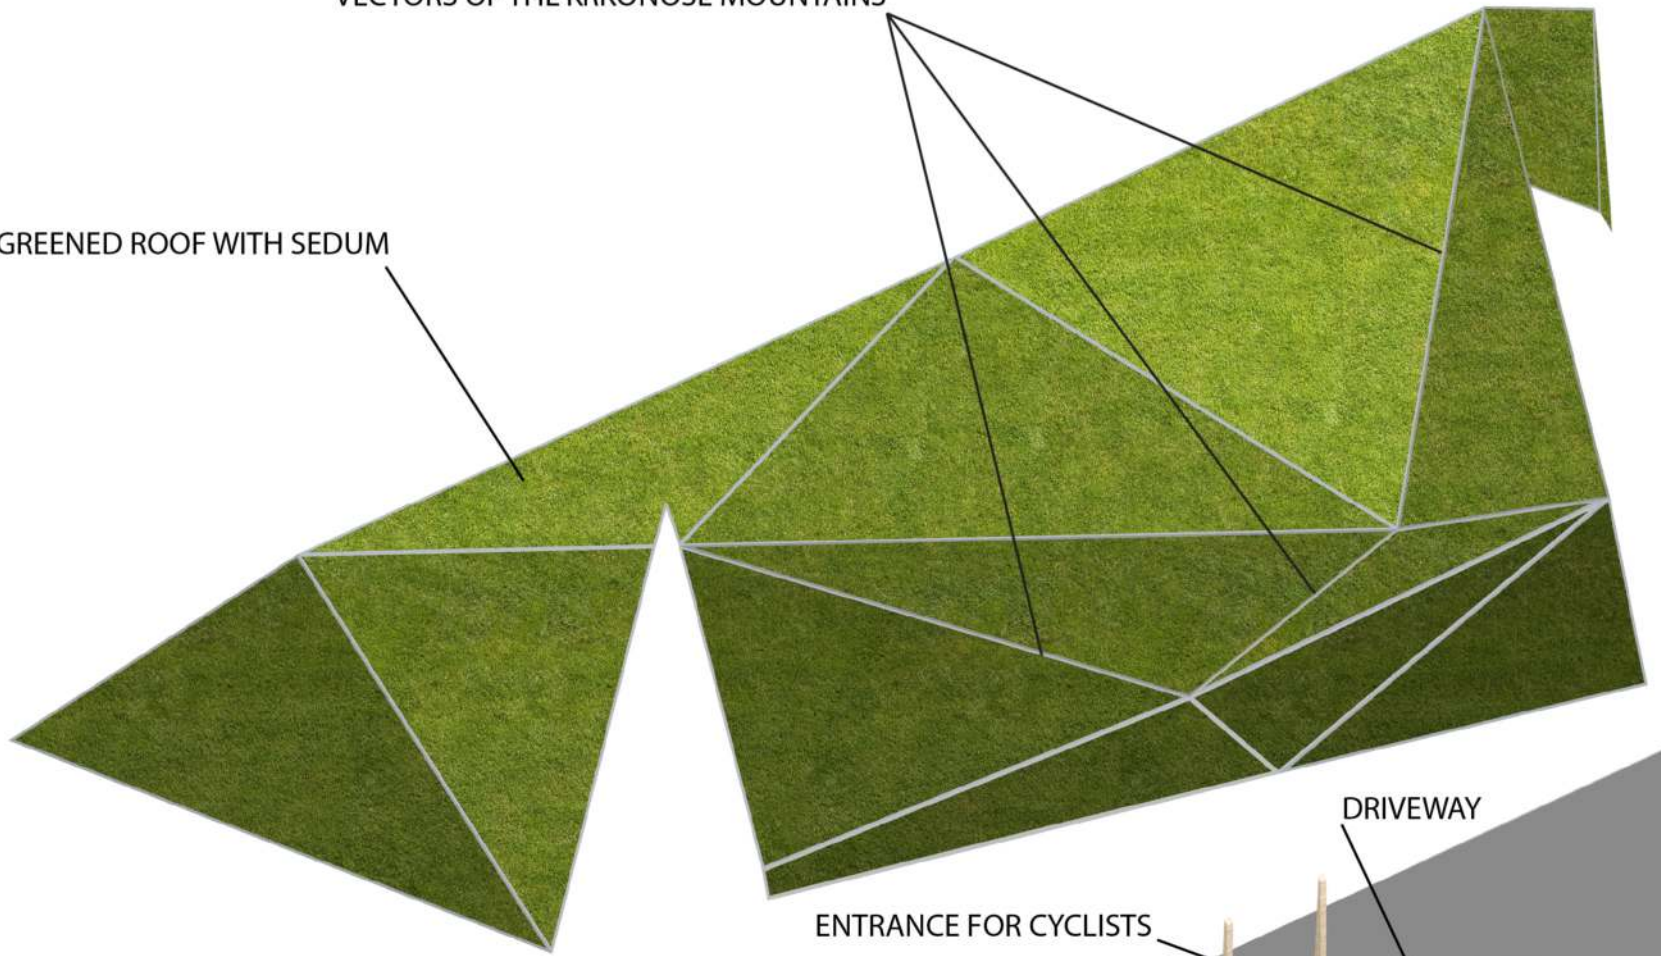

VECTORS OF THE KRKONOŠE MOUNTAINS

GREENED ROOF WITH SEDUM

DRIVEWAY

ENTRANCE FOR CYCLISTS

MAIN ENTRANCE

PORTER'S LODGE

LOBBY

LIBRARY