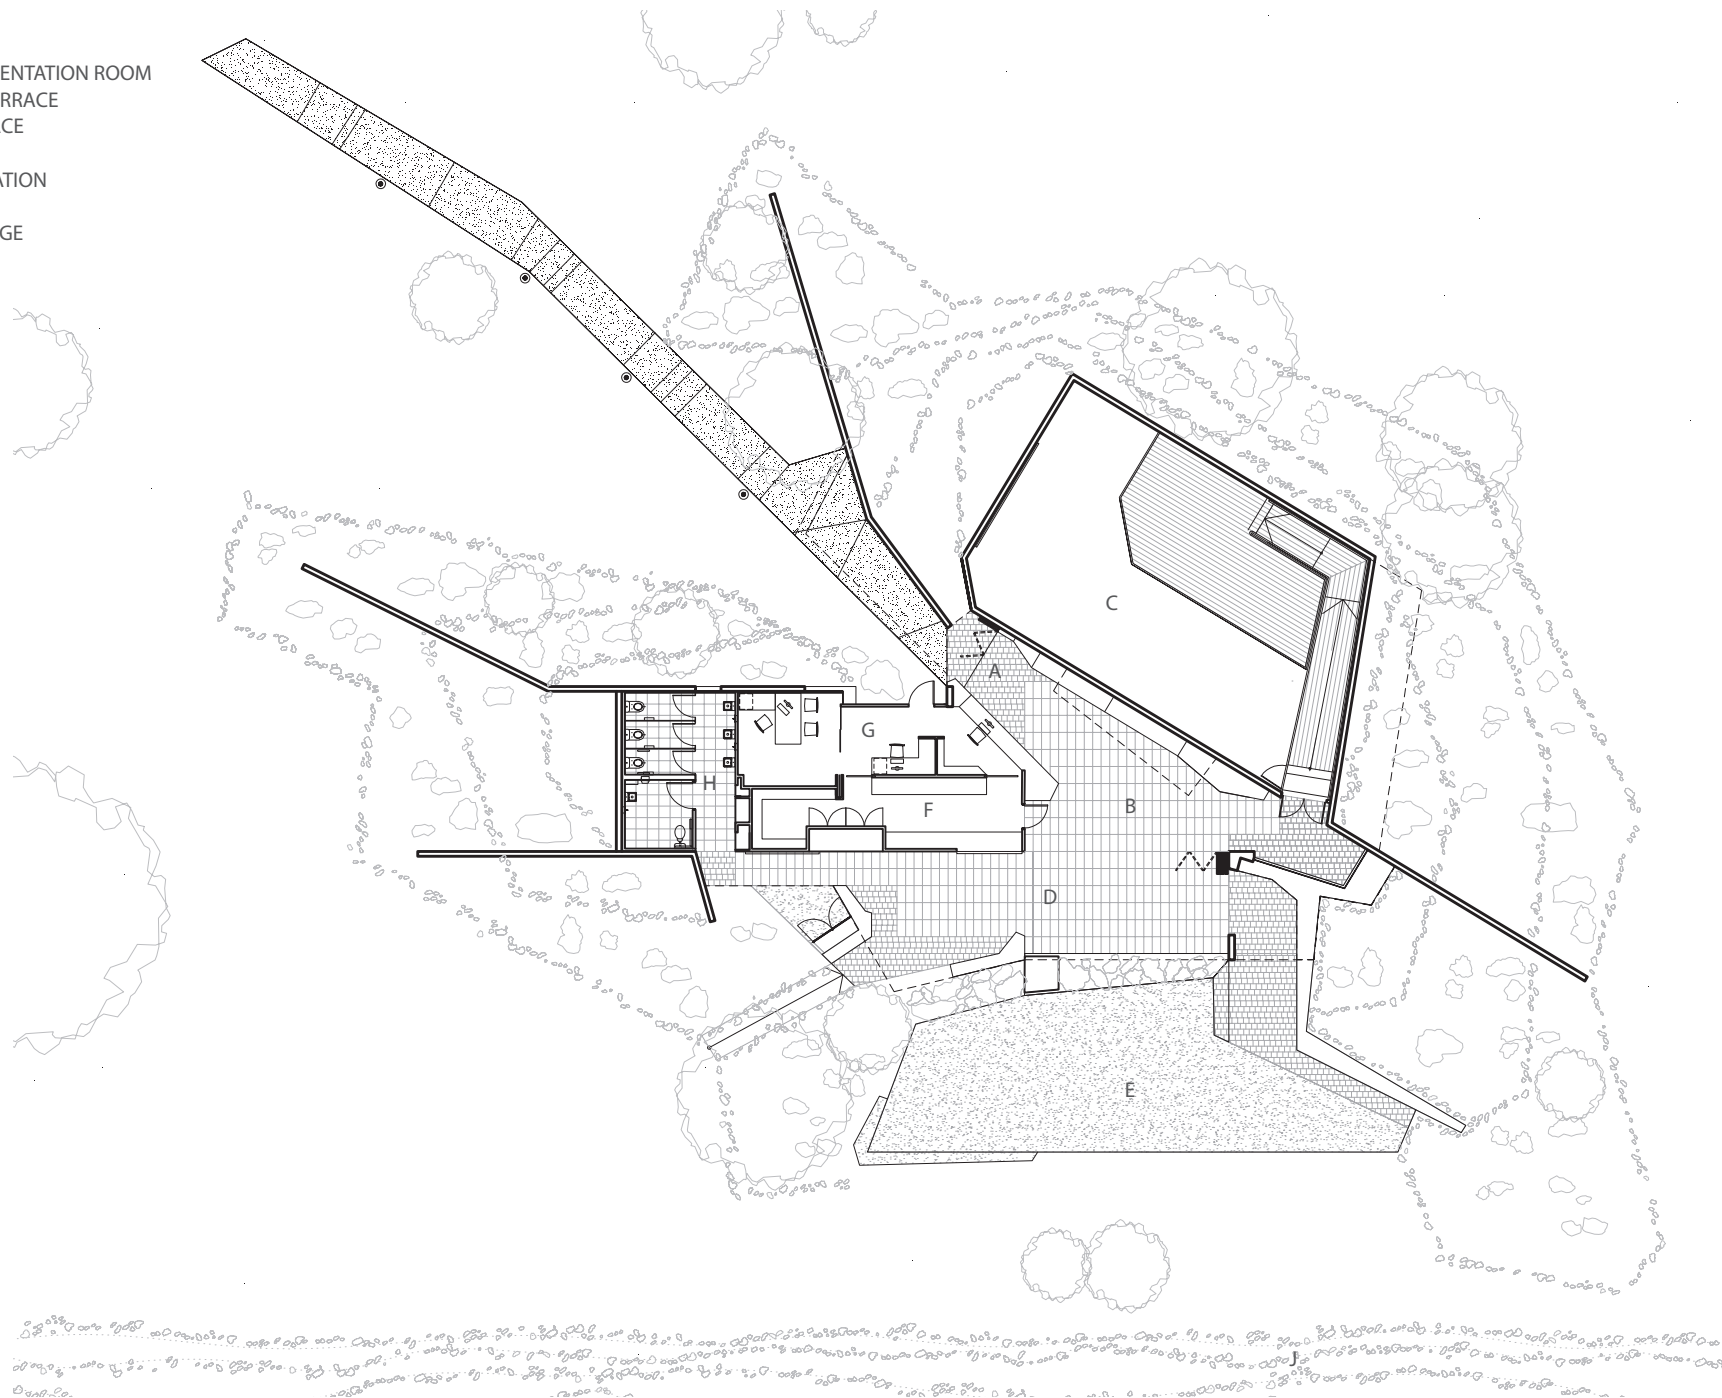

- A FOYER
- B DISPLAY
- C TYPE + PRESENTATION ROOM
- D COVERED TERRACE
- E OPEN TERRACE
- F CAFE
- G ADMINISTRATION
- H AMENITIES
- J JUMP UP EDGE

PLAN

AUSTRALIAN AGE OF DINOSAURS

WEST ELEVATION (JUMP UP)

0 2 4

SECTION

AUSTRALIAN AGE OF DINOSAURS

COX RAYNER ARCHITECTS