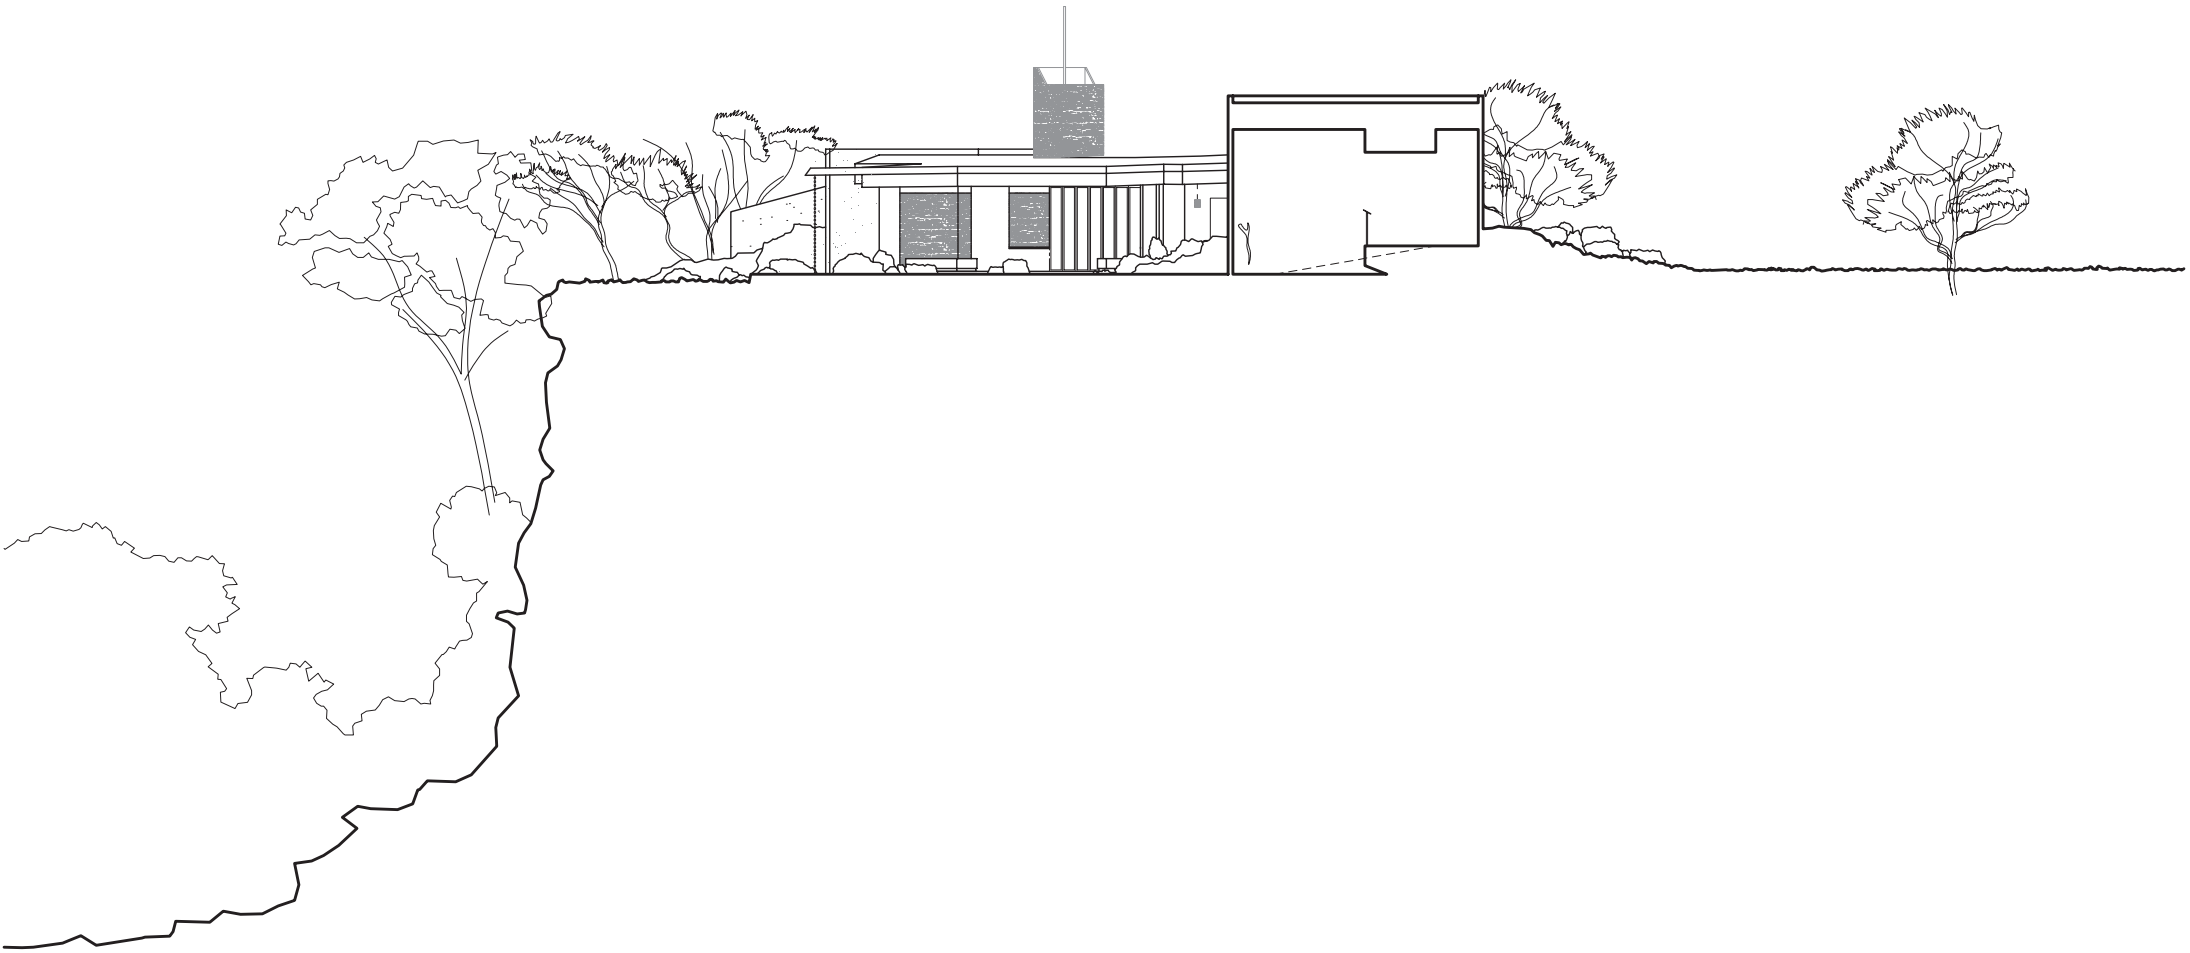

- A FOYER
- B DISPLAY
- C TYPE + PRESENTATION ROOM
- D COVERED TERRACE
- E OPEN TERRACE
- F CAFE
- G ADMINISTRATION
- H AMENITIES
- J JUMP UP EDGE

PLAN

AUSTRALIAN AGE OF DINOSAURS

WEST ELEVATION (JUMP UP)

0 2 4

SECTION

AUSTRALIAN AGE OF DINOSAURS

COX RAYNER ARCHITECTS