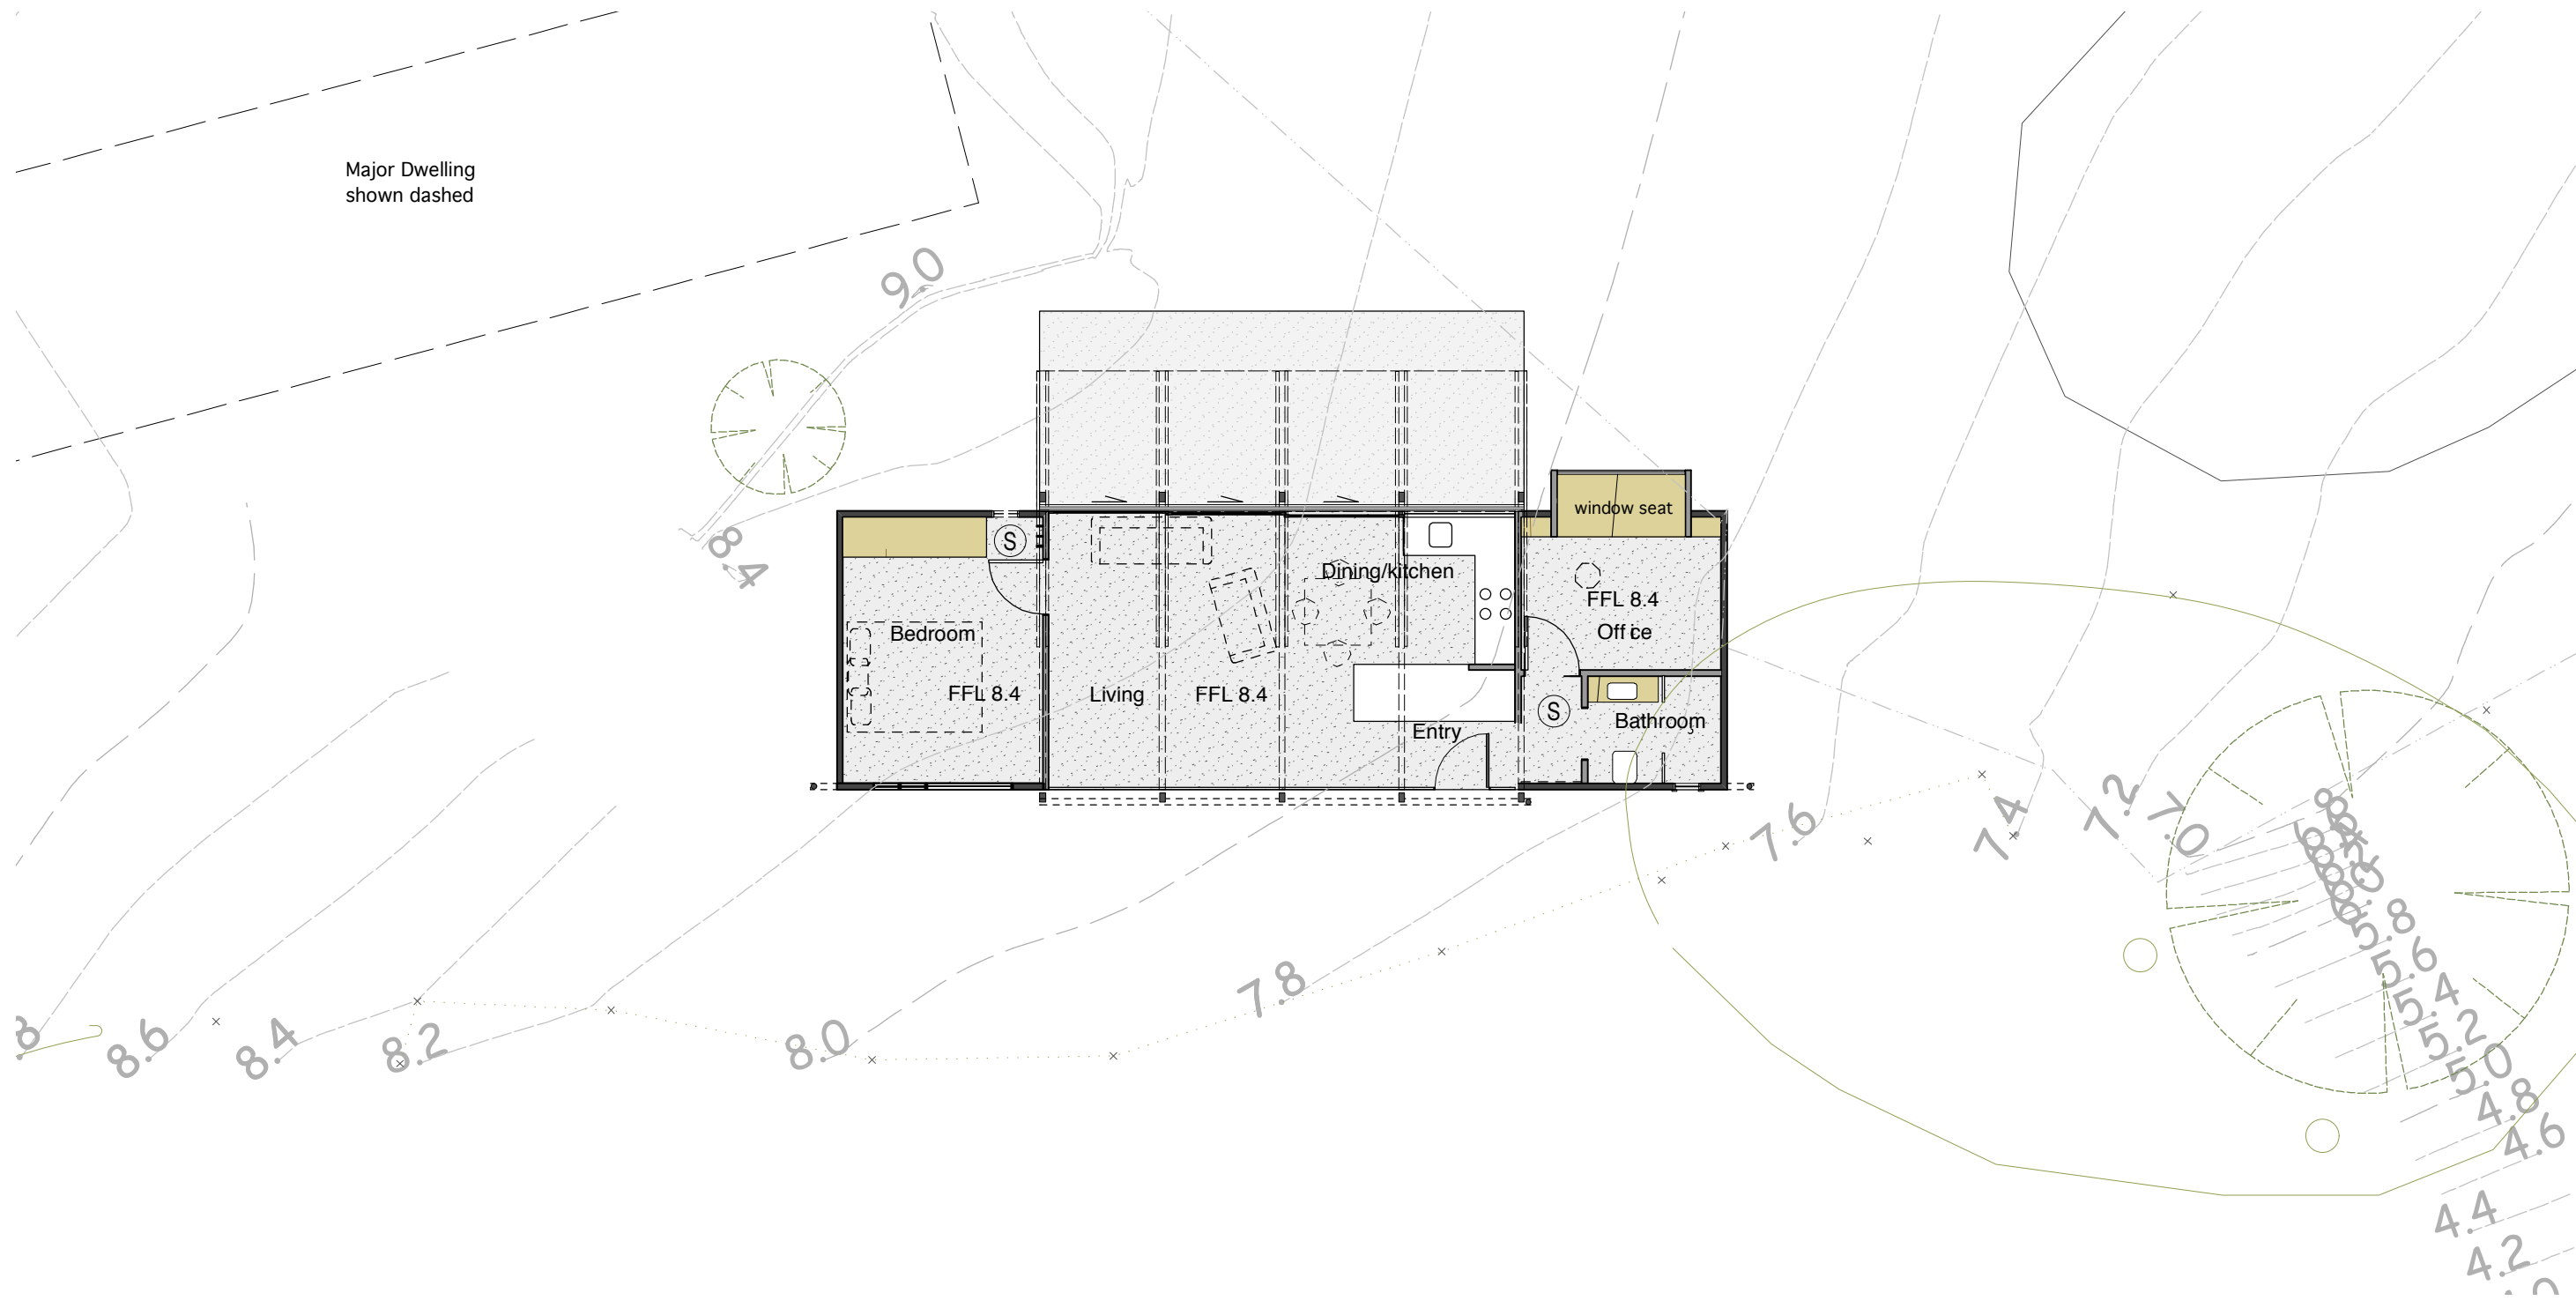

Easterbrook House ...1203
 Easterbrook
 LOT 2 DP 390004 14991m2
 2 Deirdre Place
 Titirangi

Auckland
 13.02.14

PROP. GROUND FLOOR MAJOR100 @ A3

Construction Rev v

Refer to all written dimensions, do not scale off drawings.

Minor Dwelling
 shown dashed

Easterbrook House ...1203
 Easterbrook
 LOT 2 DP 390004 14991m2
 2 Deirdre Place
 Titirangi

Auckland
 13.02.14

PROP. GROUND FLR MINOR 1:100 @ A3

Construction Rev vi

Refer to all written dimensions, do not scale off drawings.