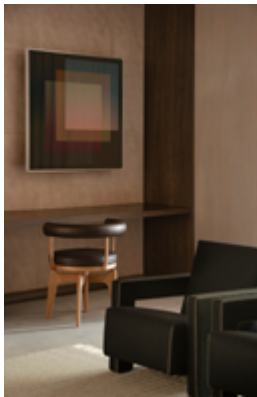

- Sabi sofa by Paola Lenti
- Sunset coffee table by Paolo Lenti
- Shoji lamp by Paola Lenti
- Sampei lamp by Davide Groppi

- Minima table lamp by Viabizzuno
- Pendant lamps designed for the project
- Sculpture by David Rodríguez Caballero

- Kong armchair by JMM

- PH5 pendant lamp by Louis Poulsen
- Eve chair by Cassina
- Xilos table by Maxalto
- Miloe sofa by Cassina
- Sculptures by David Rodríguez Caballero
- Timo carpet by B&B Italia

- Habibi side table by E15
- You and me bed Isola & Angolare by Ivano Readelli
- Sam sofa by Carmenes

- Sabi armchair by Paola Lenti
- Weave swing by Point
- Giro side table by Paola Lenti

- Utrecht armchair by Cassina
- Indochine chair by Cassina

- Anton bench by Molteni&C
- When side table by Molteni&C
- Roy table lamp by Viabizzuno
- Copycat table lamp by Flos
- Ribbon bed by Molteni&C