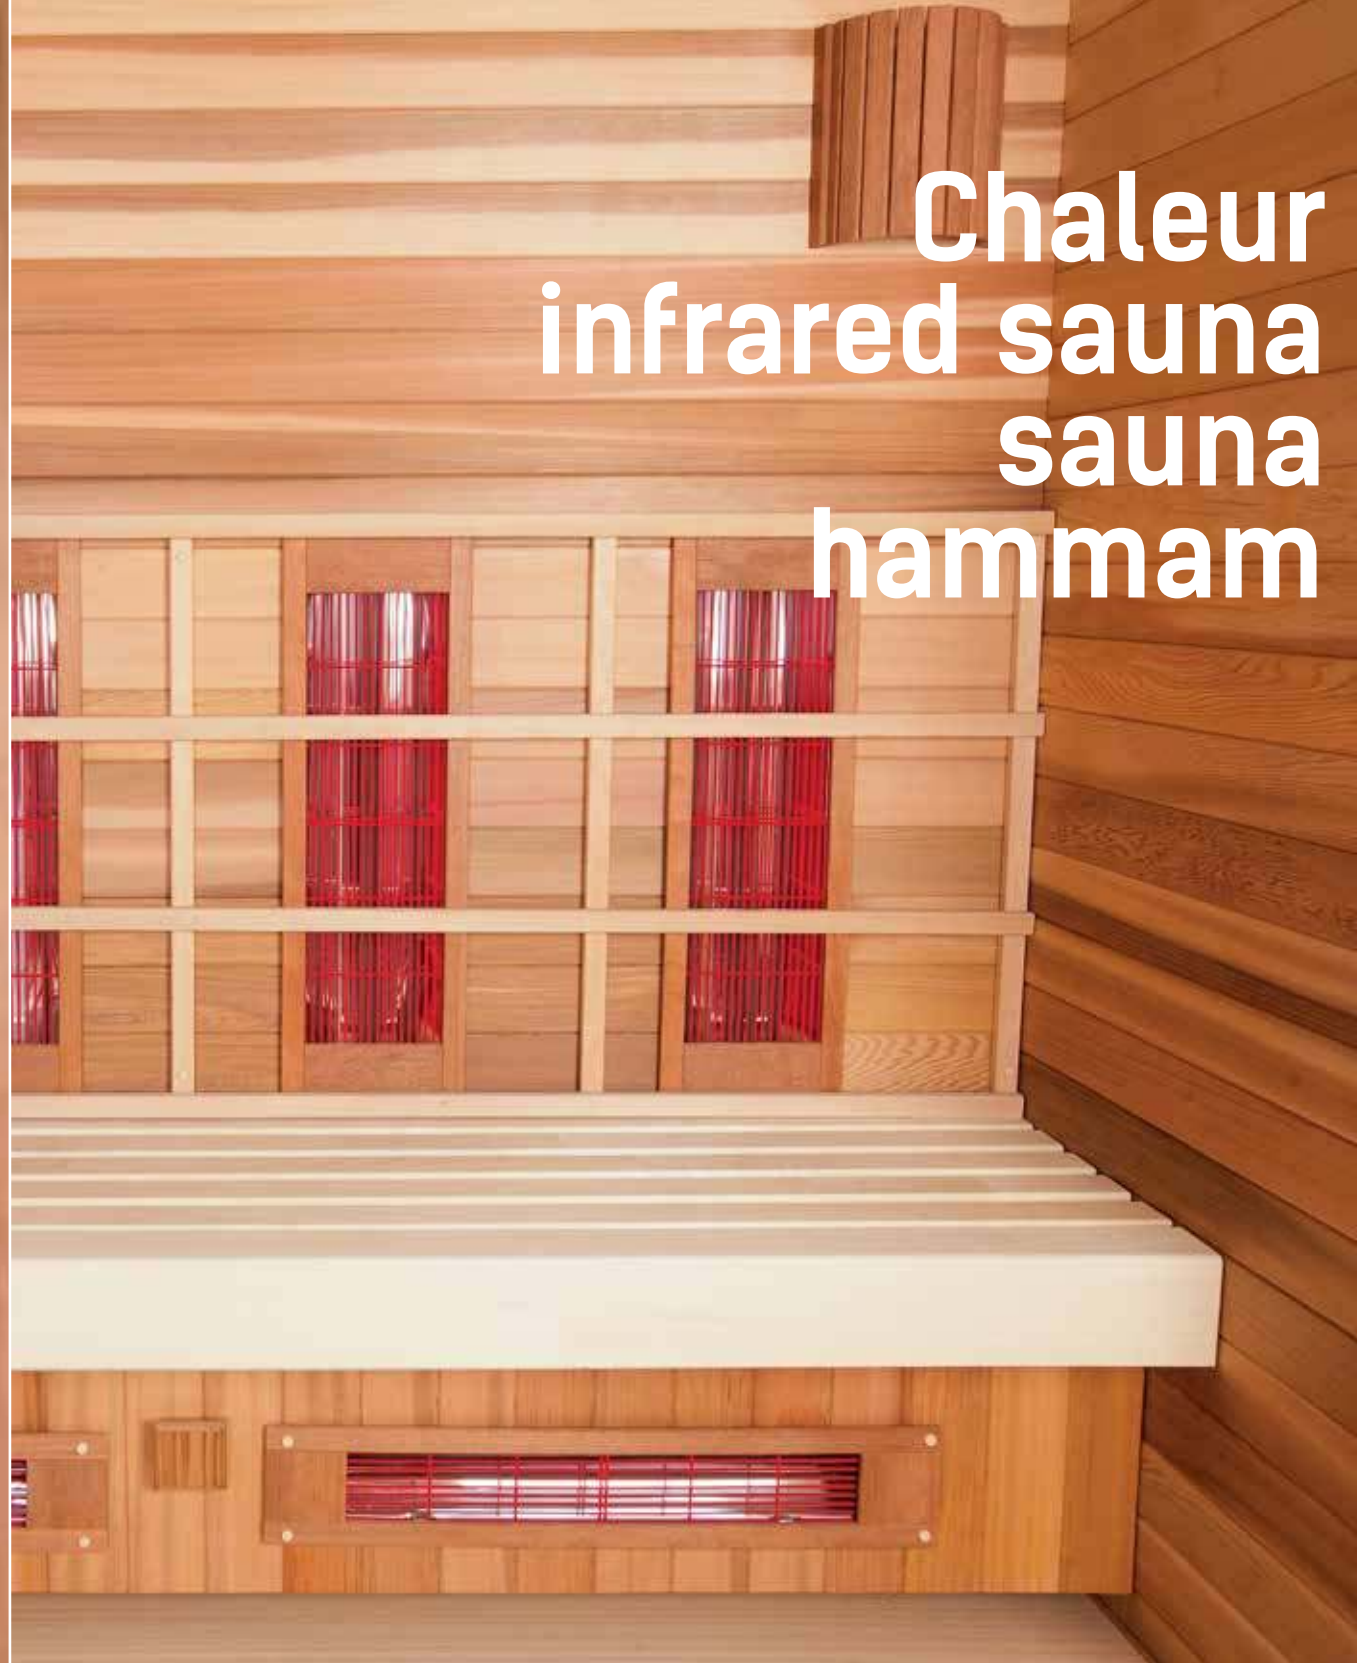

Chaleur infrared sauna sauna hammam