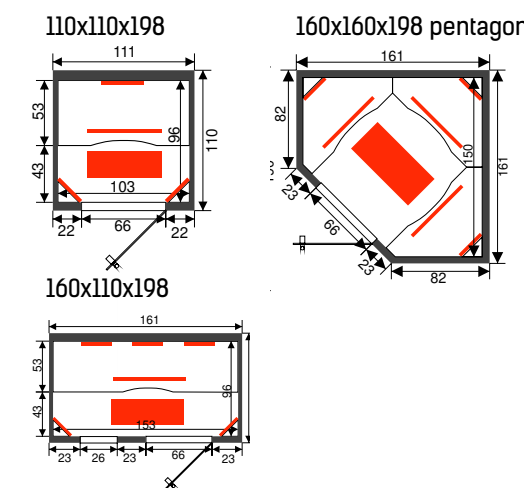

Intens infrared

Features

- Inside: cedar 11 mm
- Outside: MDF in colour by choice with full colour print
- Quartzheaters in high end aluminium casting
- IR Quartz Precision Control
- Led in tube
- iPod connection
- Ergonomic backrest