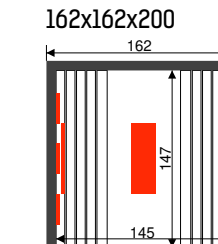

Chaleur infrared

Features

- Inside: Canadian red cedar 11 mm
- Outside: Scandinavian pine 11 mm
- Alpha dimmable control
- Quartz, magnesium or pannel heaters
- Natural stones optionally
- LED light optionally
- Music therapy optionally
- Glazed front optionally