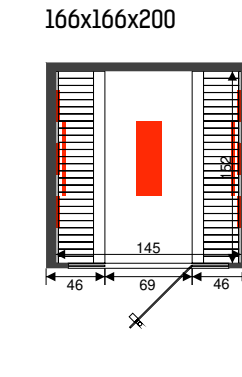

Chaleur de luxe infrared

Features

- Inside: cedar or hemlock 11 mm
- Outside: cedar or hemlock 11 mm
- Alpha dimmable control unit
- Front adjustable heaters
- Seamless front wall in clear safety glass incl. door and hinges
- LED starry sky: 75 startlights 2 mm, 8 startlights 6 mm incl. remote control
- Natural stone strips back wall: choice of 4 different types
- iPod connection and speakers
- Ergonomic backrests