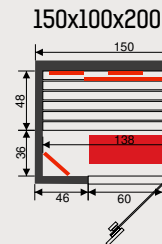

All our apparatuses can be customised. In addition, there is a long options list allowing any sauna, booth or Hammam to be created according to the customer's taste and wishes. The customer can choose from various types of wood: pine, cedar, aspen, hemlock, cambara and over 200 types of veneer. But also a natural stone or salt stone finish. In addition, there are various types of light therapy, music therapy, a wide choice of glass doors, handles, etc. In short, the customer chooses!

Il est également possible de faire adapter tous nos appareils sur mesure. Qui plus est, nous offrons de nombreuses options grâce auxquelles chaque sauna, cabine ou hammam peut être entièrement conçue en fonction des goûts et besoins du client. Le client a le choix entre différentes essences de bois – pin, cèdre, tremble, hemlock, cambara – et plus de 200 sortes de placages. Il peut également opter pour une finition en pierre naturelle ou en cristal de sel. Nous proposons en outre plusieurs variantes de thérapie lumineuse et thérapie musicale, ainsi qu'une large gamme de portes en verre, poignées... Bref, le client a l'embarras du choix!

Infrawave

Features

- Inside: cedar 8 mm
- Outside: cedar 8 mm
- Alpha dimmable control
- Duoheaters
- Floor heating
- Colour therapy LED in wooden frame 25 x 25 incl. remote control
- iPod connection and speakers