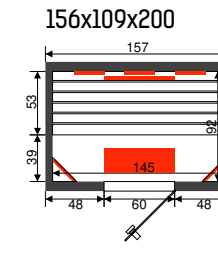

Chaleur infrared

Features

- Inside: Canadian red cedar 11 mm
- Outside: Scandinavian pine 11 mm
- Alpha dimmable control
- Quartz, magnesium or pannel heaters
- Natural stones optionally
- LED light optionally
- Music therapy optionally
- Glazed front optionally