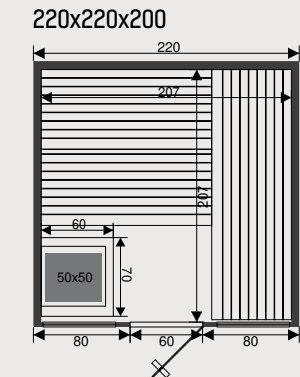

Disclosure sauna

Features

- Inside: cedar 12,5 mm
- Outside: cedar 12,5 mm
- Digital heat resistant control inside sauneroom
- Oven 9 kW
- Oven protection in cedar
- Anti slip floor
- Indirect light
- Headrests, thermometer, saunaset
- Tinted glass