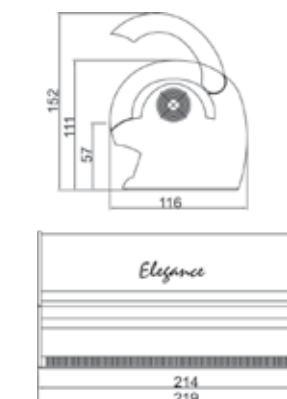

Sunbeds

Sunny Power

- ERS-tubes
- According to 0.3 W/m² legislation
- 12 different RAL-colours possible

Executive

- ERS-tubes
- According to 0.3 W/m² legislation
- Service waggon

Elegance

- ERS-tubes
- According to 0.3 W/m² legislation
- Service waggon