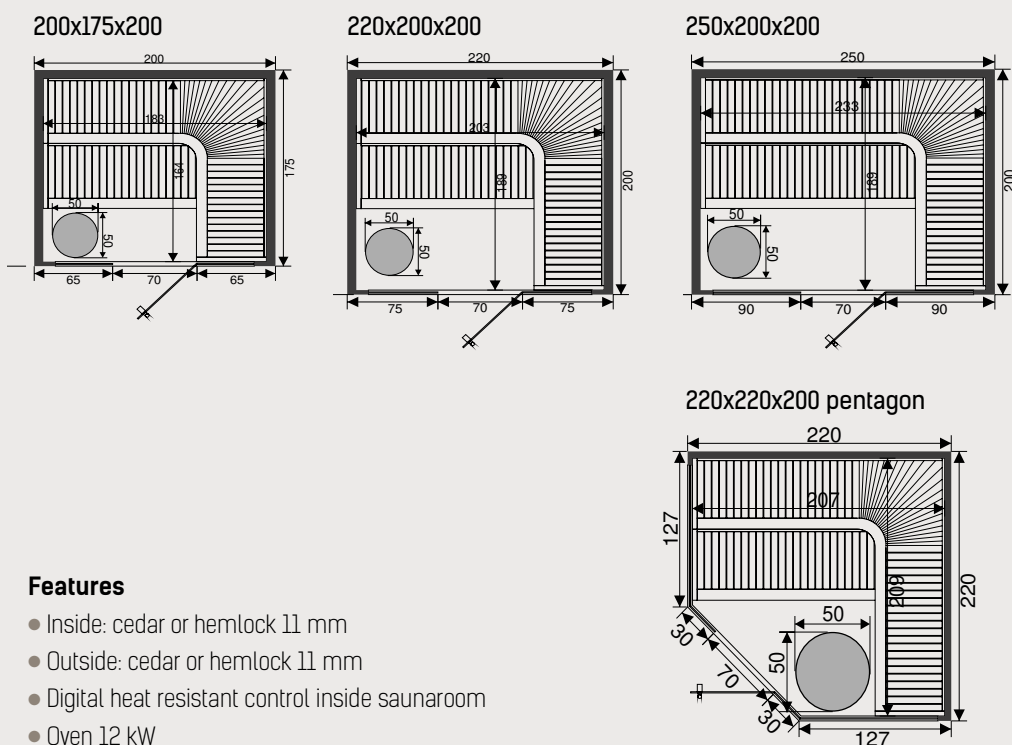

Chaleur de luxe sauna

Features

- Inside: cedar or hemlock 11 mm
- Outside: cedar or hemlock 11 mm
- Digital heat resistant control inside sauneroom
- Oven 12 kW
- Seamless front wall in clear safety glass incl. door and hinges
- LED starry sky: 150 starlights 2 mm, 15 starlights 4 mm, 8 starlights 6 mm incl. remote control
- Natural stone strips back wall: choice of 4 different types
- Speakerset Visatech
- Headrests, thermometer, saunaset