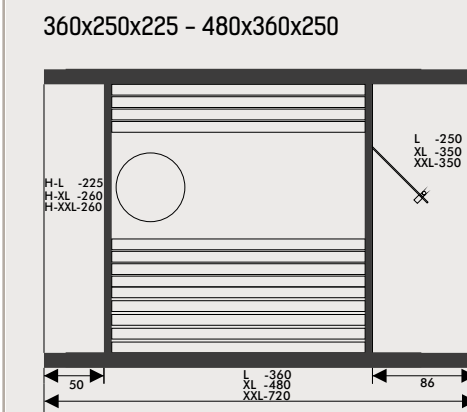

Eclipse & Eclipse XL (outdoor)

Features Eclipse

- Inside: hemlock or cedar incl. benches and headrests 11 mm
- Outside: plaster in any chosen colour on choice (synthetic concrete), other finishing upon request
- Back wall coated with rough salt bricks
- Triple glazed front in aluminium frame
- Wood-burning stove or electric oven
- Colour therapy glass tubes with LED installed behind the backrests and salt stones, incl. remote control