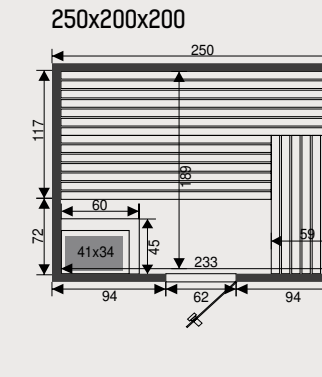

Chaleur sauna

Features

- Inside: Scandinavian pine 11 mm
- Outside: Scandinavian pine 11 mm
- Digital control
- 8 kW sauna oven
- Benches, backrests and oven protection grid in aspen
- Saunalamp
- Headrests, thermometer and saunaset
- Anti slip floor
- Natural stones optionally
- LED light optionally
- Biomat oven optionally
- Infrared heaters optionally