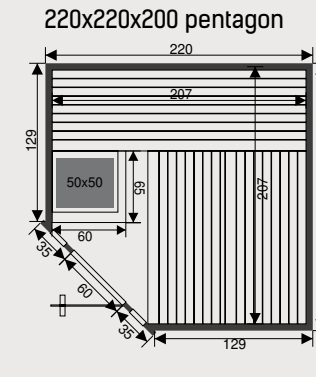

Disclosure sauna

Features

- Inside: cedar 12,5 mm
- Outside: cedar 12,5 mm
- Digital heat resistant control inside sauneroom
- Oven 9 kW
- Oven protection in cedar
- Anti slip floor
- Indirect light
- Headrests, thermometer, saunaset
- Tinted glass