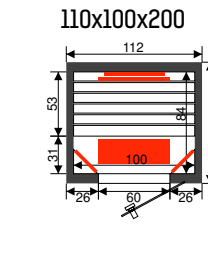

Chaleur infrared

Features

- Inside: Canadian red cedar 11 mm
- Outside: Scandinavian pine 11 mm
- Alpha dimmable control
- Quartz, magnesium or pannel heaters
- Natural stones optionally
- LED light optionally
- Music therapy optionally
- Glazed front optionally