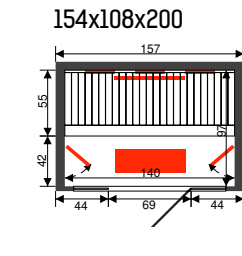

Chaleur de luxe infrared

Features

- Inside: cedar or hemlock 11 mm
- Outside: cedar or hemlock 11 mm
- Alpha dimmable control unit
- Front adjustable heaters
- Seamless front wall in clear safety glass incl. door and hinges
- LED starry sky: 75 startlights 2 mm, 8 startlights 6 mm incl. remote control
- Natural stone strips back wall: choice of 4 different types
- iPod connection and speakers
- Ergonomic backrests