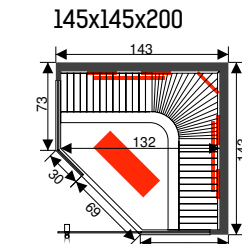

Chaleur de luxe infrared

Features

- Inside: cedar or hemlock 11 mm
- Outside: cedar or hemlock 11 mm
- Alpha dimmable control unit
- Front adjustable heaters
- Seamless front wall in clear safety glass incl. door and hinges
- LED starry sky: 75 startlights 2 mm, 8 startlights 6 mm incl. remote control
- Natural stone strips back wall: choice of 4 different types
- iPod connection and speakers
- Ergonomic backrests