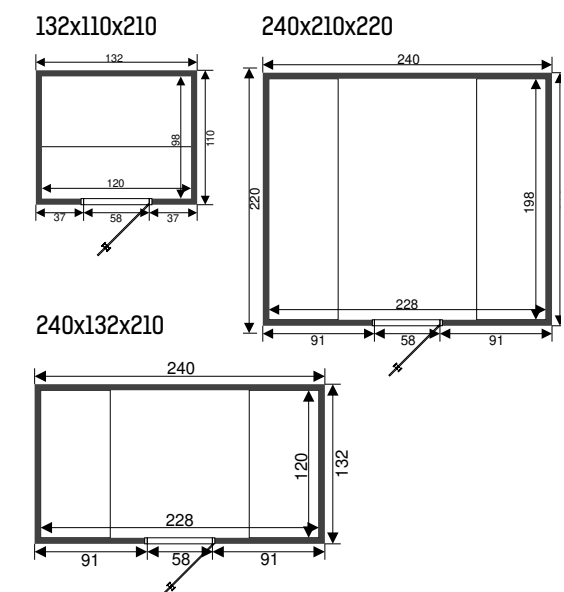

Chaleur hammam

Features

- Curved roof in polystyrene
- Walls and seats in 50 + 10 mm polystyrene hard-foam
- Steam generator incl. digital control and autodrain plastic steamcover
- Lighttherapy with LED illumination
- Door in aluminium frame
- Tiles as desired

Hammam de luxe

Features

- Curved roof in polystyrene
- Walls and seats in 50 + 10 mm polystyrene hard-foam with natural stones
- Steam generator 9 kW incl. digital control and aromapump
- Led starry sky
- Seamless front wall in clear safety glass incl. door and hinges