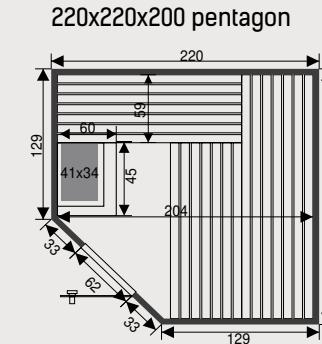

Chaleur sauna

Features

- Inside: Scandinavian pine 11 mm
- Outside: Scandinavian pine 11 mm
- Digital control
- 8 kW sauna oven
- Benches, backrests and oven protection grid in aspen
- Saunalamp
- Headrests, thermometer and saunaset
- Anti slip floor
- Natural stones optionally
- LED light optionally
- Biomat oven optionally
- Infrared heaters optionally