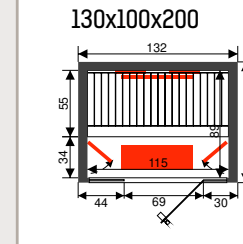

Chaleur de luxe infrared

Features

- Inside: cedar or hemlock 11 mm
- Outside: cedar or hemlock 11 mm
- Alpha dimmable control unit
- Front adjustable heaters
- Seamless front wall in clear safety glass incl. door and hinges
- LED starry sky: 75 startlights 2 mm, 8 startlights 6 mm incl. remote control
- Natural stone strips back wall: choice of 4 different types
- iPod connection and speakers
- Ergonomic backrests