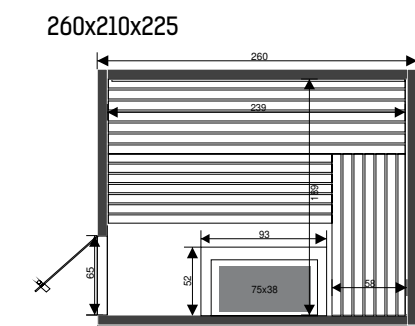

Esthetique (outdoor)

Features

- Inside: hemlock 11 mm
- Outside: untreated cedar 15 mm
- Digital heat resistant control inside sauneroom
- Sauna oven 15 kW
- Wooden door, extra insulated walls and roof
- Colour therapy: LED in tubes behind the back supports
- EPDM foil on the roof
- Benches, backrests and oven protection grid in hemlock
- Saunalamp
- Headrests, thermometer and saunaset
- Anti slip floor
- Natural stones optionally
- Biomat oven optionally