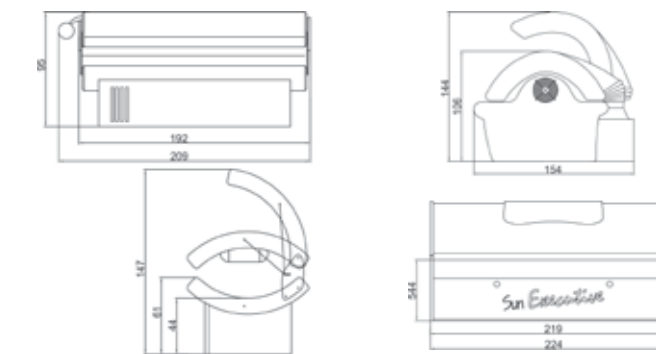

Sunbeds

Sunny Power

- ERS-tubes
- According to 0.3 W/m² legislation
- 12 different RAL-colours possible

Executive

- ERS-tubes
- According to 0.3 W/m² legislation
- Service waggon