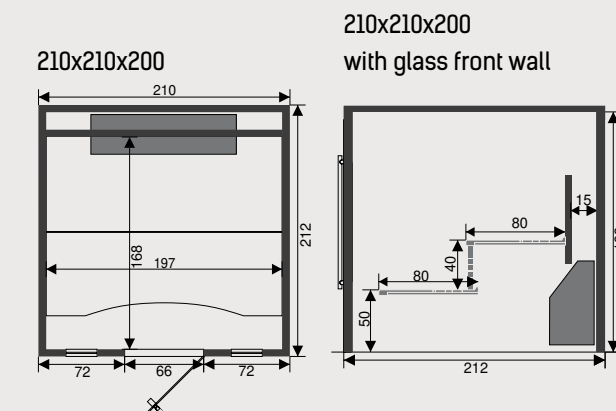

Intens sauna

Features

- Inside: cedar 11 mm
- Outside: MDF in colour by choice with full colour print
- digital heat resistant control inside sauneroom
- 12 kW oven under the bench
- extra wide ergonomic benches in ayous
- LED lights behind backrests
- Glass front optionally
- Salt stones optionally

Esthetique (outdoor)