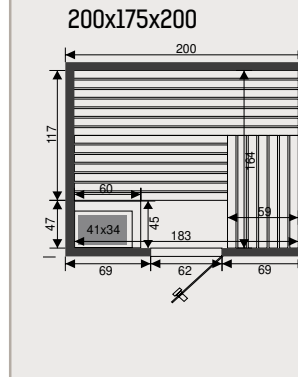

Chaleur sauna

Features

- Inside: Scandinavian pine 11 mm
- Outside: Scandinavian pine 11 mm
- Digital control
- 8 kW sauna oven
- Benches, backrests and oven protection grid in aspen
- Saunalamp
- Headrests, thermometer and saunaset
- Anti slip floor
- Natural stones optionally
- LED light optionally
- Biomat oven optionally
- Infrared heaters optionally