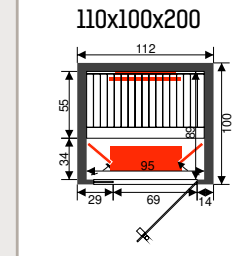

Chaleur de luxe infrared

Features

- Inside: cedar or hemlock 11 mm
- Outside: cedar or hemlock 11 mm
- Alpha dimmable control unit
- Front adjustable heaters
- Seamless front wall in clear safety glass incl. door and hinges
- LED starry sky: 75 startlights 2 mm, 8 startlights 6 mm incl. remote control
- Natural stone strips back wall: choice of 4 different types
- iPod connection and speakers
- Ergonomic backrests