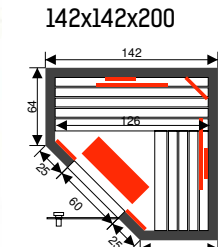

Chaleur infrared

Features

- Inside: Canadian red cedar 11 mm
- Outside: Scandinavian pine 11 mm
- Alpha dimmable control
- Quartz, magnesium or pannel heaters
- Natural stones optionally
- LED light optionally
- Music therapy optionally
- Glazed front optionally