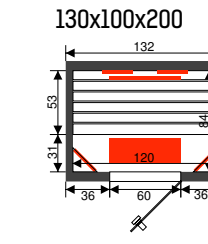

Chaleur infrared

Features

- Inside: Canadian red cedar 11 mm
- Outside: Scandinavian pine 11 mm
- Alpha dimmable control
- Quartz, magnesium or pannel heaters
- Natural stones optionally
- LED light optionally
- Music therapy optionally
- Glazed front optionally