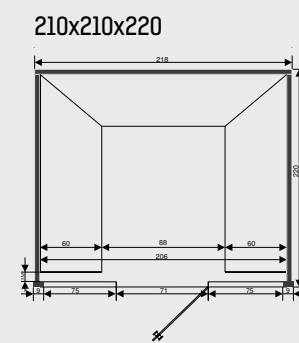

Hammam de luxe

Features

- Curved roof in polystyrene
- Walls and seats in 50 + 10 mm polystyrene hard-foam with natural stones
- Steam generator 9 kW incl. digital control and aromapump
- Led starry sky
- Seamless front wall in clear safety glass incl. door and hinges