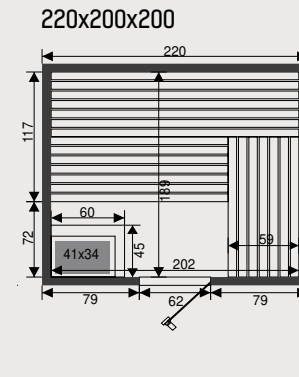

Chaleur sauna

Features

- Inside: Scandinavian pine 11 mm
- Outside: Scandinavian pine 11 mm
- Digital control
- 8 kW sauna oven
- Benches, backrests and oven protection grid in aspen
- Saunalamp
- Headrests, thermometer and saunaset
- Anti slip floor
- Natural stones optionally
- LED light optionally
- Biomat oven optionally
- Infrared heaters optionally