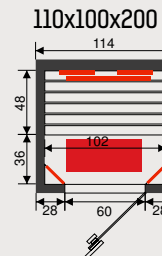

All our apparatuses can be customised. In addition, there is a long options list allowing any sauna, booth or Hammam to be created according to the customer's taste and wishes. The customer can choose from various types of wood: pine, cedar, aspen, hemlock, cambara and over 200 types of veneer. But also a natural stone or salt stone finish. In addition, there are various types of light therapy, music therapy, a wide choice of glass doors, handles, etc. In short, the customer chooses!

Il est également possible de faire adapter tous nos appareils sur mesure. Qui plus est, nous offrons de nombreuses options grâce auxquelles chaque sauna, cabine ou hammam peut être entièrement conçue en fonction des goûts et besoins du client. Le client a le choix entre différentes essences de bois – pin, cèdre, tremble, hemlock, cambara – et plus de 200 sortes de placages. Il peut également opter pour une finition en pierre naturelle ou en cristal de sel. Nous proposons en outre plusieurs variantes de thérapie lumineuse et thérapie musicale, ainsi qu'une large gamme de portes en verre, poignées... Bref, le client a l'embarras du choix!

Infrawave

Features

- Inside: cedar 8 mm
- Outside: cedar 8 mm
- Alpha dimmable control
- Duoheaters
- Floor heating
- Colour therapy LED in wooden frame 25 x 25 incl. remote control
- iPod connection and speakers