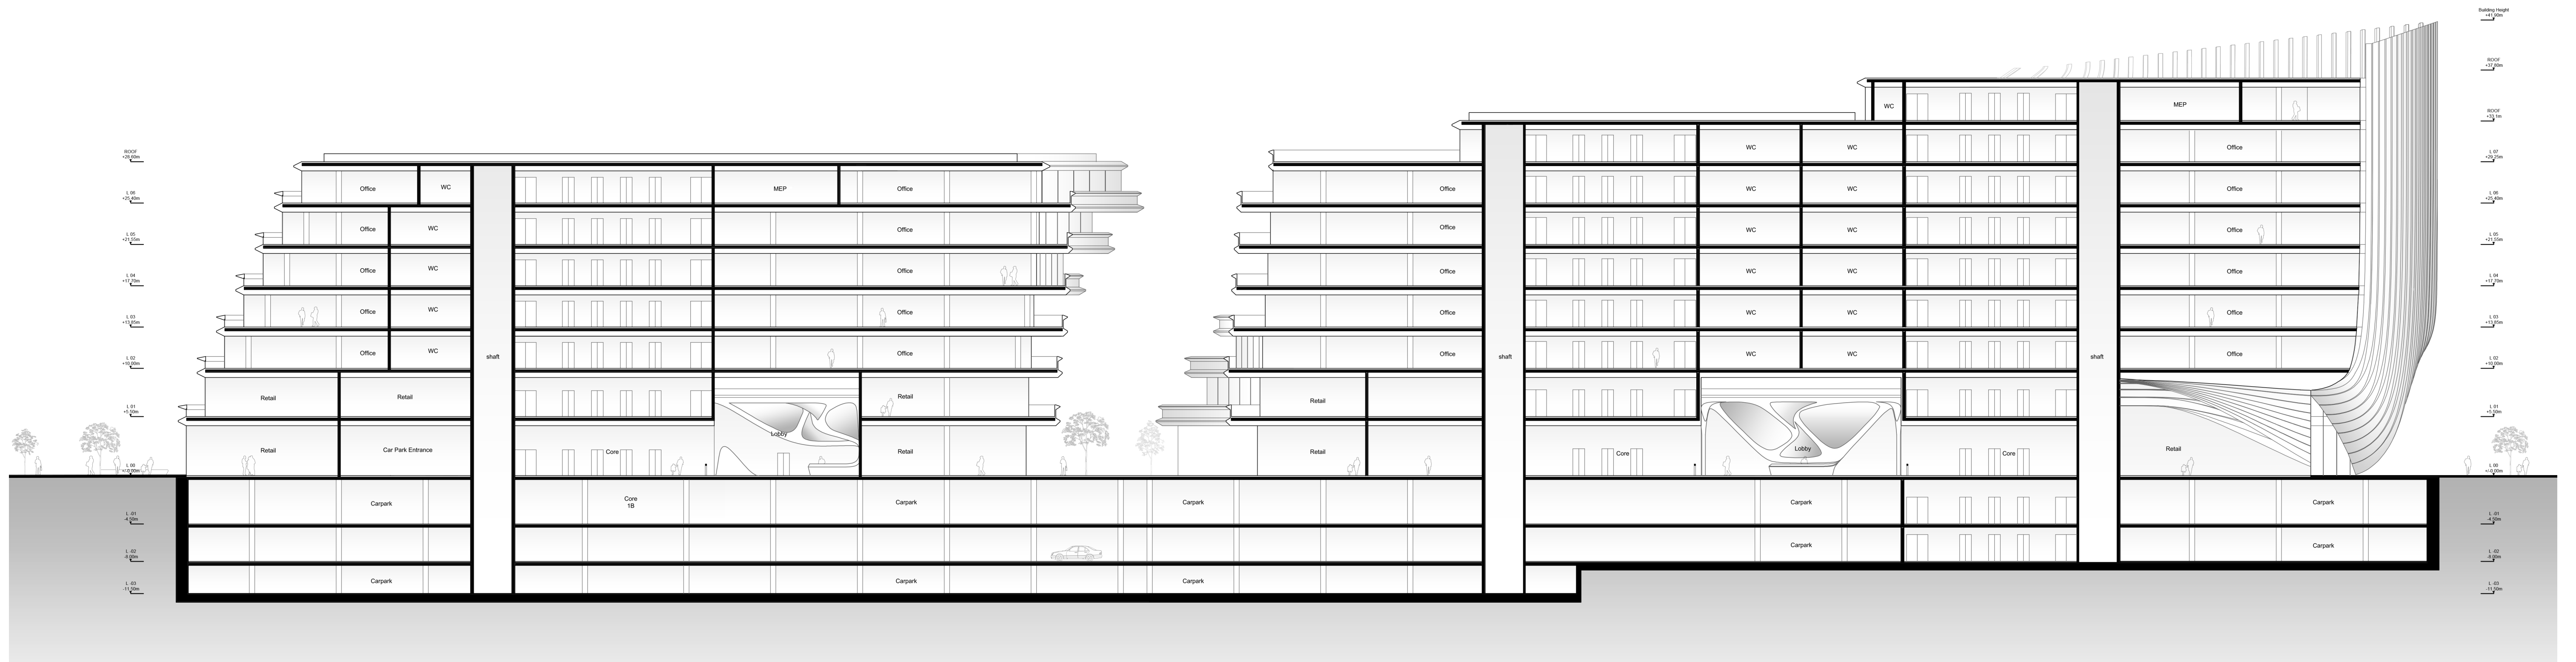

1 SHORT SECTION
Scale: 1/300

2 LONG SECTION
Scale: 1/300

Masaryčka Building
Zaha Hadid Architects