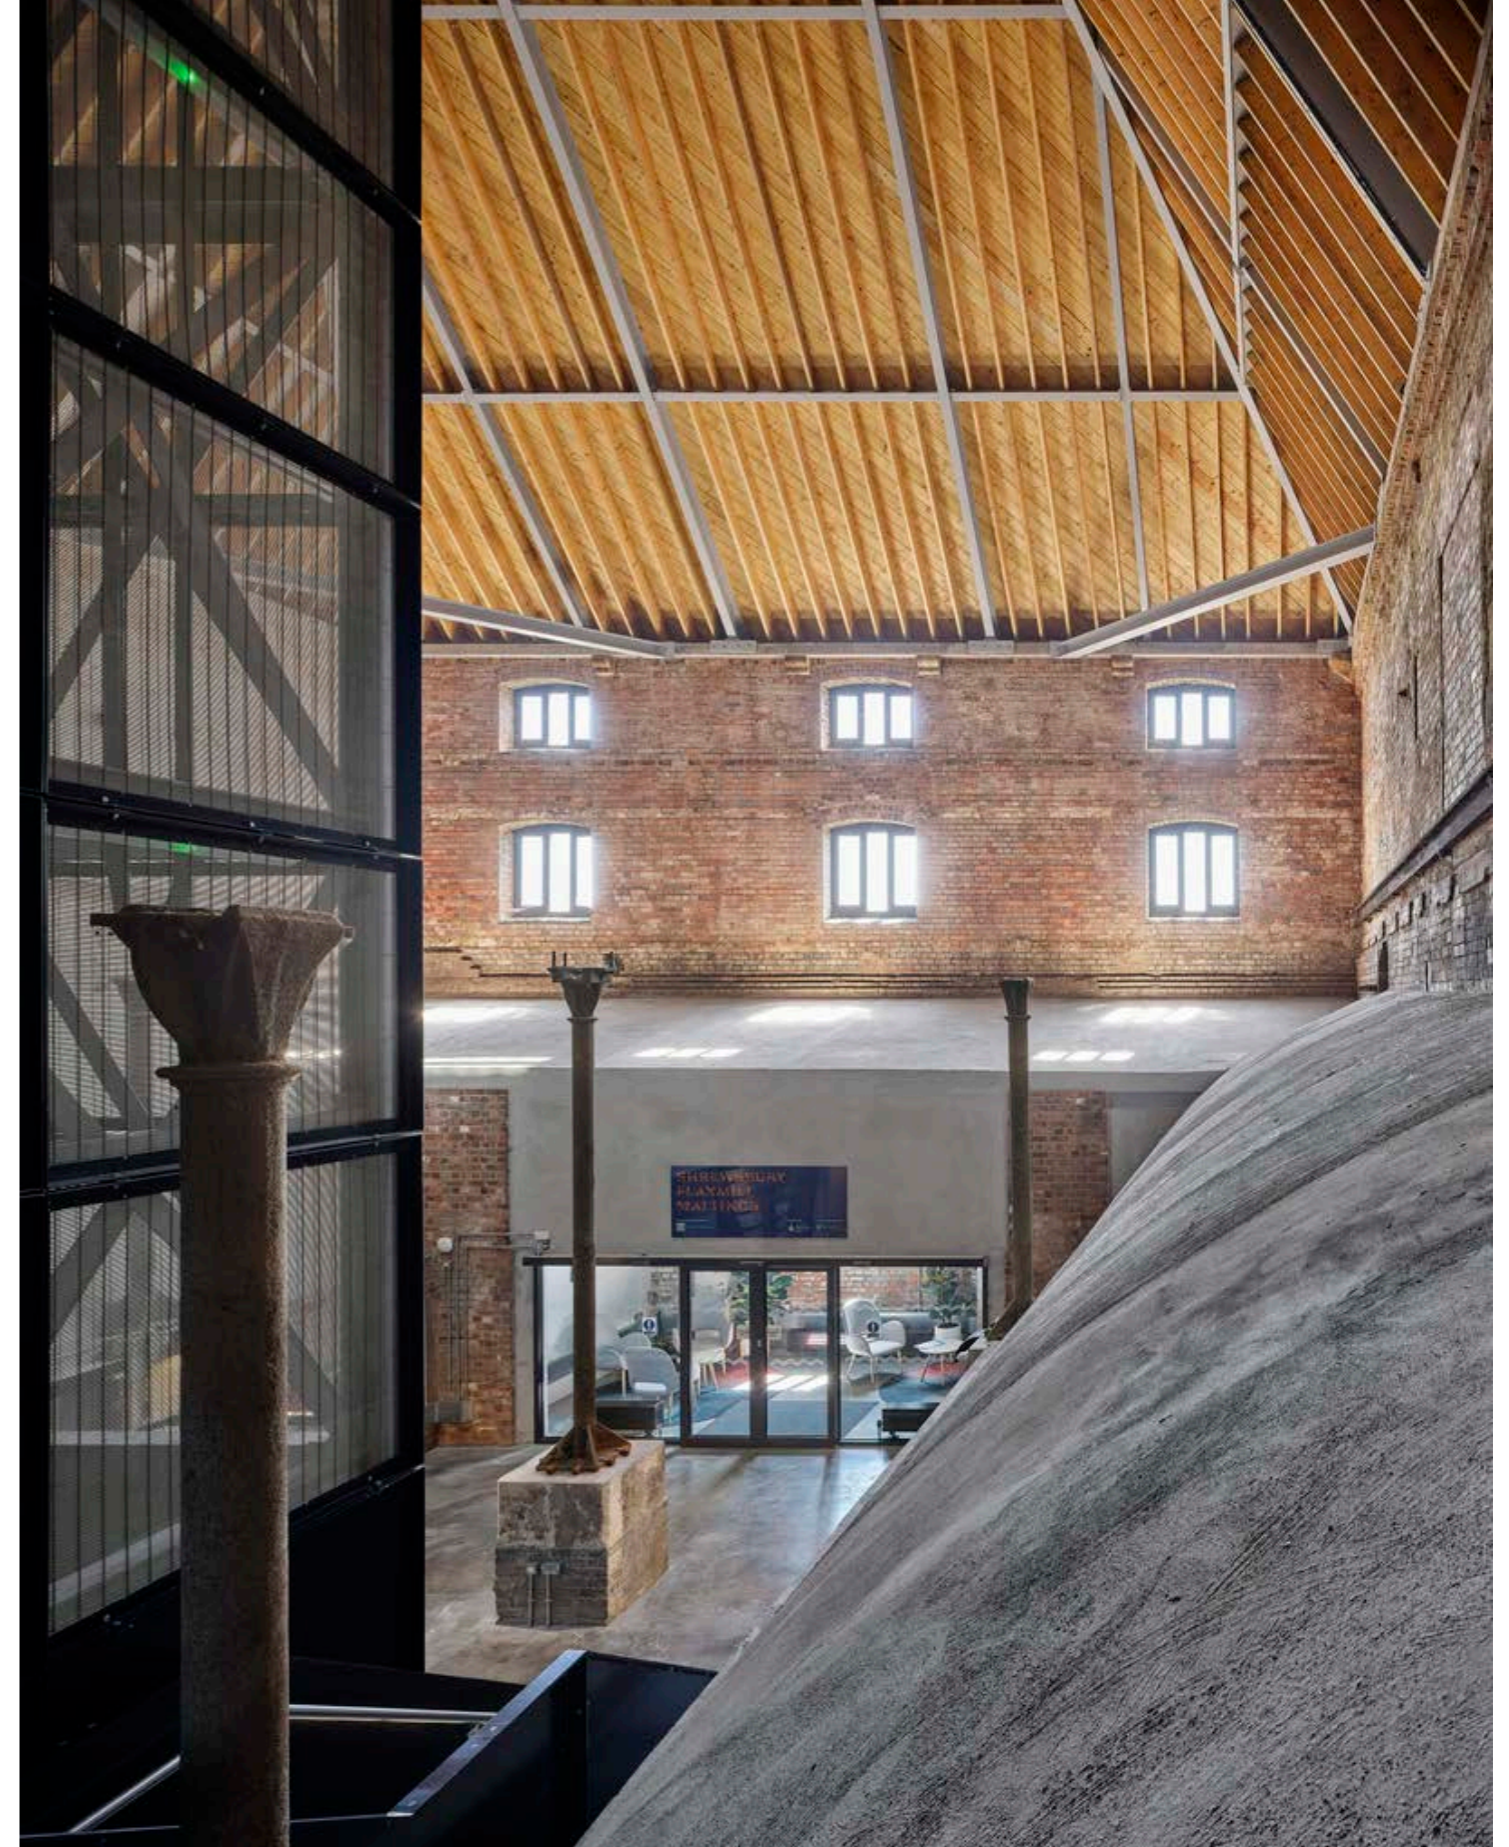

Malt Kiln Ground Floor late 1980's

After

North Engine House Ground Floor AV Interpretation 2023

Shrewsbury Flaxmill Maltings

Before and after images

Before

Malt Kiln Railway Arch late 1980's

After

Malt Kiln Workspace Entrance 2023

Shrewsbury Flaxmill Maltings

Before and after images

Before

Malt Kiln late 1980's

After

Malt Kiln First Floor Workspace Reception and Lift Core 2023

Shrewsbury Flaxmill Maltings

Before and after images

Before

Main Mill First Floor late 1980's

After

Main Mill First Floor Naturally Lit & Ventilated Workspace 2023

Shrewsbury Flaxmill Maltings

Before and after images

Before

Restored Hoist Tower for Volunteer led 'Tower Tours' 2023

Shrewsbury Flaxmill Maltings

Before and after images

Before

Coronet installed for Queen Victoria's Diamond Jubilee 1897

After

Restored Coronet and Viewing Platform for 'Tower Tours' 2023