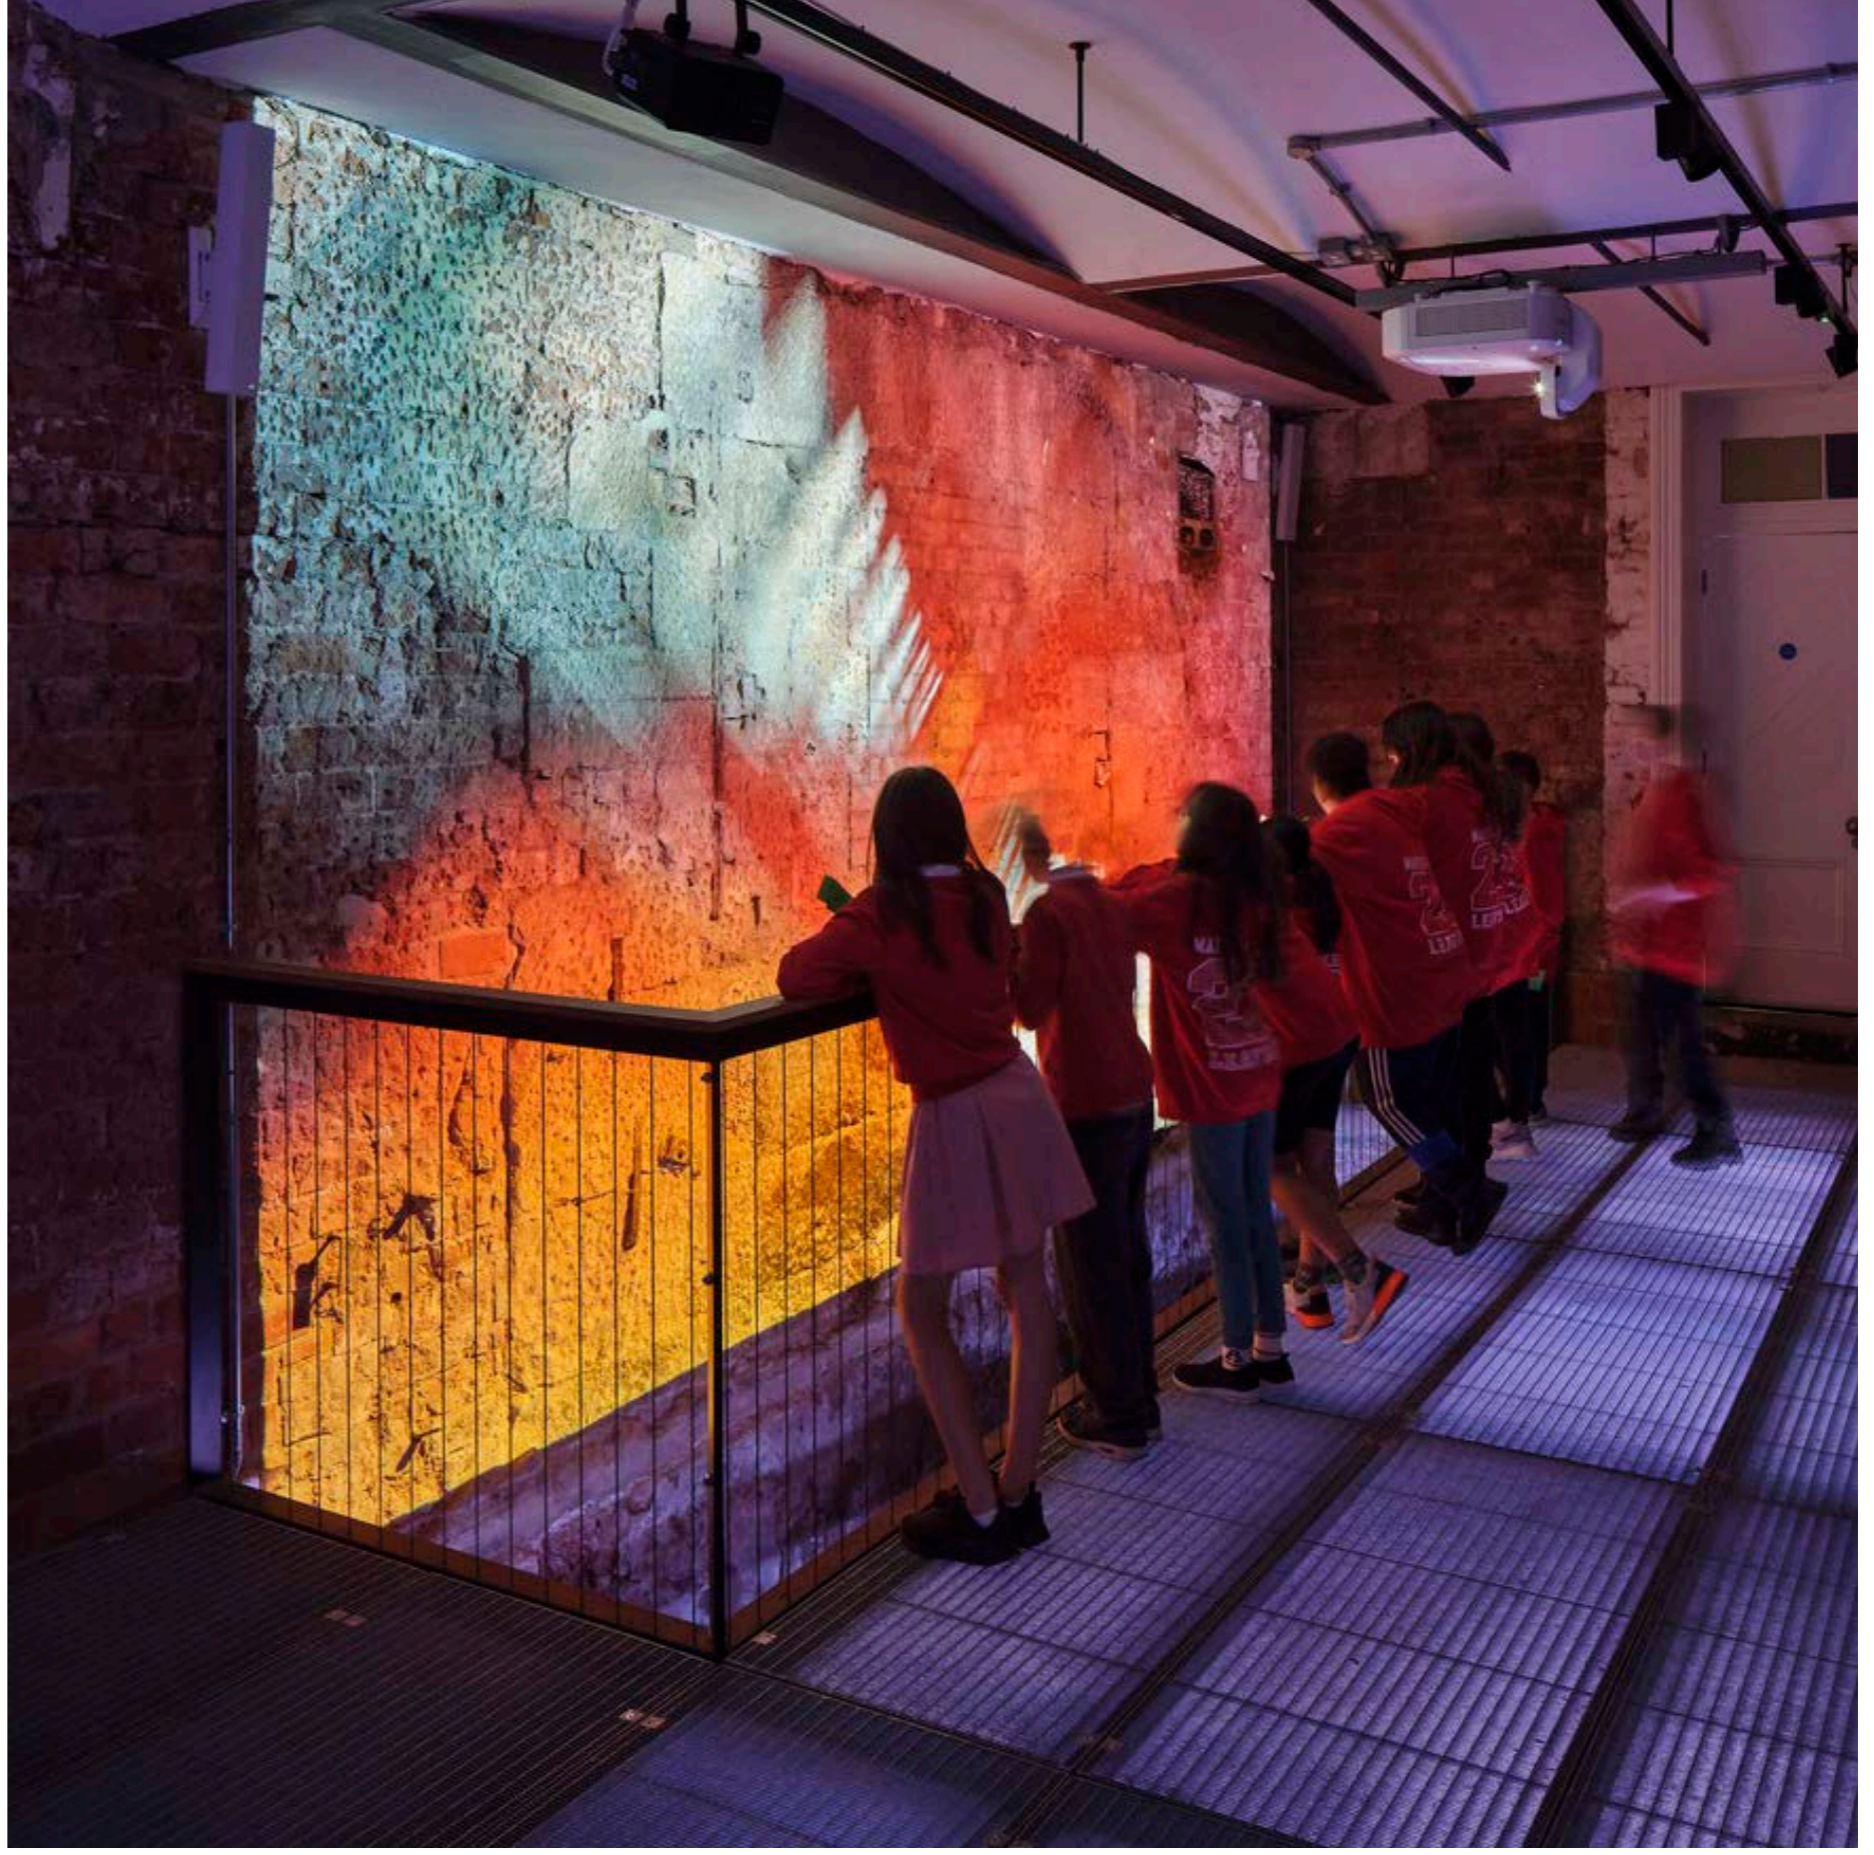

Before and after images

Before

Main Mill Ground Floor late 1980's

After

Main Mill Ground Floor Interpretation by Mather & Co 2023

Shrewsbury Flaxmill Maltings

Before and after images

Before

Malt Kiln Ground Floor late 1980's

After

North Engine House Ground Floor AV Interpretation 2023

Shrewsbury Flaxmill Maltings

Before and after images

Before

Malt Kiln Railway Arch late 1980's

After

Malt Kiln Workspace Entrance 2023

Shrewsbury Flaxmill Maltings

Before and after images

Before

Malt Kiln late 1980's

After

Malt Kiln First Floor Workspace Reception and Lift Core 2023

Shrewsbury Flaxmill Maltings

Restored Hoist Tower for Volunteer led 'Tower Tours' 2023

Shrewsbury Flaxmill Maltings

Before and after images

Before

Coronet installed for Queen Victoria's Diamond Jubilee 1897

After

Restored Coronet and Viewing Platform for 'Tower Tours' 2023