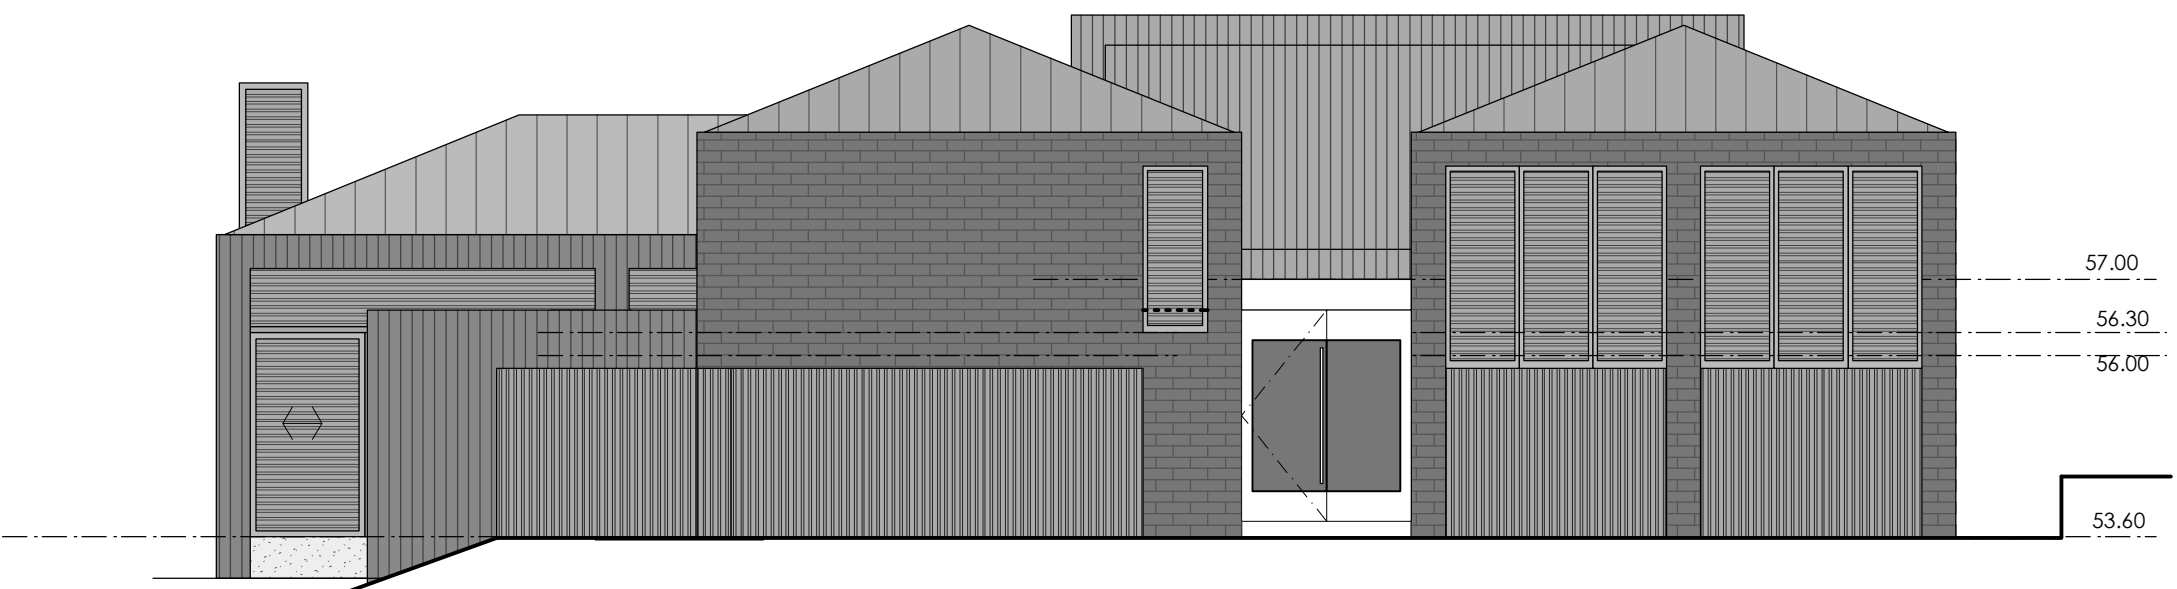

east elevation

godden crescent south elevation

-  SPLIT FACE BASALT OF RANDOM LENGTH & WIDTH
-  BAND SAWN SHIPLAP CEDAR WEATHER BOARDS STAINED BLACK
-  TROUGH STYLE STEEL ROOF POWDER COATED SELECTED COLOUR