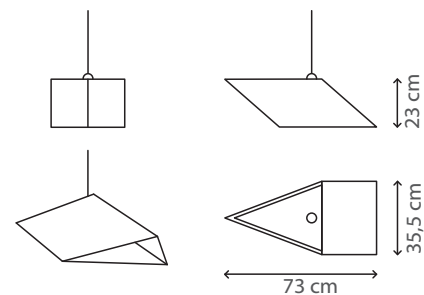

CODOLAGNI

Vé wood lamp
.....
warm edges...

CONCEPTION

The shape of the lamp is very similar to wedge that aims to blend with the surrounding world. Its linkage at the centre of gravity allows it to "float" properly despite the fact that the sculpture is not symmetrical. Thanks to its multi-view it offers the possibility to create sculpture compositions by using several pieces of the lamp.

Technical specification: 230V, Max 25 Wat

Fixing: ask for professional help to connect the lamp to the electronic network

The product can only be fitted with compact bulb.

PACKAGING

75x43x25cm

Package content: 1lamp shade, 1 hanger assembly kits, textile cord cable, 1 x 23W E27 compact bulb.

The product made of solid wood therefore it can show some slight deformation as the humidity changes.

DIMENSION

73x35,5x23cm

..... THANK YOU FOR VISITING

CODOLAGNI

CODOLAGNI
DESIGN
STUDIO

CONTACT

Codolagni Design Studio
furniture & accessories
Győr, Hungary
+36 30 222 1225
kg@codolagni.com