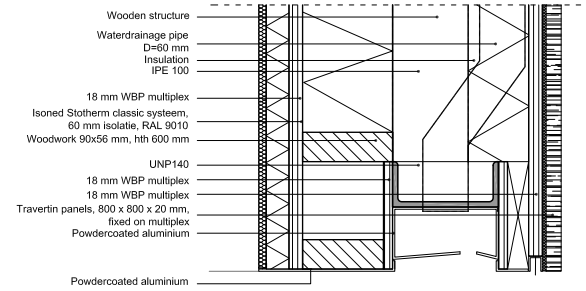

Detail: kitchen facade / waterfall gutter

Waterfall

Gutter

Navigator