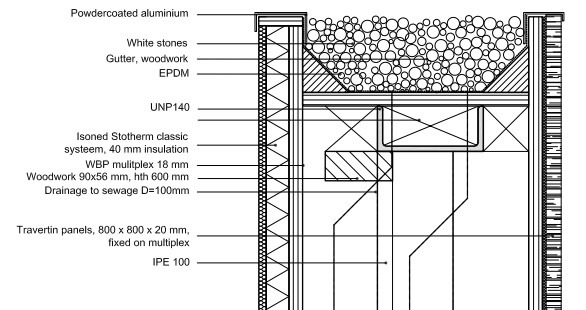

Detail: kitchen facade / waterfall gutter

Waterfall

Gutter

Navigator