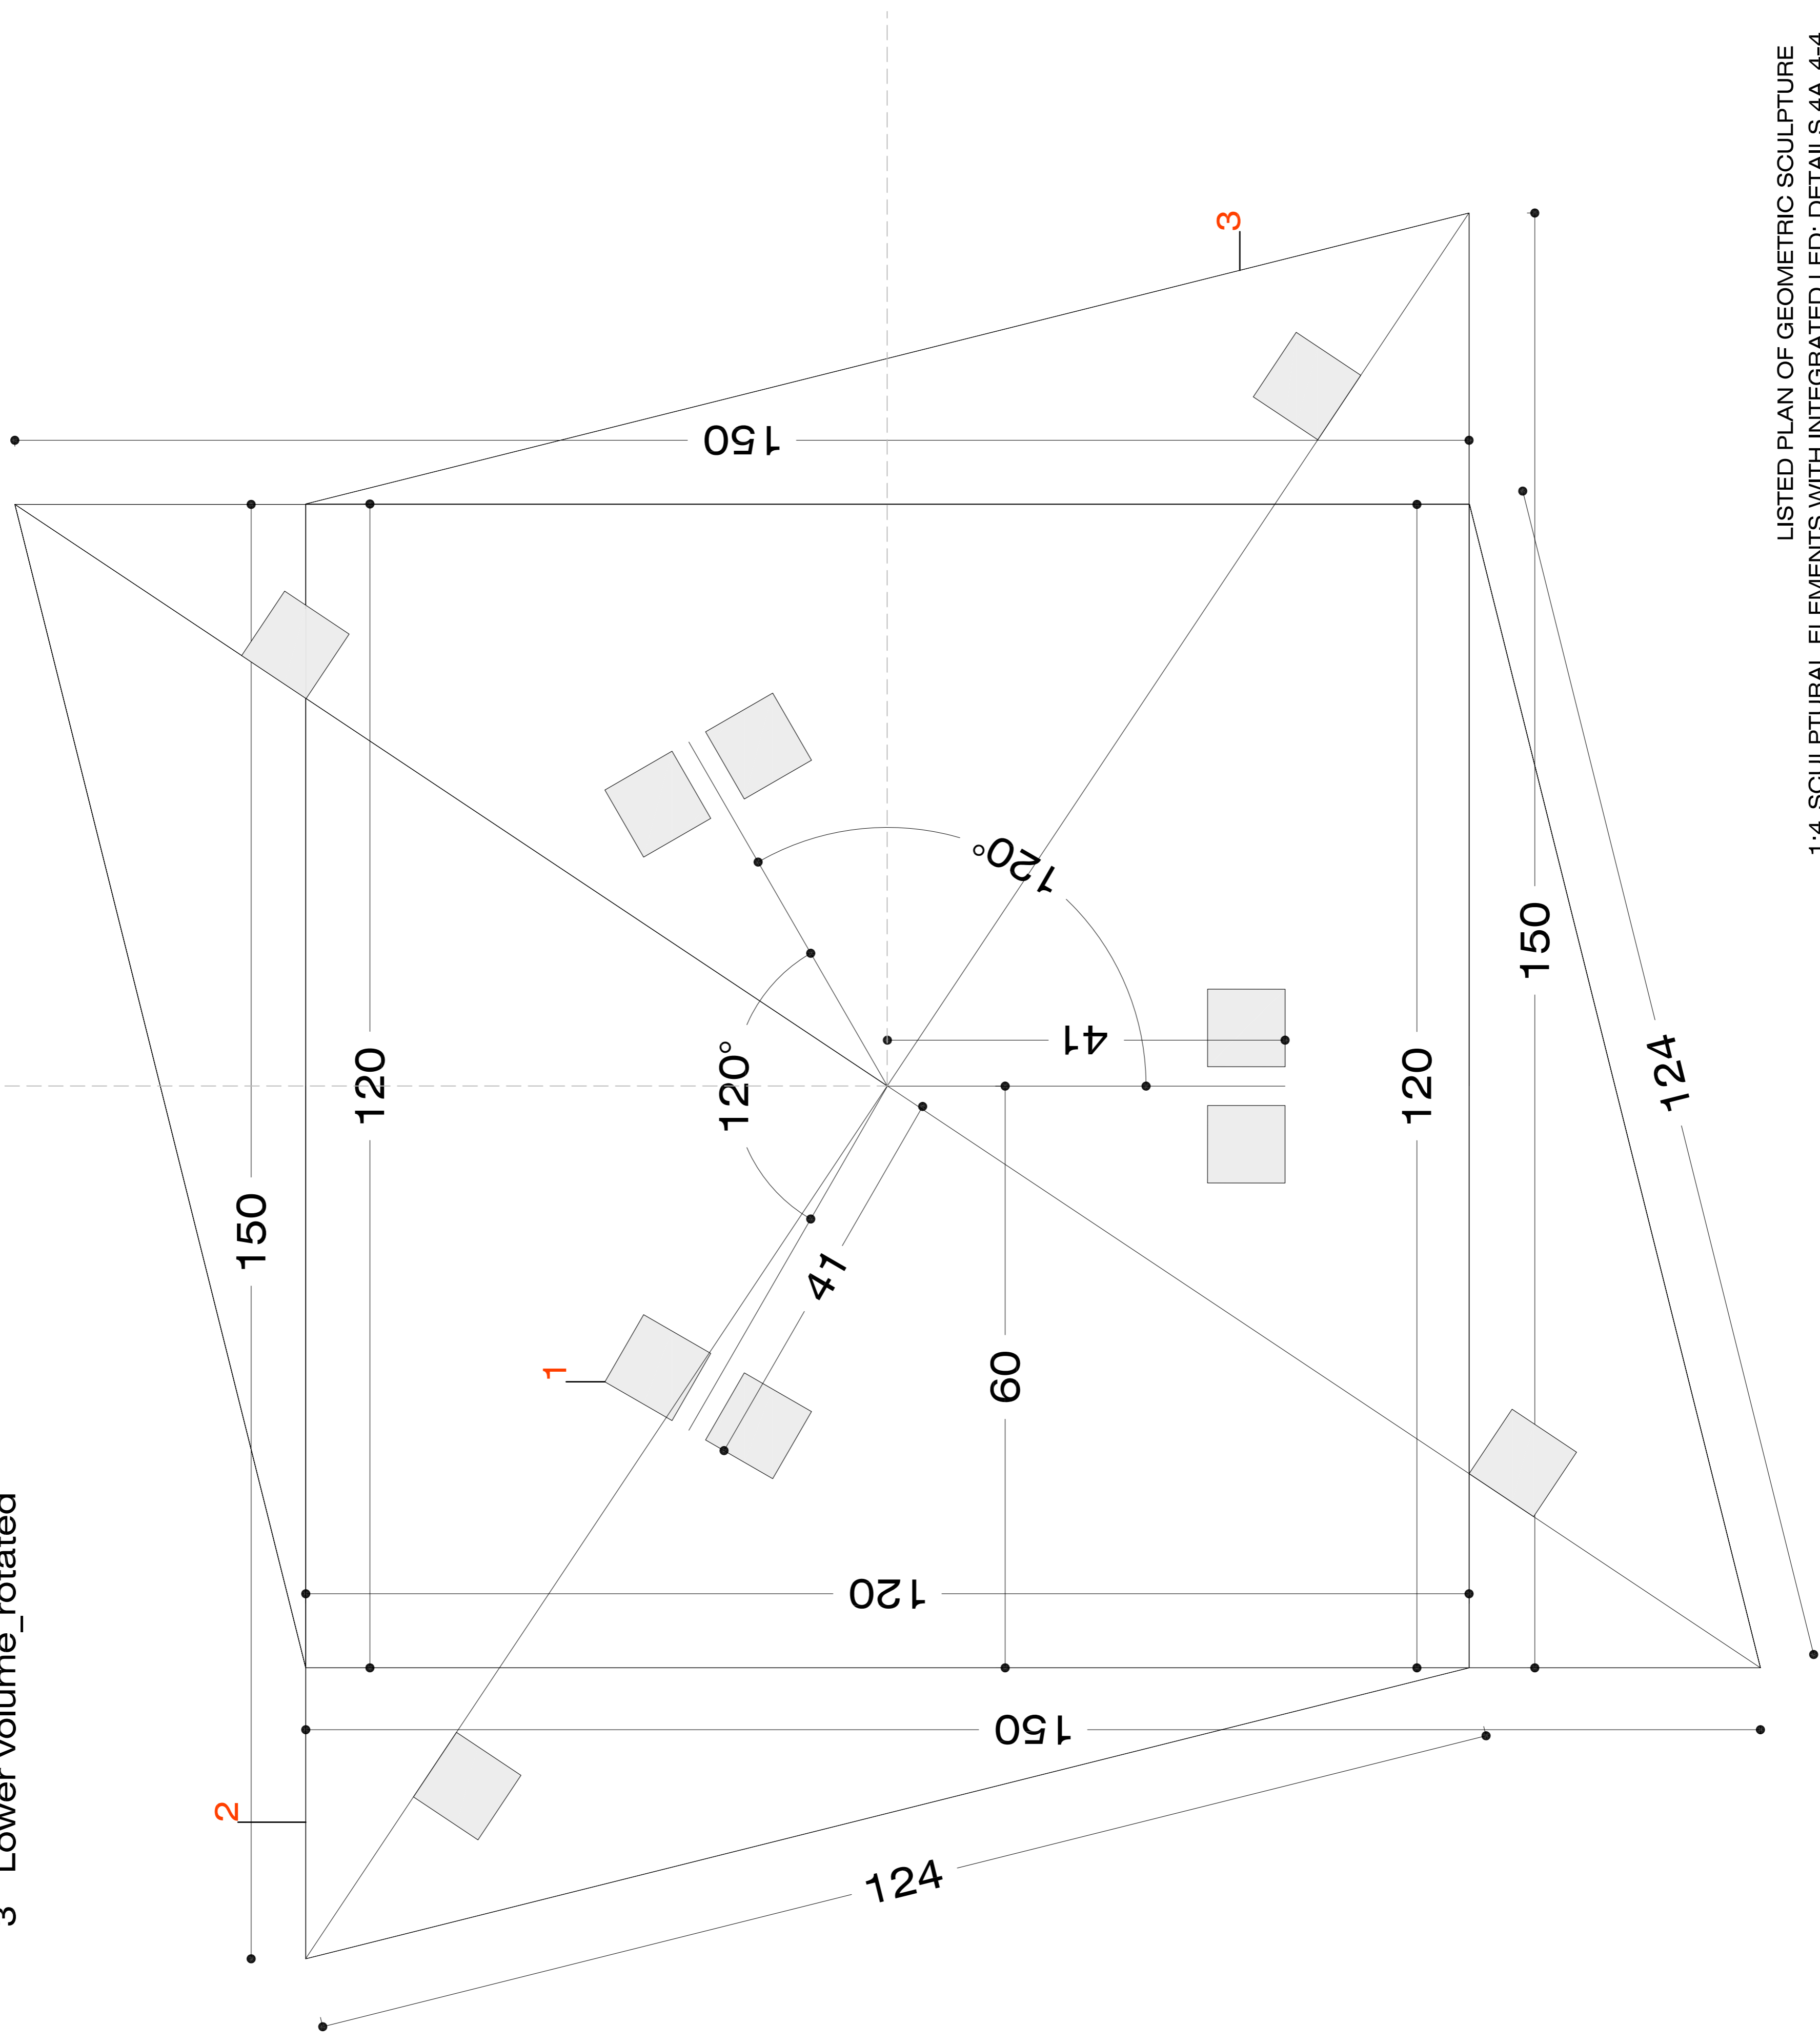

VIEWS OF THE ARCHITECTURAL VOLUME

- 1 Spotlight built-in gypsum_Integrated Led
- 2 Upper volume_fastening ceiling with leak
- 3 Lower volume_rotated

LISTED PLAN OF GEOMETRIC SCULPTURE
 1:4. SCULPTURAL ELEMENTS WITH INTEGRATED LED: DETAILS 4A_4-4
 MATERIALS:
 PLASTERBOARD SLABS AND ACCESSORIES