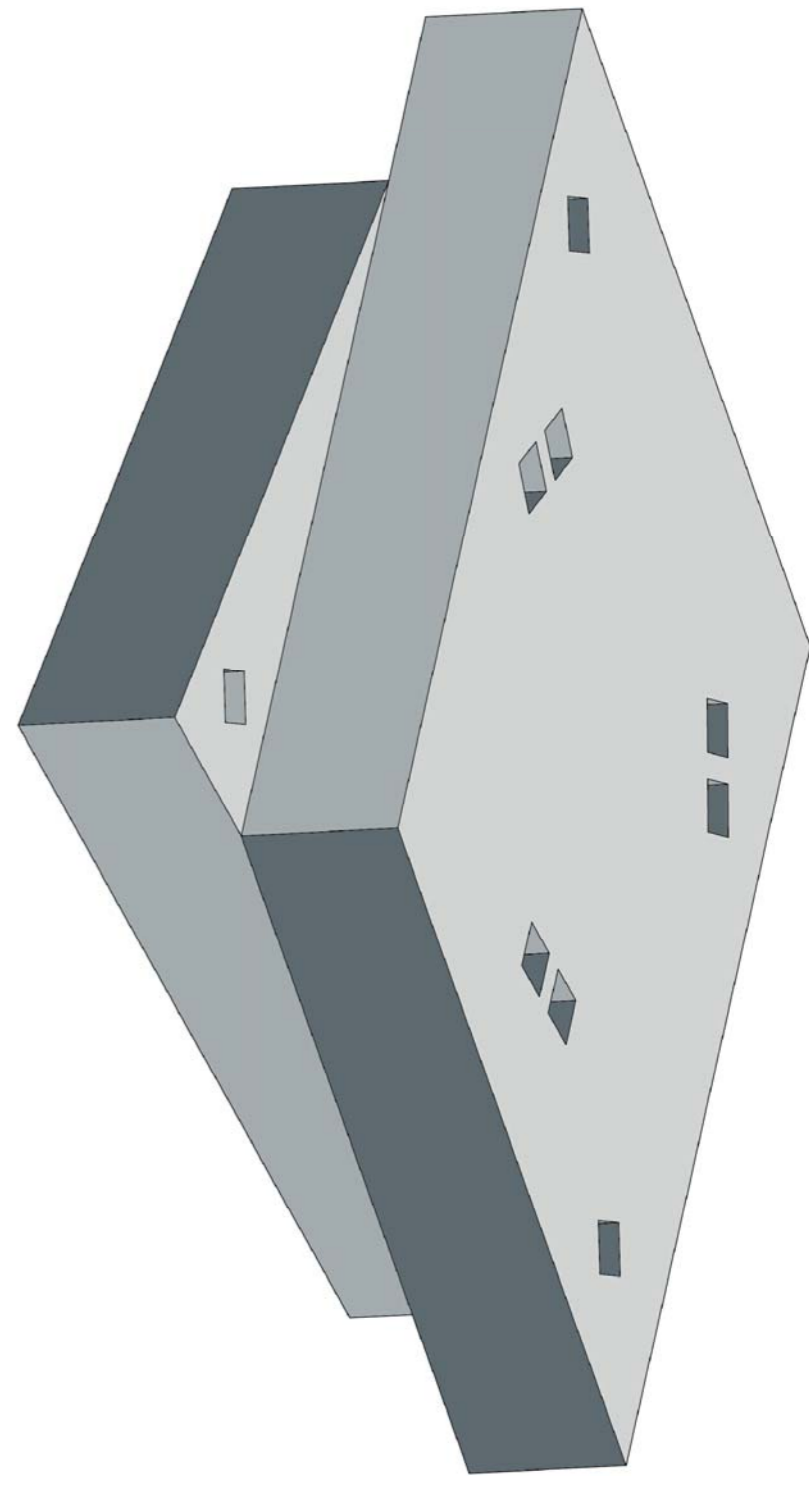

VIEWS OF THE ARCHITECTURAL VOLUME

- 1 Spotlight built-in gypsum_Integrated Led
- 2 Upper volume_fastening ceiling with leak
- 3 Lower volume_rotated

LISTED PLAN OF GEOMETRIC SCULPTURE
 1:4. SCULPTURAL ELEMENTS WITH INTEGRATED LED: DETAILS 4A_4-4
 MATERIALS:
 PLASTERBOARD SLABS AND ACCESSORIES