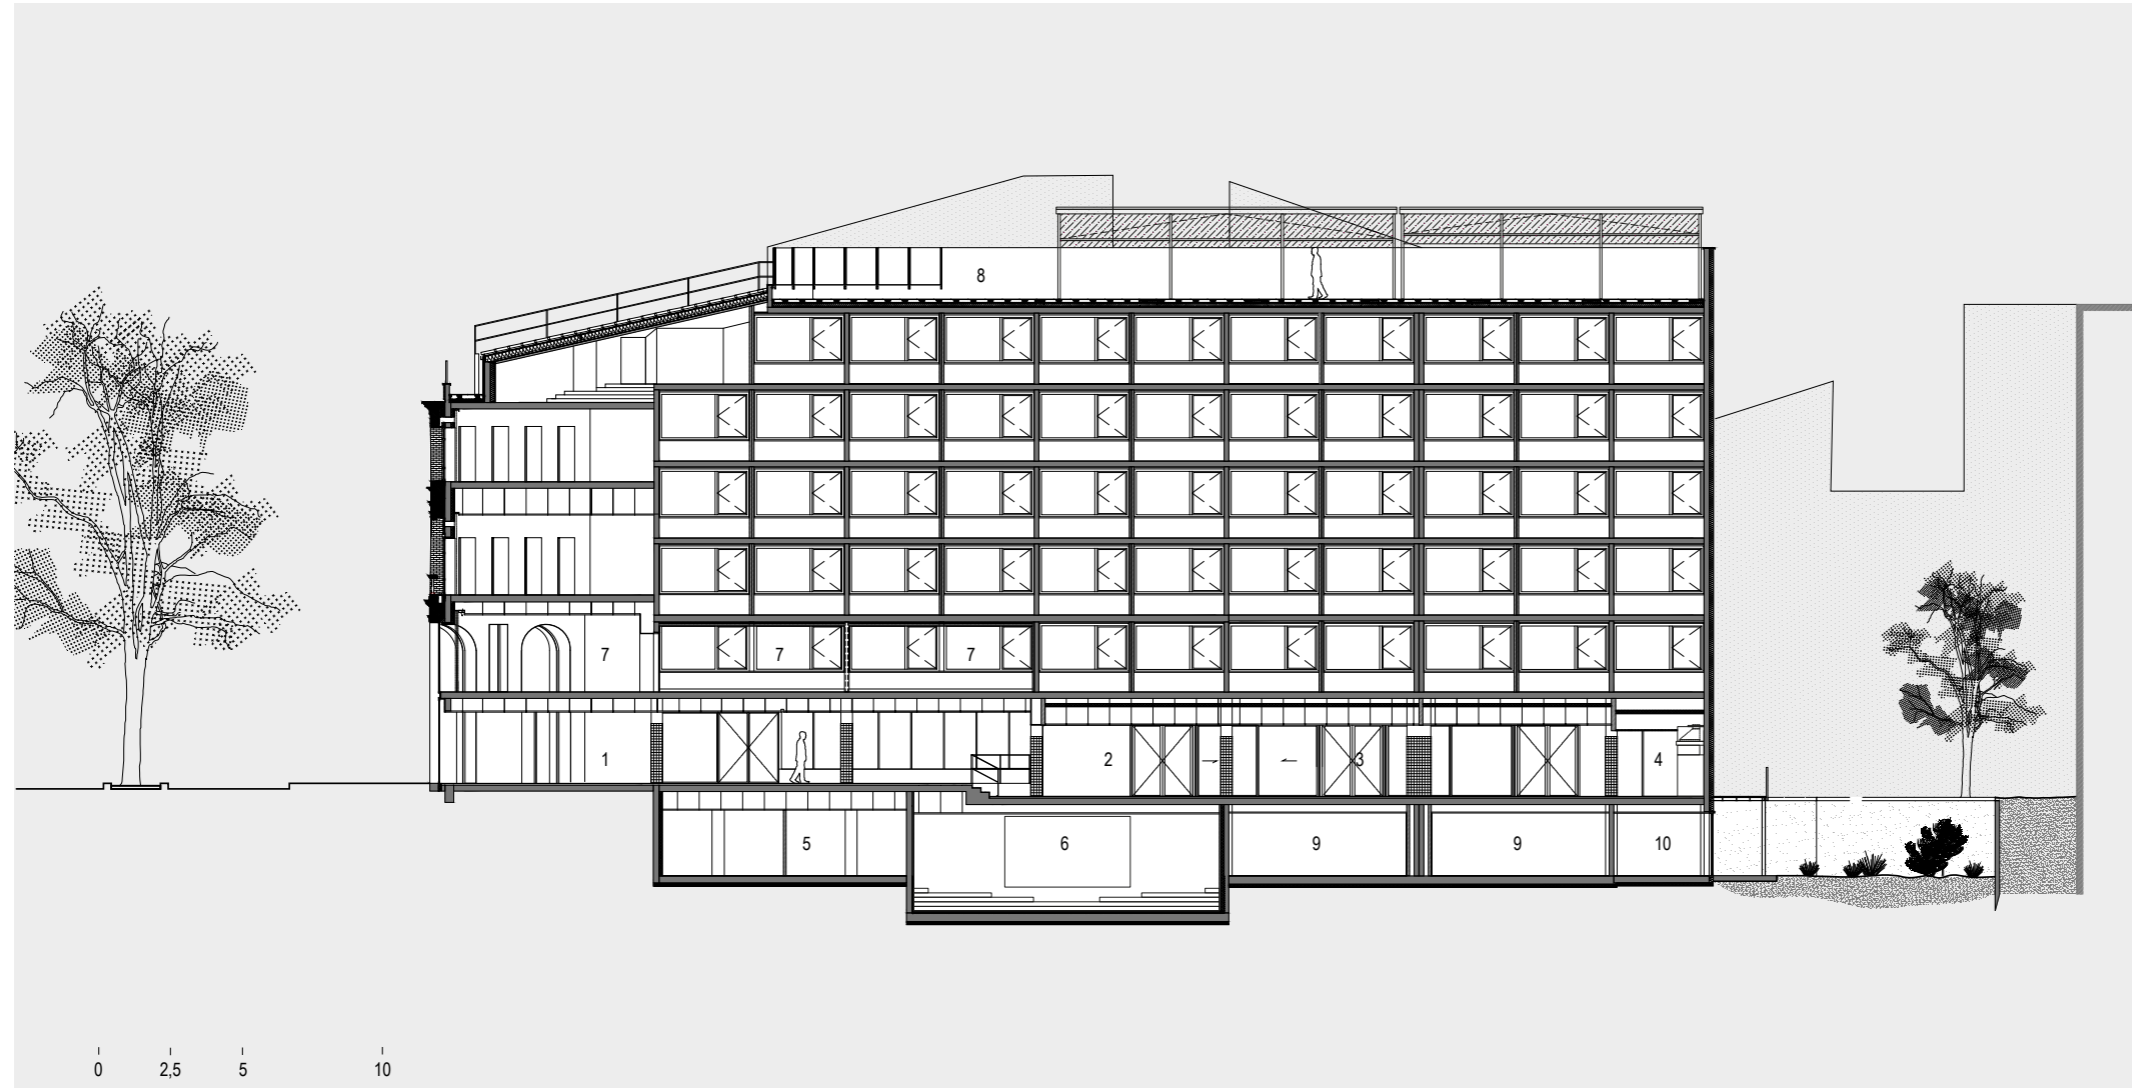

Mama Shelter Toulouse

public spaces

- 1 — reception
- 2 — restaurant
- 3 — bar
- 4 — grill area
- 5 — toilets
- 6 — CinéMama
- 7 — studio spaces
- 8 — rooftop

private areas

- 9 — changing facilities
- 10 — relaxation room