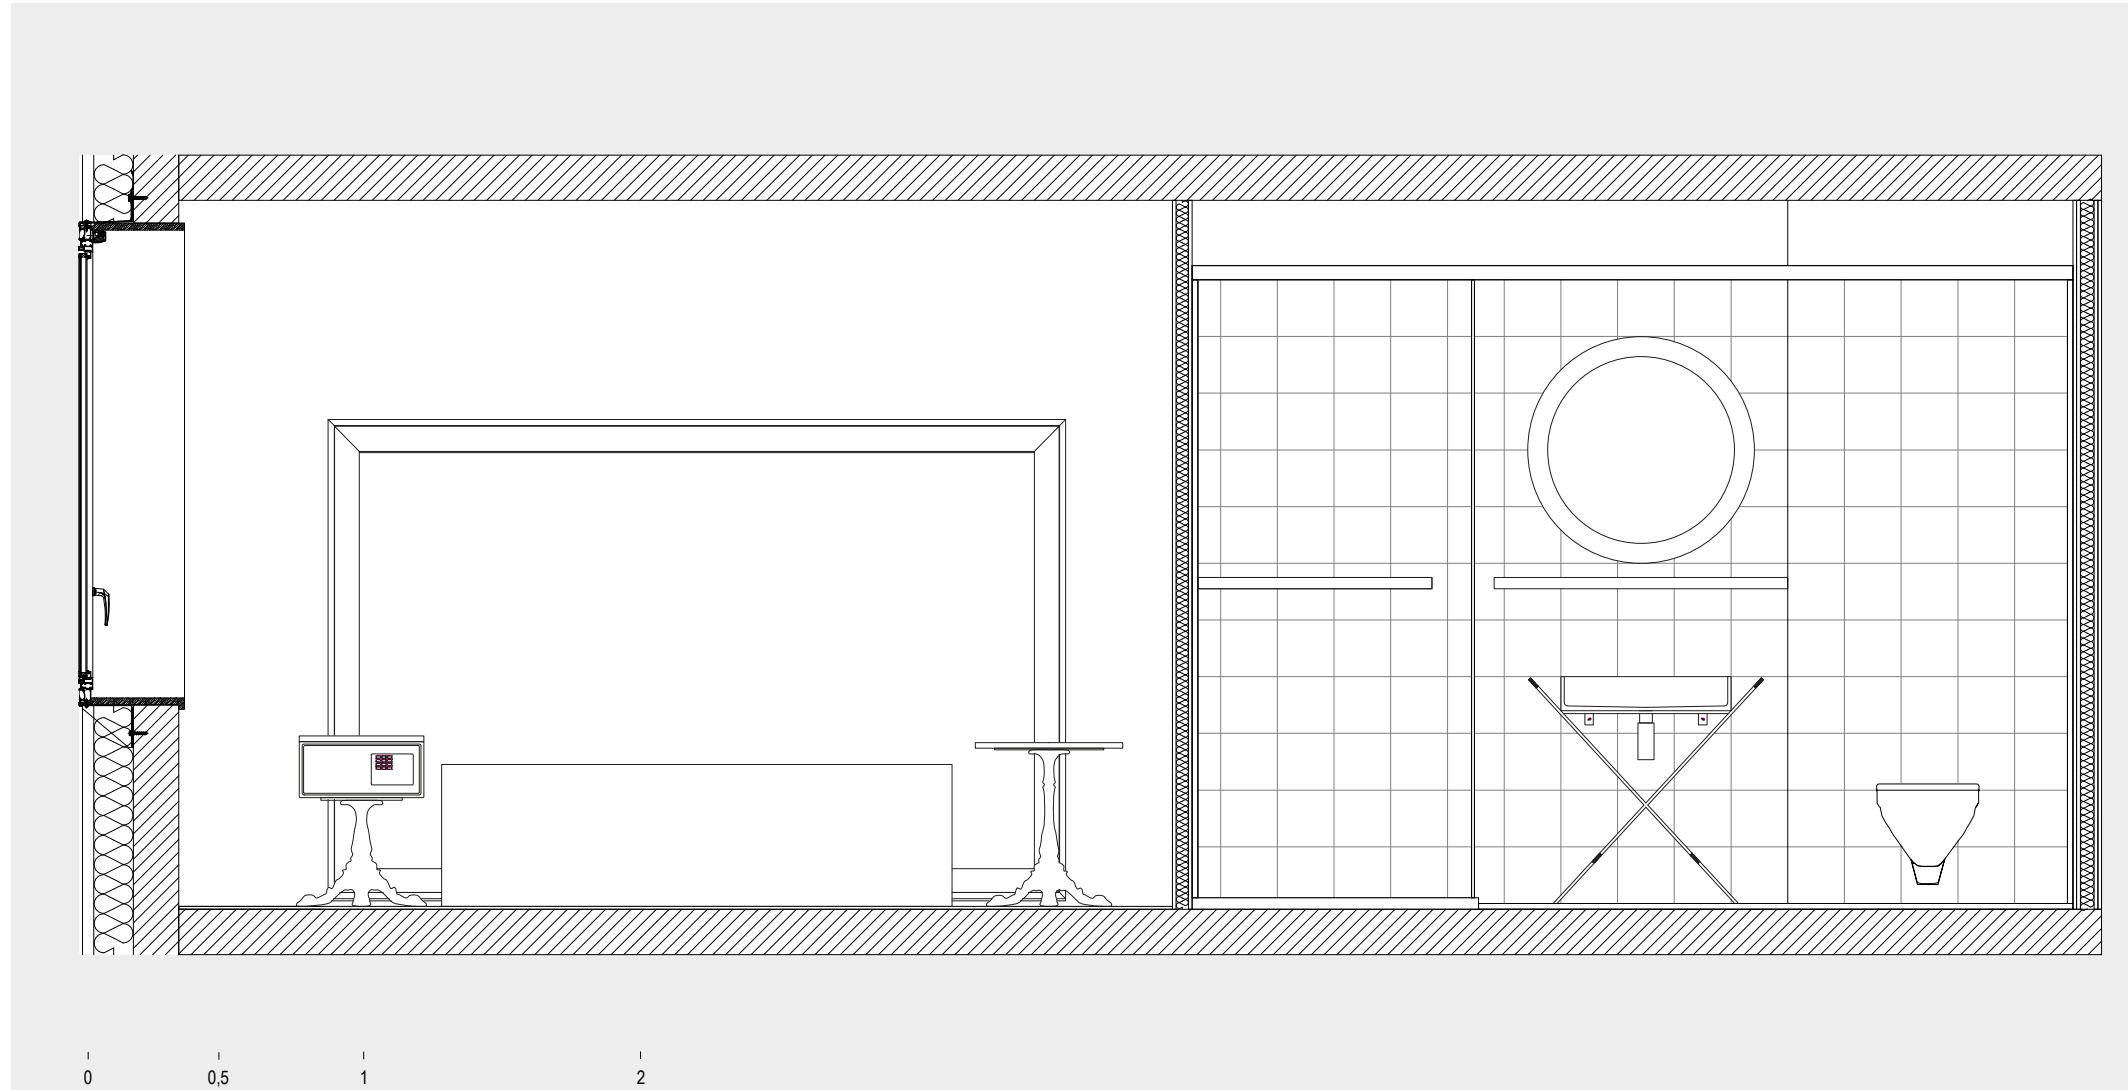

Mama Shelter Toulouse