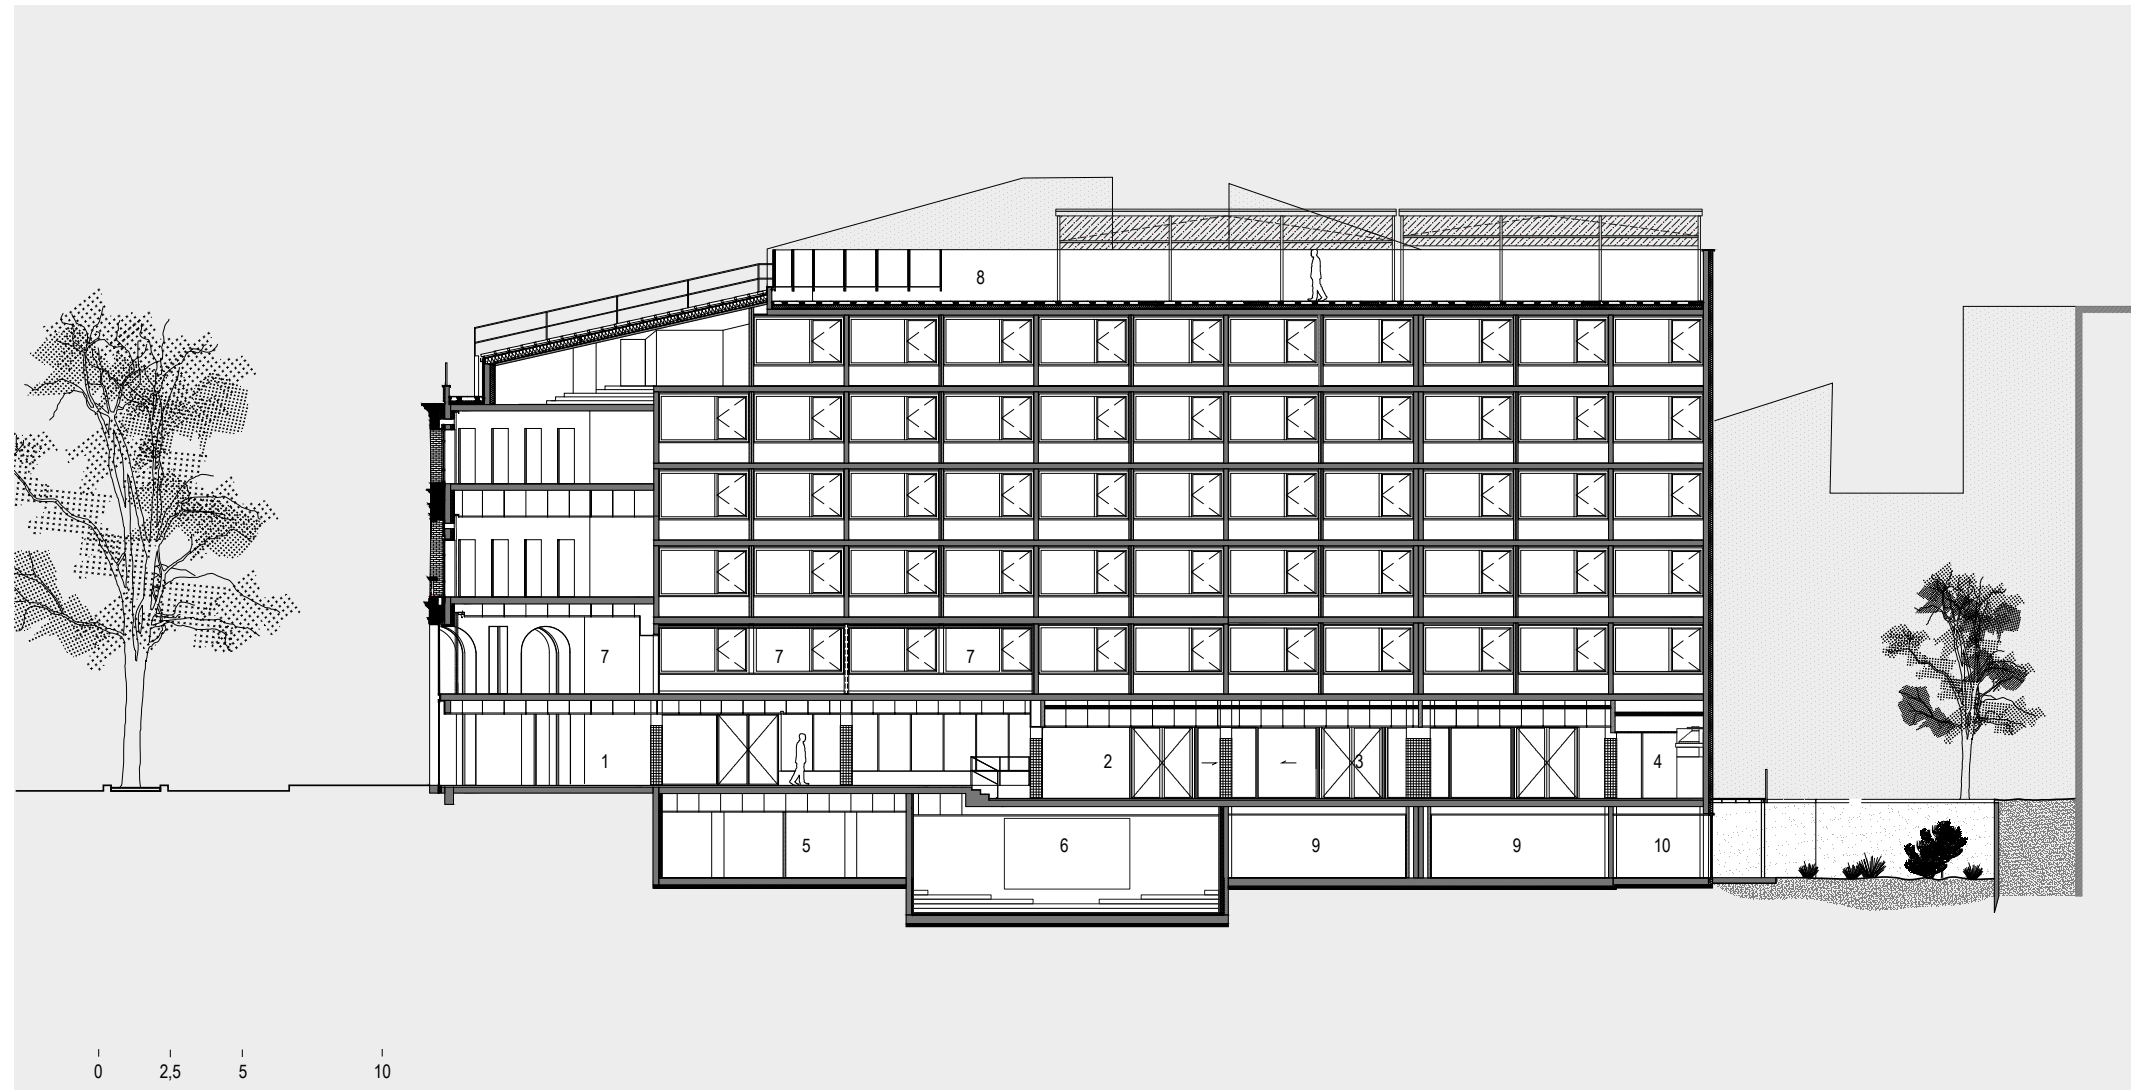

hotel
Mama Shelter
Toulouse

drawings

Mama Shelter Toulouse

↑
N

Mama Shelter Toulouse

Mama Shelter Toulouse

public spaces

- 1 — reception
- 2 — restaurant
- 3 — bar
- 4 — grill area
- 5 — toilets
- 6 — CinéMama
- 7 — studio spaces
- 8 — rooftop

private areas

- 9 — changing facilities
- 10 — relaxation room

Mama Shelter Toulouse

public spaces

- 1 — restaurant
- 2 — ground floor terrace
- 3 — secondary terrace
- 4 — rooftop

private areas

- 5 — changing facilities
- 6 — technical area