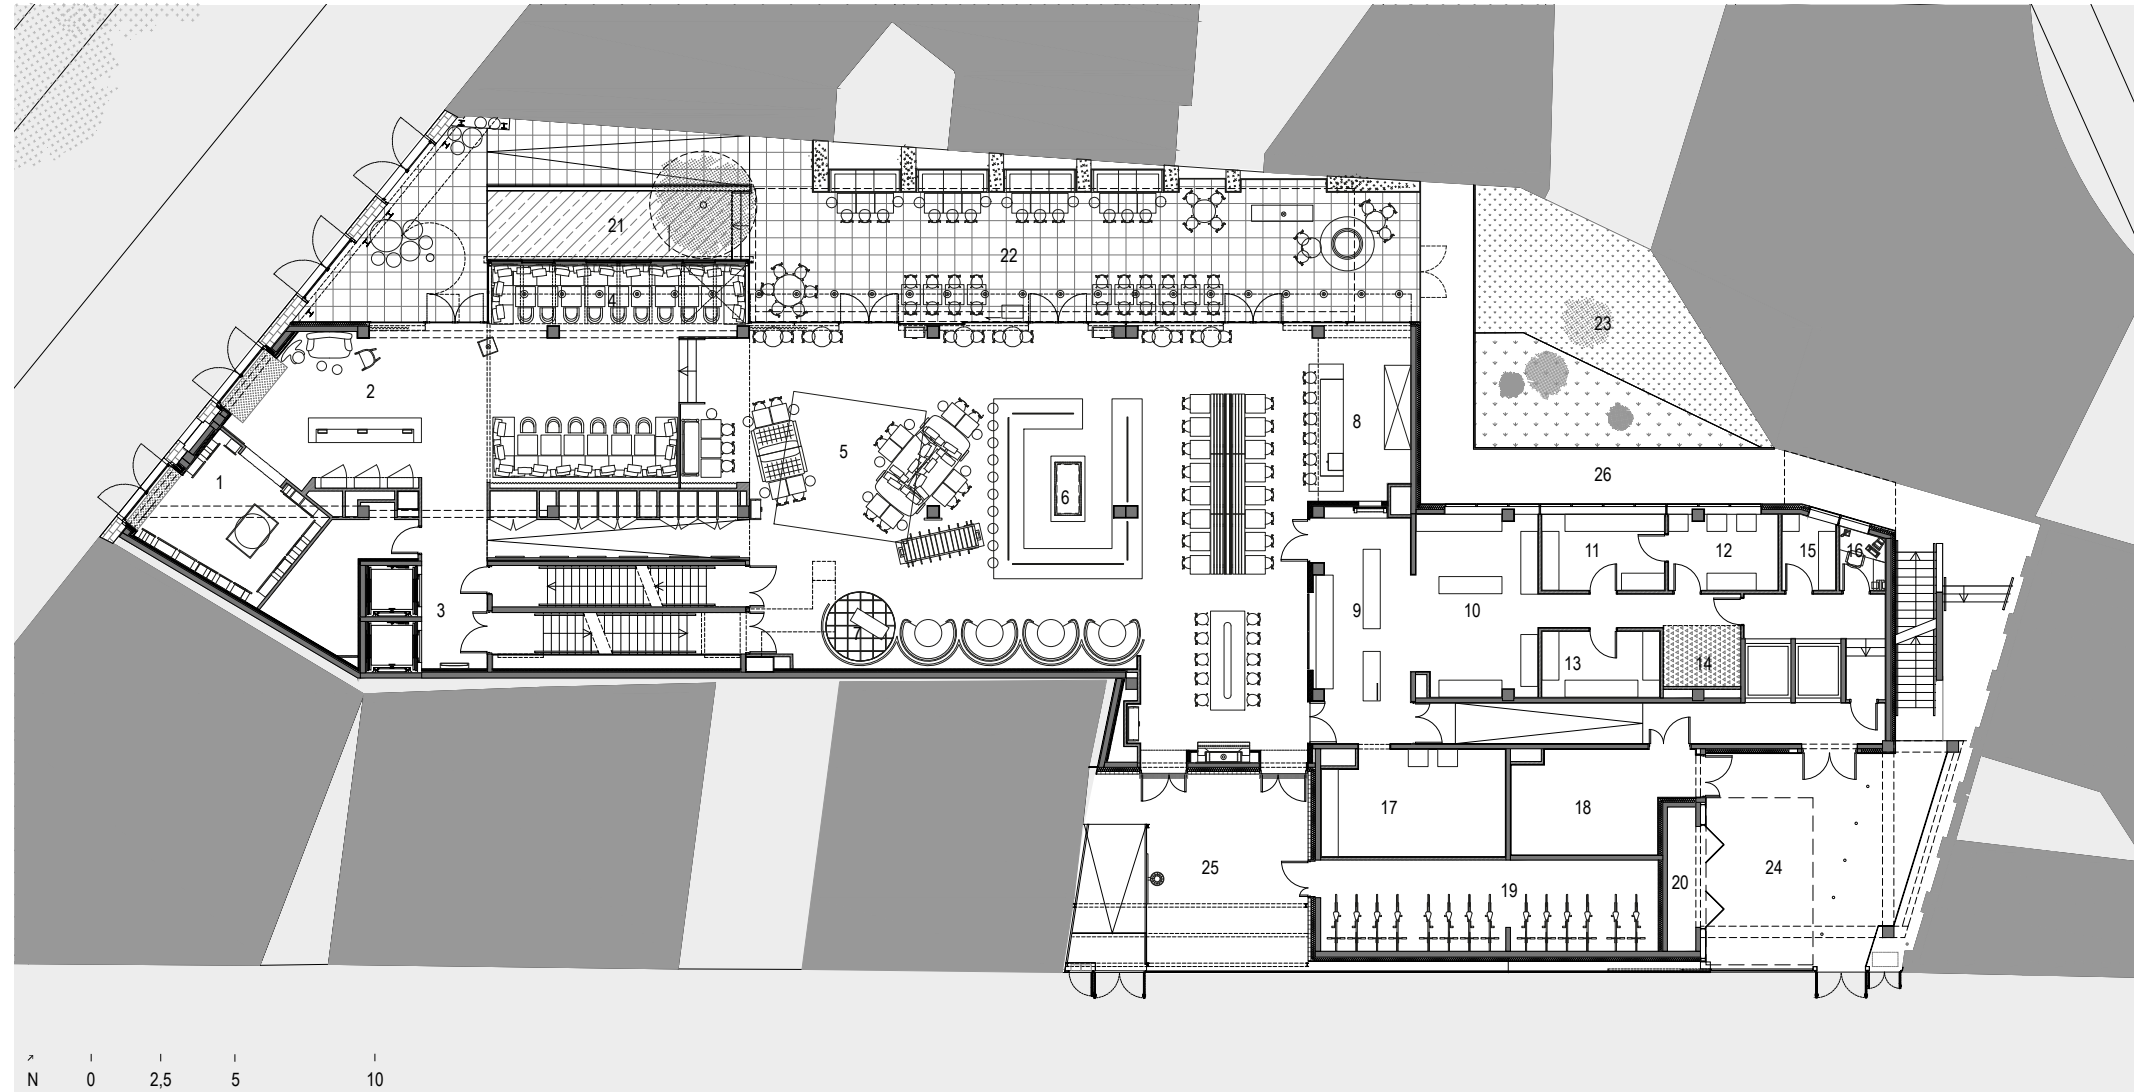

hotel
Mama Shelter
Toulouse

drawings

Mama Shelter Toulouse

↑
N

Mama Shelter Toulouse

Mama Shelter Toulouse

public spaces

- 1 — reception
- 2 — restaurant
- 3 — bar
- 4 — grill area
- 5 — toilets
- 6 — CinéMama
- 7 — studio spaces
- 8 — rooftop

private areas

- 9 — changing facilities
- 10 — relaxation room

Mama Shelter Toulouse

public spaces

- 1 — restaurant
- 2 — ground floor terrace
- 3 — secondary terrace
- 4 — rooftop

private areas

- 5 — changing facilities
- 6 — technical area

Mama Shelter Toulouse

indoor public spaces

- 1 — shop
- 2 — reception
- 3 — ground floor landing
- 4 — bow window
- 5 — restaurant
- 6 — bar
- 7 — stage
- 8 — grill area

private indoor spaces

- 9 — office
- 10 — cooking area
- 11 — cold preparation
- 12 — banquet preparation
- 13 — pastry preparation
- 14 — cold room
- 15 — vegetable storage
- 16 — office