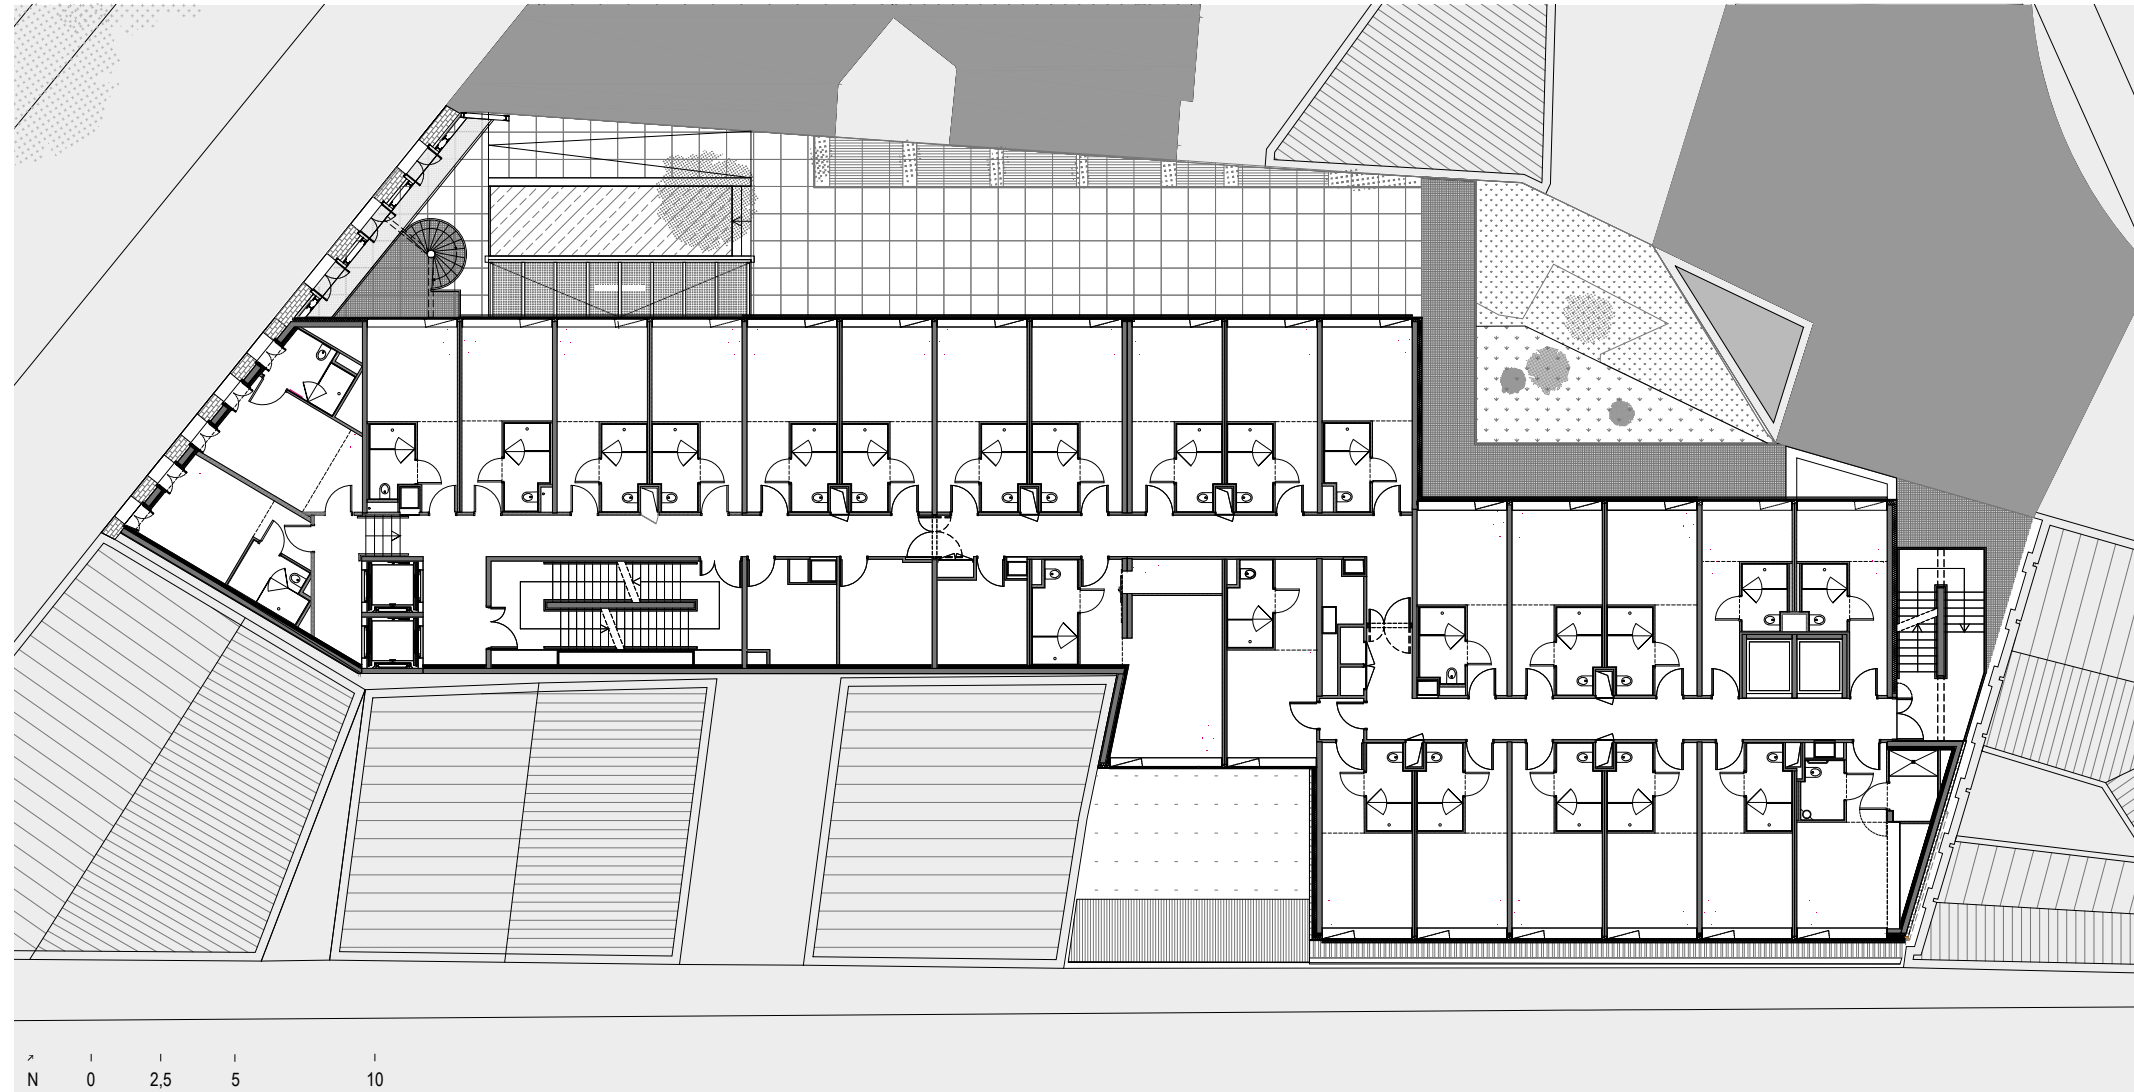

Mama Shelter Toulouse