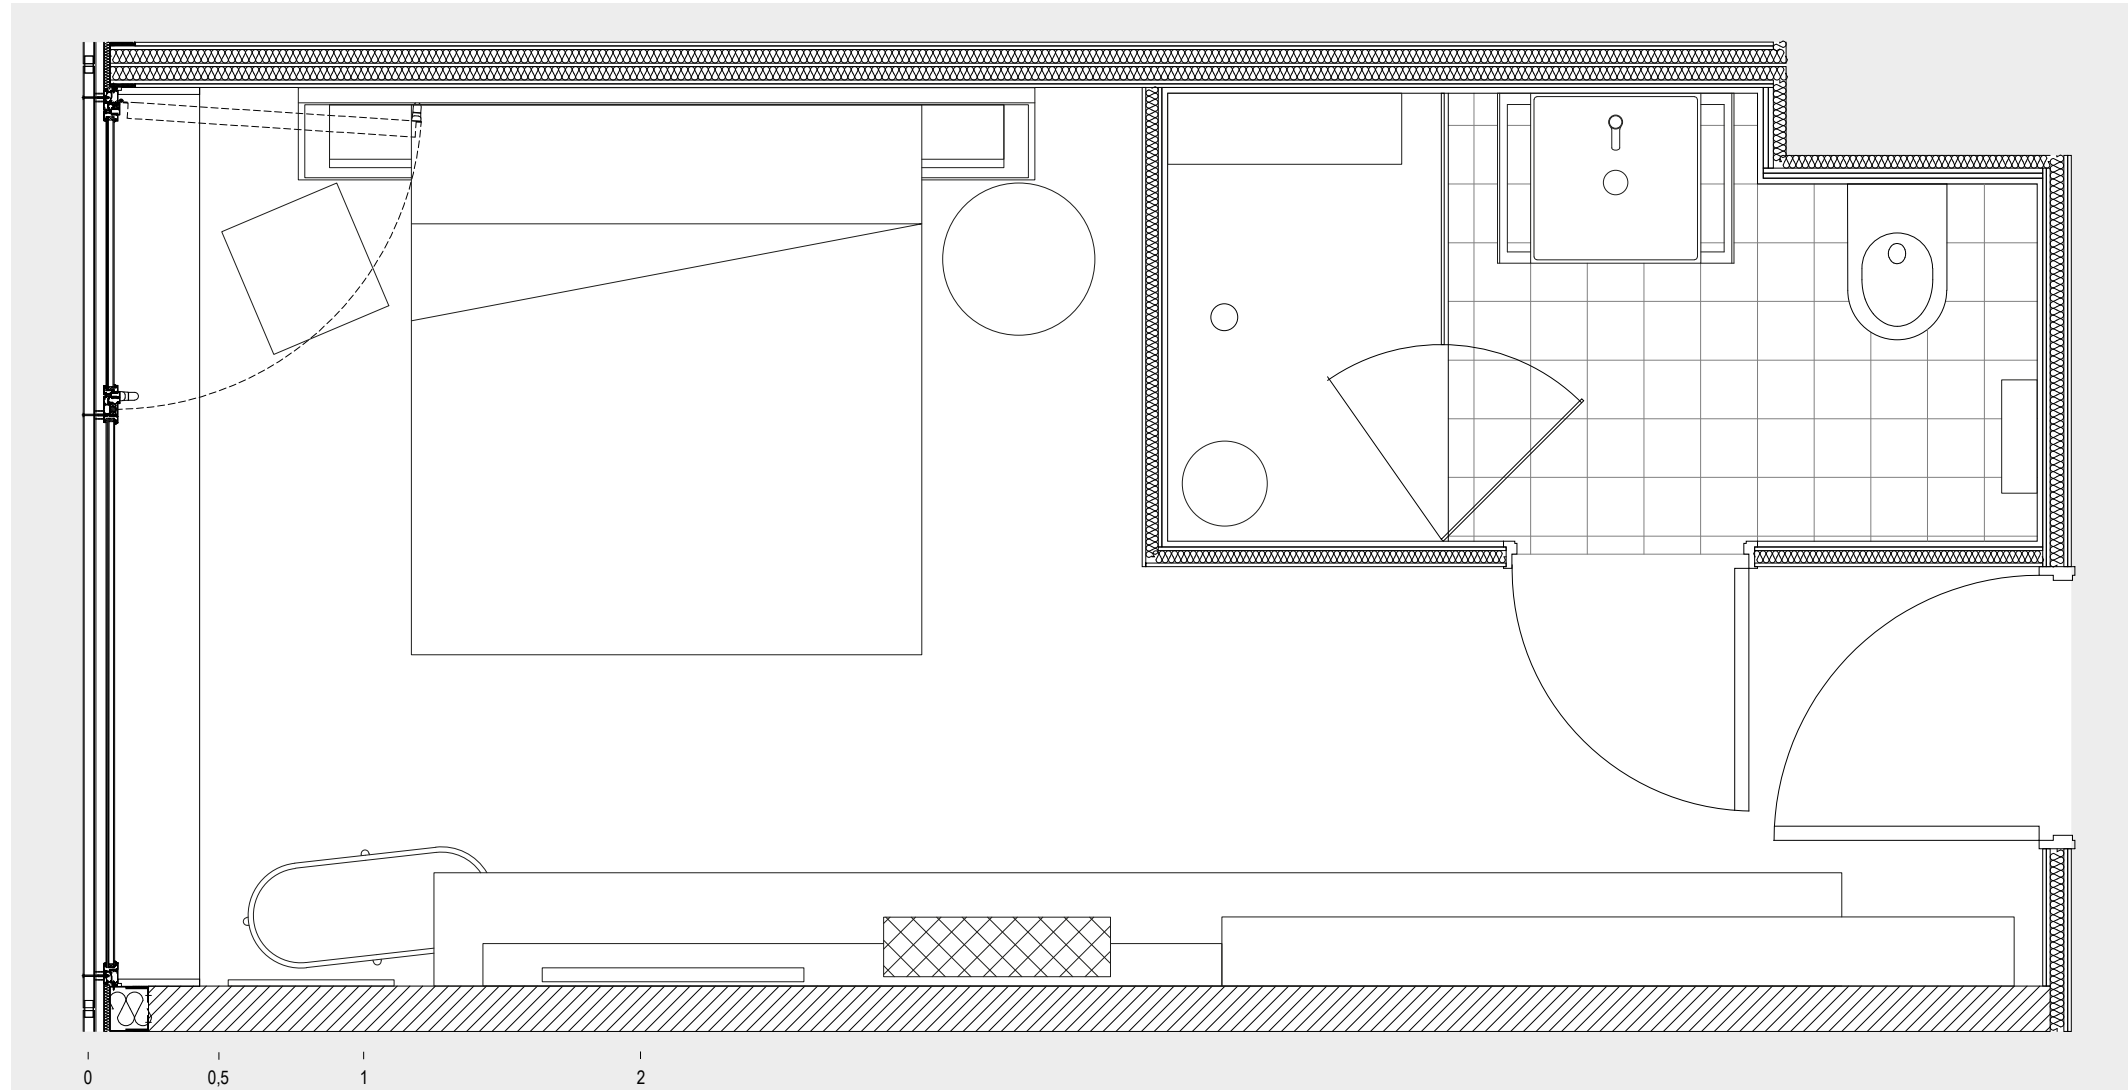

Mama Shelter Toulouse