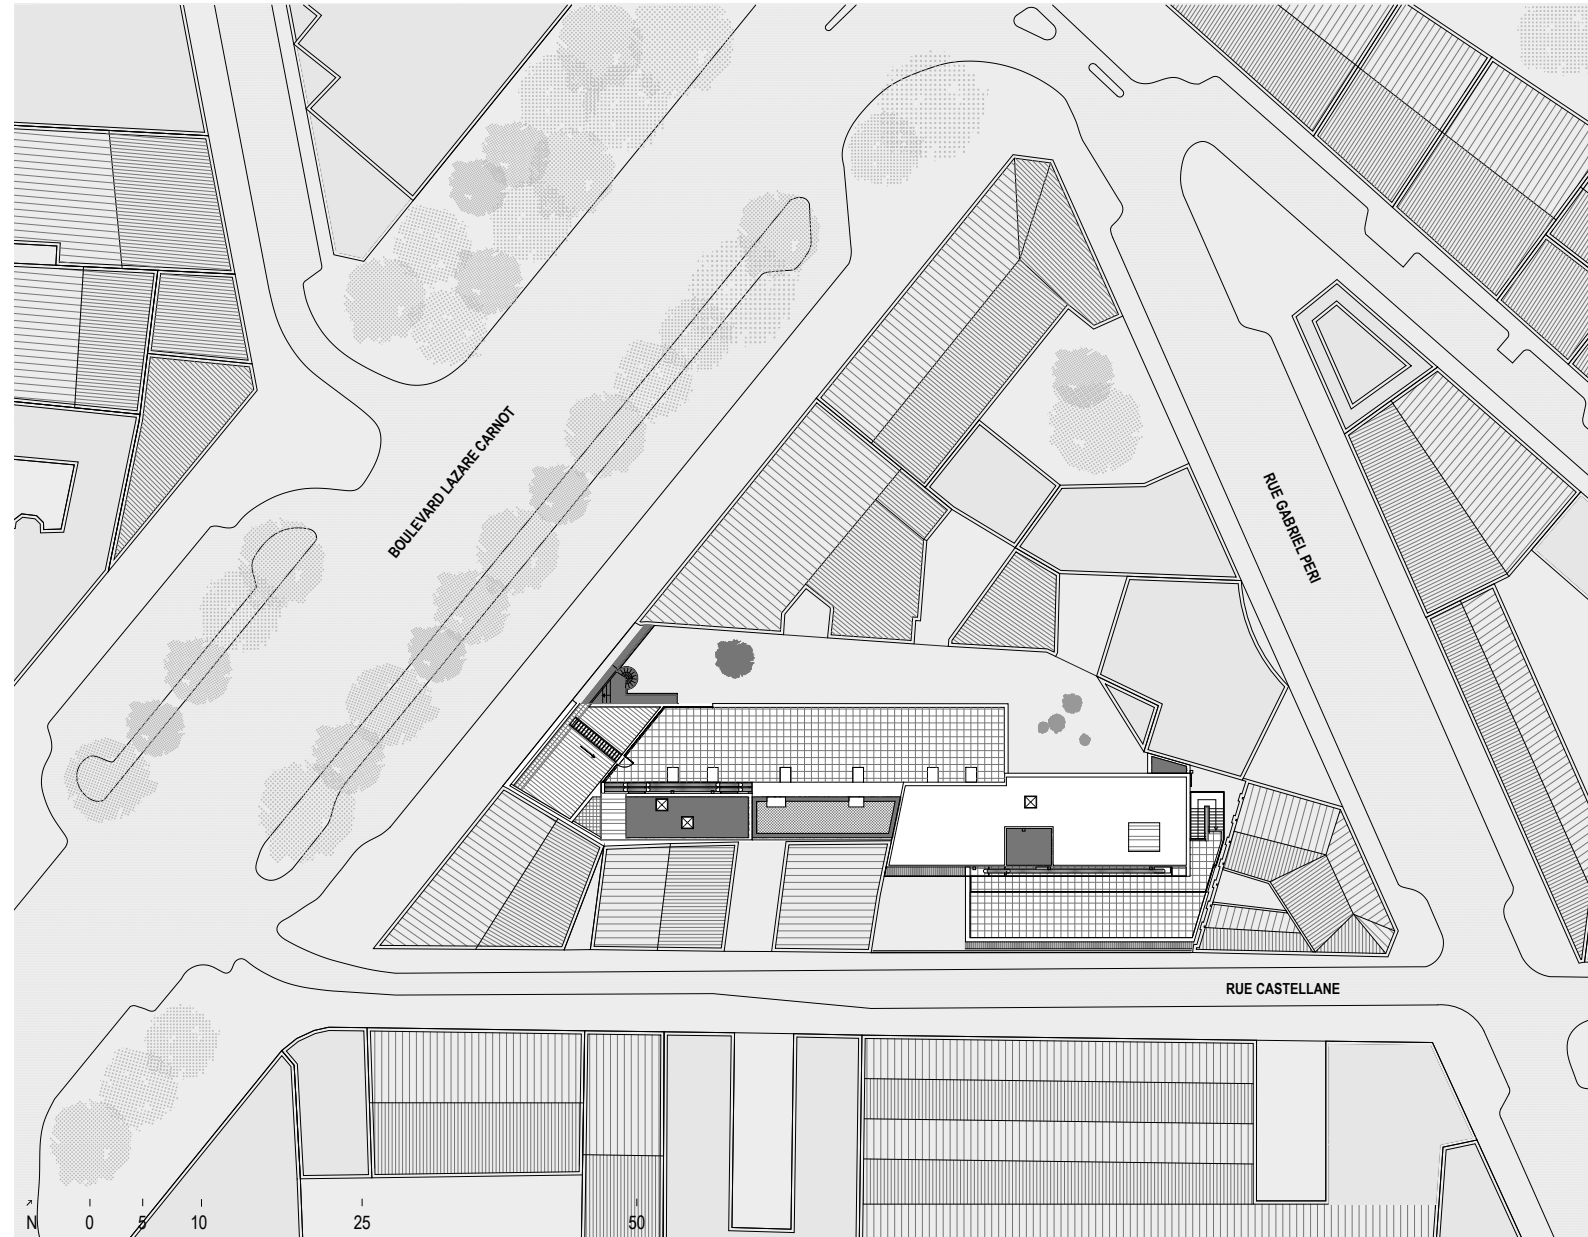

hotel
Mama Shelter
Toulouse

drawings

Mama Shelter Toulouse

↑
N

Mama Shelter Toulouse

Mama Shelter Toulouse

public spaces

- 1 — reception
- 2 — restaurant
- 3 — bar
- 4 — grill area
- 5 — toilets
- 6 — CinéMama
- 7 — studio spaces
- 8 — rooftop

private areas

- 9 — changing facilities
- 10 — relaxation room

Mama Shelter Toulouse

public spaces

- 1 — restaurant
- 2 — ground floor terrace
- 3 — secondary terrace
- 4 — rooftop

private areas

- 5 — changing facilities
- 6 — technical area