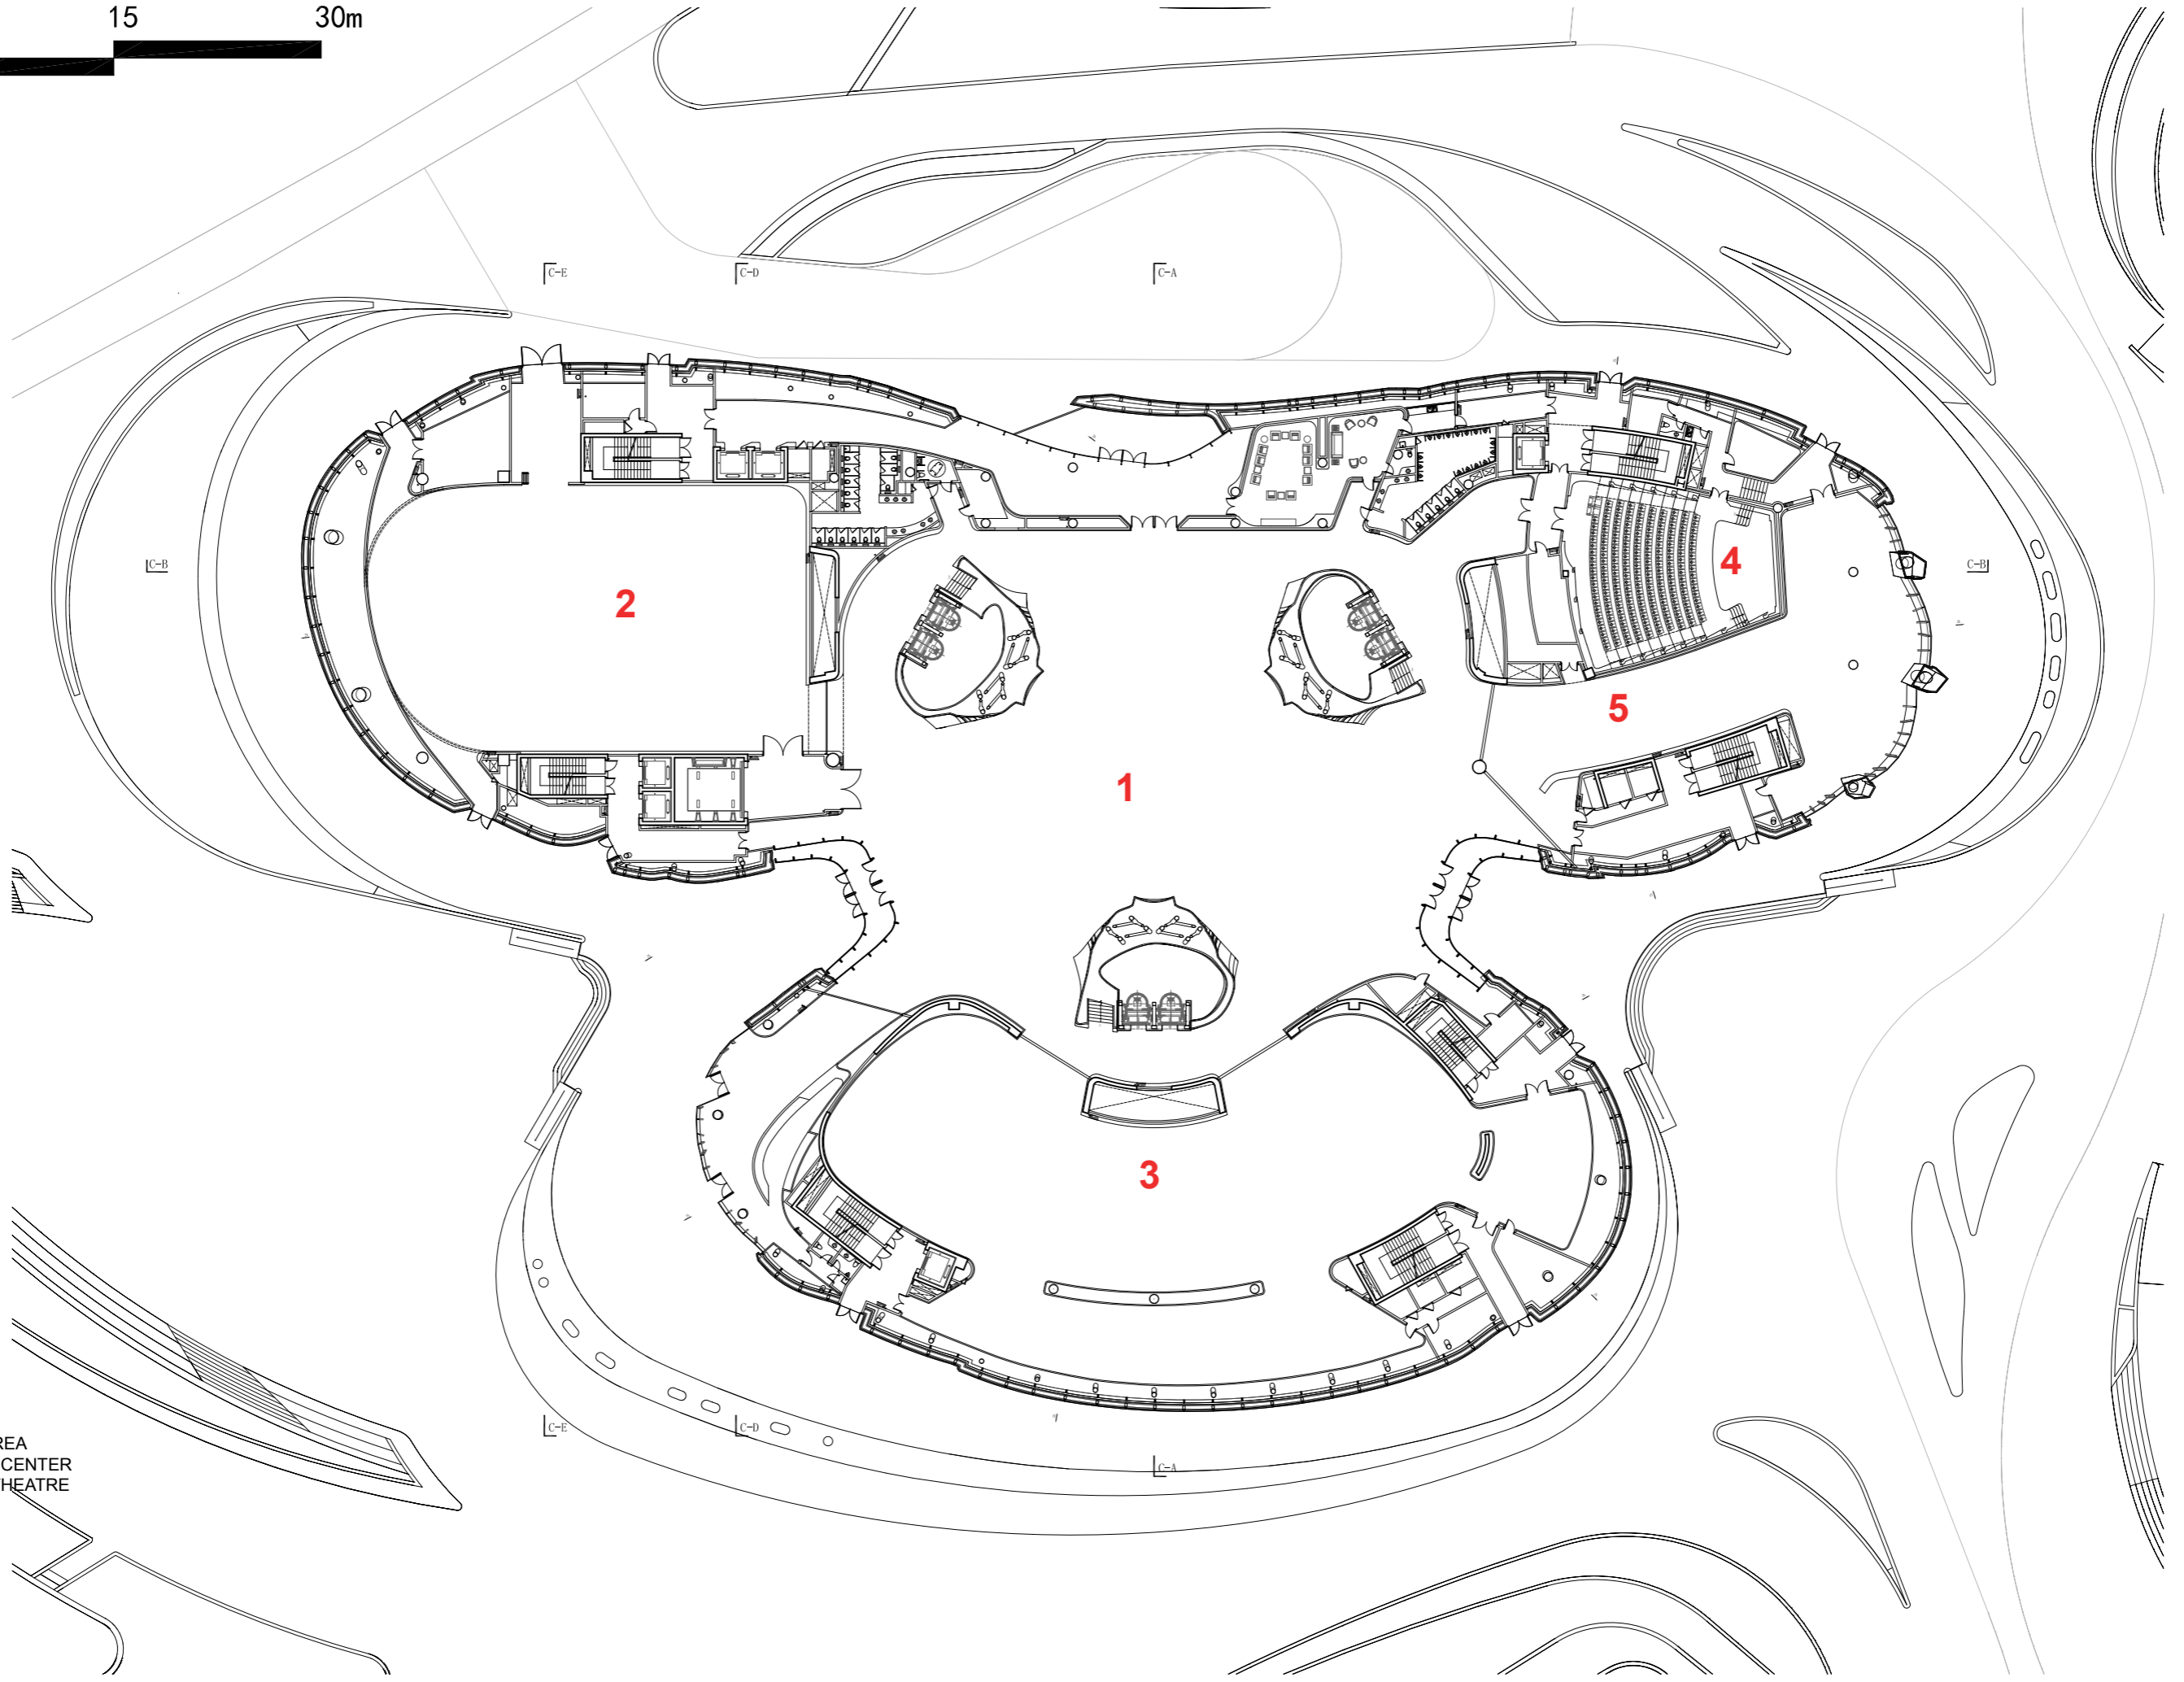

CHANGSHA MEIXIHU INTERNATIONAL CULTURE & ART CENTER - ART MUSEUM GF PLAN

- 1. ATRIUM
- 2. BIG BOX AREA
- 3. APPLY ART CENTER
- 4. LECTURE THEATRE
- 5. SHOP