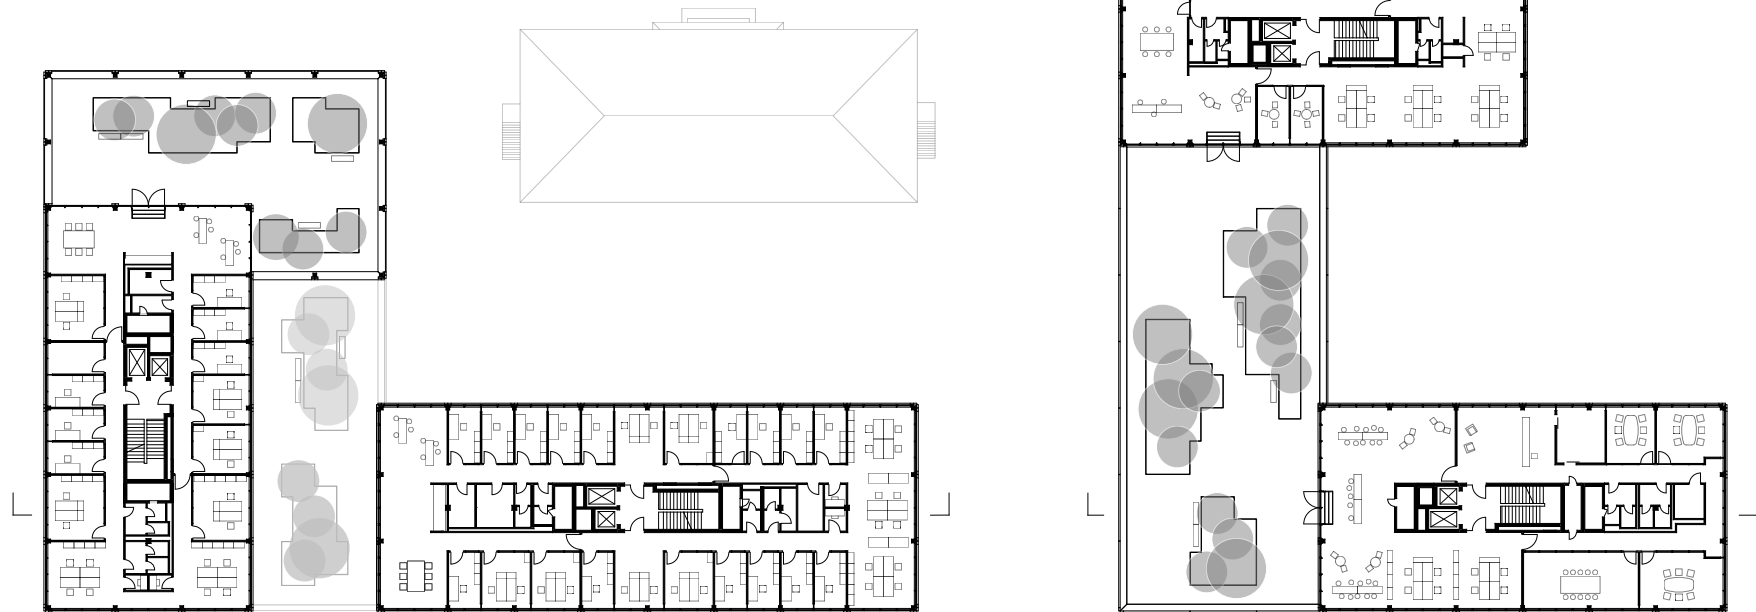

Press images

Plans

All images are provided free of charge for editorial press coverage and are to be credited as indicated below.

For other usages, please contact the copyright holder in order to agree on a copyright fee:

HENN,
press@henn.com

HENN_iCampusRhenania_Plan_L4_furniture
Fourth floor plan with furniture, original scale 1:200
© HENN
iCampus Rhenania, Munich, Germany, 2022