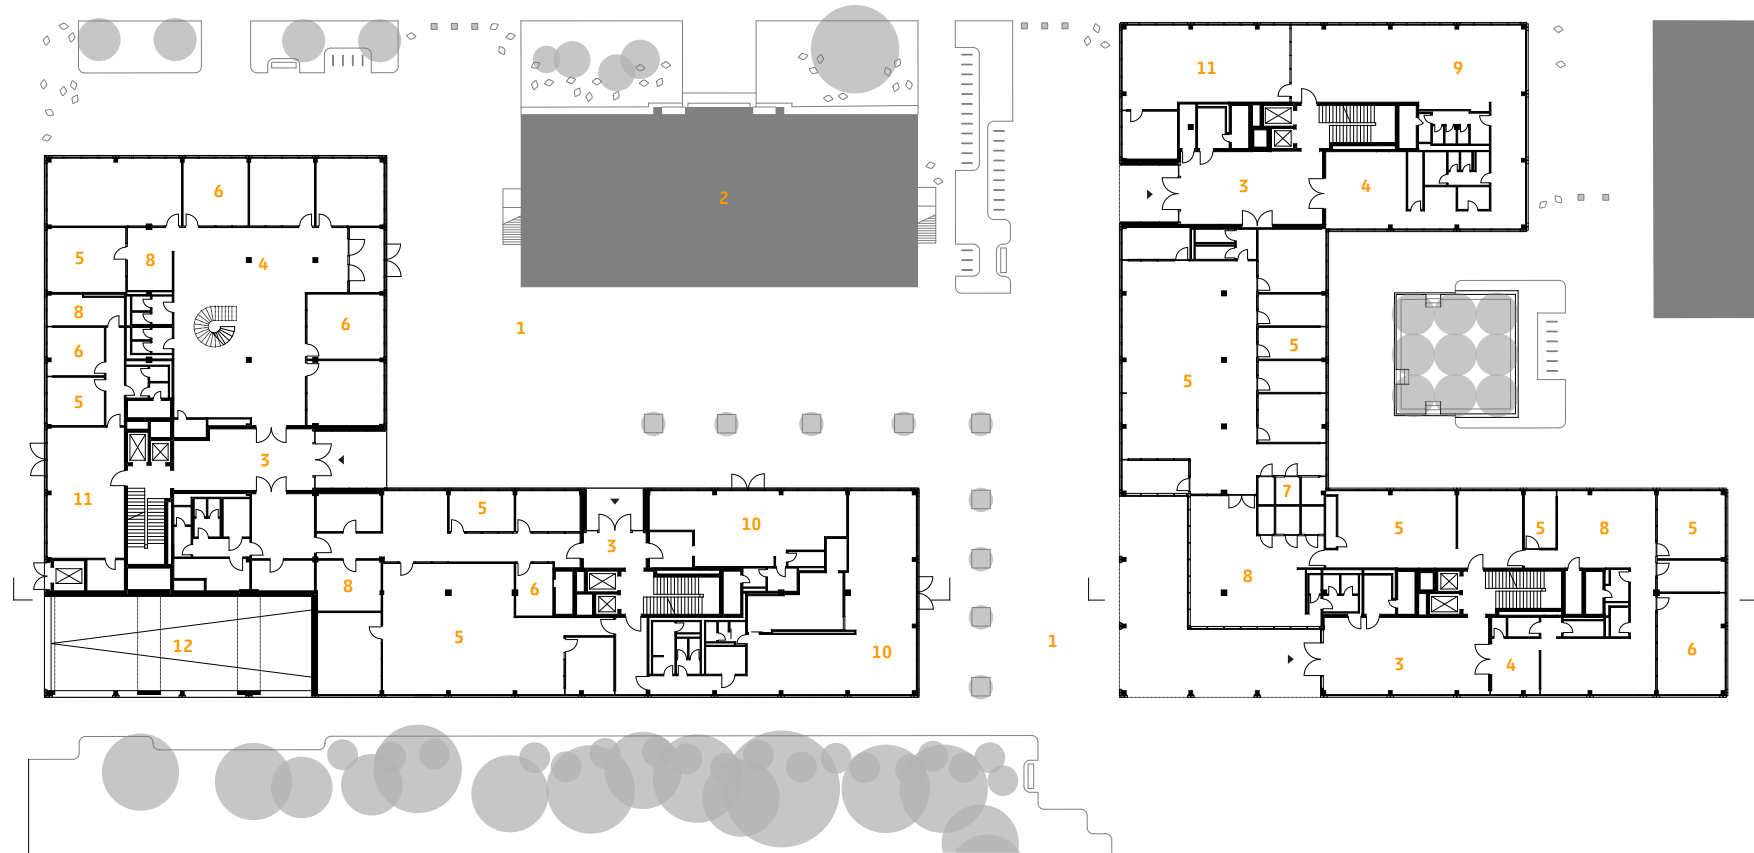

Press images

Plans

All images are provided free of charge for editorial press coverage and are to be credited as indicated below.

For other usages, please contact the copyright holder in order to agree on a copyright fee:

HENN,
press@henn.com

HENN_iCampusRhenania_Plan_LO_key_en

Ground floor plan, original scale 1:200

© HENN

iCampus Rhenania, Munich, Germany, 2022

- 1 Campus plaza
- 2 Rhenania villa
- 3 Entrance area
- 4 Reception
- 5 Offices
- 6 Meeting room

- 7 Phone booth
- 8 Kitchenette
- 9 Cafeteria
- 10 Gastronomy
- 11 Commercial space
- 12 Underground parking access

0 10m