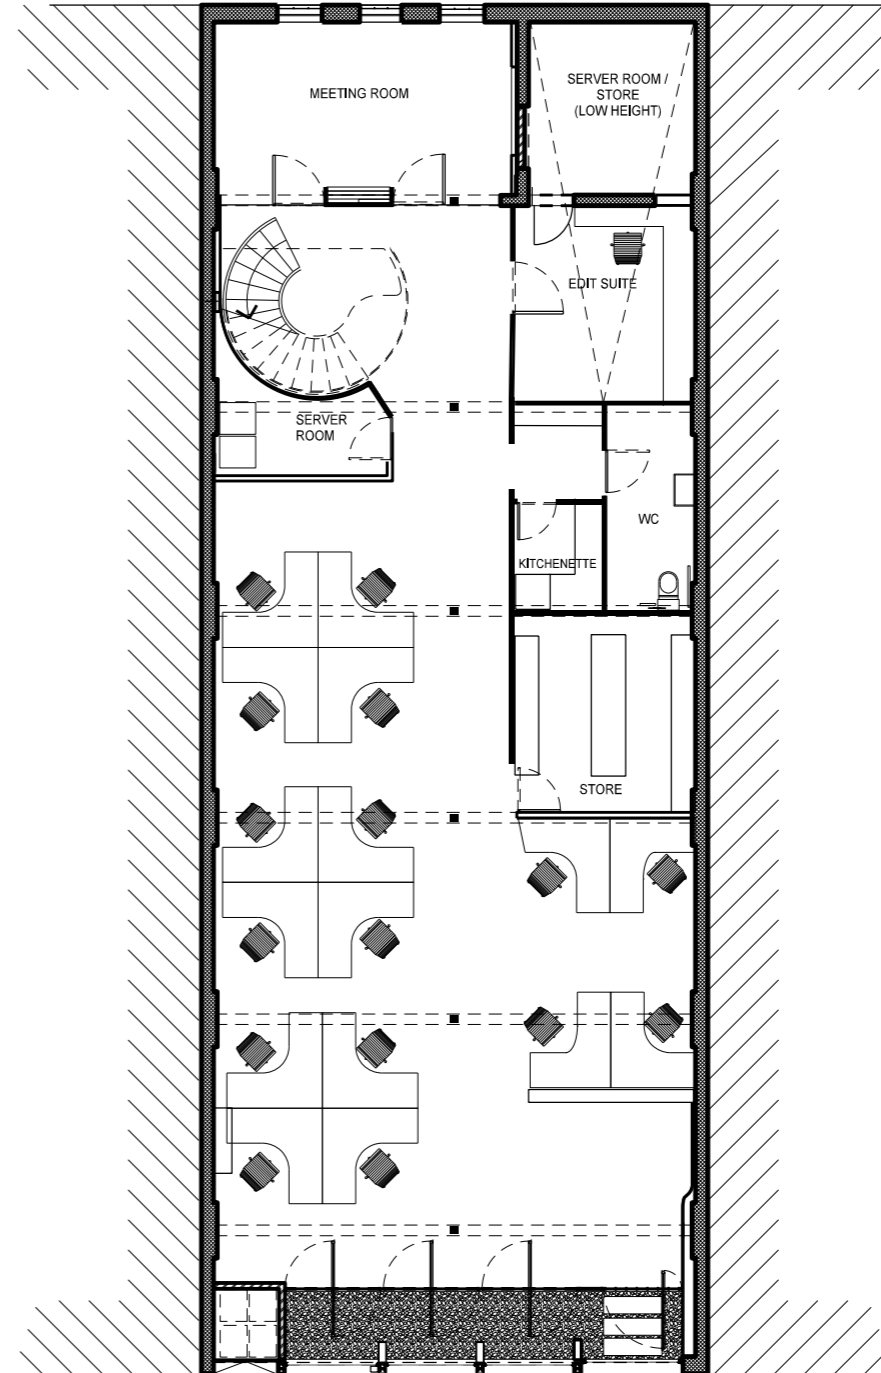

Upper Level

Lower Level

Zing PR, Surry Hills, Sydney

Floor Plans

ROLF OCKERT DESIGN

Suite 406 64-76 Kippax Street Surry Hills NSW 2010
 p 0400 661858
 e architects@rodesign.com.au www.rodesign.com.au