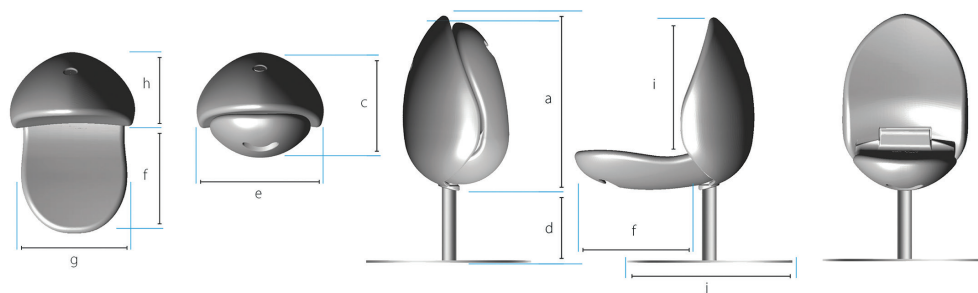

The Tulpi®-seat-Chill is also available on a 5 star chair base or trumpet base plate.

Upholstery fabric, microfibre
88% polyester 12% polyurethane:
JABANA
Manufacturer JAB Anstoetz
Colours: 63

High quality polyurethane foam.

**Pre-order price from
€ 575,00**

List price € 795,00

**Please contact us for
more information or
a pre-order:**

sales@tulpi.nl

a = 688 mm
b = 1157 mm
c = 418 mm
d = custom height

e = 503 mm
f = 430 mm
g = 380 mm
h = 290 mm
i = 560 mm
j = ø700 mm