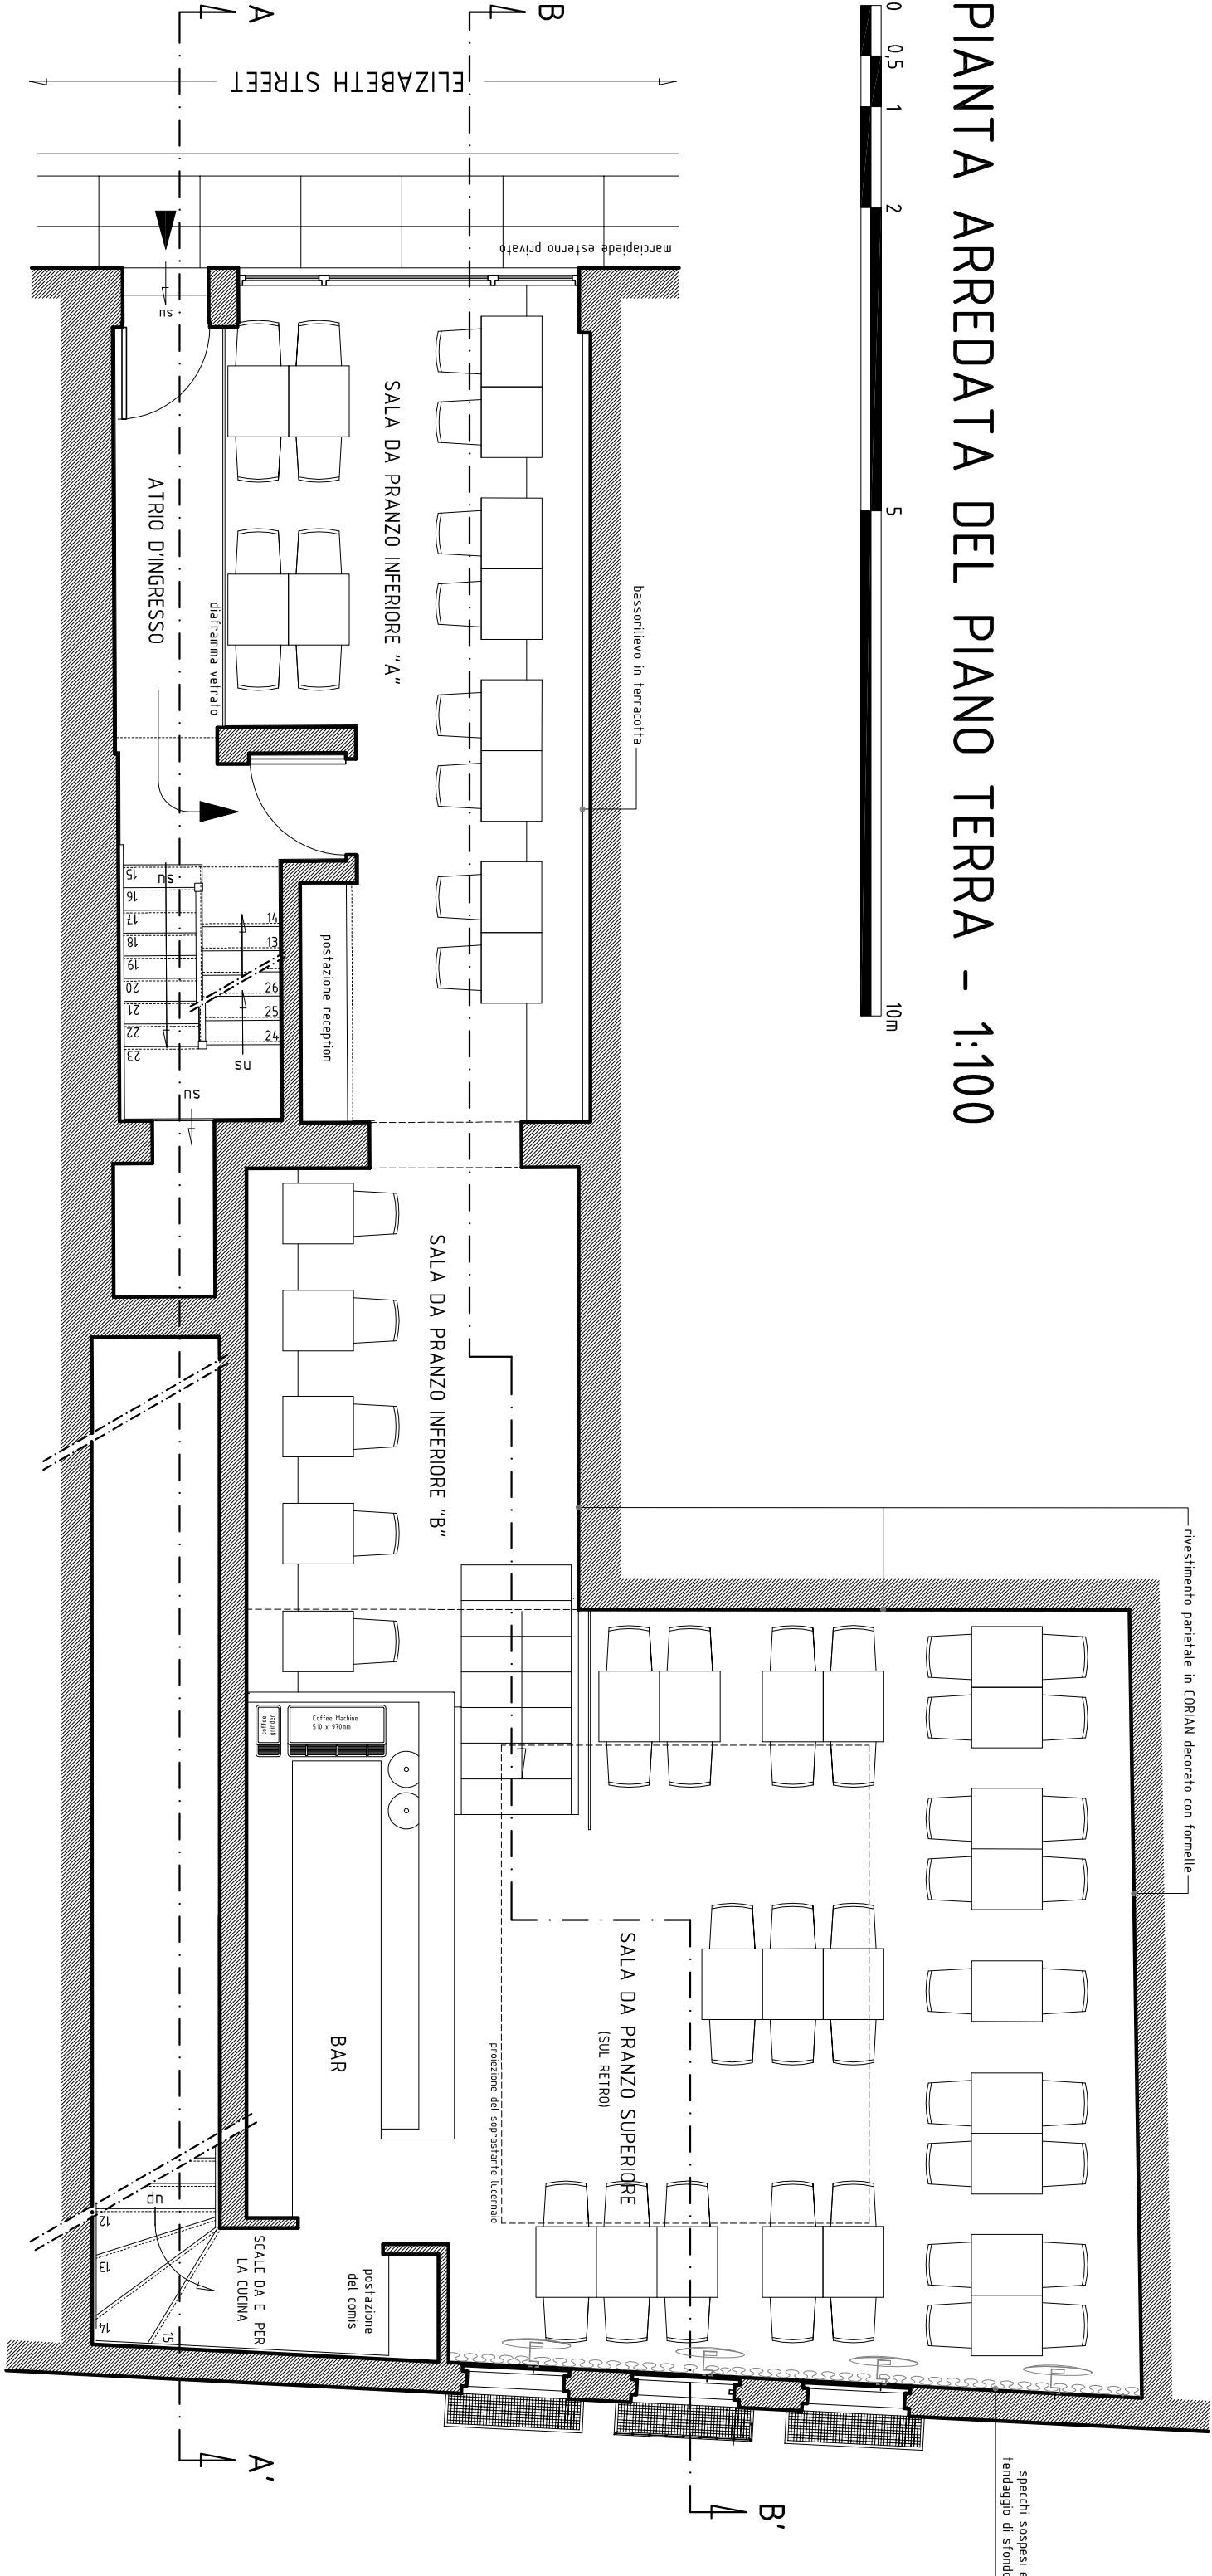

PIANTA ARREDATA DEL PIANO TERRA - 1:100

OLIVOCARNE Restaurant - 61, Elizabeth Street, London SW1W 9PP