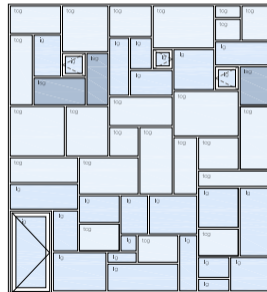

SOUTH-EAST FACADE (STAIRS)

Glass codes:

tbg translucent cladding glass
(white translucent non insulated glass)

tig translucent Insulated glazing
(white translucent double glass)

lg Insulated glazing
(transparent double glass)

lsg Insulated security glass
(transparent double glass located in windows
without protection under 900mm)

 possible reinforcement of structure behind
translucent glass

SOUTH-WEST FACADE (LABORATORY)

NORTH-WEST FACADE (ARCHIVE)