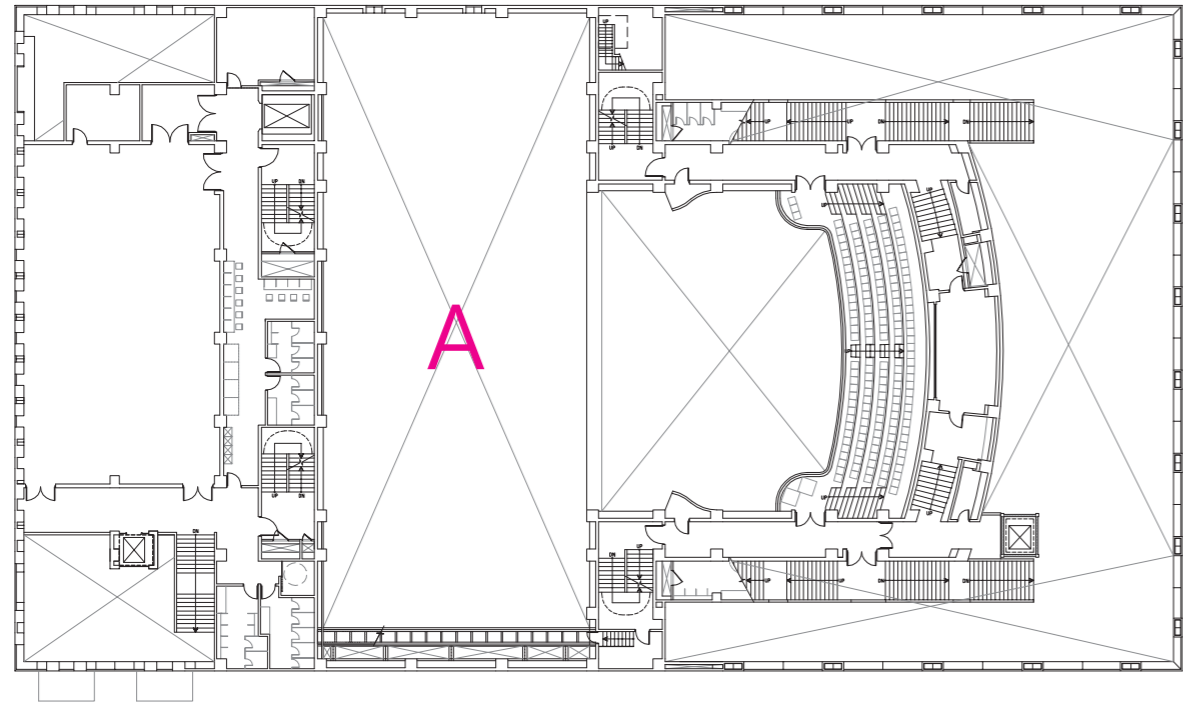

B1 plan

unit : m | 0 | 2 | 5 | 10 | 20

- A-Theater
- B-Exhibition Hall
- C-Art Library
- D-Art Education Center

Guangyuan Road

Dadong 1st Road

Fengshan River

1F plan

- A-Theater
- B-Exhibition Hall
- C-Art Library
- D-Art Education Center

2F plan

unit : m | 0 | 2 | 5 | 10 | 20

- A-Theater
- B-Exhibition Hall
- C-Art Library
- D-Art Education Center

3F plan

unit : m | 0 | 2 | 5 | 10 | 20

- A-Theater
- B-Exhibition Hall
- C-Art Library
- D-Art Education Center

4F plan