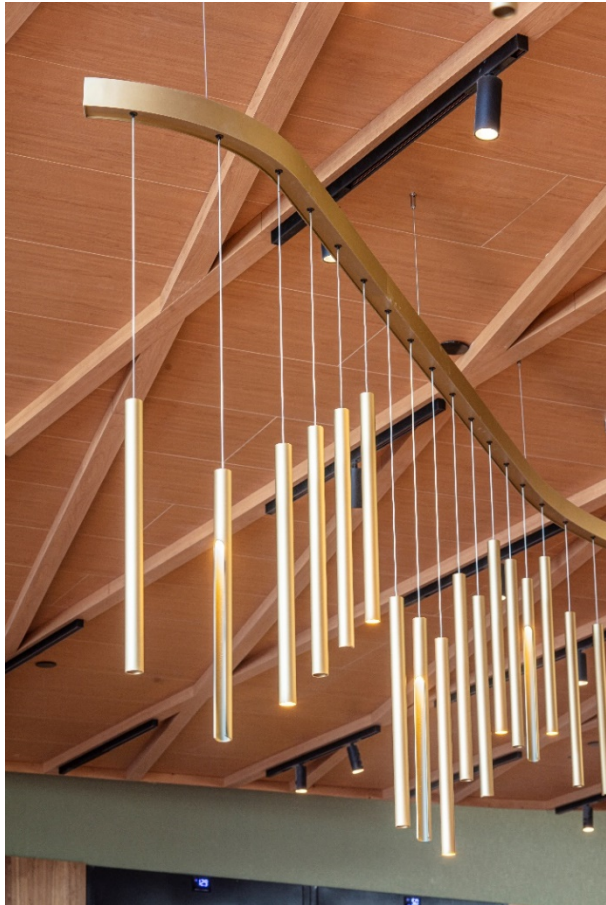

EL EQUIPO CREATIVO

C/LLul 57, 5º 2ª
08005 Barcelona
Tel. +34 93 221 68 75
comunicacion@elequipocreativo.com
www.elequipocreativo.com