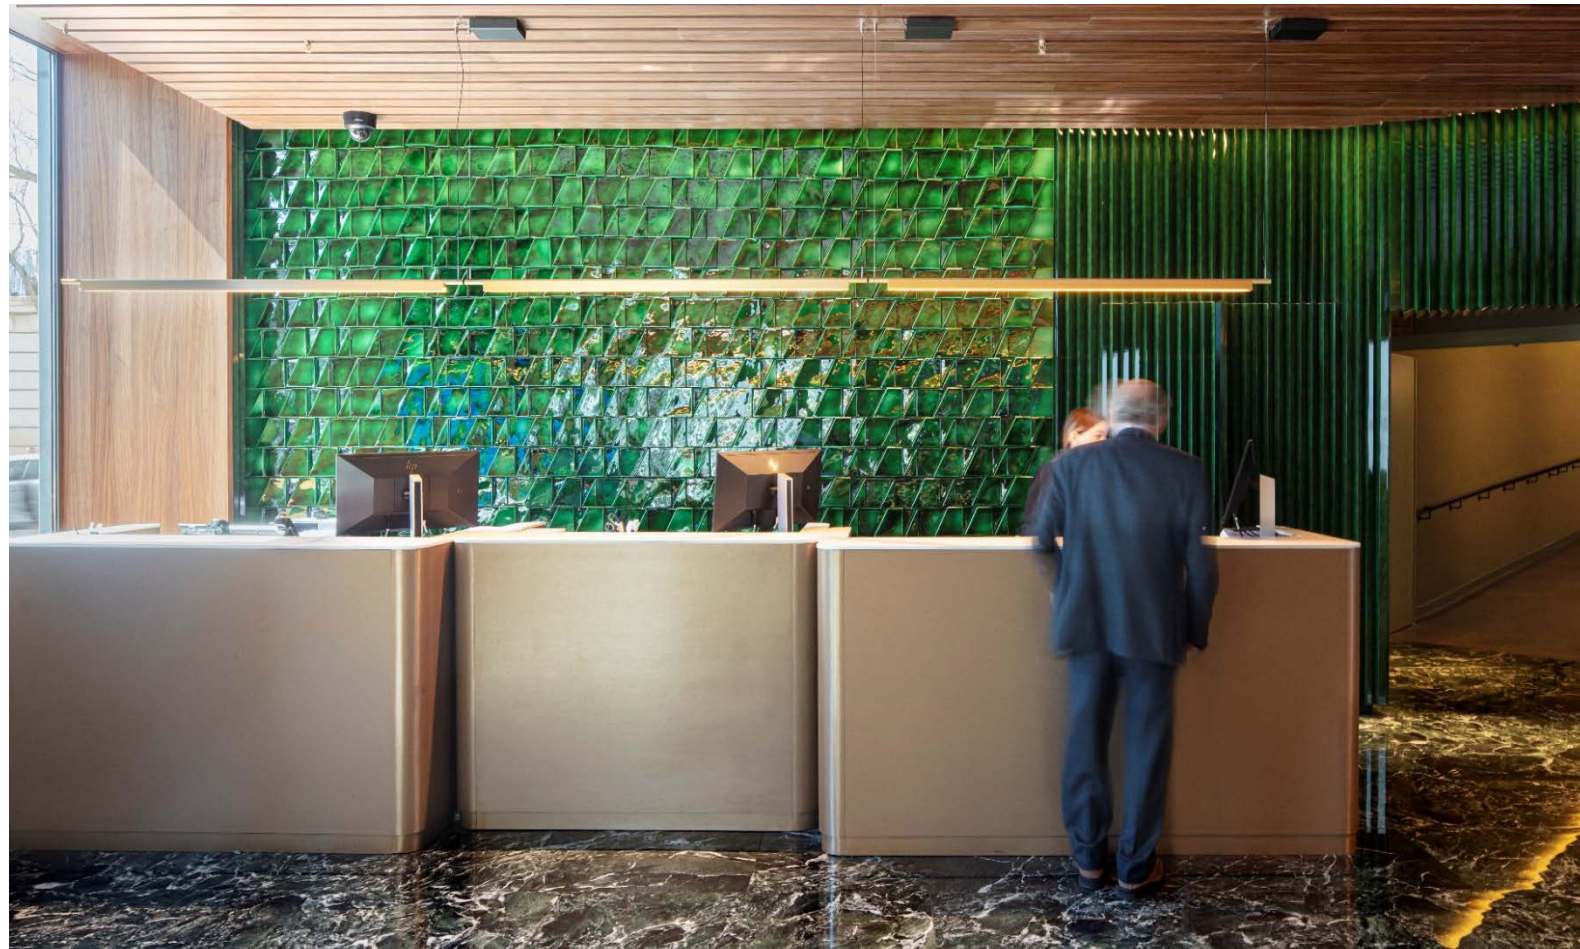

EL EQUIPO CREATIVO

LOBBY

The hotel's reception is discreetly positioned on the initial access level yet remains peripheral. This area is designed with vibrant and artisanal ceramics composed of three-dimensional pieces specially crafted for the project. The aim is to establish a dialogue with the bar counter while capturing the freshness and greenery of *Montjuic Park*.

C/LLul 57, 5º 2ª
08005 Barcelona
Tel. +34 93 221 68 75
comunicacion@elequipocreativo.com
www.elequipocreativo.com