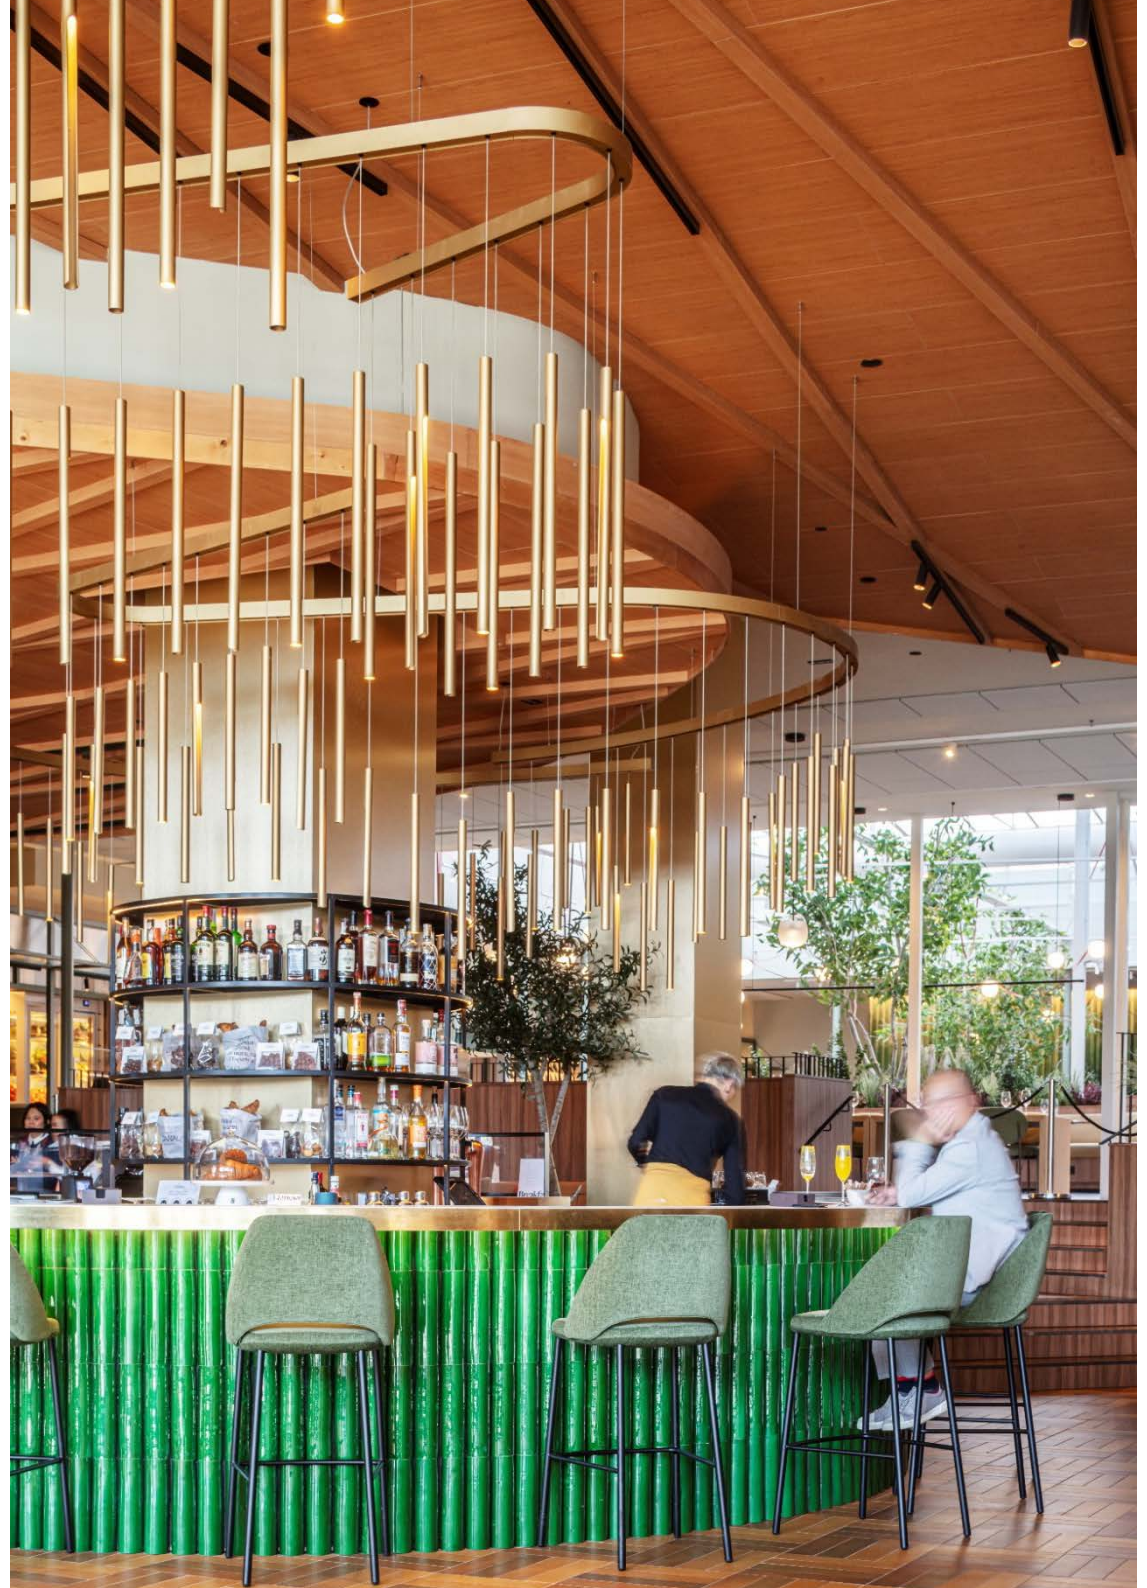

EL EQUIPO CREATIVO

C/LLul 57, 5º 2ª
08005 Barcelona
Tel. +34 93 221 68 75
comunicacion@elequipocreativo.com
www.elequipocreativo.com