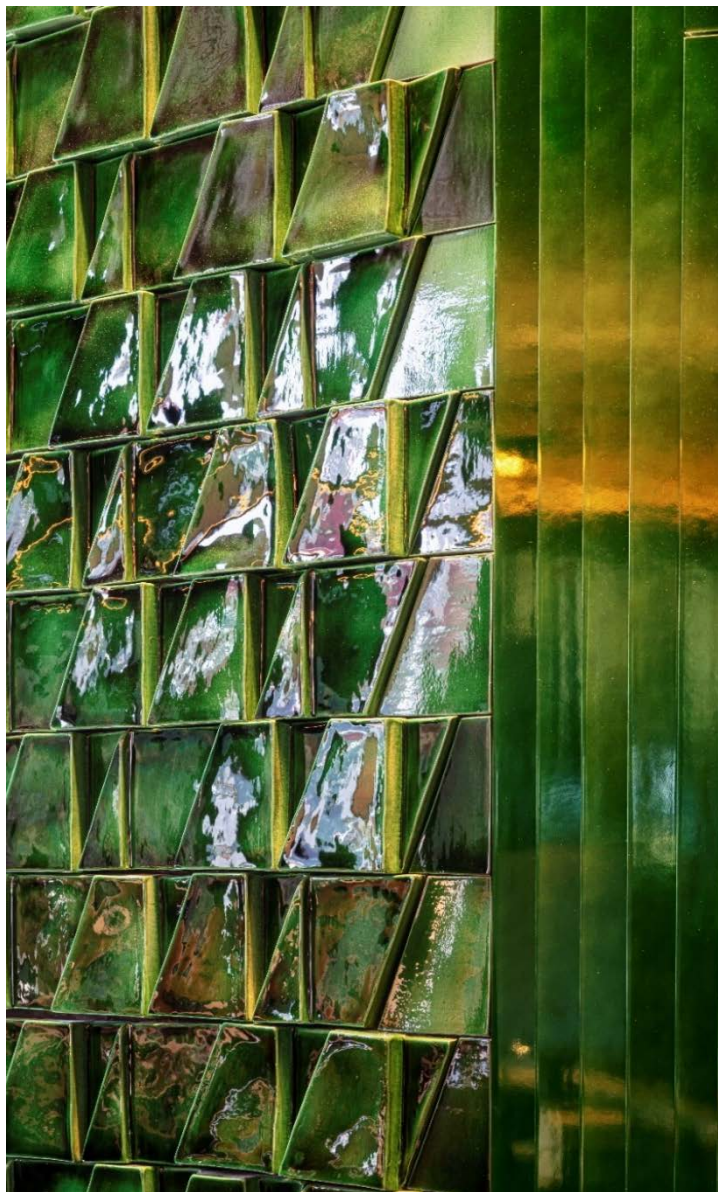

EL EQUIPO CREATIVO

C/LLul 57, 5º 2ª
08005 Barcelona
Tel. +34 93 221 68 75
comunicacion@elequipocreativo.com
www.elequipocreativo.com