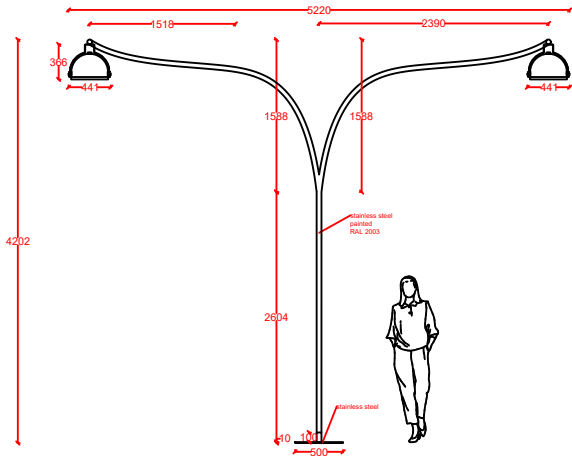

W-light scale 1:200

Sketch view

Light element