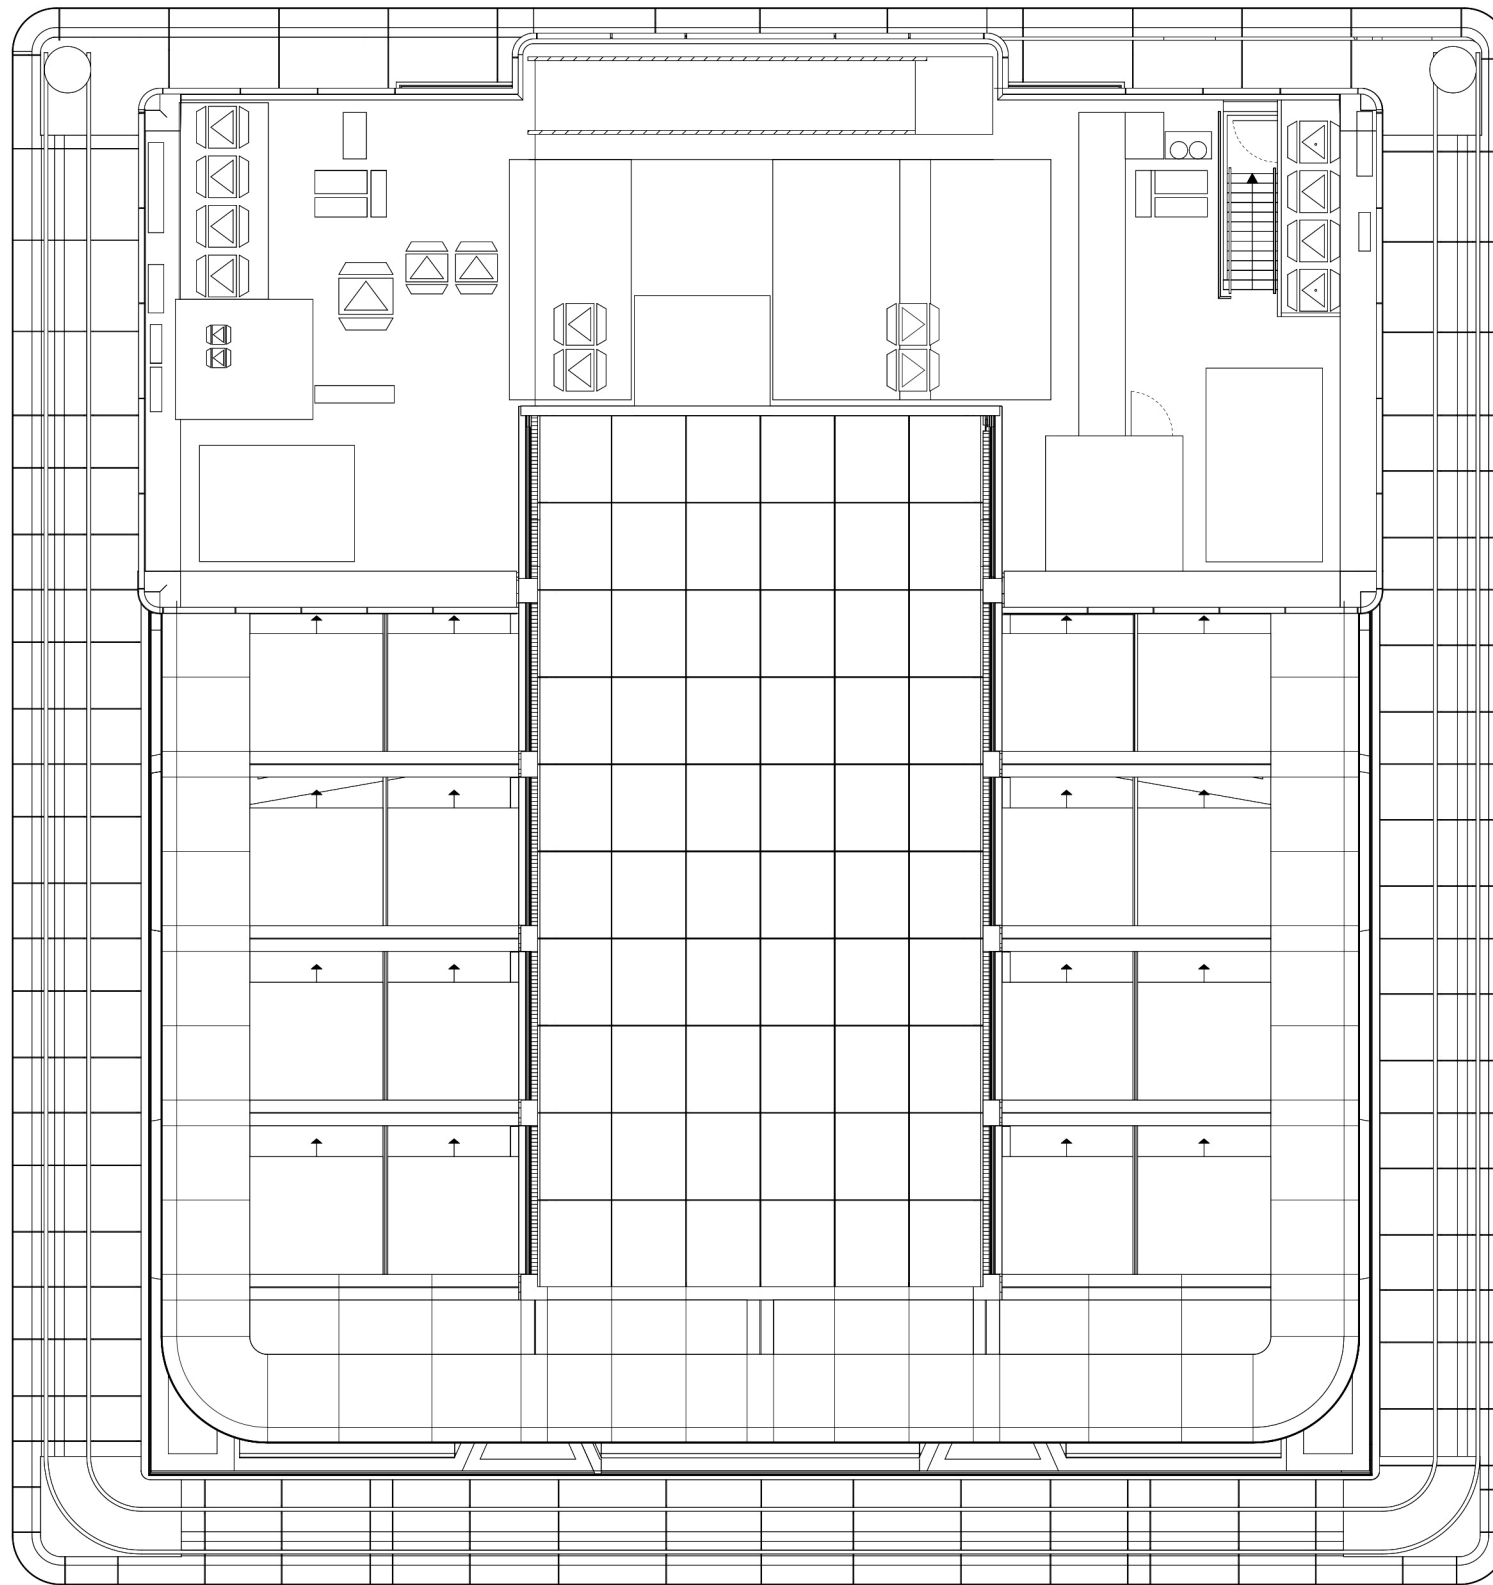

Techcombank HCMC - Floorplan Level 01

0 4m

Techcombank HCMC - Floorplan Level 02

0 4m

Techcombank HCMC - Floorplan Level 05

0 4m

Techcombank HCMC - Floorplan Level 06

0 4m

Techcombank HCMC - Floorplan Level 07

0 4m

Techcombank HCMC - Floorplan Level 09

0 4m

Techcombank HCMC - Floorplan Roof Top

Techcombank HCMC - Floorplan Roof Level

0 4m

Techcombank HCMC - Site Plan

Techcombank HCMC - Cross Section

0 10m

Techcombank HCMC - Longitudinal Cross Section

0 10m

Techcombank HCMC - South East Elevation

0 10m

Techcombank HCMC - South East Elevation

0 10m