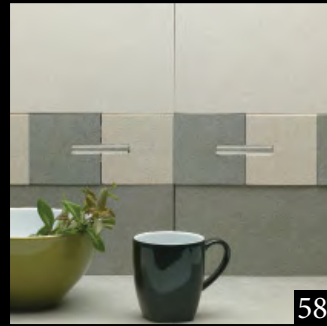

40

41

42

45

46

43

44

47

48

51

52

49

50

53

54

- | | | |
|---------------------------------|--------------------------------|-------------------------------------|
| 1- Hotel Four seasons | 24- Surf tapis detail | 47- 1x1 Burdur beige hamam |
| 2- Crevasse Coral White | 25- Surf tapis | 48- Ottoman Coral-Noce |
| 3- Detail Gipsy Girl | 26- Eclipse tapis | 49- Ottoman com design |
| 4- Rolling colours | 27- Eclipse detail | 50- Ottoman detail |
| 5- Bouquet (detail) | 28- Hopscotch detail | 51- Crosswise A Calacatta-Thassos |
| 6- Bahamas tapis | 29- Hopscotch tapis | 52- Crosswise A Carrara -Alpes grey |
| 7- Ferro colonne | 30- Scotch winter | 53- Stacked blend 26 |
| 8- Ferro detail | 31- Circuit tapis | 54- Vision Ming 04 |
| 9- Bleue scaloppe | 32- Chopstick detail | 55- Silver shadow + Thassos |
| 10- Fresque Shopping center | 33- Bulles | 1x30x60 H |
| 11- Jalousie Cappuccino | 34- Olives branches tapis | 56- Random brick 23 St Tropez |
| 12- Plank ardoise inox | 35- Avellanas traces tapis | 57- Silver shadow+ |
| 13- Jalousie Dark olive | 36- Kilim tapis | Thassos& Tulip Black |
| 14- Rug Dark olive-Turkish gray | 37- Kaleidoscope | 58- Fine (Stitch 3) |
| 15- Stripes marbres | 38- Random multi com cascada | 59- Freeway Windows + Epkesus |
| 16- Weave Cappuccino | 39- Random multi com design | dune 30x60 |
| 17- Weave (detail) | 40- Random brick 23 com design | 60- Tatami Misty blue 1x30x60 |
| 18- Heavy rain Burdur-Empereur | 41- Random multi (detail) | + Misty blue H |
| 19- Calades patio Cordoue | 42- 1x1 Burdur beige | 61- Stacked blend 26 |
| 20- Chateau Montrose Bordeaux | 43- 1,5x1,5 Ephesus ``Perge`` | 62- Crosswise B Burdur |
| 21- Roseton detail | 44- Doble stitch2+Ephesus | 63- Tatami misty blue |
| 22- Roseton St Paul de Vence | 45- Embracing squares hall | 64- Stacked dark olive + 30x60H |
| 23- Zeugma tapis maison | 46- 1x1 Burdur beige + Eyes 2 | |