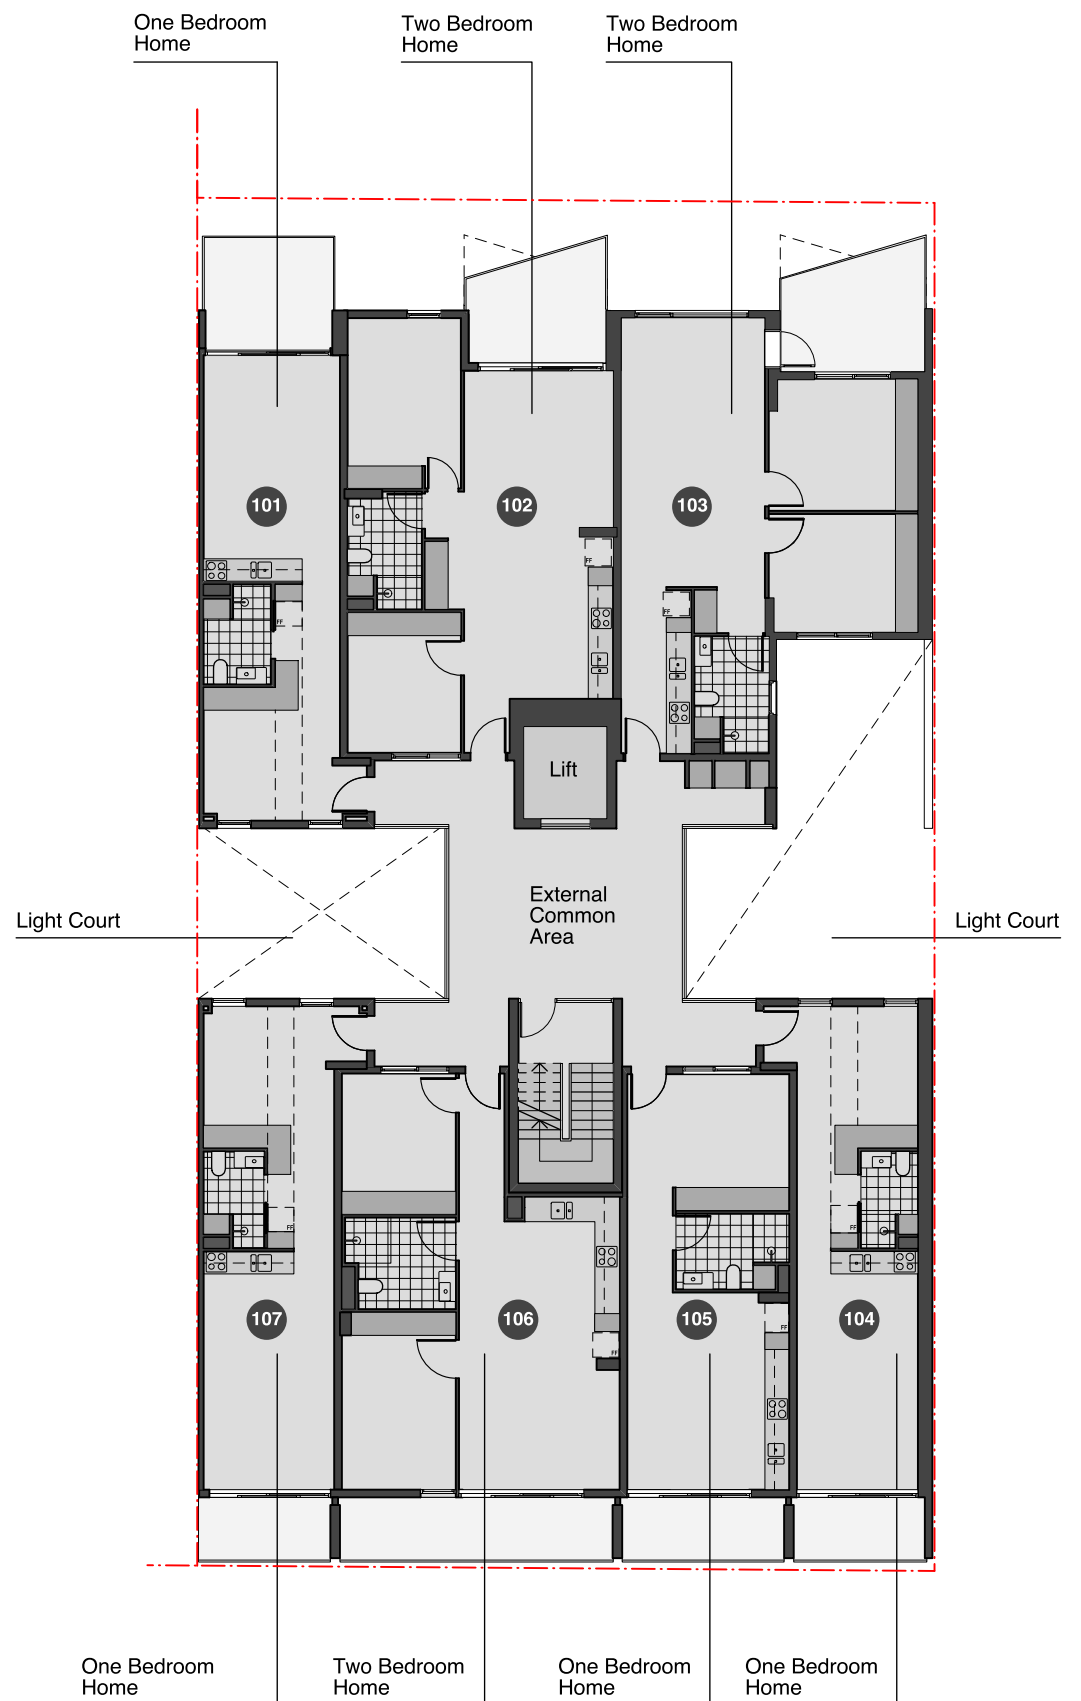

Ground Level Floor Plan
1:200 @A3

First Level Floor Plan
1:200 @A3

PARKLIFE

**austin
maynard
architects**