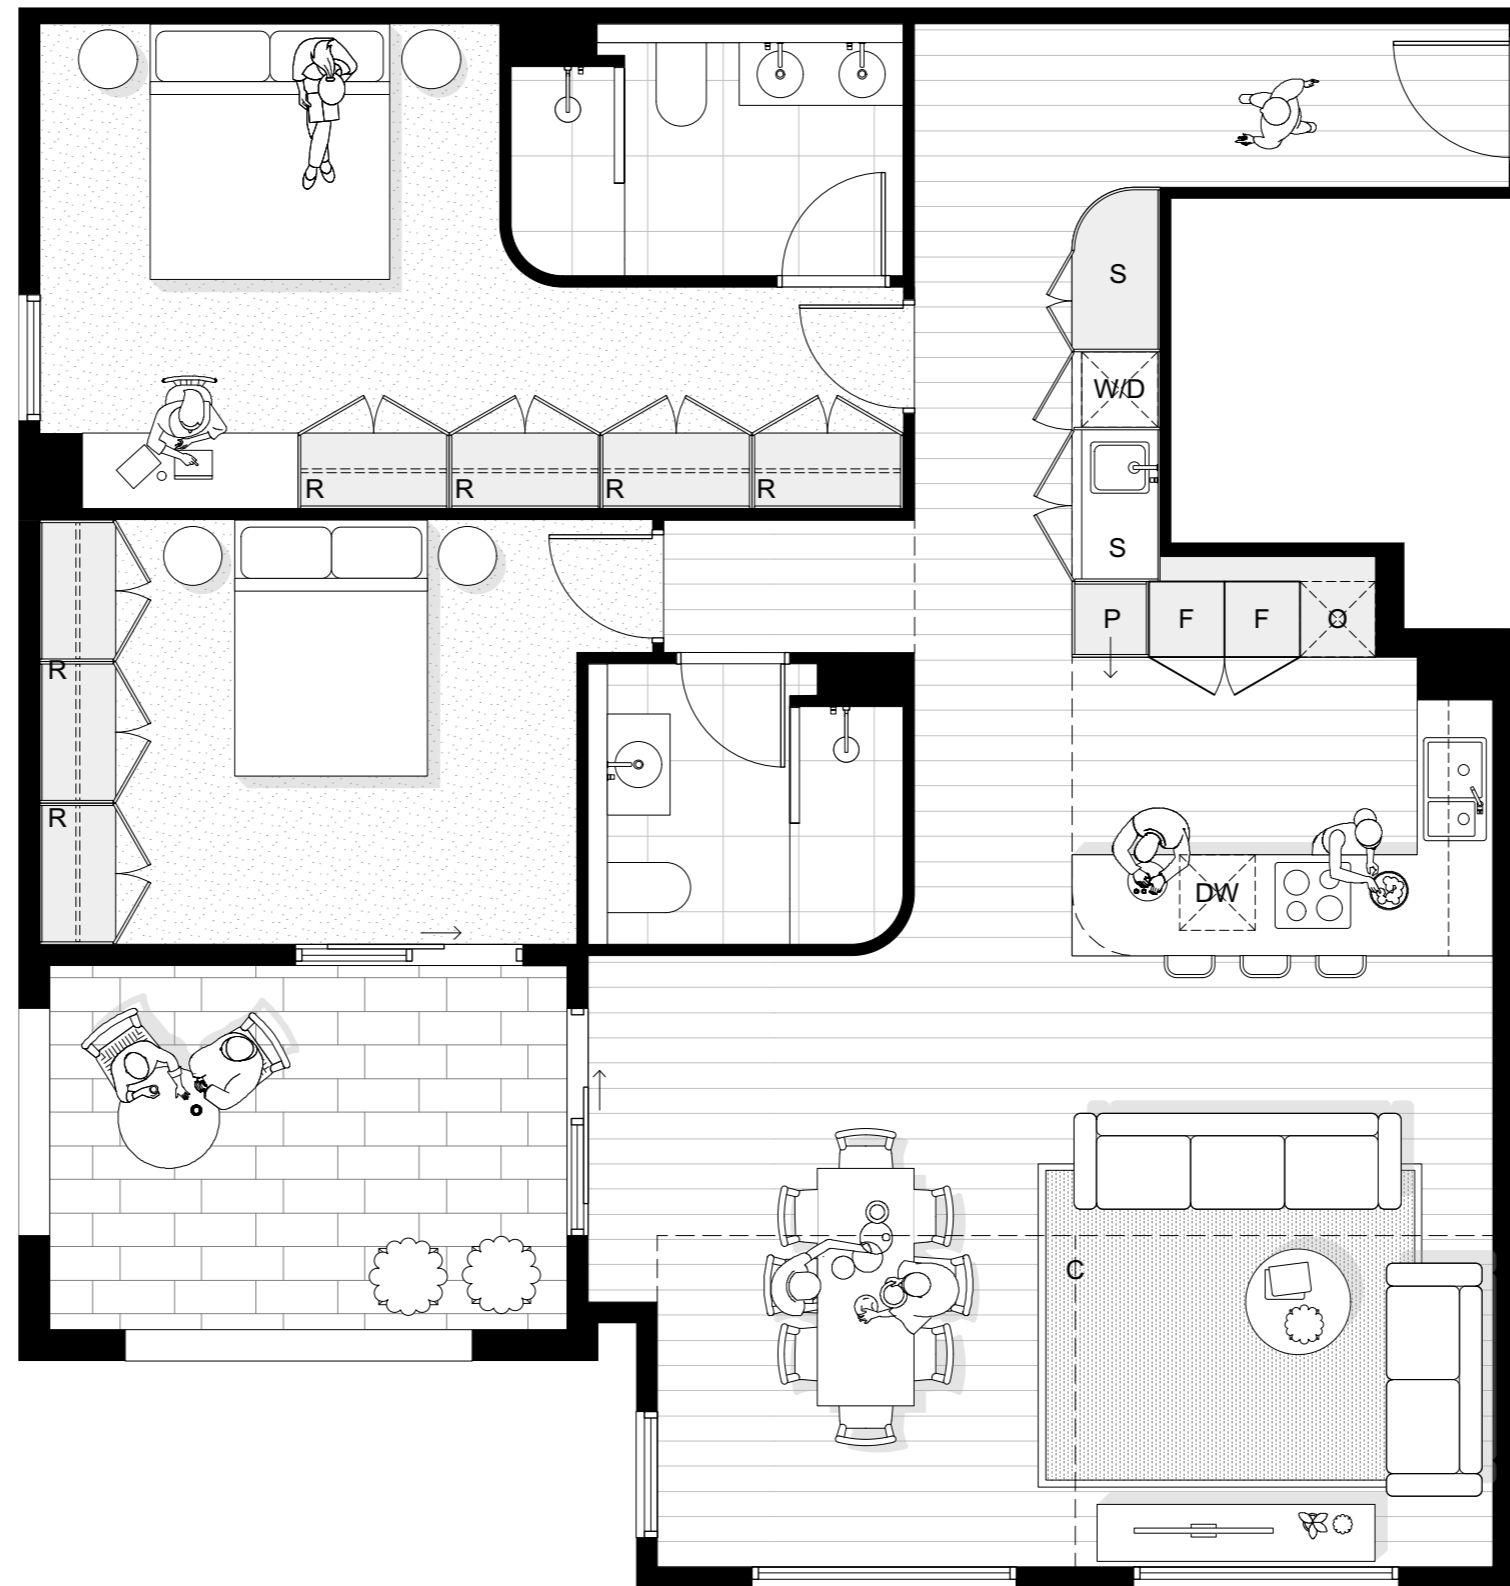

- F** Fridge/Freezer
- P** Pantry
- DW** Dishwasher
- O** Oven
- W/D** Washing Machine + Dryer Stack
- W** Washing Machine
- D** Dryer
- S** Storage
- R** Robe
- RW** Roof Window
- C** Cathedral Ceiling

*Apartment 1.04*

- F Fridge/Freezer
- P Pantry
- DW Dishwasher
- O Oven
- W/D Washing Machine + Dryer Stack
- W Washing Machine
- D Dryer
- S Storage
- R Robe
- RW Roof Window
- C Cathedral Ceiling

**Apartment 1.05**