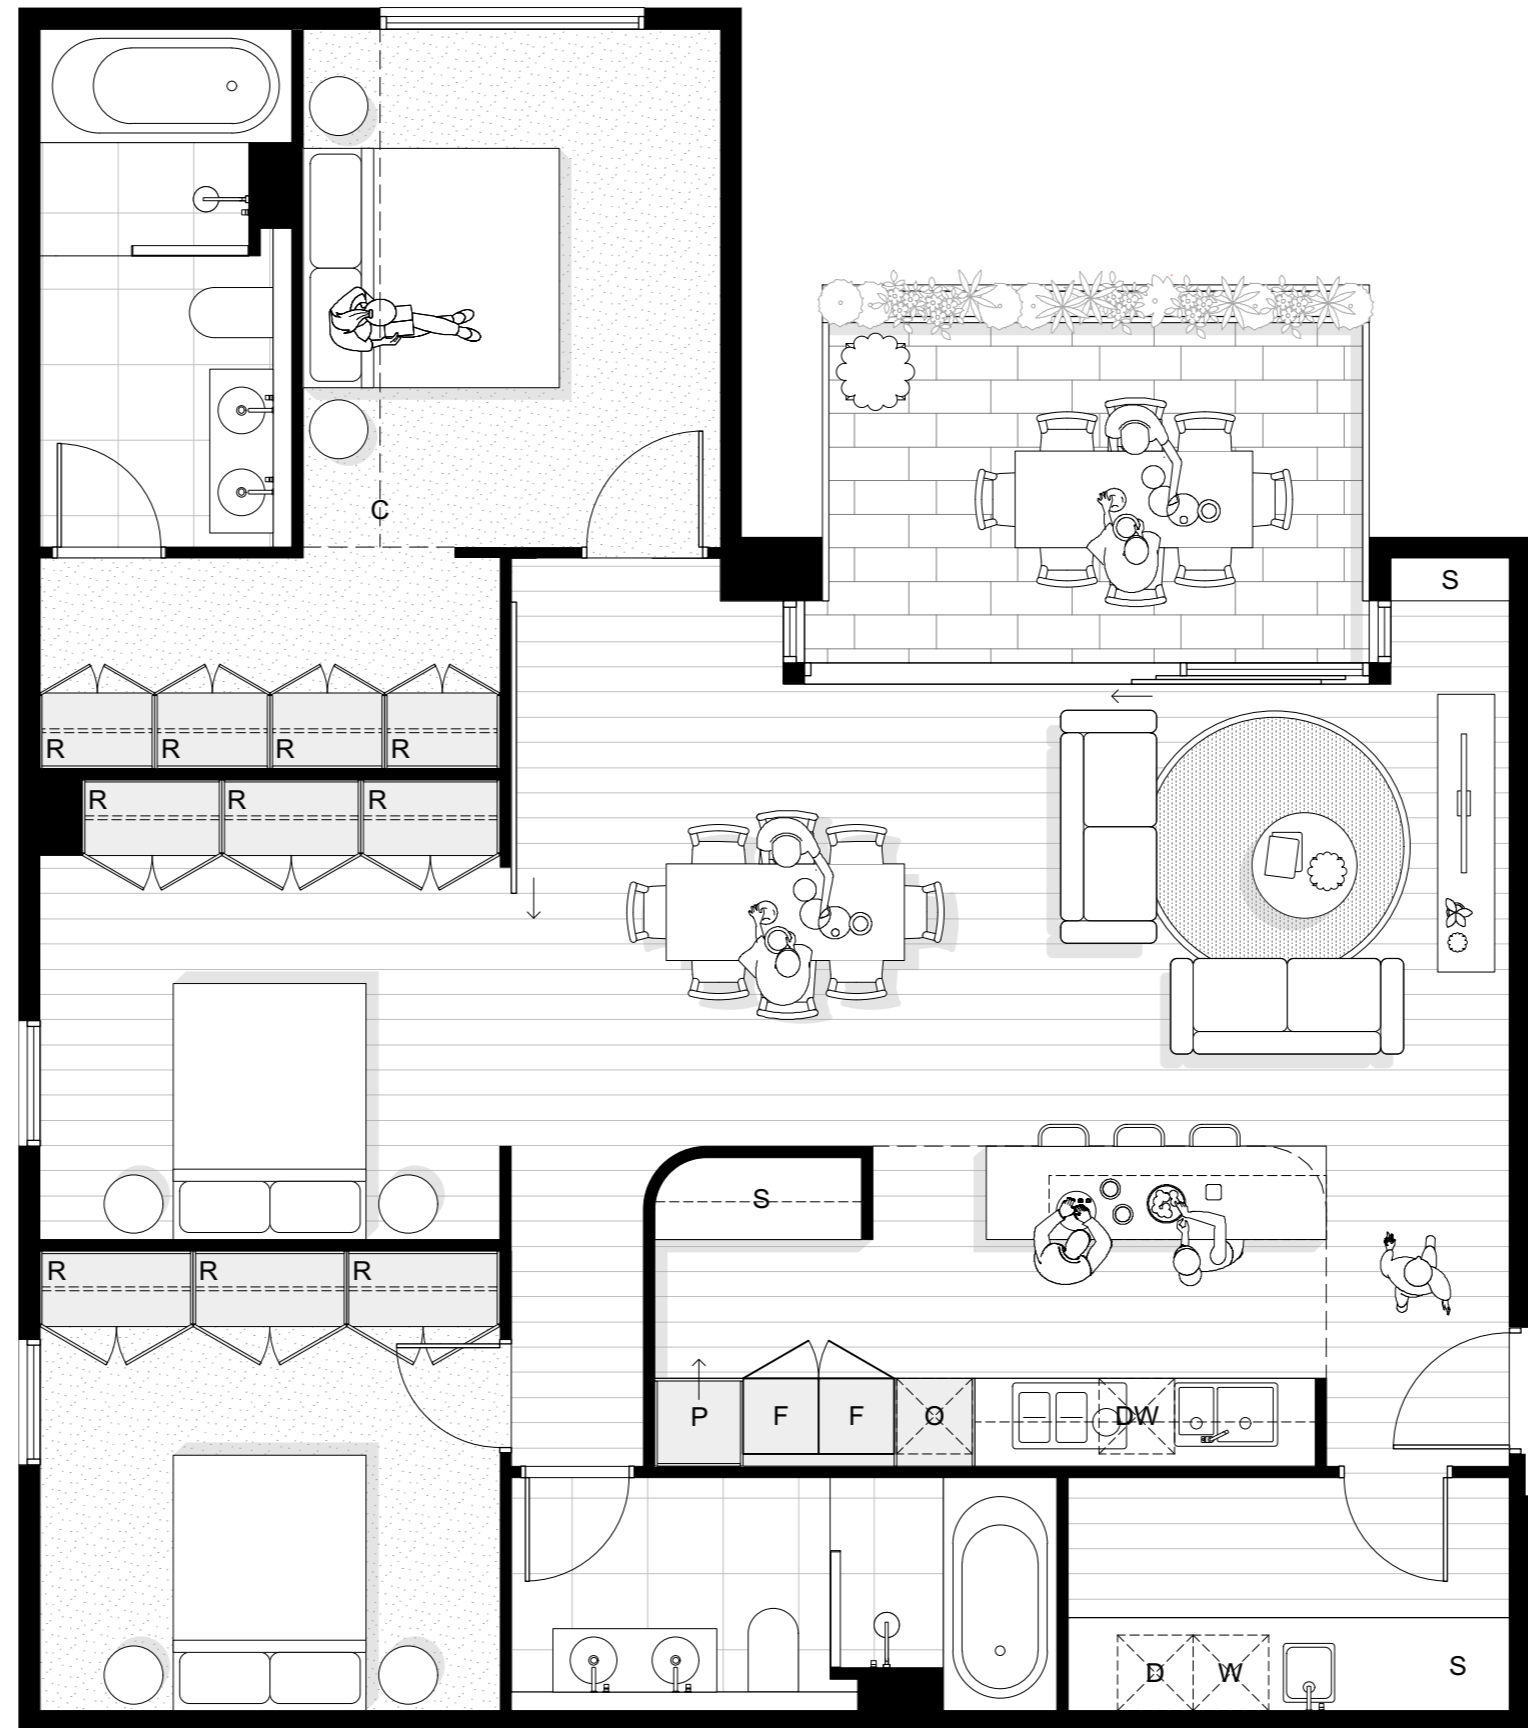

Apartment 1.05

- **F** Fridge/Freezer
- **P** Pantry
- **DW** Dishwasher
- **O** Oven
- **W/D** Washing Machine + Dryer Stack
- **W** Washing Machine
- **D** Dryer
- **S** Storage
- **R** Robe
- **RW** Roof Window
- **C** Cathedral Ceiling