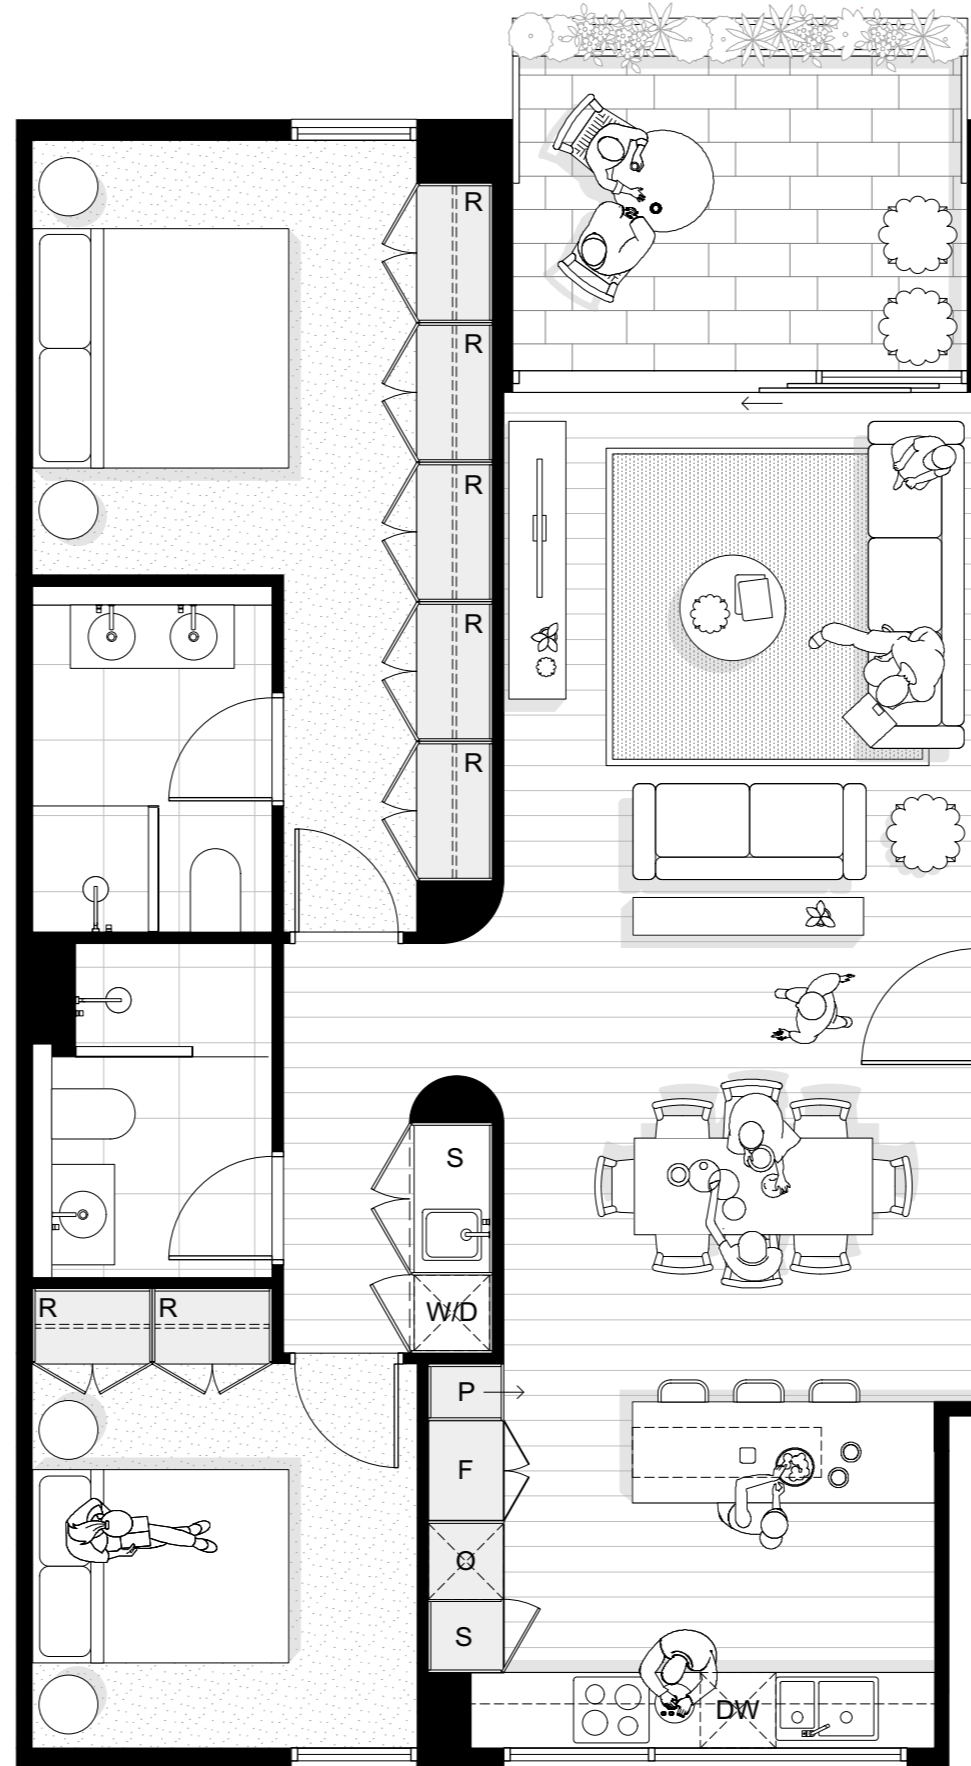

*Apartment G.01*

- F** Fridge/Freezer
- P** Pantry
- DW** Dishwasher
- O** Oven
- W/D** Washing Machine + Dryer Stack
- W** Washing Machine
- D** Dryer
- S** Storage
- R** Robe
- RW** Roof Window
- C** Cathedral Ceiling

*Apartment 1.01*

- F** Fridge/Freezer
- P** Pantry
- DW** Dishwasher
- O** Oven
- W/D** Washing Machine + Dryer Stack
- W** Washing Machine
- D** Dryer
- S** Storage
- R** Robe
- RW** Roof Window
- C** Cathedral Ceiling

*Apartment 1.02*

- F Fridge/Freezer
- P Pantry
- DW Dishwasher
- O Oven
- W/D Washing Machine + Dryer Stack
- W Washing Machine
- D Dryer
- S Storage
- R Robe
- RW Roof Window
- C Cathedral Ceiling

**Apartment 1.03**

- F** Fridge/Freezer
- P** Pantry
- DW** Dishwasher
- O** Oven
- W/D** Washing Machine + Dryer Stack
- W** Washing Machine
- D** Dryer
- S** Storage
- R** Robe
- RW** Roof Window
- C** Cathedral Ceiling