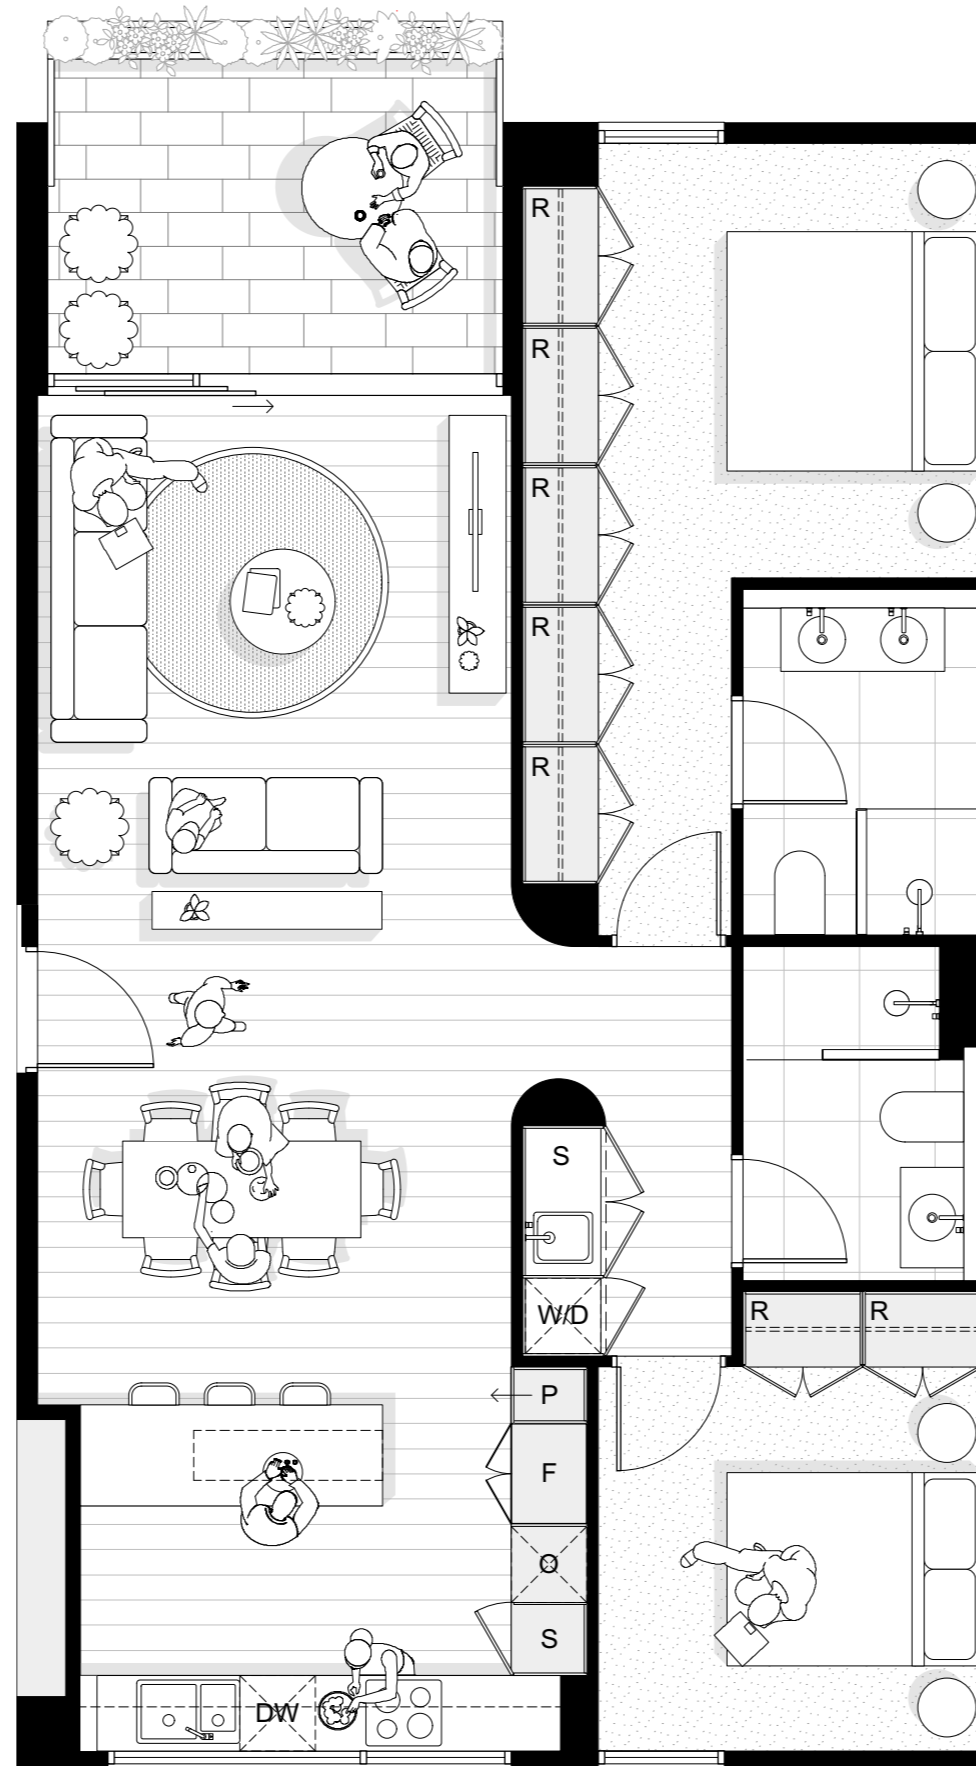

Apartment 1.04

- F Fridge/Freezer
- P Pantry
- DW Dishwasher
- O Oven
- W/D Washing Machine + Dryer Stack
- W Washing Machine
- D Dryer
- S Storage
- R Robe
- RW Roof Window
- C Cathedral Ceiling