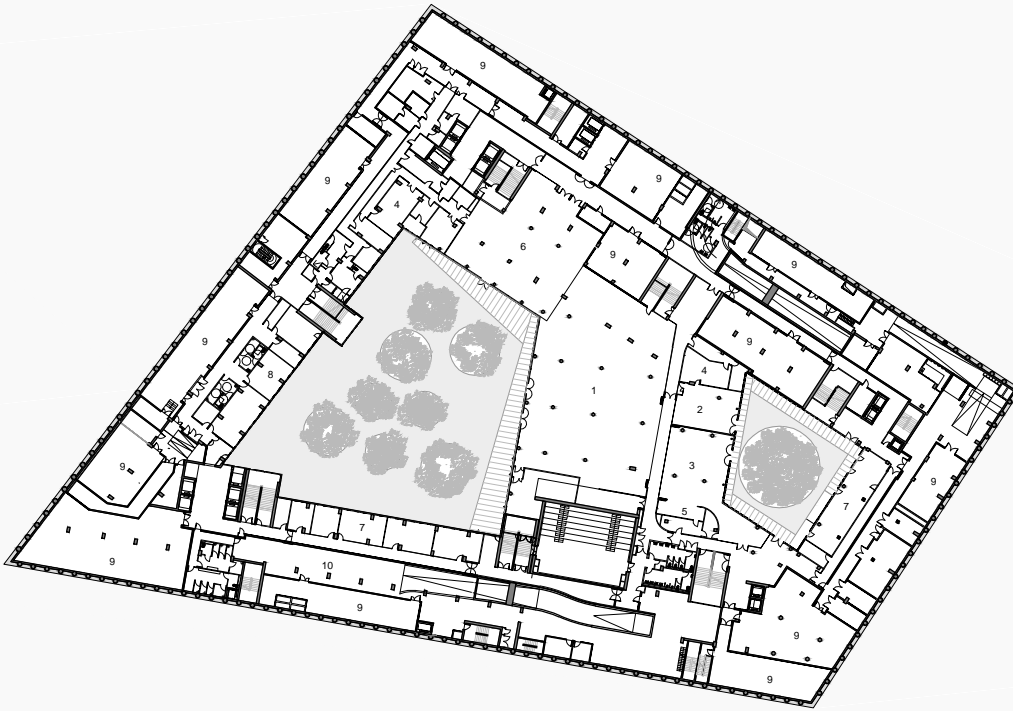

DFA | DIETMAR FEICHTINGER ARCHITECTES - AUBERVILLIERS - VEOLIA HEADQUARTERS - GARDEN LEVEL