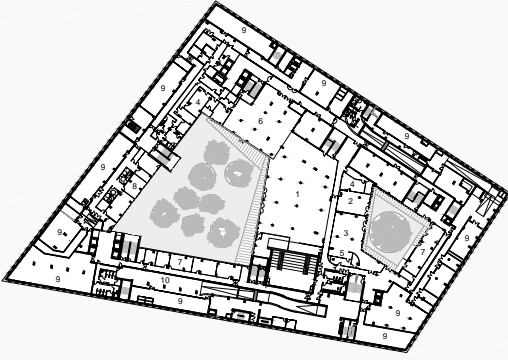

DFA | DIETMAR FEICHTINGER ARCHITECTES - AUBERVILLIERS - VEOLIA HEADQUARTERS - GARDEN LEVEL

- 1 RESTAURANT
- 2 BRASSERIE
- 3 CAFETERIA
- 4 KITCHEN
- 5 CAFETERIA OFFICE
- 6 SCRAMBLE
- 7 MEETING ROOM
- 8 OFFICES
- 9 TECHNICAL ROOM
- 10 BICYCLE PARKING