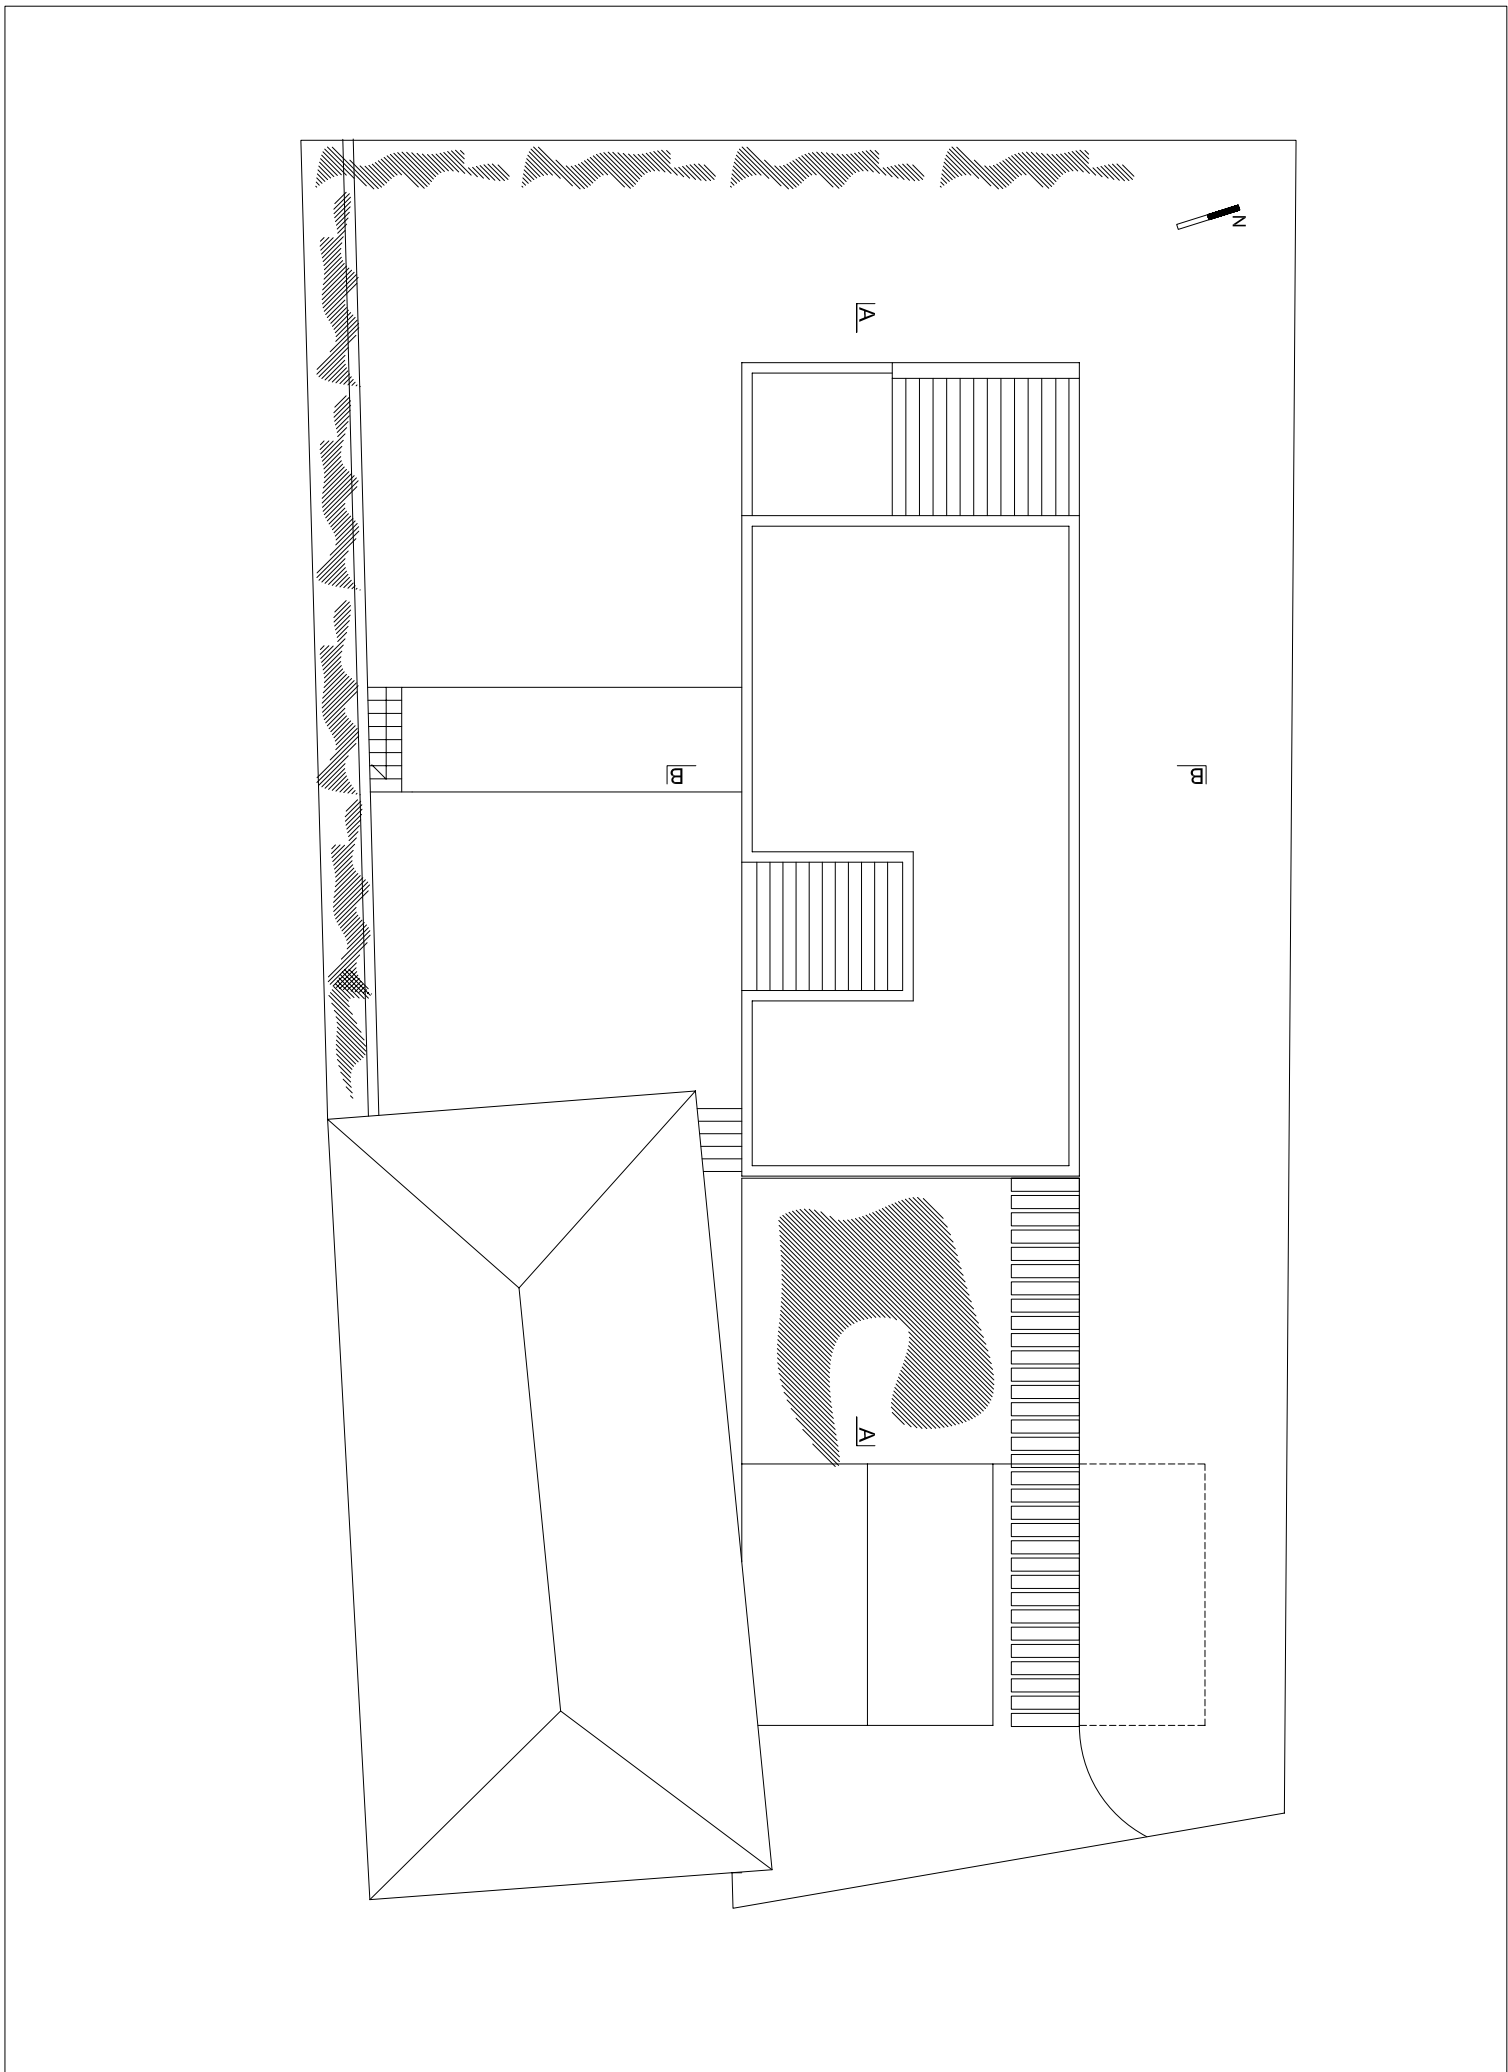

SITUATION PLAN

0 1m 2m 5m 10m

HOUSE IN GORDUNO
TICINO - SWITZERLAND

DAVIDE MACULLO ARCHITECT