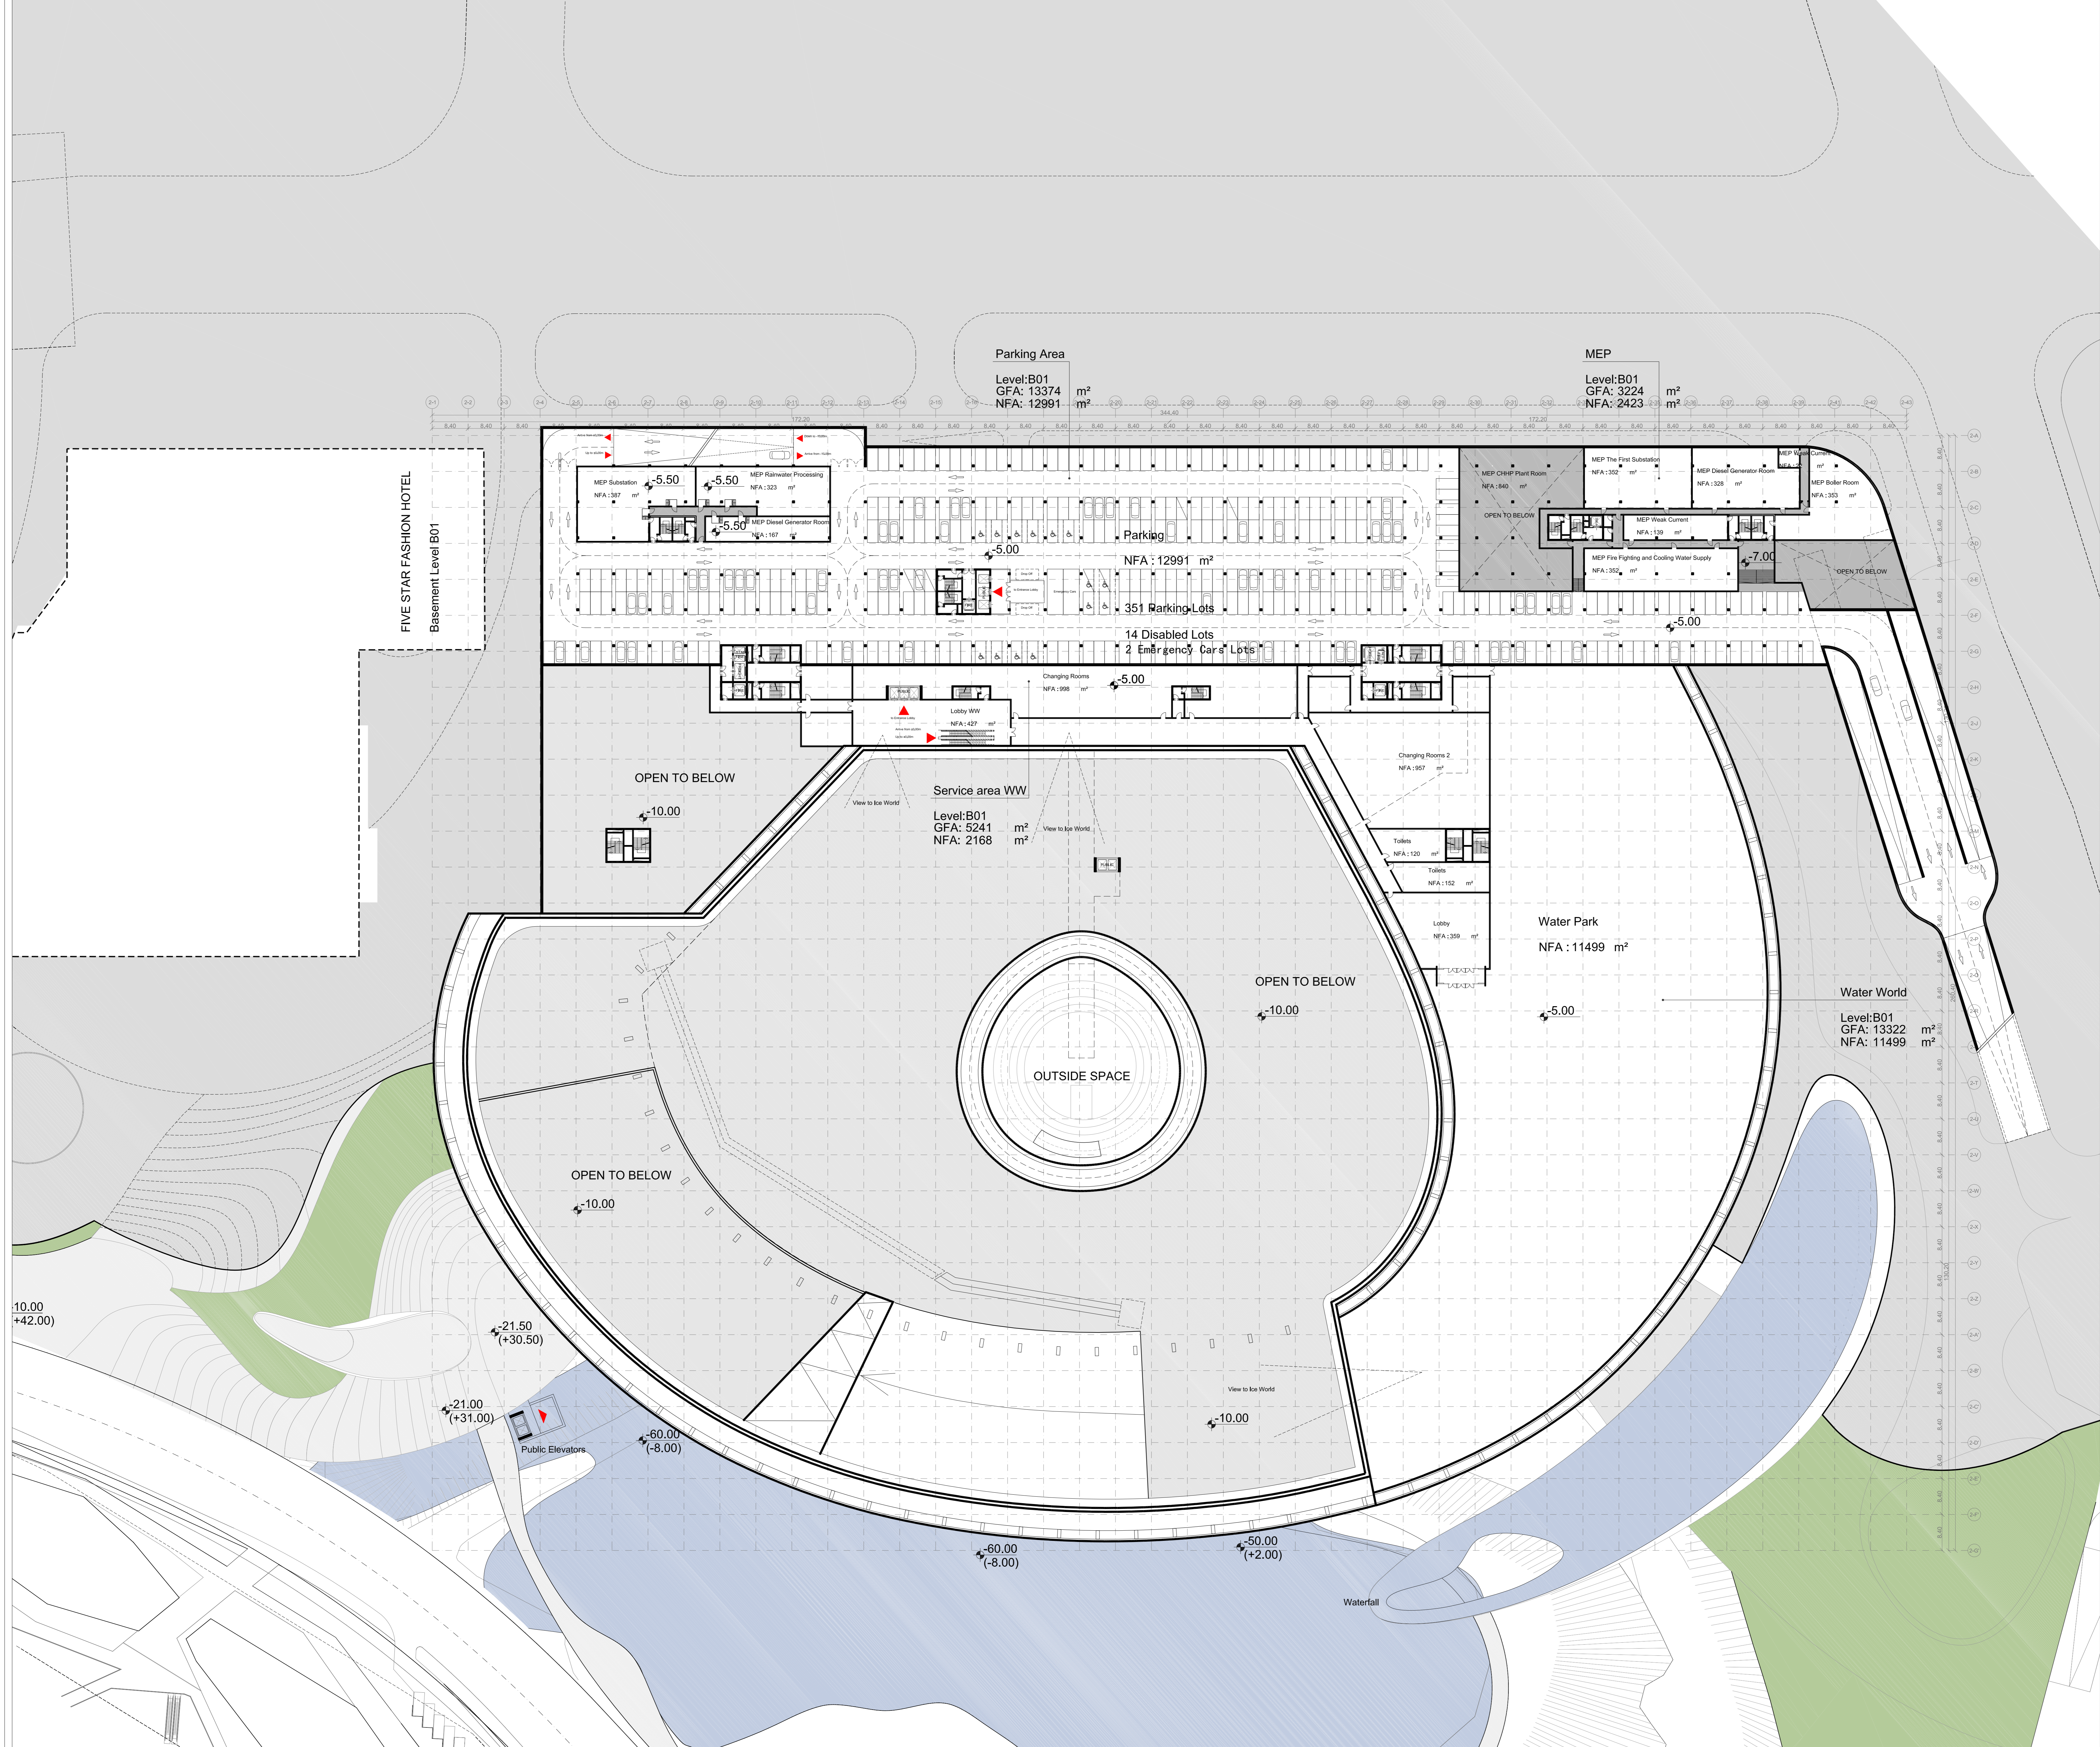

图例 LEGEND

- |  |                |                     |
|--|----------------|---------------------|
|  | 冰雪世界           | ICE PARK            |
|  | 室内滑雪道          | INDOOR SKI SLOPE    |
|  | 水上乐园           | WATER PARK          |
|  | 购物区            | SHOPPING            |
|  | 大堂             | LOBBY               |
|  | 主题餐厅           | RESTAURANT          |
|  | 后勤配套服务         | AUXILIARY           |
|  | 设备用房           | MEP SERVICES        |
|  | 地下停车场<br>卡车装卸区 | PARKING AND LOADING |
|  | 交通空间           | CIRCULATION AREA    |
|  | 核心区            | CORE AREA           |

FIVE STAR FASHION HOTEL  
Basement Level B01

Floorplan Level B01 -5.0m 1:500