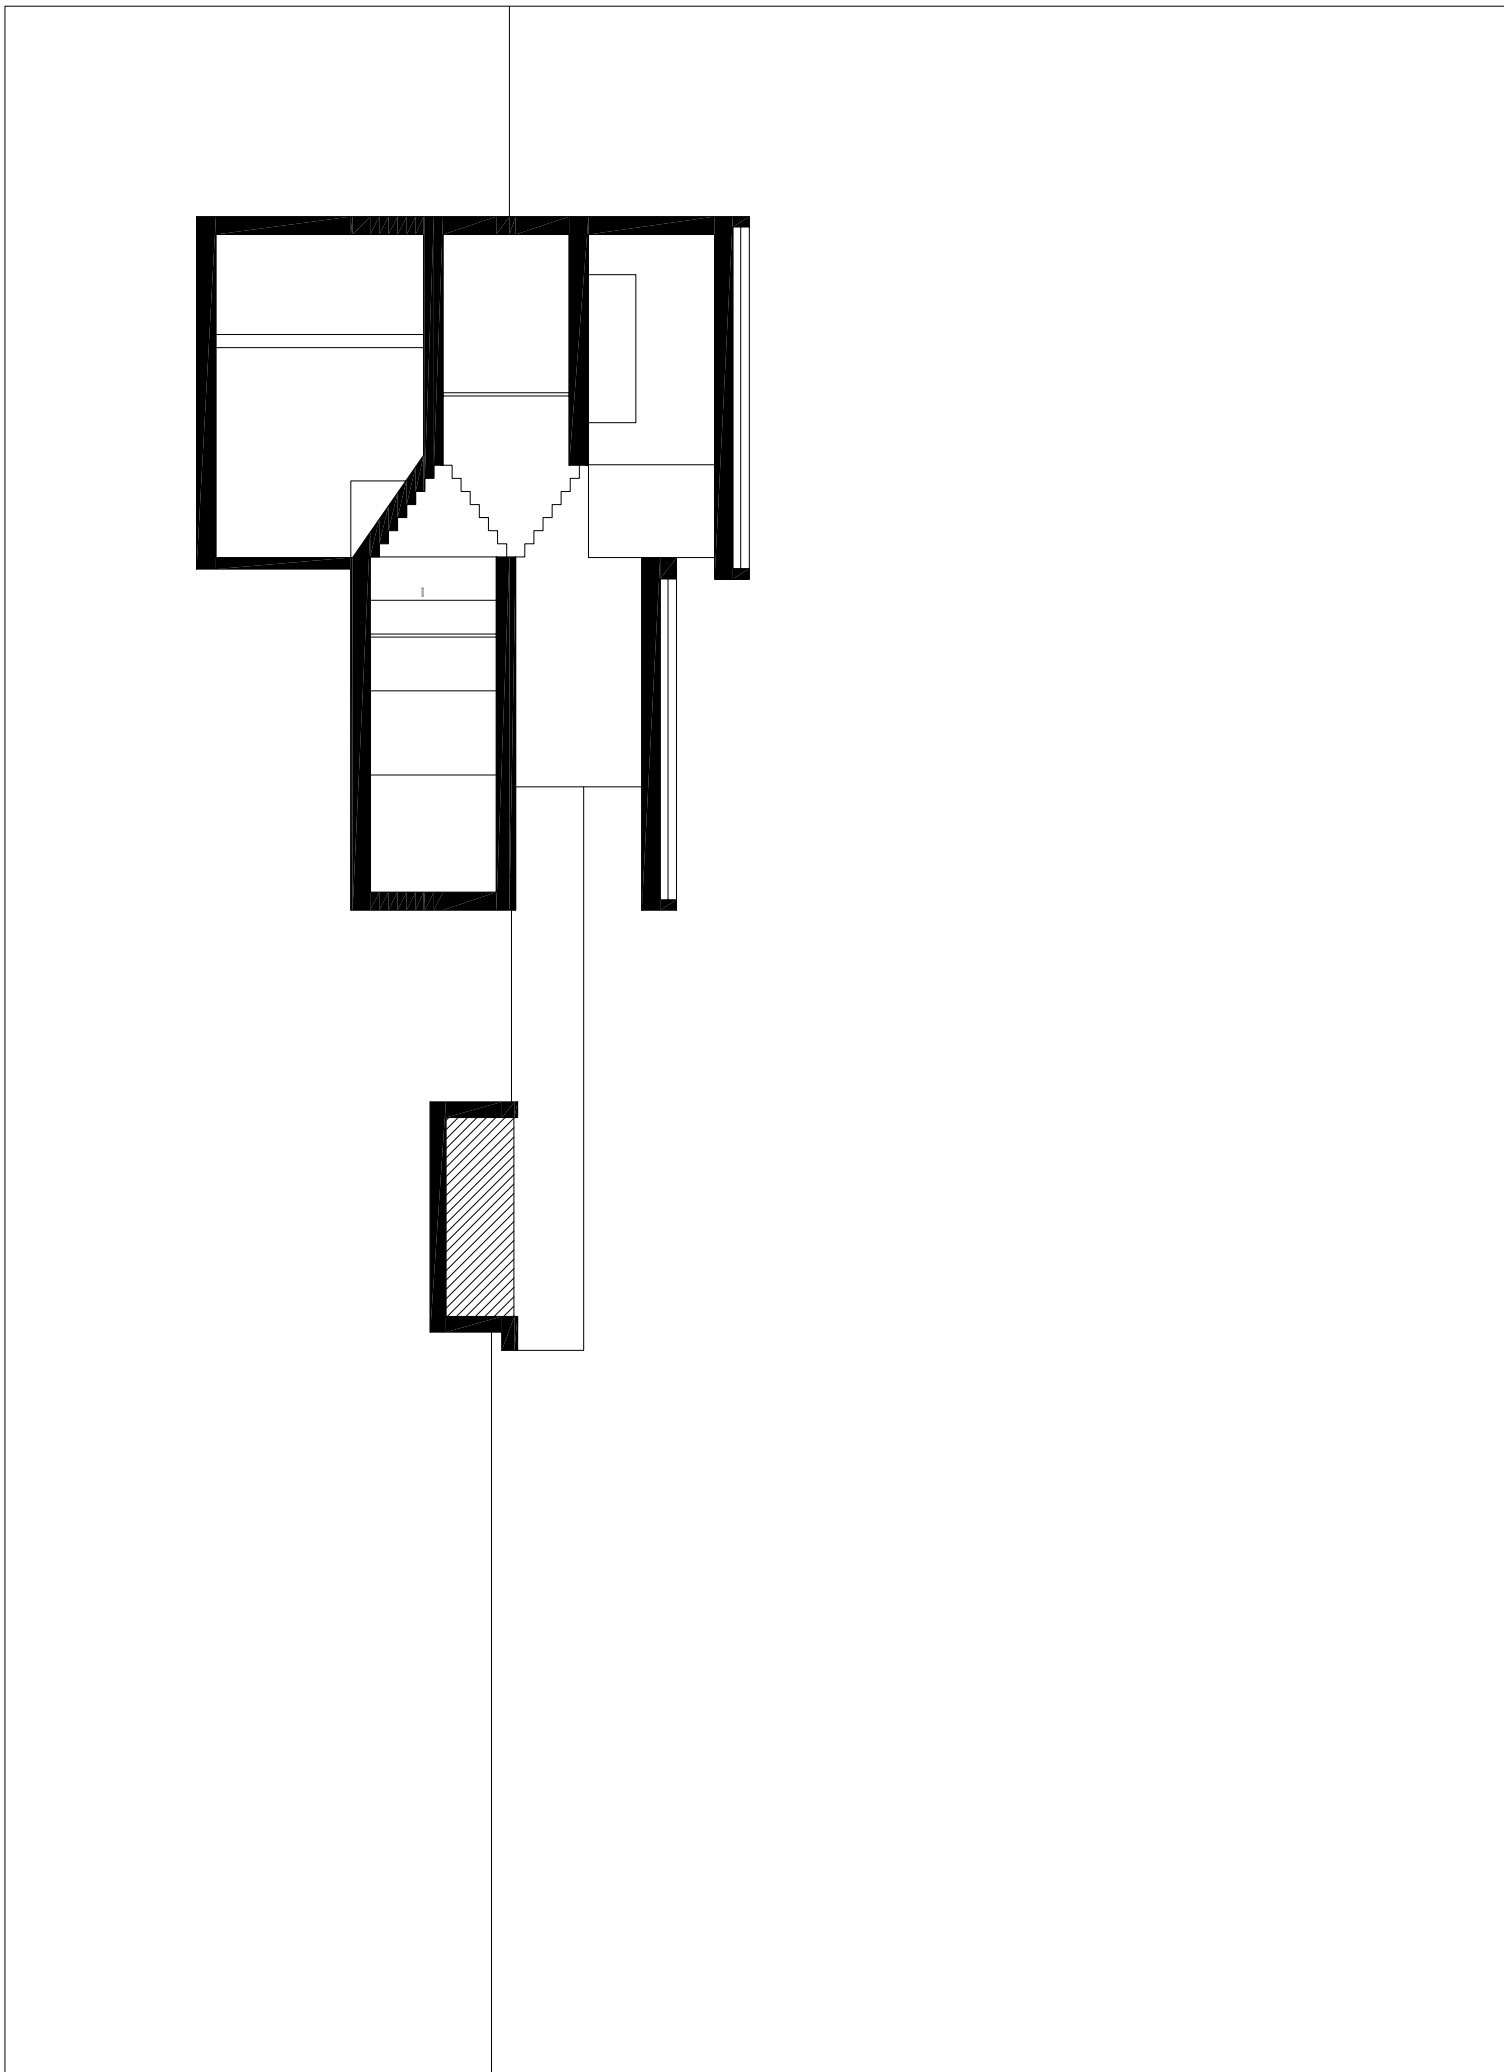

SECTION B-B

HOUSE IN COMANO  
TICINO - SWITZERLAND

DAVIDE MACULLO & MARCO STROZZI ARCHITECTS