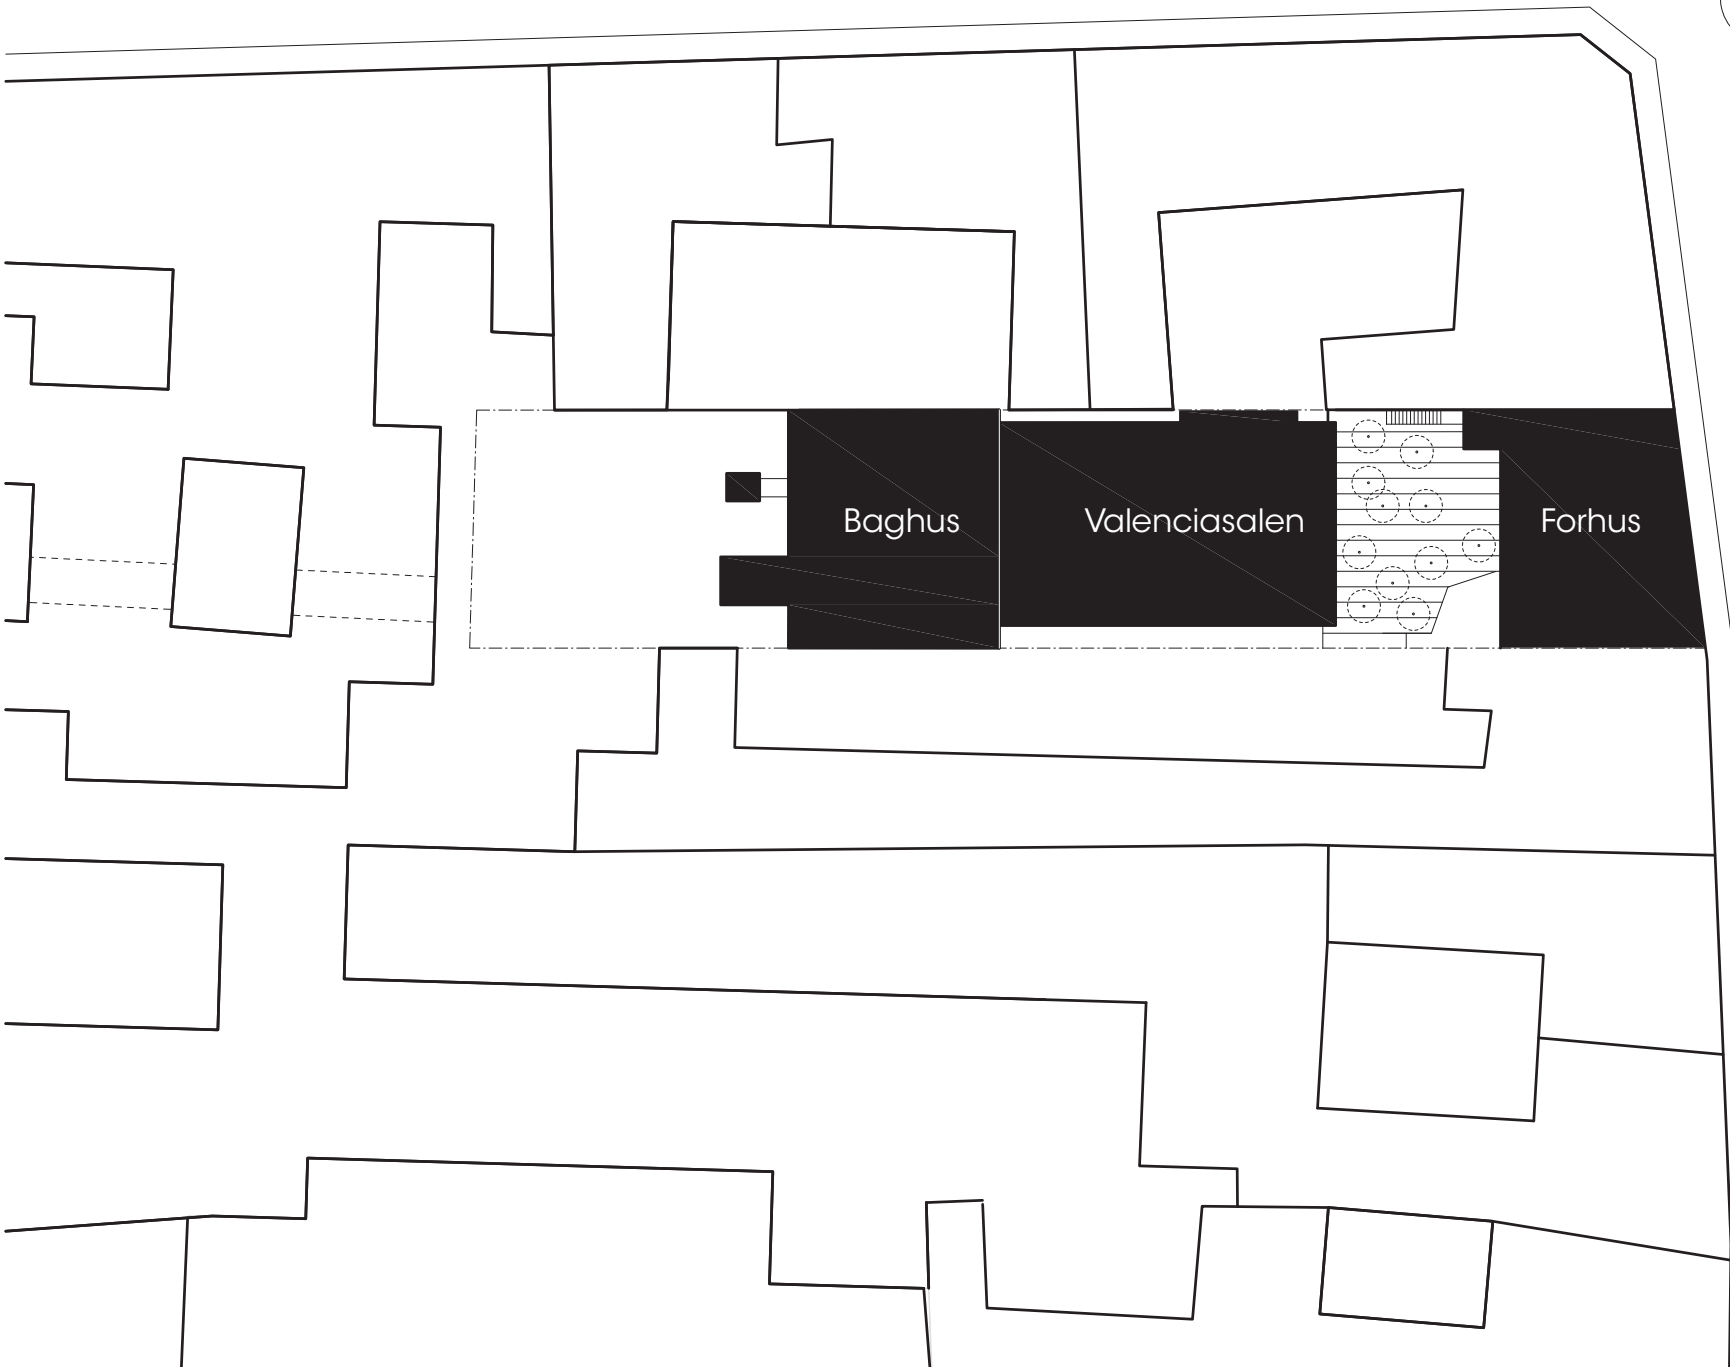

STENOGADE

VESTERBROGADE

sitplan 1:500