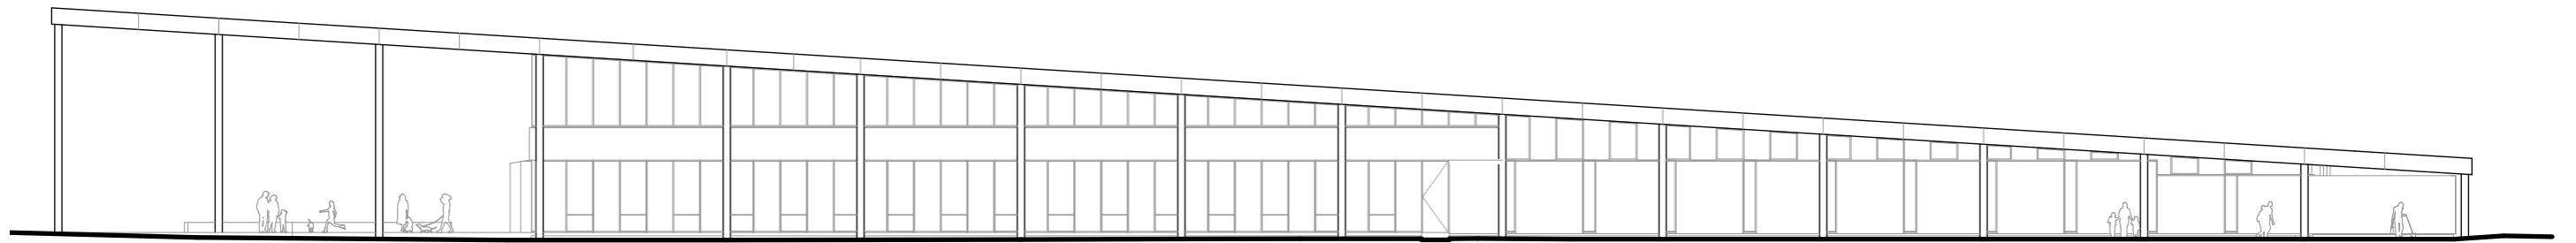

GROUND FLOOR PLAN

BARC - Blacktown Animal Rehoming Centre

- | | | | |
|------------------------------|-----------------------------|-----------------------------|-------------------------------|
| 0.1 Public entry / forecourt | 1.1 Public reception | 3.2 Cattery | 6.3 Prep & clean + volunteers |
| 0.2 Public parking | 1.2 Cat adoption | 4.1 Dog kennels - isolation | 6.4 Poultry |
| 0.3 Staff parking / access | 1.3 Dog Adoption | 4.2 Dog kennels | |
| 0.4 Courtyard | 2.1 Multipurpose space | 5.1 Dangerous dogs | |
| 0.5 Livestock | 2.2 Staff amenities | 5.2 Dog kennels | |
| 0.6 Dog exercise yard | 2.3 Staff office | 6.1 Assess + quarantine | |
| 0.7 Existing building | 3.1 Vet clinic + surrenders | 6.2 Store + bins | |
- CW Covered Walkway

BUILDING 1 SECTION

BARC - Blacktown Animal Rehoming Centre

- 0.1 Public entry / forecourt
- 0.2 Public parking
- 0.3 Staff parking / access
- 0.4 Courtyard
- 0.5 Livestock
- 0.6 Dog exercise yard
- 0.7 Existing building

- 6.3 Prep & clean + volunteers
- 6.4 Poultry

BUILDING 1 SOUTH ELEVATION

BARC - Blacktown Animal Rehoming Centre

WEST ELEVATION

BARC - Blacktown Animal Rehoming Centre

Entry Points Legend

- 1 Vehicular entry gate
- 2 Pedestrian entry
- 3 Main entry