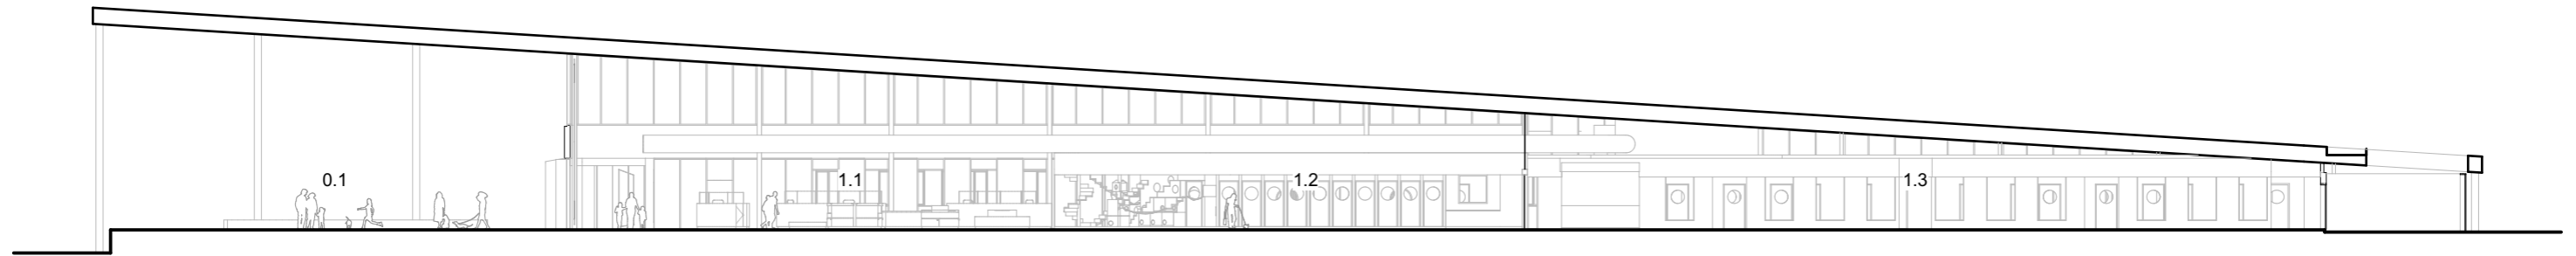

GROUND FLOOR PLAN

BARC - Blacktown Animal Rehoming Centre

- | | | | |
|------------------------------|-----------------------------|-----------------------------|-------------------------------|
| 0.1 Public entry / forecourt | 1.1 Public reception | 3.2 Cattery | 6.3 Prep & clean + volunteers |
| 0.2 Public parking | 1.2 Cat adoption | 4.1 Dog kennels - isolation | 6.4 Poultry |
| 0.3 Staff parking / access | 1.3 Dog Adoption | 4.2 Dog kennels | |
| 0.4 Courtyard | 2.1 Multipurpose space | 5.1 Dangerous dogs | |
| 0.5 Livestock | 2.2 Staff amenities | 5.2 Dog kennels | |
| 0.6 Dog exercise yard | 2.3 Staff office | 6.1 Assess + quarantine | |
| 0.7 Existing building | 3.1 Vet clinic + surrenders | 6.2 Store + bins | |
- CW Covered Walkway

BUILDING 1 SECTION

BARC - Blacktown Animal Rehoming Centre

- 0.1 Public entry / forecourt
- 0.2 Public parking
- 0.3 Staff parking / access
- 0.4 Courtyard
- 0.5 Livestock
- 0.6 Dog exercise yard
- 0.7 Existing building

- 6.3 Prep & clean + volunteers
- 6.4 Poultry

BUILDING 1 SOUTH ELEVATION

BARC - Blacktown Animal Rehoming Centre

WEST ELEVATION

BARC - Blacktown Animal Rehoming Centre

Entry Points Legend

- 1 Vehicular entry gate
- 2 Pedestrian entry
- 3 Main entry