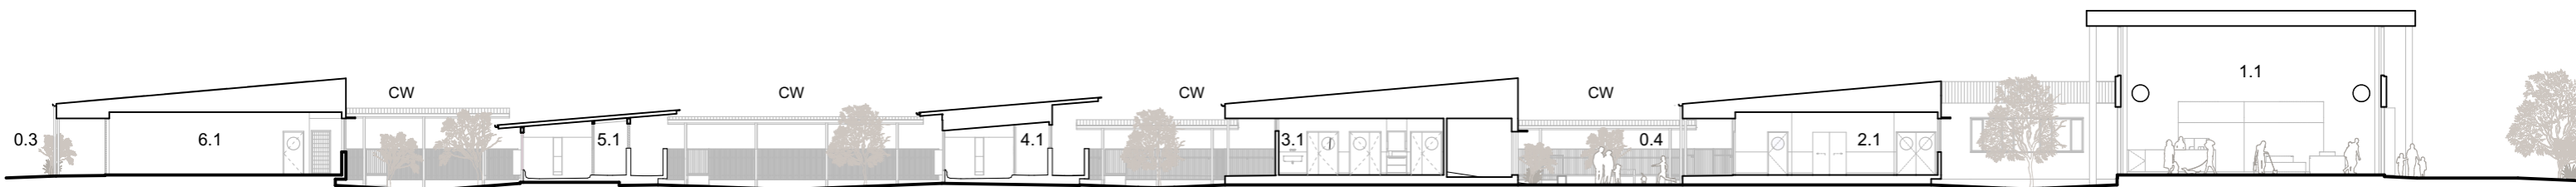

GROUND FLOOR PLAN

BARC - Blacktown Animal Rehoming Centre

- | | | | |
|------------------------------|-----------------------------|-----------------------------|-------------------------------|
| 0.1 Public entry / forecourt | 1.1 Public reception | 3.2 Cattery | 6.3 Prep & clean + volunteers |
| 0.2 Public parking | 1.2 Cat adoption | 4.1 Dog kennels - isolation | 6.4 Poultry |
| 0.3 Staff parking / access | 1.3 Dog Adoption | 4.2 Dog kennels | |
| 0.4 Courtyard | 2.1 Multipurpose space | 5.1 Dangerous dogs | |
| 0.5 Livestock | 2.2 Staff amenities | 5.2 Dog kennels | |
| 0.6 Dog exercise yard | 2.3 Staff office | 6.1 Assess + quarantine | |
| 0.7 Existing building | 3.1 Vet clinic + surrenders | 6.2 Store + bins | |
- CW Covered Walkway

BUILDING 1 SECTION

BARC - Blacktown Animal Rehoming Centre

- 0.1 Public entry / forecourt
- 0.2 Public parking
- 0.3 Staff parking / access
- 0.4 Courtyard
- 0.5 Livestock
- 0.6 Dog exercise yard
- 0.7 Existing building

- 6.3 Prep & clean + volunteers
- 6.4 Poultry

BUILDING 1 SOUTH ELEVATION

BARC - Blacktown Animal Rehoming Centre

WEST ELEVATION

BARC - Blacktown Animal Rehoming Centre

Entry Points Legend

- 1 Vehicular entry gate
- 2 Pedestrian entry
- 3 Main entry