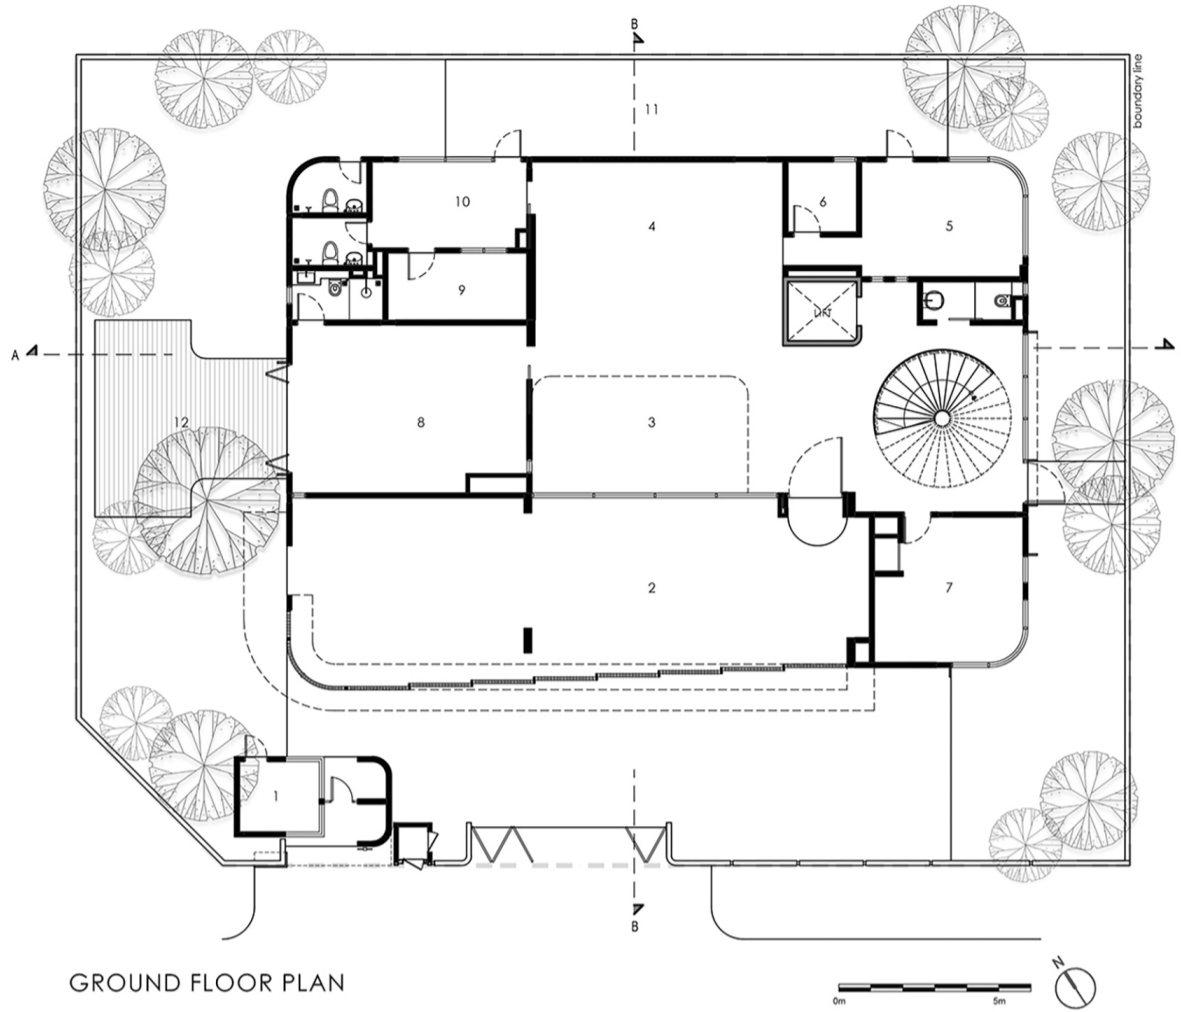

fusco
THE EXTREMIS STAIRS

SCALA ANTARYUS BY FUSCO SCALE D'AUTORE

Progettato da ARMANI CASA LIVING

- 01 GUARD HOUSE
- 02 CAR PORCH
- 03 LIVING
- 04 DINING & DRY KITCHEN
- 05 WET KITCHEN
- 06 STORAGE ROOM
- 07 PRAYER ROOM
- 08 THEATER ROOM
- 09 MAID'S ROOM
- 10 YARD
- 11 BACK APRON
- 12 OUTDOOR DECK