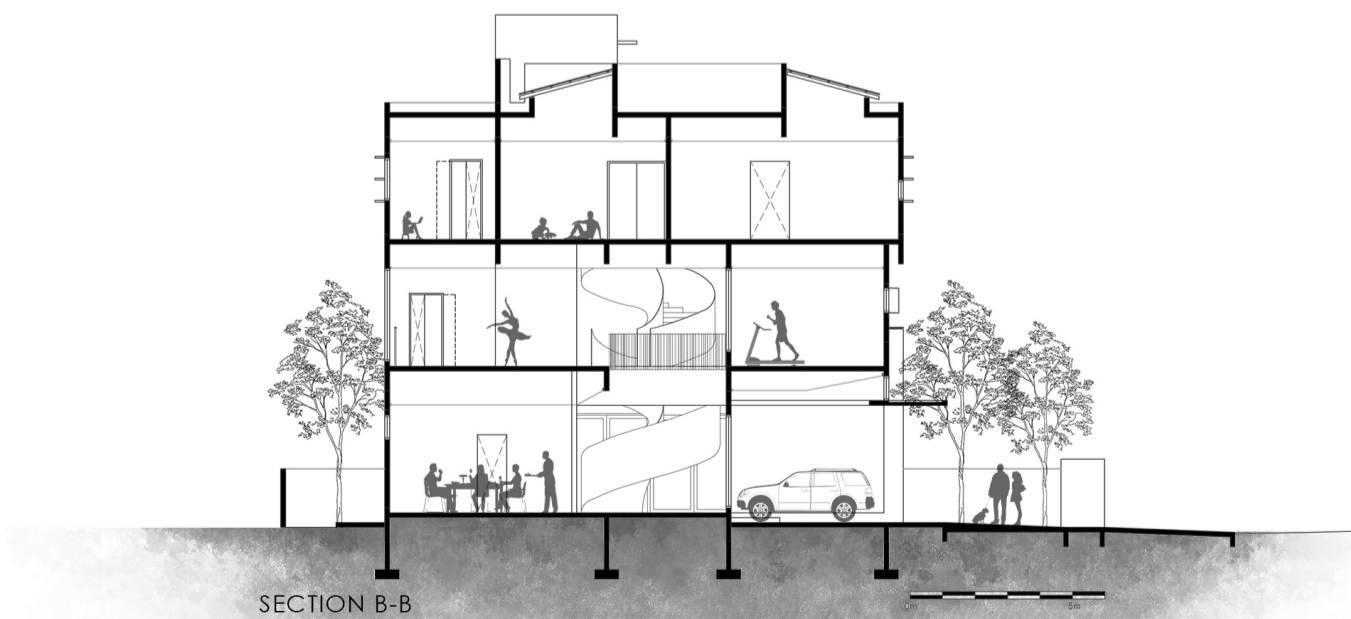

fusco
THE EXTREMIS STAIRS

SCALA ANTARYUS BY FUSCO SCALE D'AUTORE

Progettato da ARMANI CASA LIVING

- 01 GUARD HOUSE
- 02 CAR PORCH
- 03 LIVING
- 04 DINING & DRY KITCHEN
- 05 WET KITCHEN
- 06 STORAGE ROOM
- 07 PRAYER ROOM
- 08 THEATER ROOM
- 09 MAID'S ROOM
- 10 YARD
- 11 BACK APRON
- 12 OUTDOOR DECK

FUSCO

SCALE D'AUTORE

fusco
THE EXTREMIS STAIRS