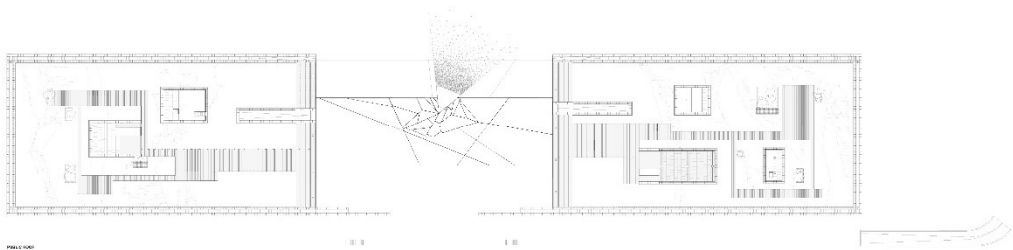

The New Museum of Ethnography, Budapest by NAPUR Architect

Main elevation

Main section

Roof

Ground floor