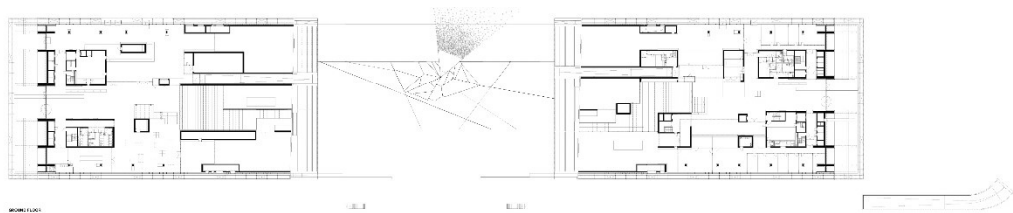

The New Museum of Ethnography, Budapest by NAPUR Architect

Main elevation

Main section

Roof

Ground floor