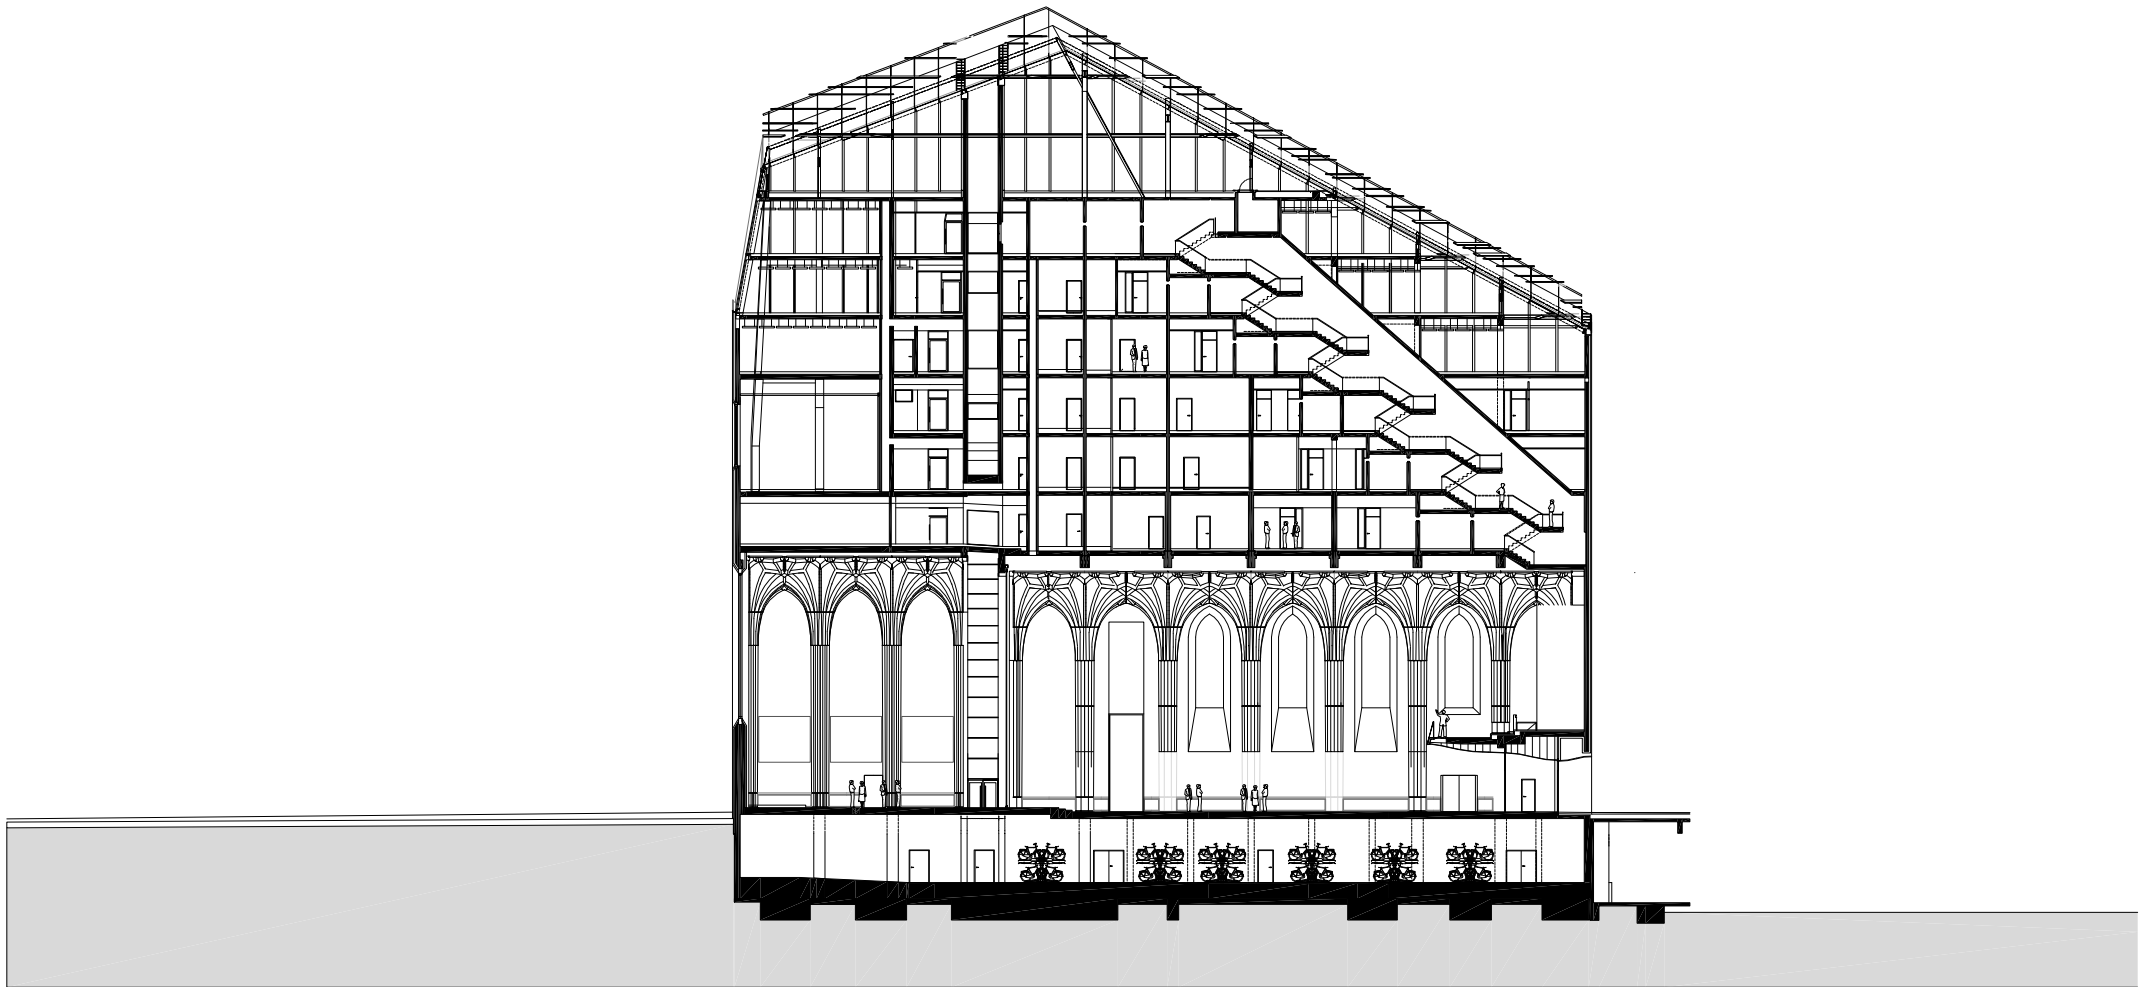

*erick van egeraat* design

Leipzig University main building and auditorium

Floorplan

d e s i g n E r i c k v a n E g e r a a t

*erick van egeraat* design

Leipzig University main building and auditorium Floorplan

d e s i g n E r i c k v a n E g e r a a t

*erick van egeraat* design

Leipzig University main building and auditorium Floorplan

d e s i g n E r i c k v a n E g e r a a t

*erick van egeraat* design

Leipzig University main building and auditorium

Section

d e s i g n E r i c k v a n E g e r a a t

*erick van egeraat* design

Leipzig University main building and auditorium

Section

d e s i g n E r i c k v a n E g e r a a t

*erick van egeraat* design

Leipzig University main building and auditorium

Elevation

d e s i g n E r i c k v a n E g e r a a t

*eric van egeraat* design