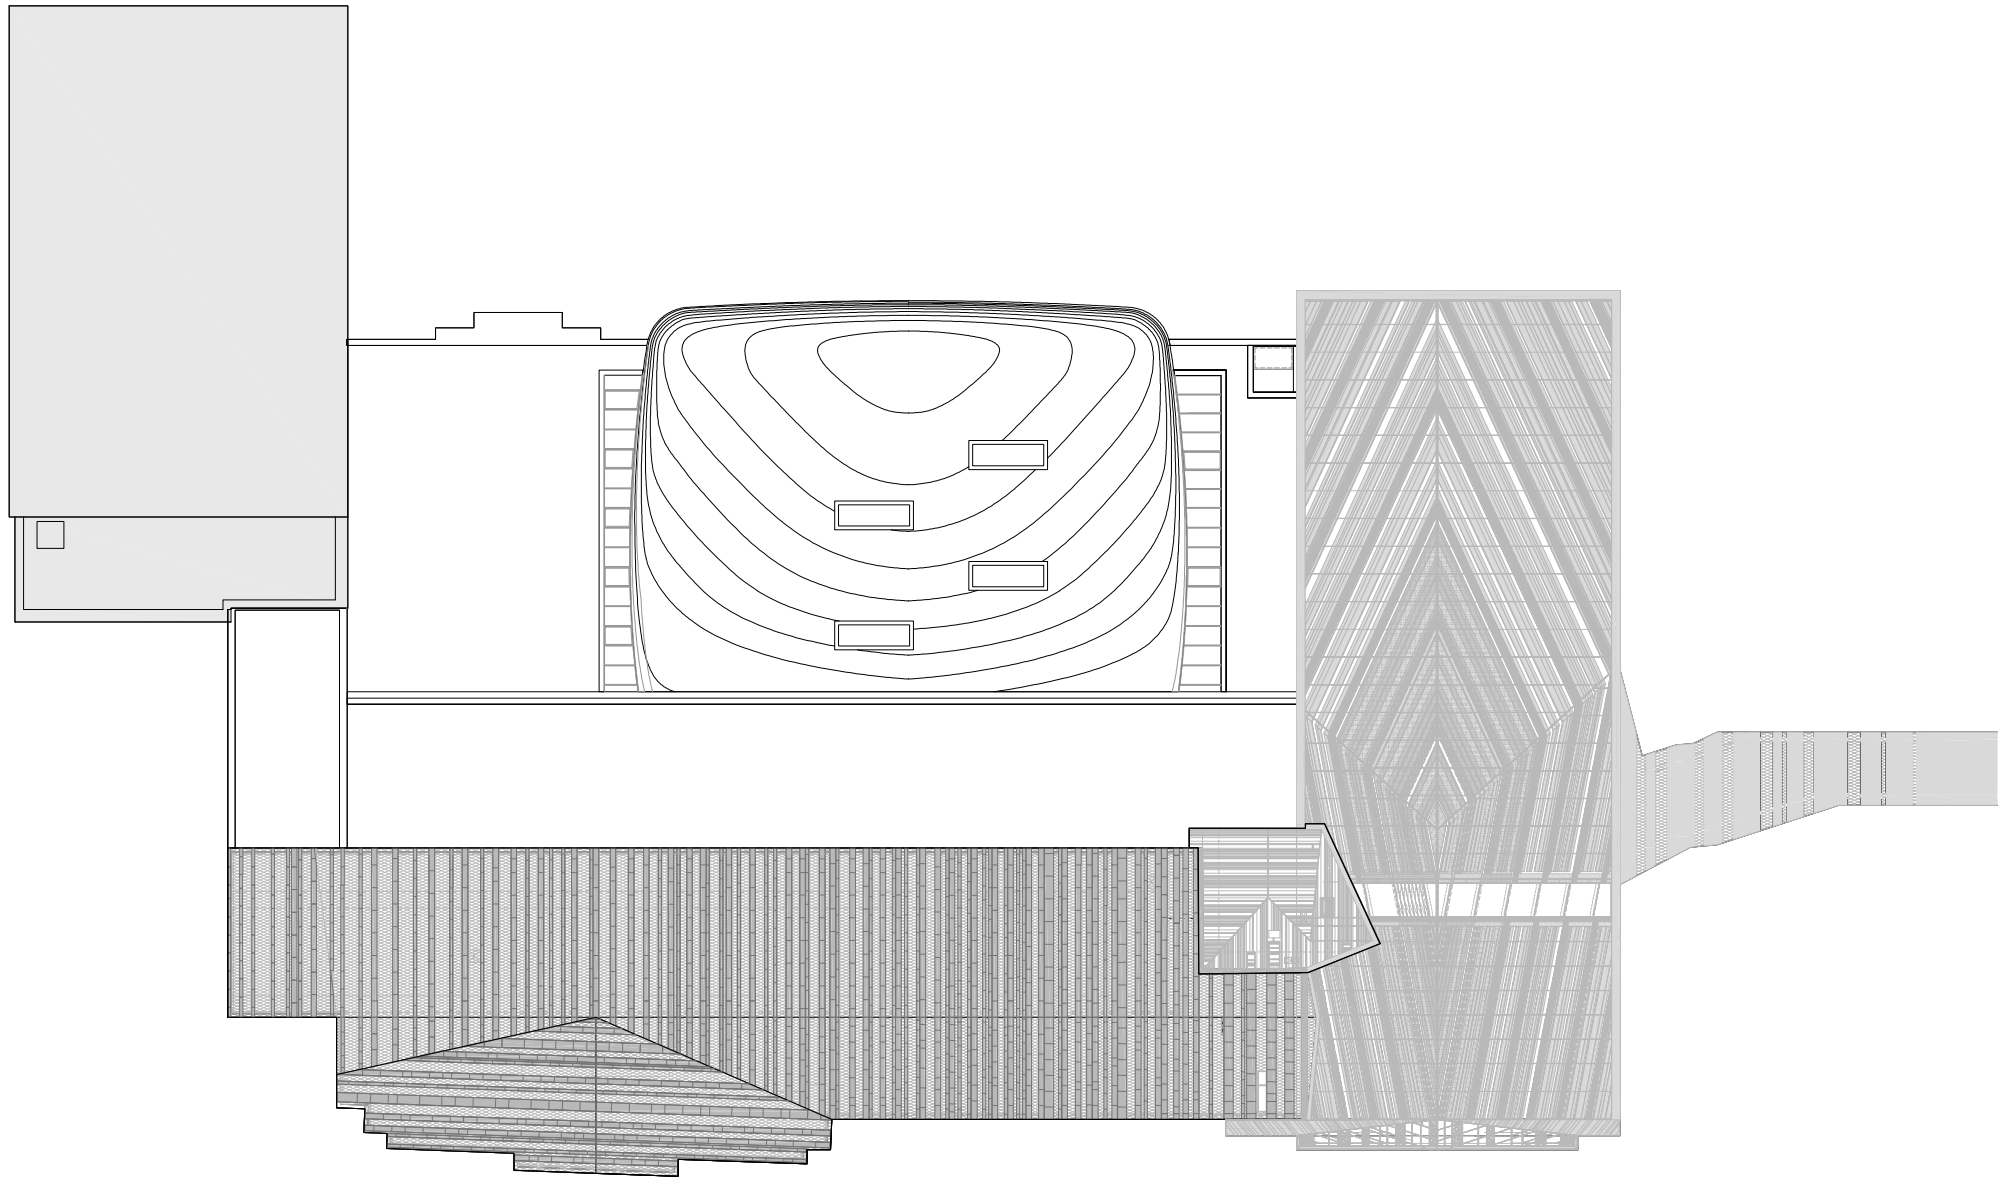

Leipzig University main building and auditorium

Situation

d e s i g n E r i c k v a n E g e r a a t

*erick van egeraat* design

Leipzig University main building and auditorium Ground floor

d e s i g n E r i c k v a n E g e r a a t

*erick van egeraat* design

Leipzig University main building and auditorium

Floorplan

d e s i g n E r i c k v a n E g e r a a t

*erick van egeraat* design

Leipzig University main building and auditorium Floorplan

d e s i g n E r i c k v a n E g e r a a t

*erick van egeraat* design

Leipzig University main building and auditorium Floorplan

d e s i g n E r i c k v a n E g e r a a t

*erick van egeraat* design

Leipzig University main building and auditorium