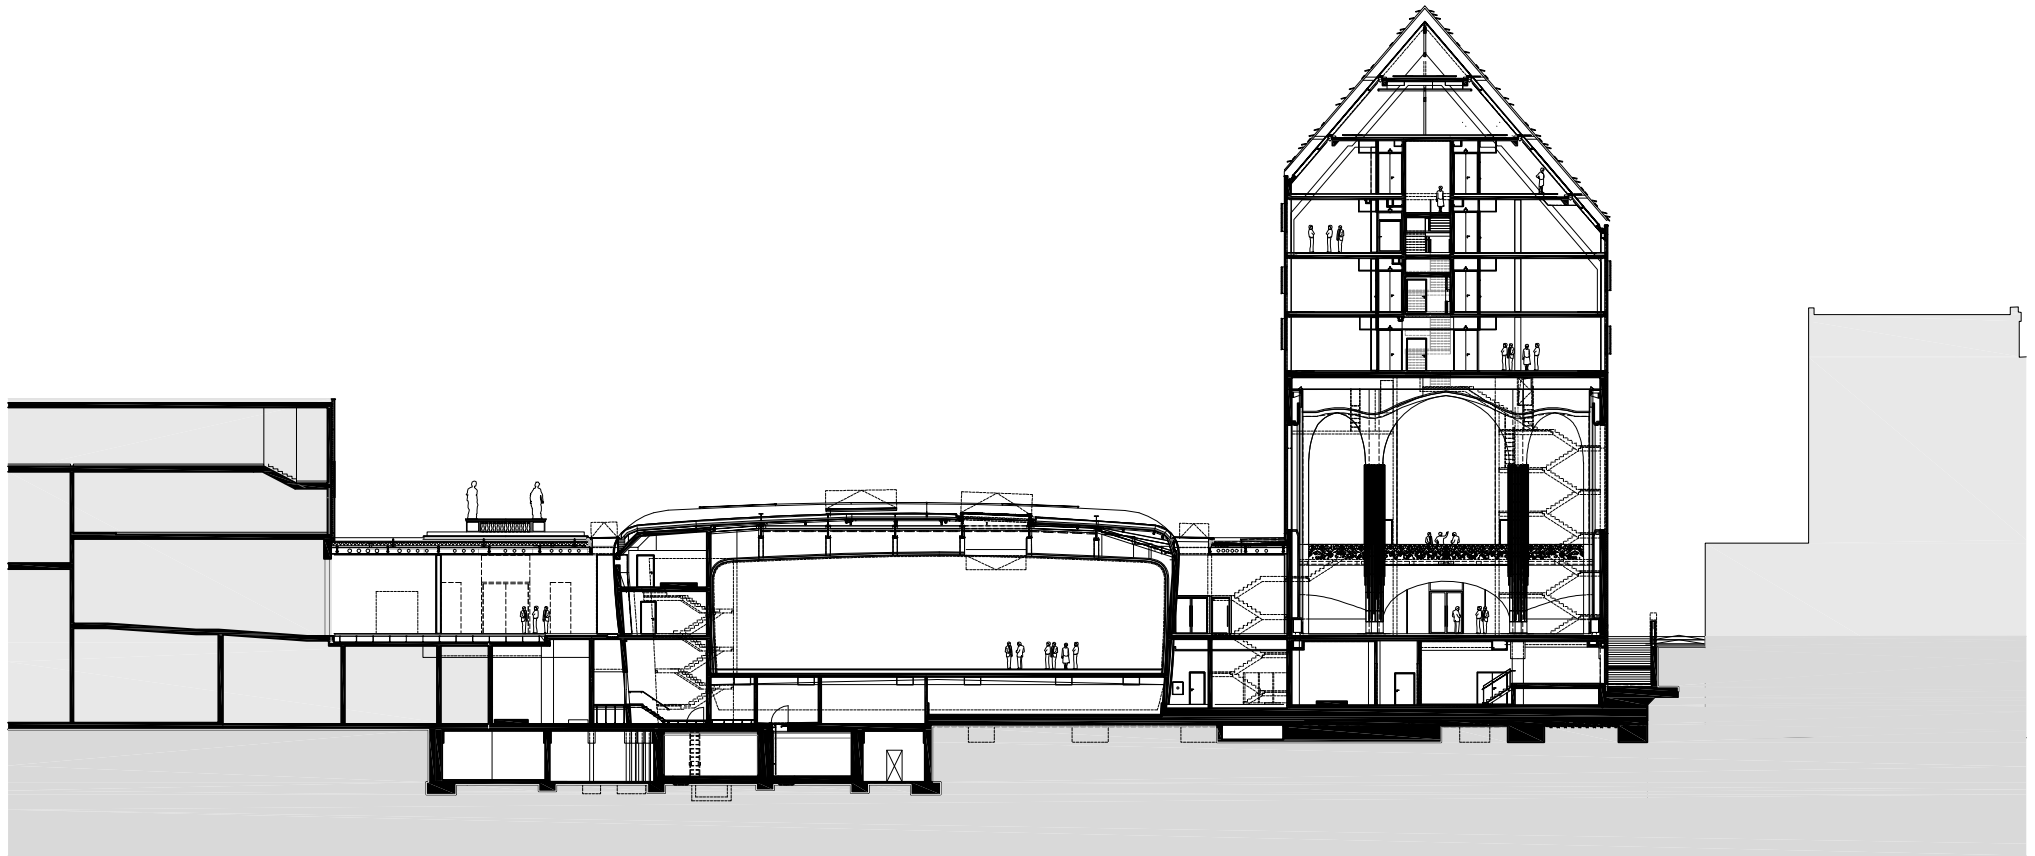

d e s i g n E r i c k v a n E g e r a a t

*erick van egeraat* design

Leipzig University main building and auditorium Floorplan

d e s i g n E r i c k v a n E g e r a a t

*erick van egeraat* design

Leipzig University main building and auditorium

Section

d e s i g n E r i c k v a n E g e r a a t

*erick van egeraat* design

Leipzig University main building and auditorium

Section

d e s i g n E r i c k v a n E g e r a a t

*erick van egeraat* design

Leipzig University main building and auditorium

Elevation

d e s i g n E r i c k v a n E g e r a a t

*eric van egeraat* design