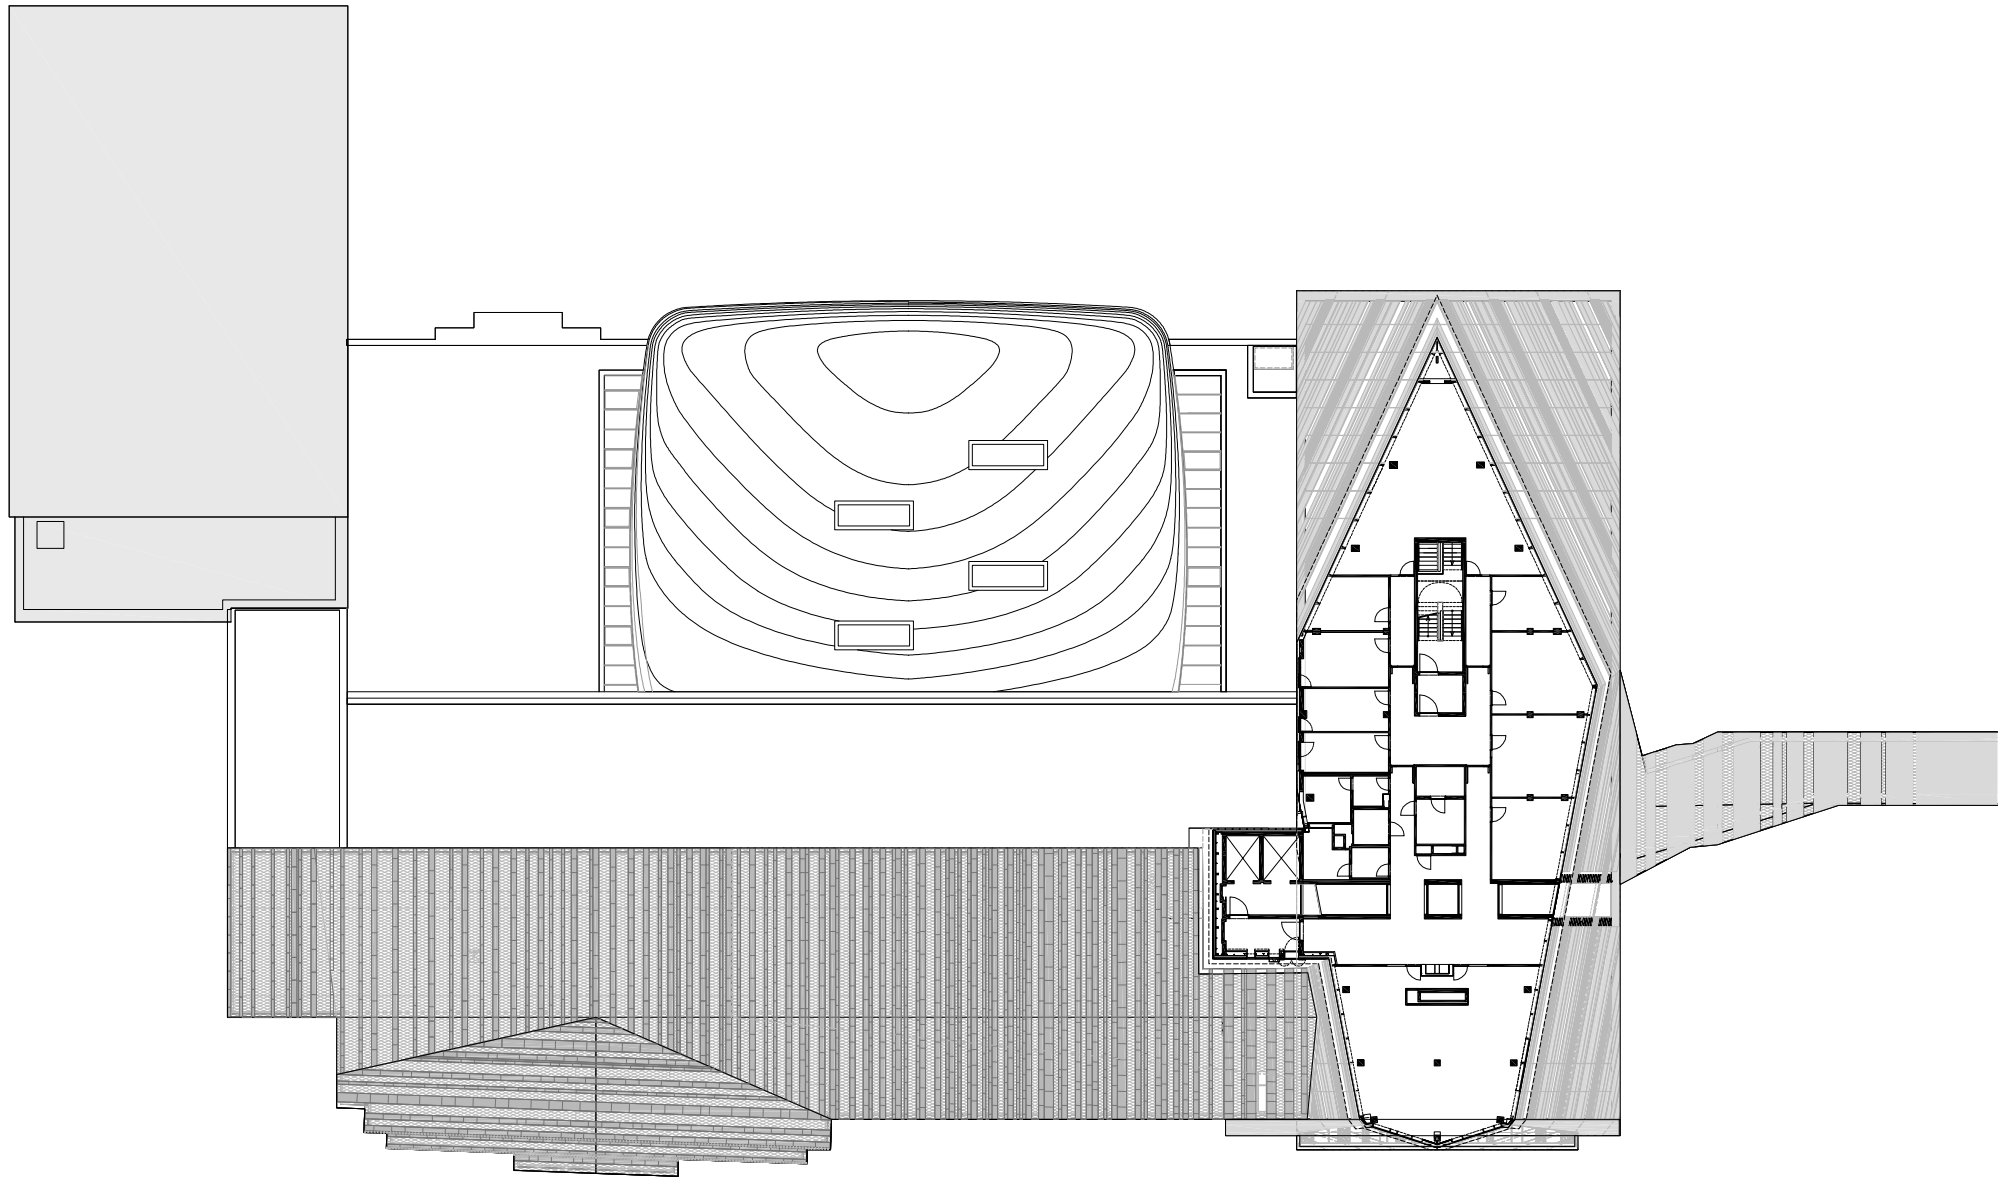

Leipzig University main building and auditorium

Situation

d e s i g n E r i c k v a n E g e r a a t

*erick van egeraat* design

Leipzig University main building and auditorium Ground floor

d e s i g n E r i c k v a n E g e r a a t

*erick van egeraat* design

Leipzig University main building and auditorium

Floorplan

d e s i g n E r i c k v a n E g e r a a t

*erick van egeraat* design

Leipzig University main building and auditorium Floorplan

d e s i g n E r i c k v a n E g e r a a t

*erick van egeraat* design

Leipzig University main building and auditorium Floorplan

d e s i g n E r i c k v a n E g e r a a t

*erick van egeraat* design

Leipzig University main building and auditorium