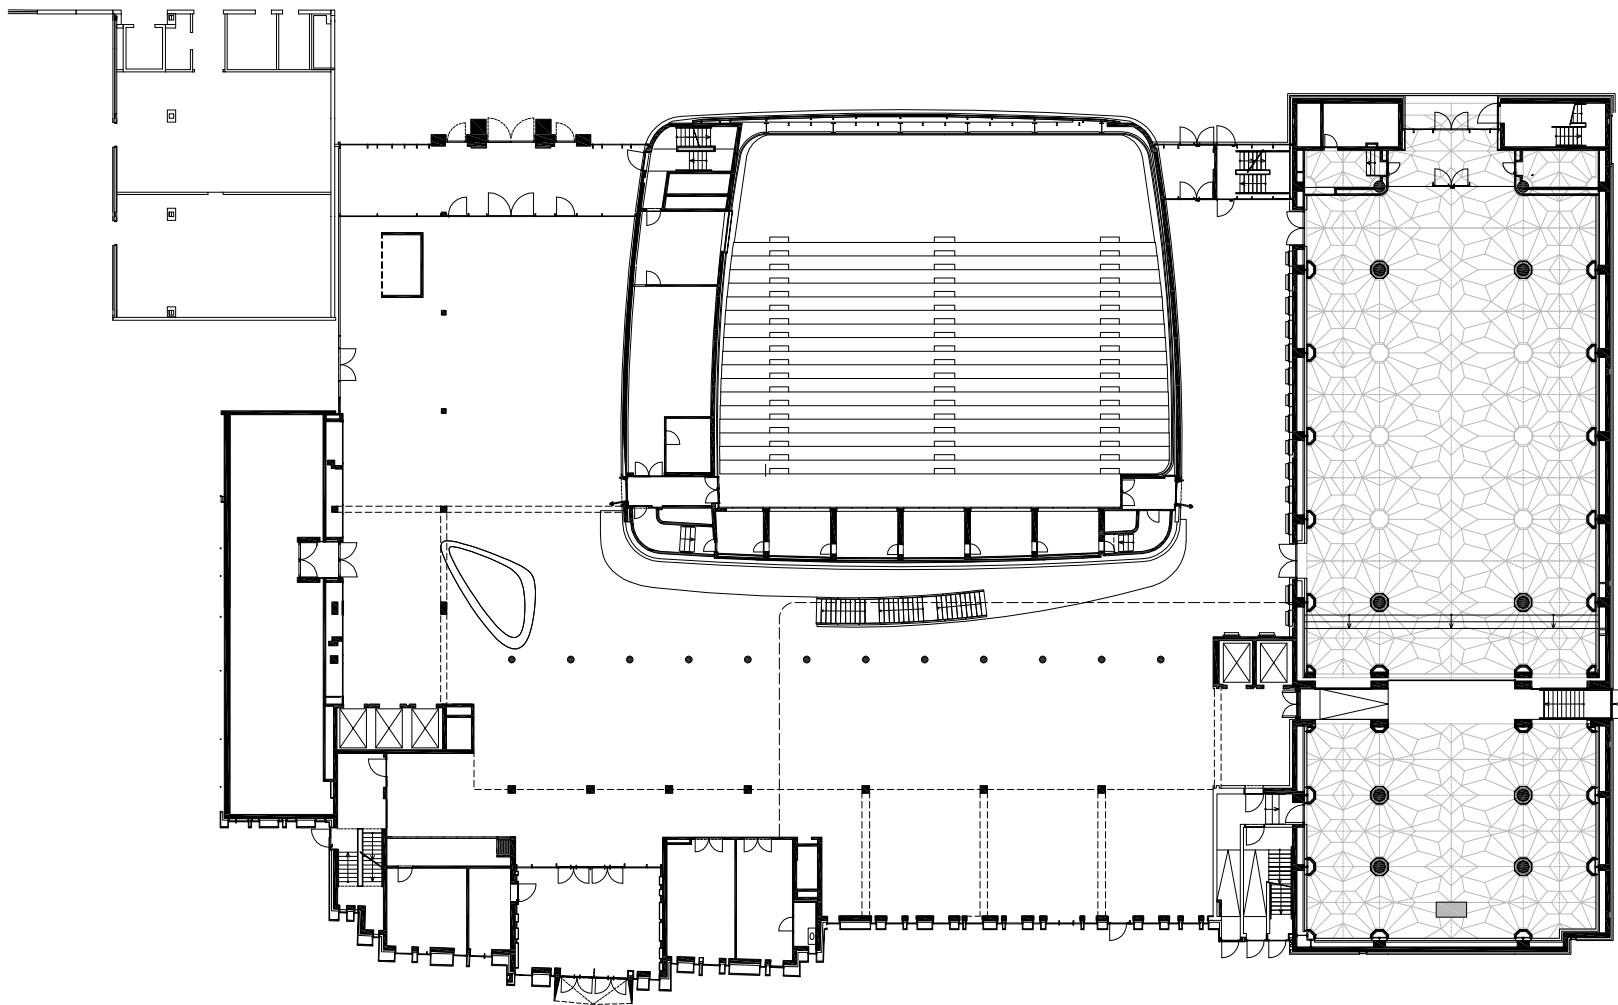

Leipzig University main building and auditorium

Situation

d e s i g n E r i c k v a n E g e r a a t

*erick van egeraat* design

Leipzig University main building and auditorium Ground floor

d e s i g n E r i c k v a n E g e r a a t

*erick van egeraat* design

Leipzig University main building and auditorium

Floorplan

d e s i g n E r i c k v a n E g e r a a t

*erick van egeraat* design

Leipzig University main building and auditorium Floorplan

d e s i g n E r i c k v a n E g e r a a t

*erick van egeraat* design

Leipzig University main building and auditorium Floorplan

d e s i g n E r i c k v a n E g e r a a t

*erick van egeraat* design

Leipzig University main building and auditorium