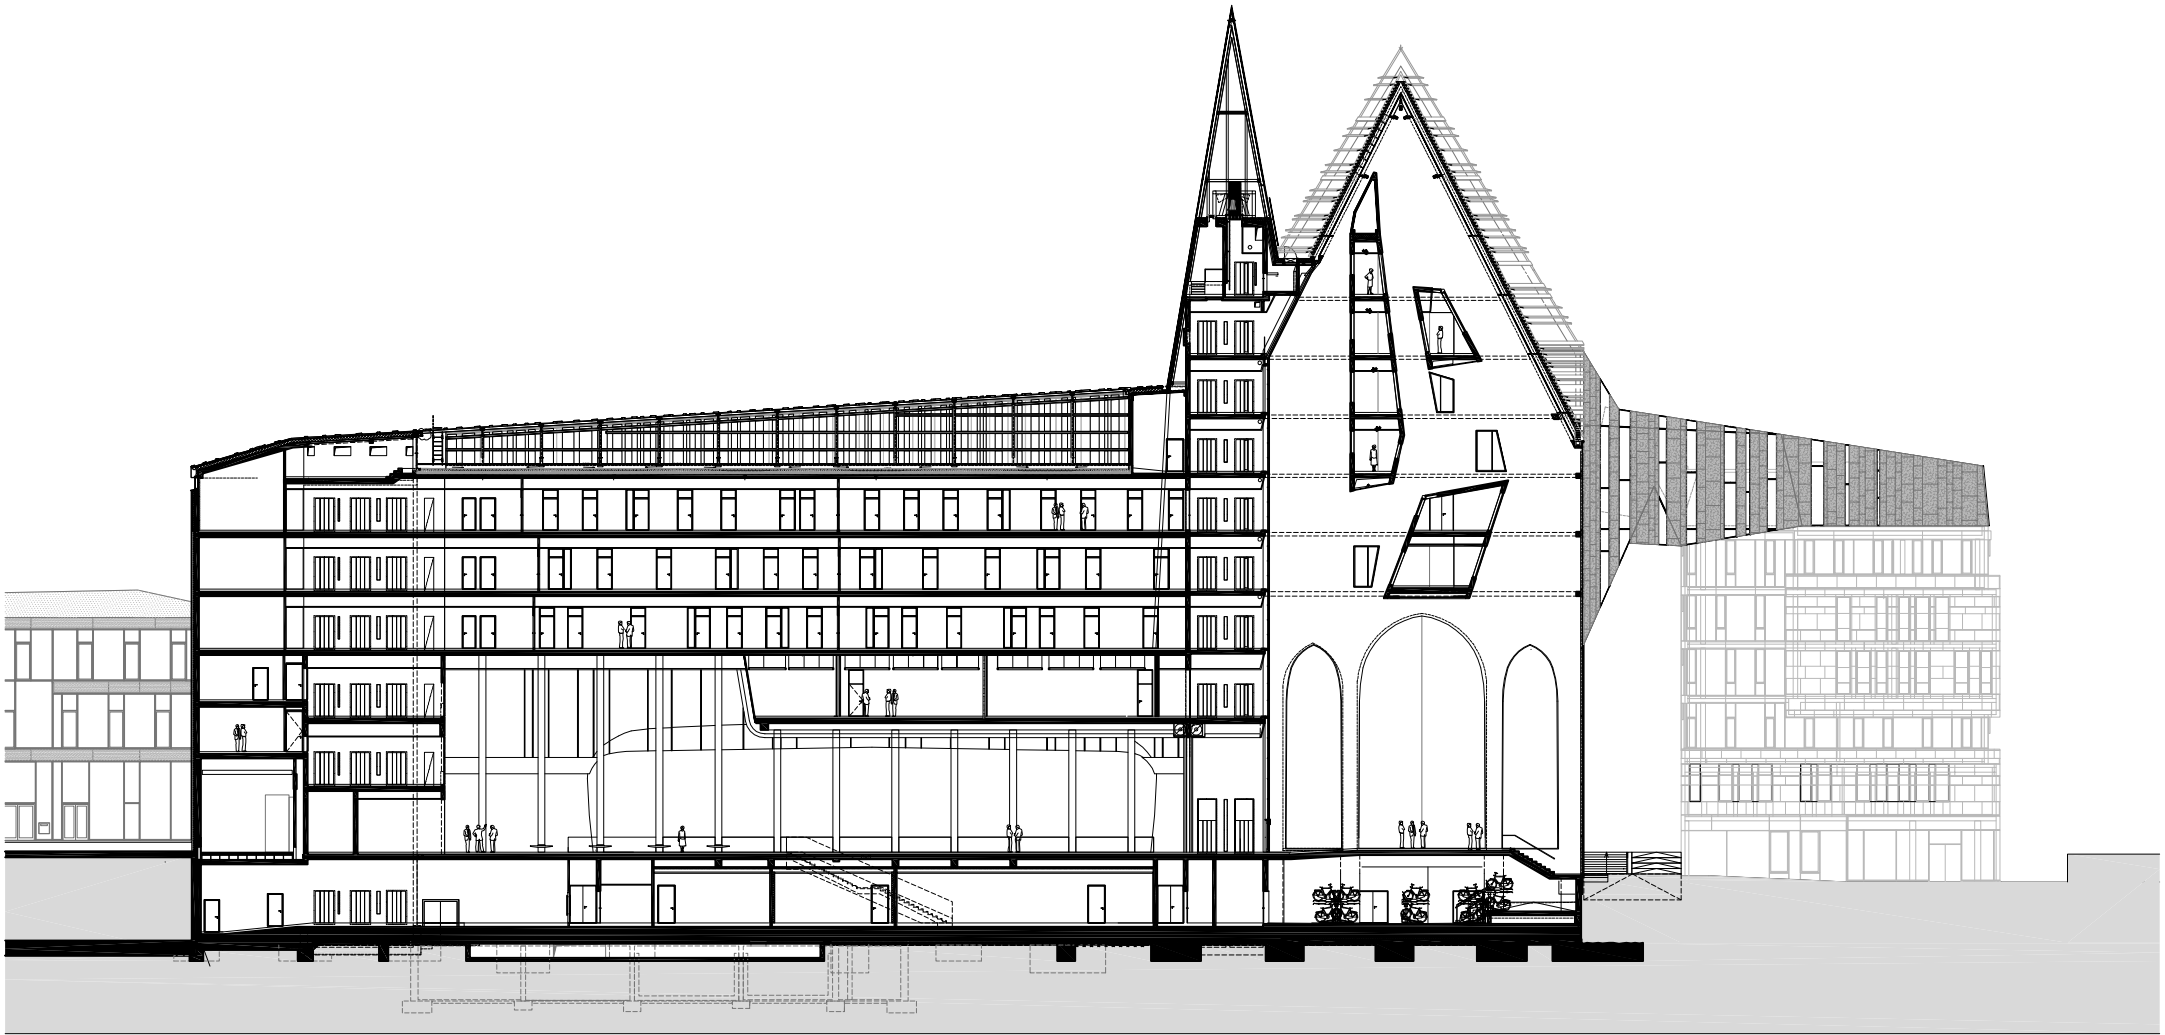

Leipzig University main building and auditorium

Situation

d e s i g n E r i c k v a n E g e r a a t

*erick van egeraat* design

Leipzig University main building and auditorium Ground floor

d e s i g n E r i c k v a n E g e r a a t

Section

d e s i g n E r i c k v a n E g e r a a t

*erick van egeraat* design

Leipzig University main building and auditorium

Section

d e s i g n E r i c k v a n E g e r a a t

*erick van egeraat* design

Leipzig University main building and auditorium

Elevation

d e s i g n E r i c k v a n E g e r a a t

*eric van egeraat* design