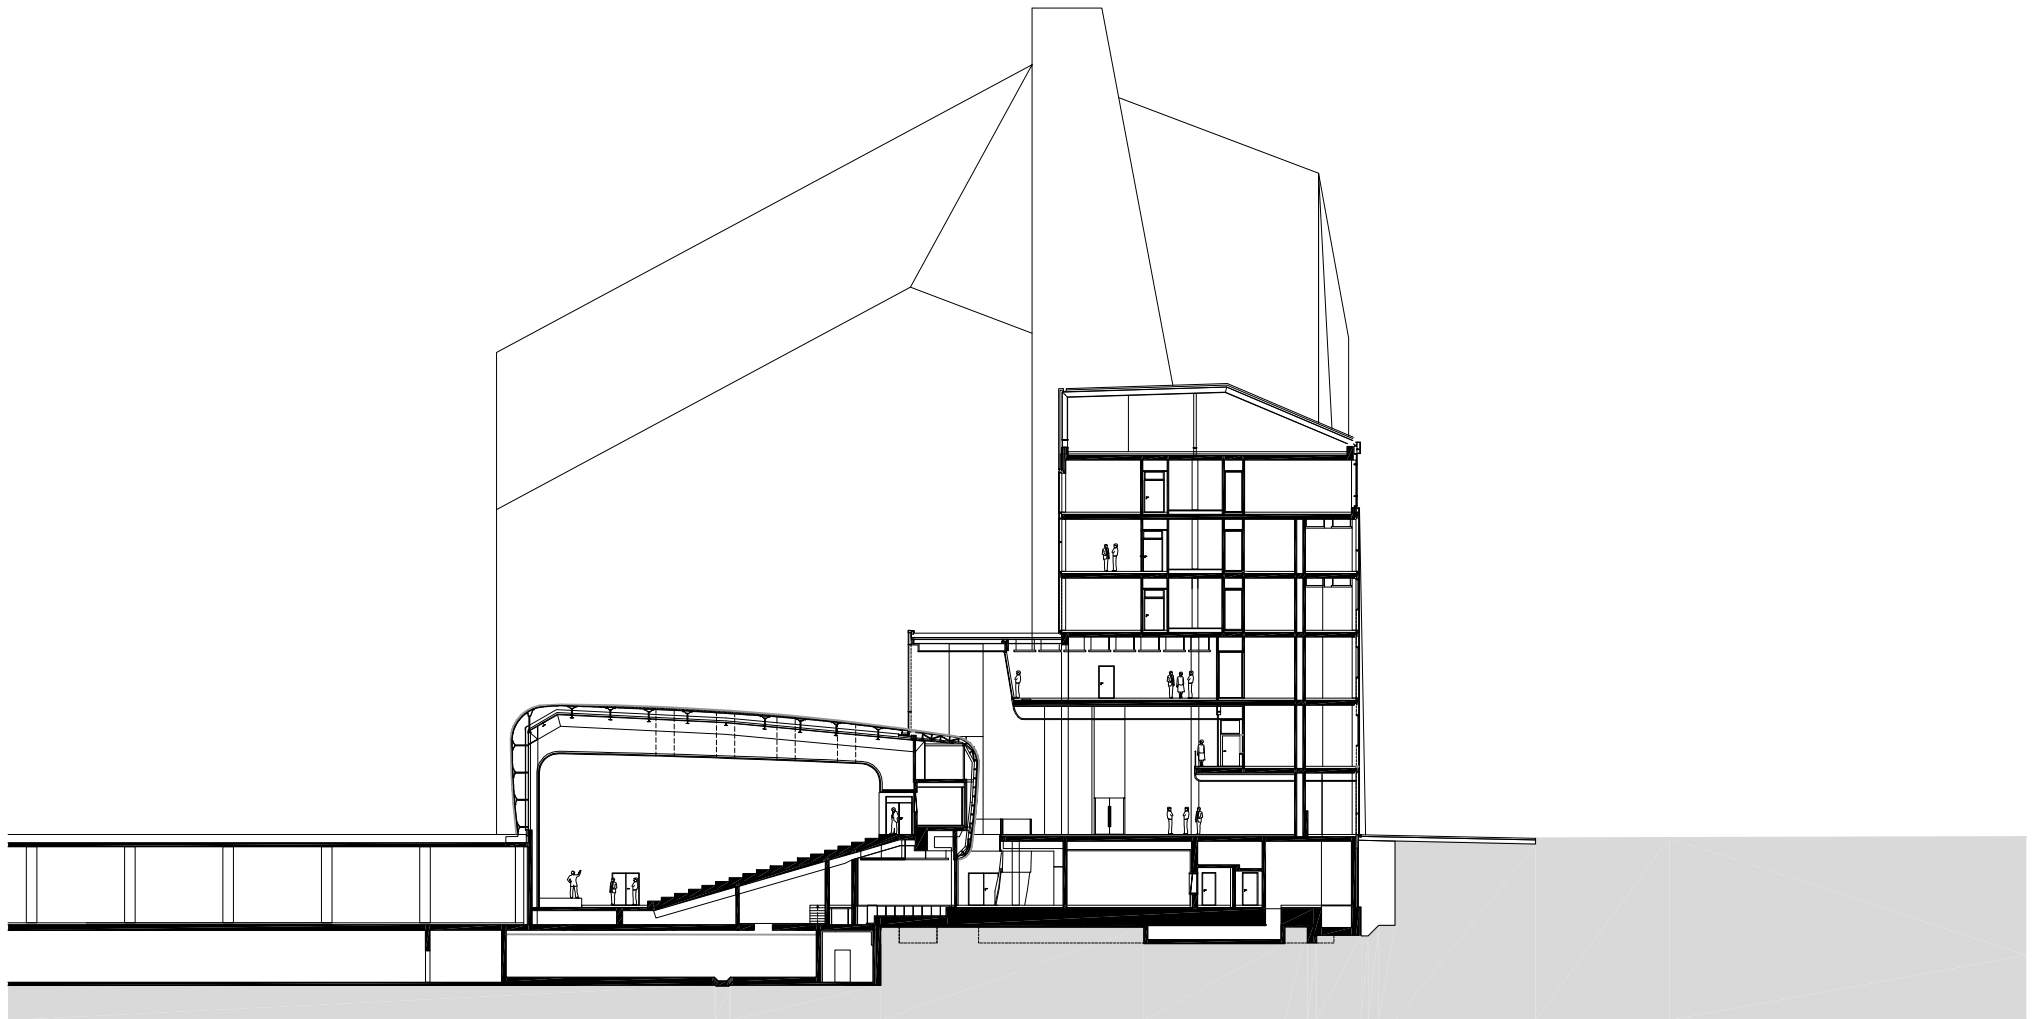

Leipzig University main building and auditorium

Situation

d e s i g n E r i c k v a n E g e r a a t

*erick van egeraat* design

Leipzig University main building and auditorium Ground floor

d e s i g n E r i c k v a n E g e r a a t

d e s i g n E r i c k v a n E g e r a a t

*erick van egeraat* design

Leipzig University main building and auditorium Floorplan

d e s i g n E r i c k v a n E g e r a a t

*erick van egeraat* design

Leipzig University main building and auditorium

Section

d e s i g n E r i c k v a n E g e r a a t

*erick van egeraat* design

Leipzig University main building and auditorium

Section

d e s i g n E r i c k v a n E g e r a a t

*erick van egeraat* design

Leipzig University main building and auditorium

Elevation

d e s i g n E r i c k v a n E g e r a a t

*eric van egeraat* design