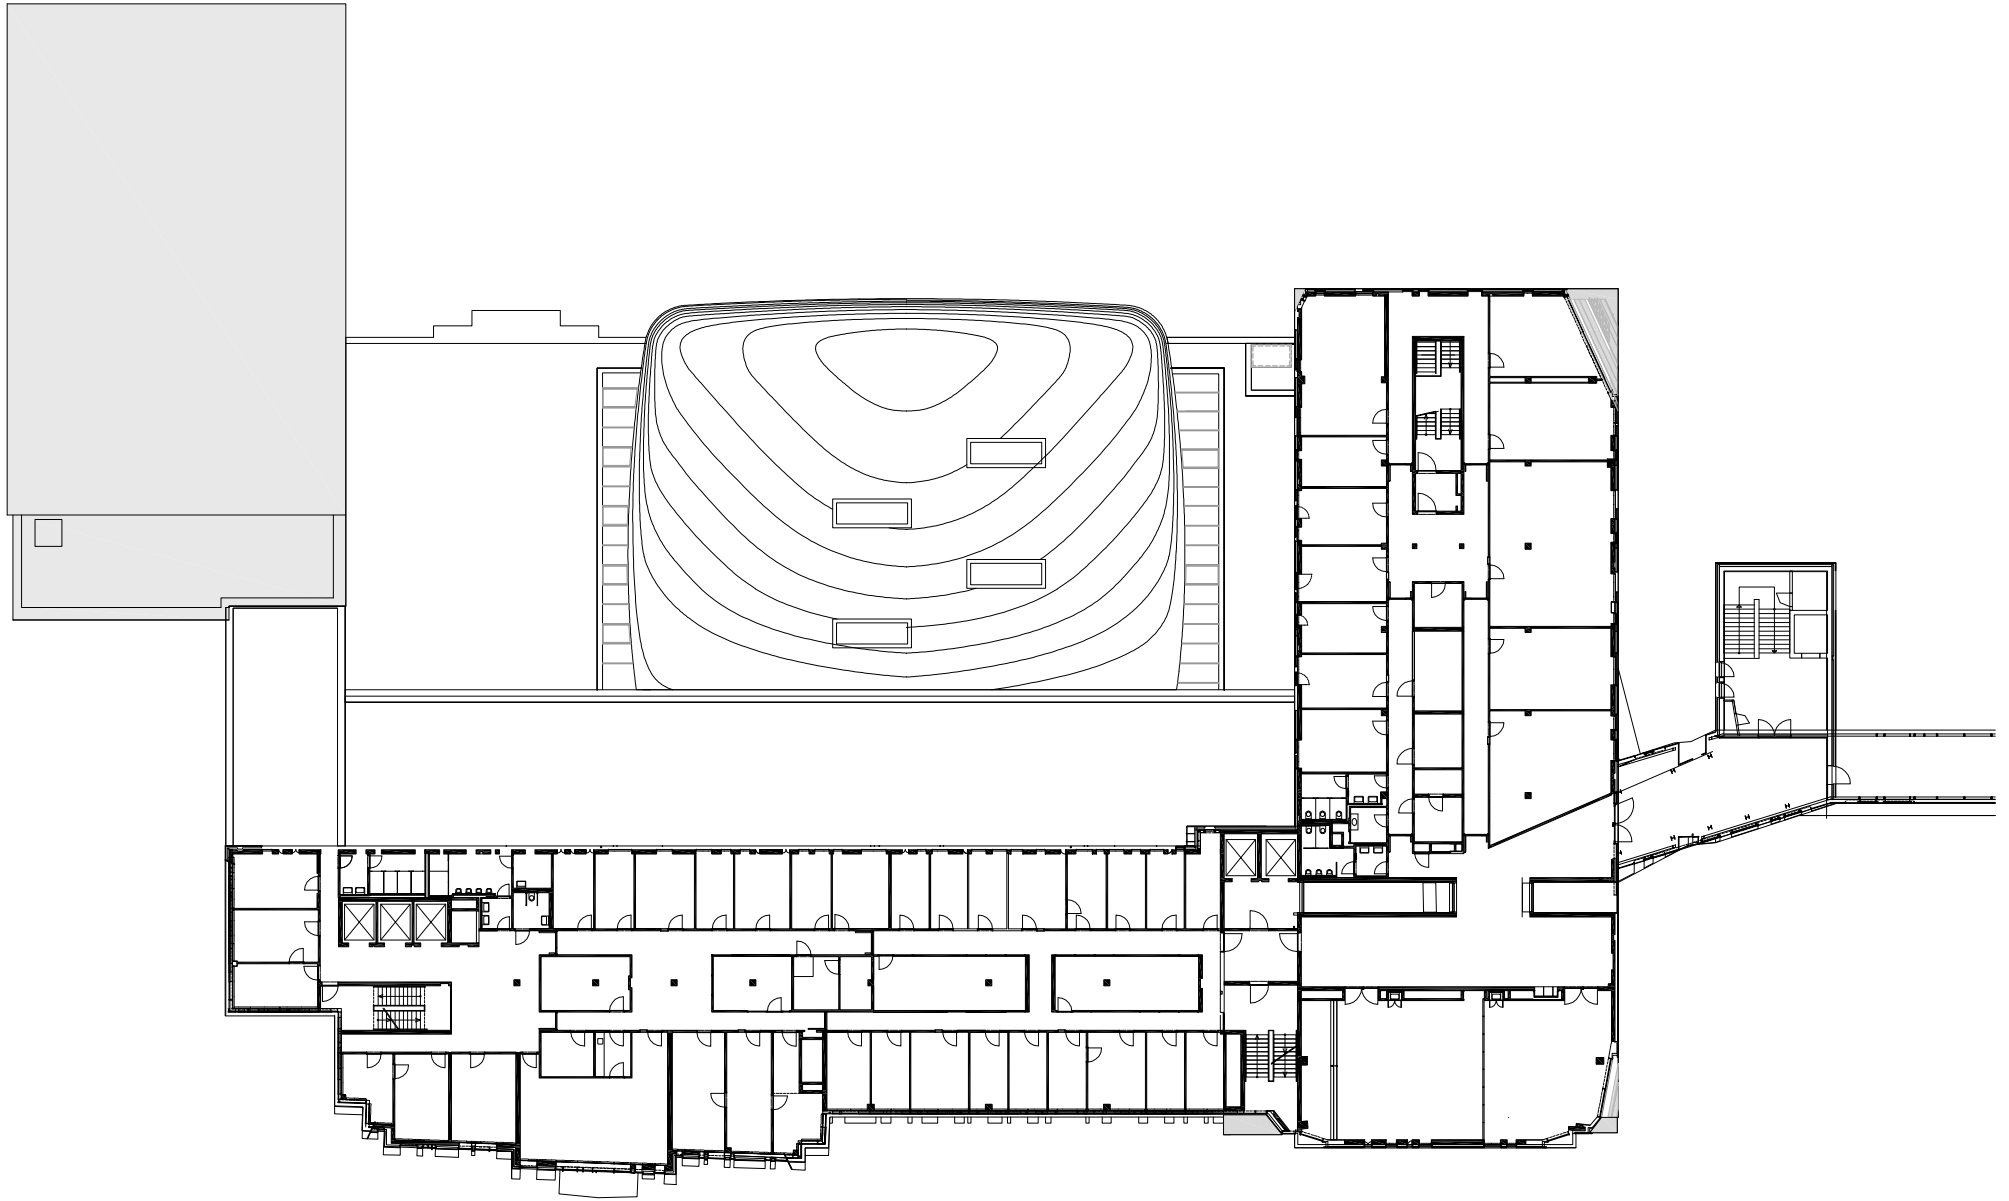

Leipzig University main building and auditorium

Situation

d e s i g n E r i c k v a n E g e r a a t

*erick van egeraat* design

Leipzig University main building and auditorium Ground floor

d e s i g n E r i c k v a n E g e r a a t

*erick van egeraat* design

Leipzig University main building and auditorium

Floorplan

d e s i g n E r i c k v a n E g e r a a t

*erick van egeraat* design

Leipzig University main building and auditorium Floorplan

d e s i g n E r i c k v a n E g e r a a t

*erick van egeraat* design

Leipzig University main building and auditorium Floorplan

d e s i g n E r i c k v a n E g e r a a t

*erick van egeraat* design

Leipzig University main building and auditorium