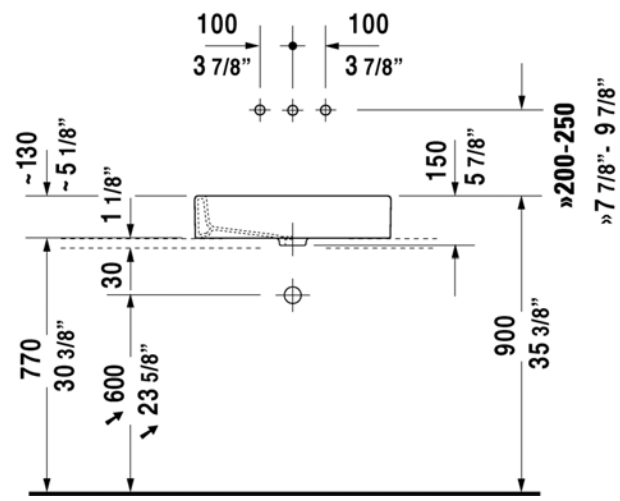

## Physical

Supply	N/S
Cord length (inches)	1
Construction material	Aluminum, PMMA
Weight	2.5 lbs

○ FU001709 White

## Dimensions

COLORS

00

ARTICLES

Variant	Dimension	Weight	Order number
☒ 23 1/2" Inch	23 5/8" x 15" Inch	31.2 lb	045560..00

Accessories

Design Siphon	-	3.3 lb	<a href="#">005036</a>
Slotted waste	2" Inch	0.7 lb	<a href="#">005024</a>

TECHNICAL DRAWINGS

Hint

All drawings contain the necessary measurements which are subject to standard tolerances. They are stated in mm, are drawn on a scale of 1:20 and are non-binding. Exact measurements, in particular for customised installation scenarios, can only be taken from the finished ceramic piece.