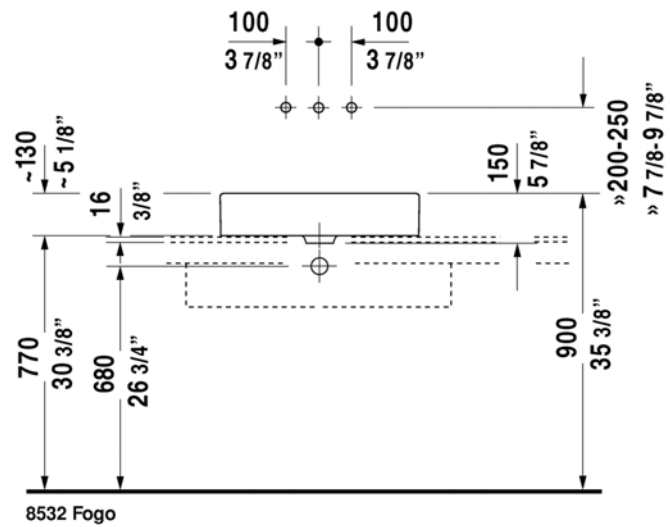

## Physical

Supply	N/S
Cord length (inches)	1
Construction material	Aluminum, PMMA
Weight	2.5 lbs

○ FU001709 White

## Dimensions

COLORS

00

ARTICLES

Variant	Dimension	Weight	Order number
☒ 23 1/2" Inch	23 5/8" x 15" Inch	31.2 lb	045560..00

Accessories

Design Siphon	-	3.3 lb	<a href="#">005036</a>
Slotted waste	2" Inch	0.7 lb	<a href="#">005024</a>

TECHNICAL DRAWINGS

Hint

All drawings contain the necessary measurements which are subject to standard tolerances. They are stated in mm, are drawn on a scale of 1:20 and are non-binding. Exact measurements, in particular for customised installation scenarios, can only be taken from the finished ceramic piece.