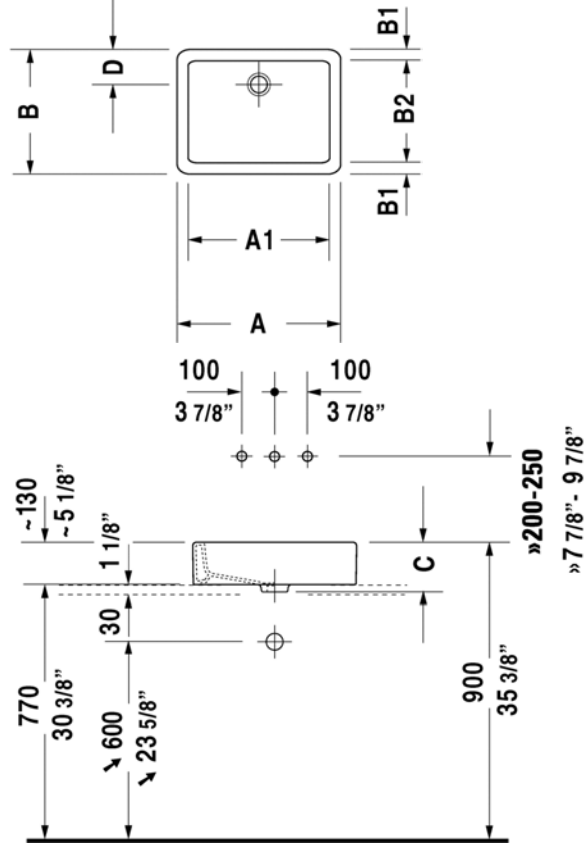

## Physical

Supply	N/S
Cord length (inches)	1
Construction material	Aluminum, PMMA
Weight	2.5 lbs

○ FU001709 White

## Dimensions

COLORS

00

ARTICLES

Variant	Dimension	Weight	Order number
☒ 23 1/2" Inch	23 5/8" x 15" Inch	31.2 lb	045560..00

Accessories

Design Siphon	-	3.3 lb	<a href="#">005036</a>
Slotted waste	2" Inch	0.7 lb	<a href="#">005024</a>

TECHNICAL DRAWINGS

Hint

All drawings contain the necessary measurements which are subject to standard tolerances. They are stated in mm, are drawn on a scale of 1:20 and are non-binding. Exact measurements, in particular for customised installation scenarios, can only be taken from the finished ceramic piece.