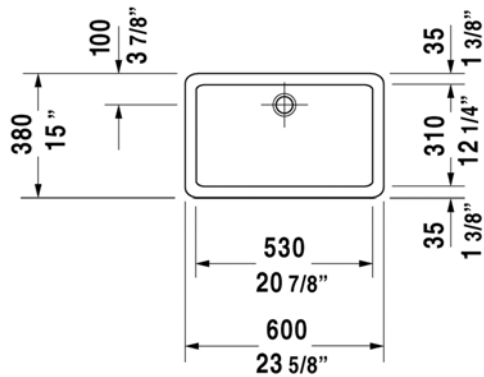

## Physical

Supply	N/S
Cord length (inches)	1
Construction material	Aluminum, PMMA
Weight	2.5 lbs

○ FU001709 White

## Dimensions

COLORS

00

ARTICLES

Variant	Dimension	Weight	Order number
☒ 23 1/2" Inch	23 5/8" x 15" Inch	31.2 lb	045560..00

Accessories

Design Siphon	-	3.3 lb	<a href="#">005036</a>
Slotted waste	2" Inch	0.7 lb	<a href="#">005024</a>

TECHNICAL DRAWINGS

Hint

All drawings contain the necessary measurements which are subject to standard tolerances. They are stated in mm, are drawn on a scale of 1:20 and are non-binding. Exact measurements, in particular for customised installation scenarios, can only be taken from the finished ceramic piece.