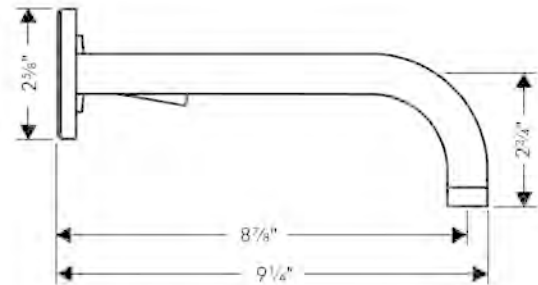

Scale drawing