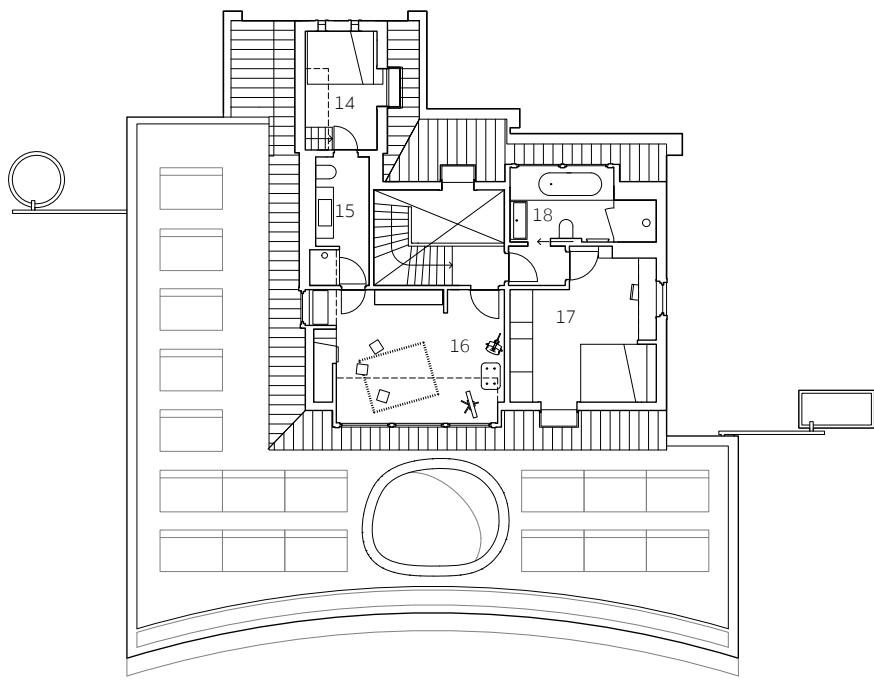

- GROUND FLOOR
- 1 entrnce
 - 2 second entrance
 - 3 kids-cave / guest room
 - 4 kitchen
 - 5 dining
 - 6 conversation pit
 - 7 playing room
 - 8 walk-trough closet
 - 9 utility room
 - 10 bathroom
 - 11 master bedroom
 - 12 hortus conclusus
 - 13 water storage

- FIRST FLOOR
- 14 kids- / guestroom
 - 15 kids / guest bathroom
 - 16 bedroom
 - 17 bedroom
 - 18 bathroom

FUNCTIONS

0 1 2.5 5 meter

BD HOUSE
A4 . 1:200