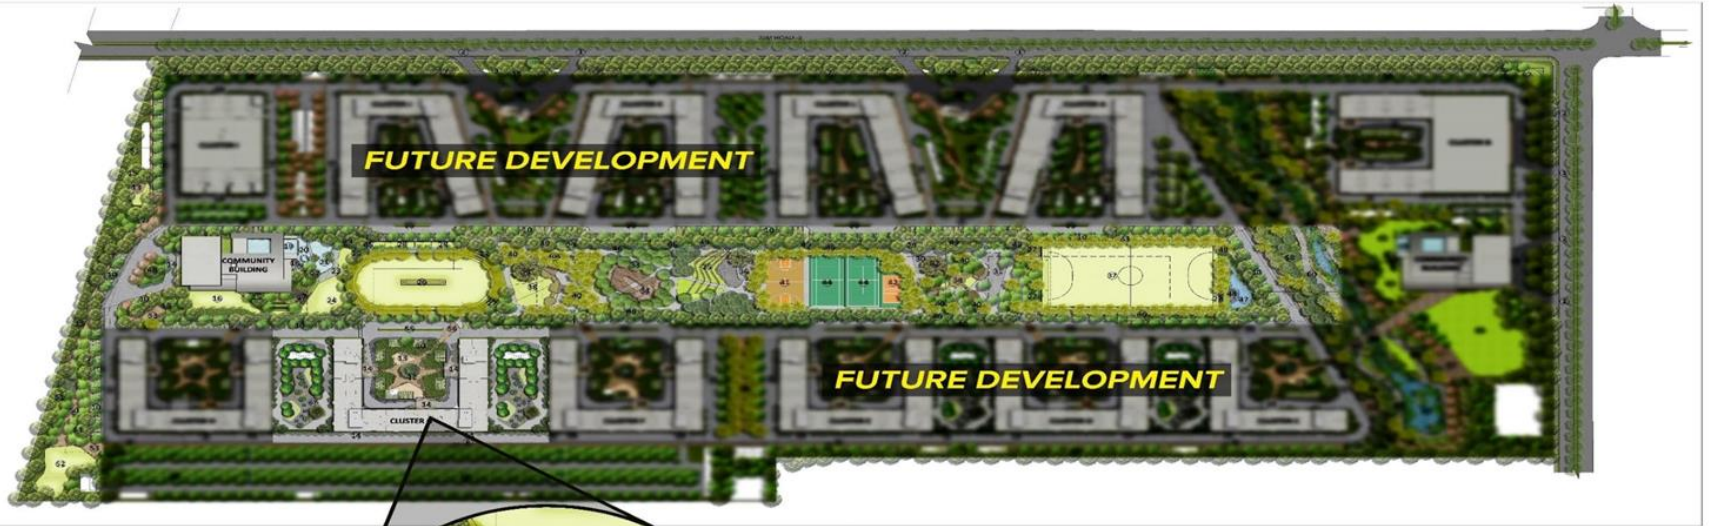

MASTER PLAN

GALLIUM
AT
BRIGADE
EL DORADO

Aerospace Park, North Bangalore

LEGEND