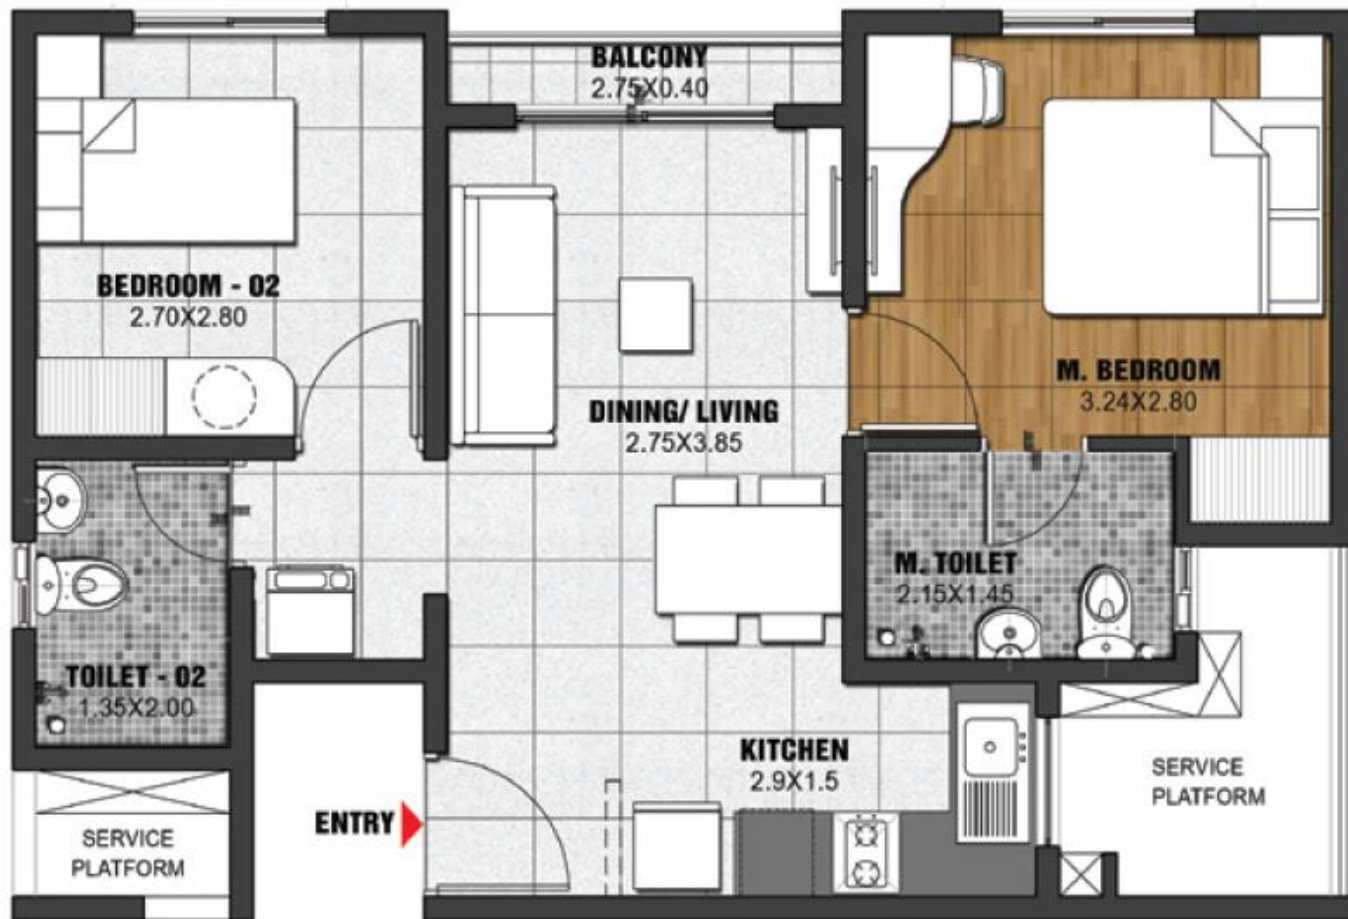

GALLIUM
AT
BRIGADE
EL DORADO

Aerospace Park, North Bangalore

LEGEND

- | | | | | | |
|----|---|----|-------------------------------------|----|--|
| 01 | ENTRY | 23 | POOL APPROX | 47 | RETENTION POND |
| 02 | EXIT | 24 | POOL SIDE LAWN | 48 | POND SIDE DECK |
| 03 | CLUB ROOM | 25 | POOL SIDE CABANAS | 49 | PLANTING ON SLOPE |
| 04 | PLANTING ISLAND | 26 | CRICKET FIELD | 50 | MULCH PATHWAY |
| 05 | PLANTING ISLAND WITH LILY POND | 27 | SPECTATOR SEATING STAND | 51 | WOODLANDS WITH HAMMOCKS |
| 06 | CLUBHOUSE DROP OFF PLANTING ISLAND | 28 | CRICKET PRACTICE PITCH | 52 | PET PARK |
| 07 | WAITING AREA | 29 | RAMP-STEPS ON THE MOUND | 53 | PAVED AREA WITH SEATING |
| 08 | FIN & GREEN FEATURE WALL COURT | 30 | SKATING RINK | 54 | CENTRAL LANDSCAPE SPINE WITH AROMATIC PLANTS |
| 09 | WALKWAY | 31 | SEATE PARK | 55 | ON GRADE MEDIAN WITH TOWER STORAGE WALL |
| 10 | PARKING | 32 | ELEVATED PLAY DECKS | 56 | PEDESTRIAN CROSS OVER |
| 11 | TOWER COURTYARDS | 33 | COMMUNITY FARMING | 57 | NALA SIDE PAVED AREA |
| 12 | LAWN WITH SEATING | 34 | FARM CAFE | 58 | NALA SIDE PLANTING ON SLOPE |
| 13 | TODDLER PLAY AREA WITH SEATING | 35 | AMPHITHEATRE | 59 | TRAILS |
| 14 | DROP OFF AREA | 36 | STAGE | 60 | MULCH PATHWAY |
| 15 | MOUND | 37 | FOOTBALL FIELD | 61 | NALA STREAM |
| 16 | CLUB SPILL OUT LAWN | 38 | KIDS PLAY AREA LAWN FIT WITH MOUNDS | 62 | RETENTION POND |
| 17 | CLUB ENTRANCE MOUND WITH STEPS AND SEATS | 39 | ELEVATED PLAY DECKS | 63 | STEPS EMBEDDED IN MOUND |
| 18 | LIPPER LEVEL DECK (FIRST FLOOR LEVEL) | 40 | PLANTED PLAY AREA | 64 | STONES FOR NALA CROSSING |
| 19 | LAP POOL (SECOND FLOOR LEVEL) | 41 | BASEBALL | 65 | MINI GOLF PUTTING GREEN |
| 20 | JACUZZI DECK WITH JACUZZI (FIRST FLOOR LEVEL) | 42 | Volleyball | 66 | MULTI USE LAWN |
| 21 | KIDS POOL + WADING POOL (GROUND FLOOR LEVEL) | 43 | VIEWING DECK | 67 | LANDSCAPED MLCP TERRACES |
| 22 | KIDS POOL SLIDE | 44 | TENNIS COURT | | |
| | | 45 | STEPS TO THE CENTRAL LANDSCAPE AREA | | |
| | | 46 | BIRD SWALE | | |